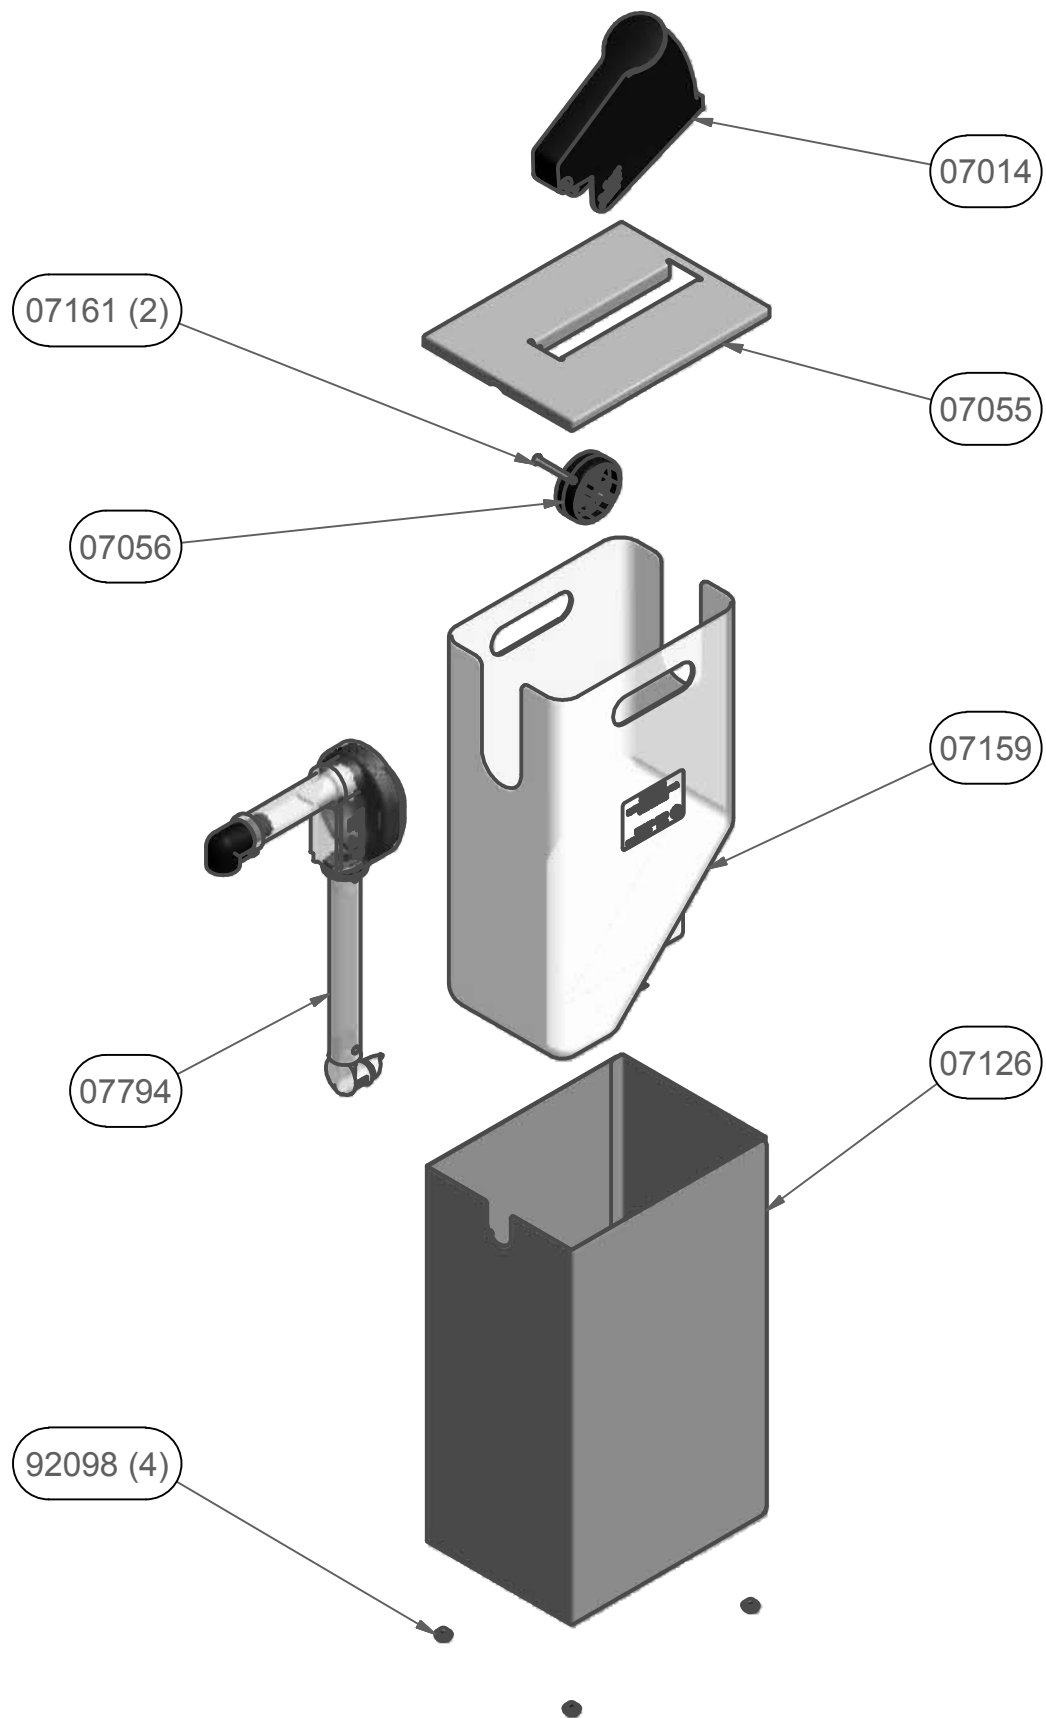

82049

| | | | |
|----------|----------|--|--------------|
| APPD BY | | MATERIAL: | |
| CKD BY | | TOLERANCES UNLESS OTHERWISE SPECIFIED | # |
| DRAWN BY | DCK | FRAC ±1/64 DEC .00=±.01 .000=±.005 ANG ±1° | \$ |
| DATE | 04/01/99 | Server Products, Inc RICHFIELD, WI 53076 USA 800-558-8722 | |
| SCALE | FULL | PART NAME | SIZE DWG NO. |
| | | SERVER EXPRESS SINGLE | B 07125 |