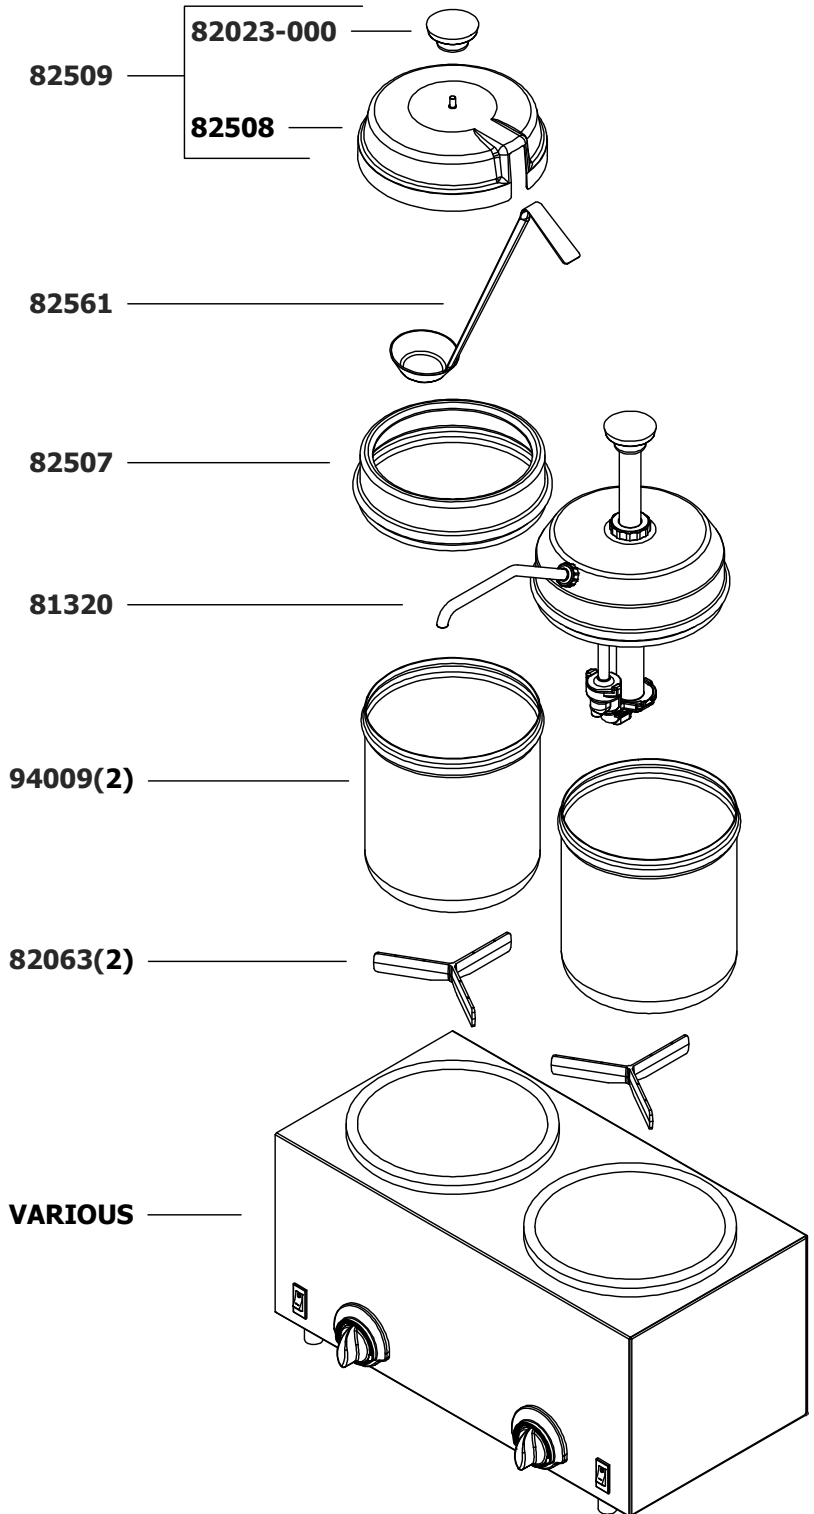

# SERVER

**Server Products, Inc.**  
 3601 Pleasant Hill Road PO Box 98  
 Richfield WI 53076 USA  
 Direct | 262.628.5600 Toll Free | 800.558.8722  
 www.server-products.com

Model Name	<b>TWIN FUDGE SERVER FS/FSP (230V)</b>
Model Number	<b>80280</b>

### FINAL & BASE ONLY TABULATION

COUNTRY	FINAL	BASE
CONT EURO	80280	81270
AUST	80850	81430
UK	84950	84830

PART	QTY	DESCRIPTION
81320	1	FOOD SERVER PUMP
82063	2	SPACER
82507	1	ADAPTER
82509	1	LID ASSEMBLY
82023-000	1	KNOB-000-BLACK
82508	1	LID
82561	1	LADLE, 10", 1 OZ
94009	2	JAR, STNLS
VARIOUS	1	BASE ONLY FOR TWIN FS/FSP (SEE CHART)