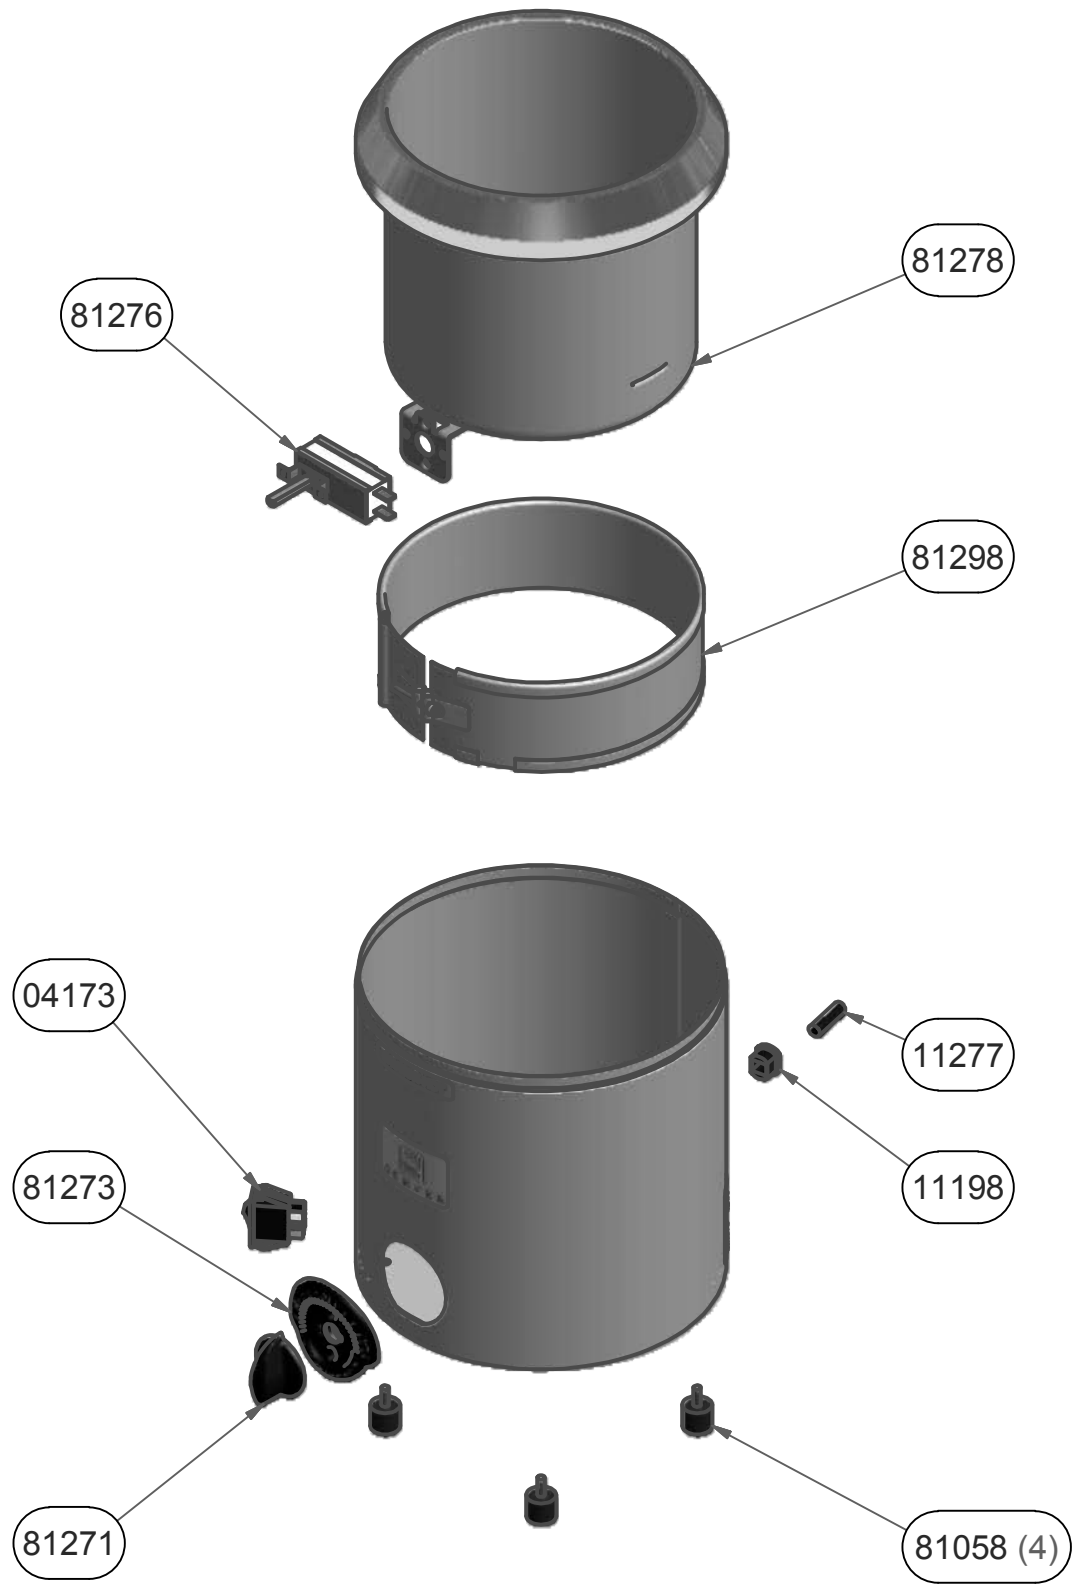

SERIES 12L

SERIES PRIOR TO 12L

APPD BY		MATERIAL:	
CKD BY		TOLERANCES UNLESS OTHERWISE SPECIFIED	*#
DRAWN BY	DCK	FRAC ±1/64 DEC .00=±.01 .000=±.005 ANG ±1°	≠
DATE	09/16/88	Server Products, Inc RICHFIELD, WI 53076 USA 800-558-8722	
SCALE	FULL	PART NAME	SIZE DWG NO.
		BASE ONLY FOR FS-4 (230V)	B 80980