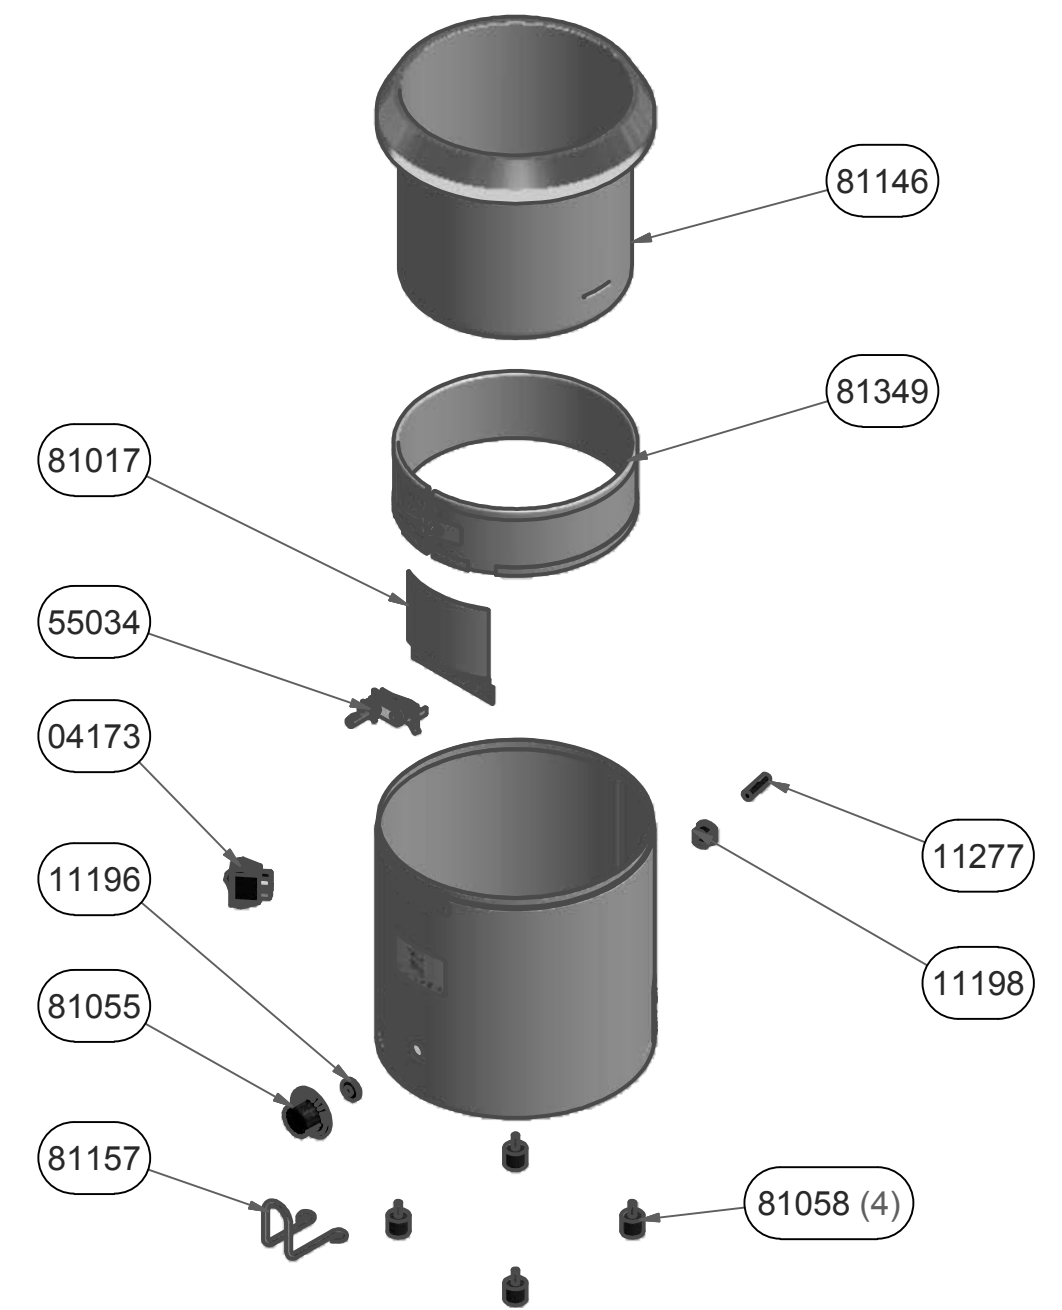

SERIES 12L

SERIES PRIOR TO 12L

APPD BY		MATERIAL:	
CKD BY		TOLERANCES UNLESS OTHERWISE SPECIFIED	*#
DRAWN BY	DCK	FRAC ±1/64 DEC .00=±.01 .000=±.005 ANG ±1°	≠
DATE	09/16/88	Server Products, Inc RICHFIELD, WI 53076 USA 800-558-8722	
SCALE	FULL	PART NAME	SIZE DWG NO.
		BASE ONLY FOR FS-4 (230V)	B 80980