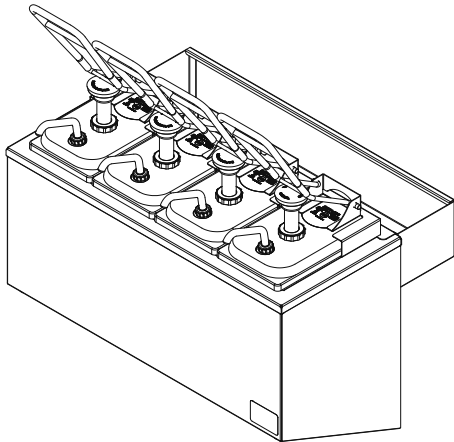

S E R V E R

Server Products Inc.
3601 Pleasant Hill Road
Richfield, WI 53076 USA

 262.628.5600 | 800.558.8722

 SPSALES@SERVER-PRODUCTS.COM

80997

Caribou SR4-SL Kit

*Complete View
for Reference*

FOUNTAIN PUMPS (4)

1 EACH:
80991-002 DARK CHOCOLATE
80991-203 CARAMEL
80991-317 WHITE CHOCOLATE
80991-723 MILK CHOCOLATE

POUCH SUPPORTS (4)
80992

DEEP FOUNTAIN JAR, WHITE PLASTIC (4)
82557