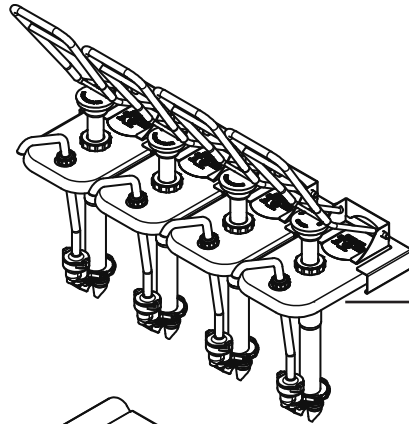

S E R V E R

Server Products Inc.
3601 Pleasant Hill Road
Richfield, WI 53076 USA

 262.628.5600 | 800.558.8722

 SPSALES@SERVER-PRODUCTS.COM

80997

Caribou SR4-SL Kit

*Complete View
for Reference*

FOUNTAIN PUMPS (4)

1 EACH:
80991-002 DARK CHOCOLATE
80991-203 CARAMEL
80991-317 WHITE CHOCOLATE
80991-723 MILK CHOCOLATE

POUCH SUPPORTS (4)
80992

DEEP FOUNTAIN JAR, WHITE PLASTIC (4)
82557