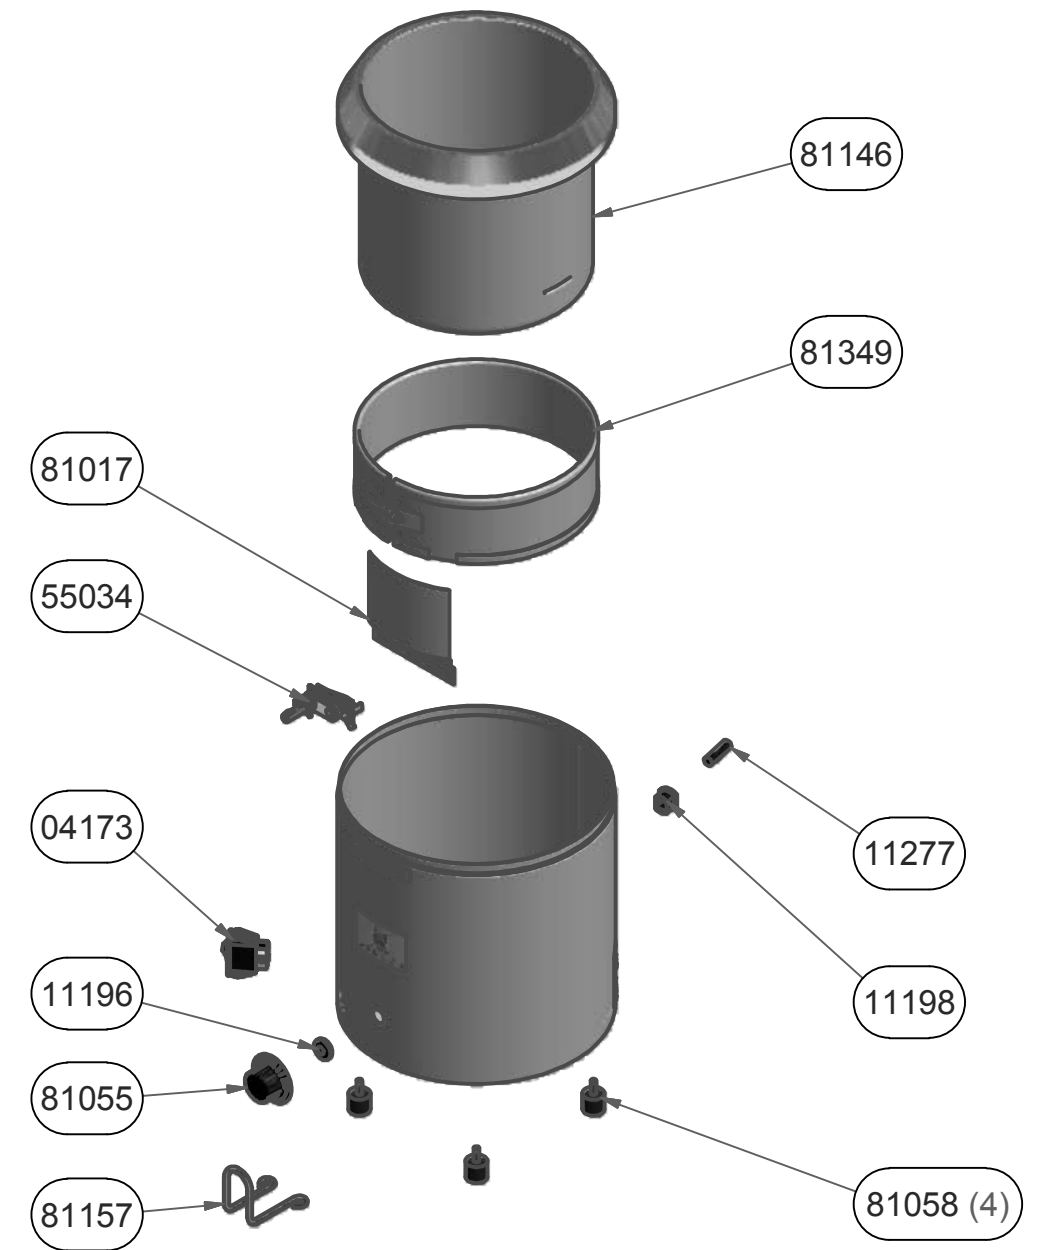

SERIES 12L

SERIES PRIOR TO 12L

APPD BY		MATERIAL:	
CKD BY		TOLERANCES UNLESS OTHERWISE SPECIFIED	*#
DRAWN BY	DCK	FRAC ±1/64 DEC .00=±.01 .000=±.005 ANG ±1°	§
DATE	09/16/88	Server Products, Inc RICHFIELD, WI 53076 USA 800-558-8722	
SCALE	FULL	PART NAME	SIZE DWG NO.
		BASE ONLY FOR FS / FSP (230V)	B 81020