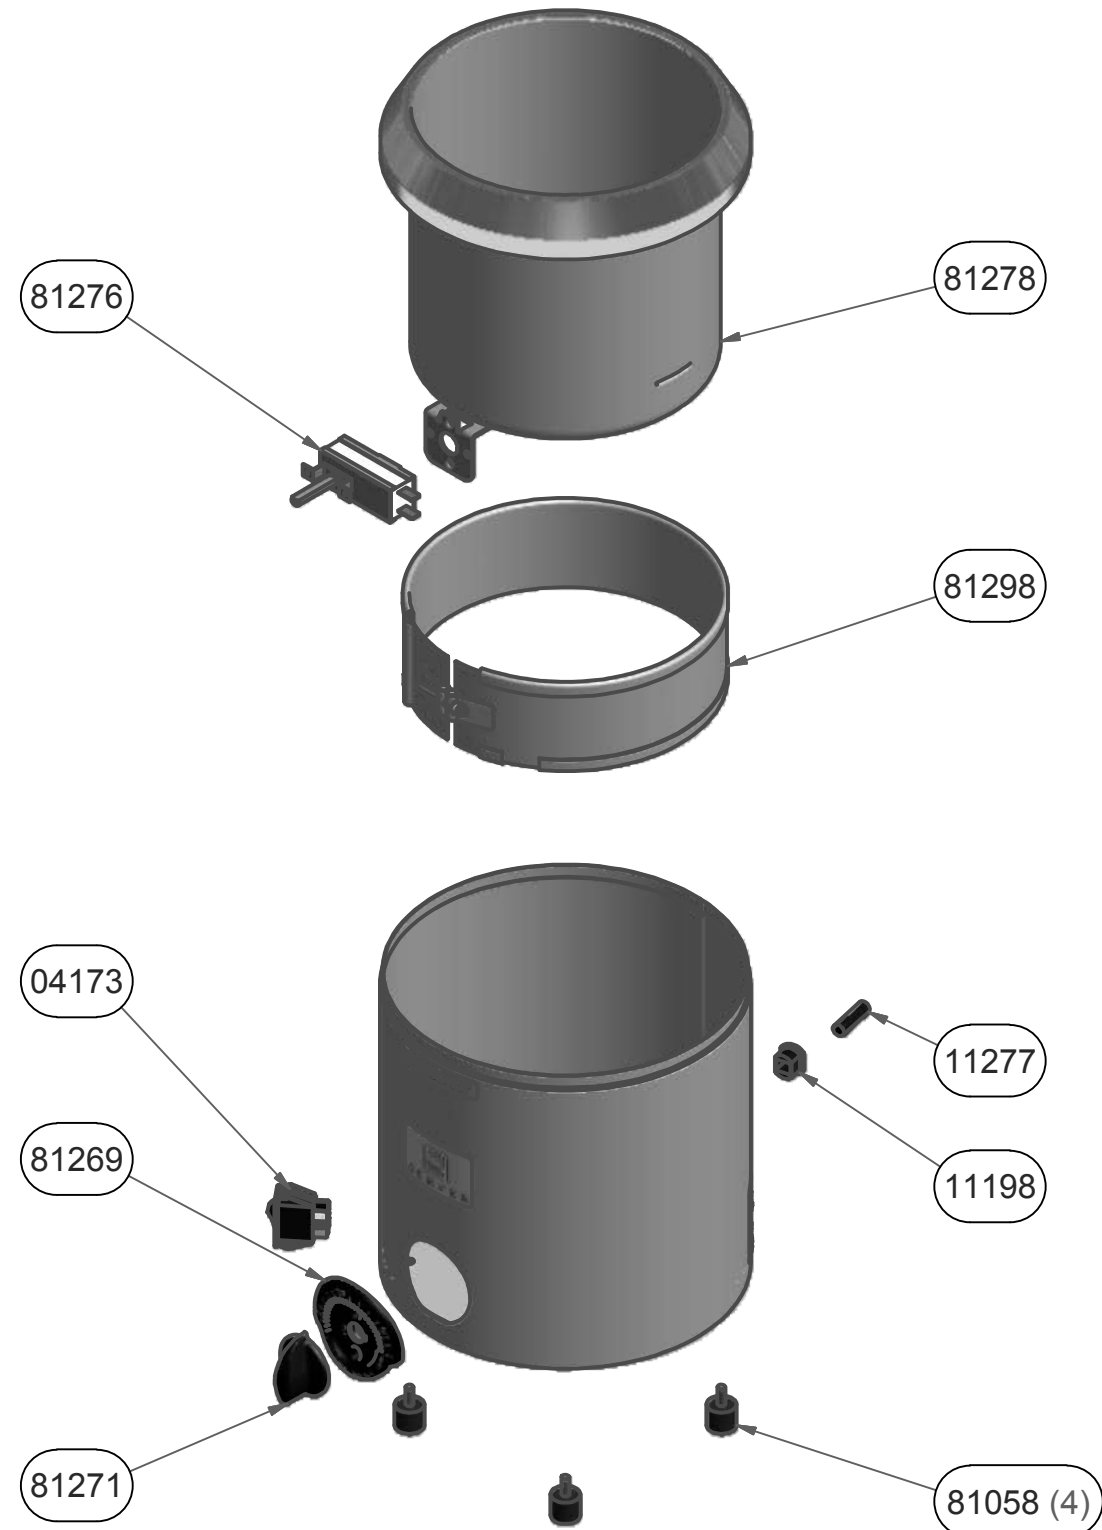

SERIES 12L

SERIES PRIOR TO 12L

APPD BY		MATERIAL:	
CKD BY		TOLERANCES UNLESS OTHERWISE SPECIFIED	*#
DRAWN BY	DCK	FRAC ±1/64 DEC .00=±.01 .000=±.005 ANG ±1°	§
DATE	09/16/88	Server Products, Inc RICHFIELD, WI 53076 USA 800-558-8722	
SCALE	FULL	PART NAME	SIZE DWG NO.
		BASE ONLY FOR FS / FSP (230V)	B 81020