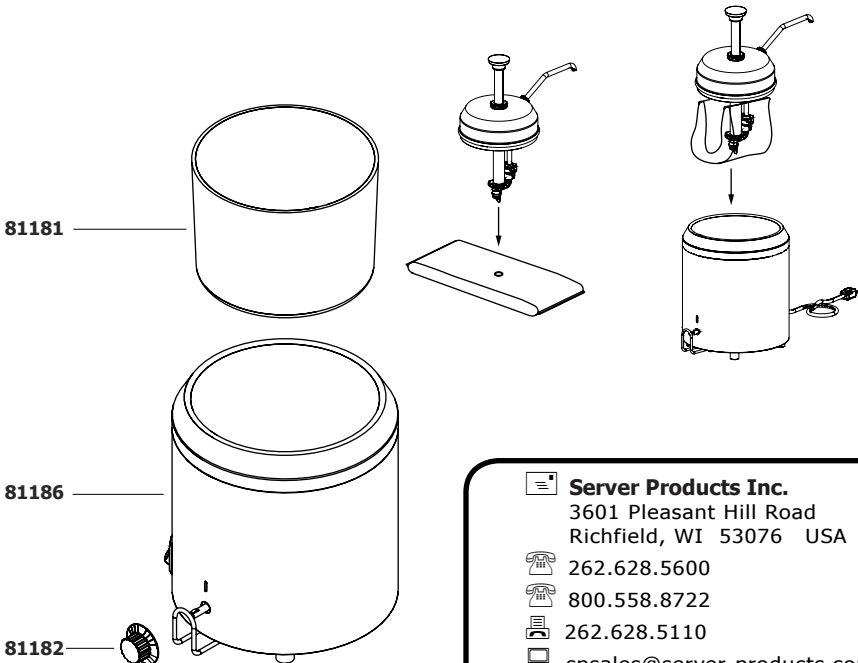

01728-REVA_100813_ENGLISH

S E R V E R

SERVE BETTER™

**BASE ONLY FOR FS/FSP
EXPRESS CONNECTION
81186**

THIS BASE IS FOR A 48 OZ (1.4 L) CRYOVAC POUCH WITH FITMENT. THIS ELIMINATES NEED OF A WATER BATH, WHILE MAINTAINING A CONSISTENT PRODUCT TEMPERATURE.

TO INSTALL PRODUCT

PRESS PUMP CONNECTOR DOWN TO PIERCE THROUGH FILM IN POUCH FITMENT CIRCLE.

PUMP CONNECTOR WILL "SNAP" SECURELY ONTO FITMENT.

INSTALL PUMP AND PRODUCT POUCH COMBINATION INTO POUCH SUPPORT IN BASE AS SHOWN.