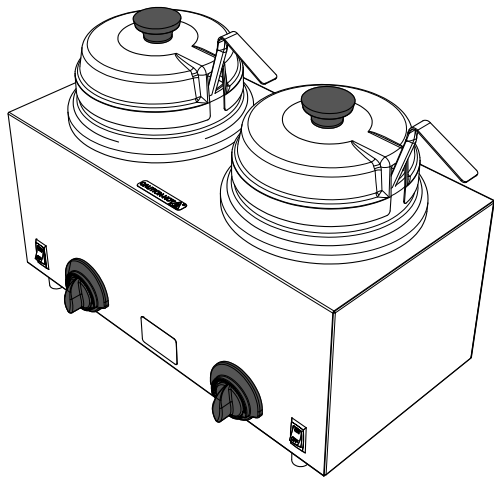

S E R V E R

Server Products Inc.
3601 Pleasant Hill Road
Richfield, WI 53076 USA

262.628.5600 | 800.558.8722

SPSALES@SERVER-PRODUCTS.COM

81220

Twin Fudge Server Twin FS

*Complete View
for Reference*

PART	QTY	DESCRIPTION
82509	2	LID ASSEMBLY
82561	2	LADLE (10", 1 OZ)
82507	2	ADAPTER
82063	2	SPACER
81210	1	BASE ONLY FOR TWIN FS/FSP