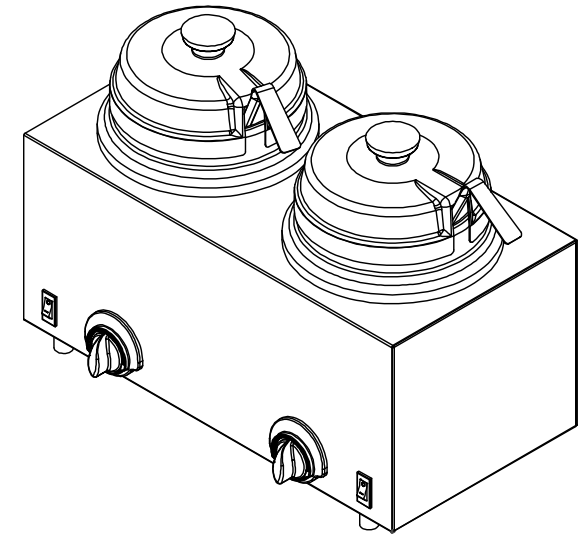


 SERVER	Server Products, Inc. 3601 Pleasant Hill Road PO Box 98 Richfield WI 53076 USA Direct 262.628.5600 Toll Free 800.558.8722 www.server-products.com
	Model Name TWIN FUDGE SERVER FS (230V)
Model Number 81250	

Dwg. Date
07/02/13

FINAL & BASE ONLY TABULATION

COUNTRY	FINAL	BASE
CONT EURO	81250	81270
AUST	81420	81430
UK	84910	84830

PART	QTY	DESCRIPTION
82063	2	SPACER
82507	2	ADAPTER
82509	2	LID ASSEMBLY
82023-000	1	KNOB-000-BLACK
82508	1	LID
82561	2	LADLE, 10", 1 OZ
94009	2	JAR, STNLS
VARIOUS	1	BASE ONLY FOR TWIN FS/FSP (SEE CHART)