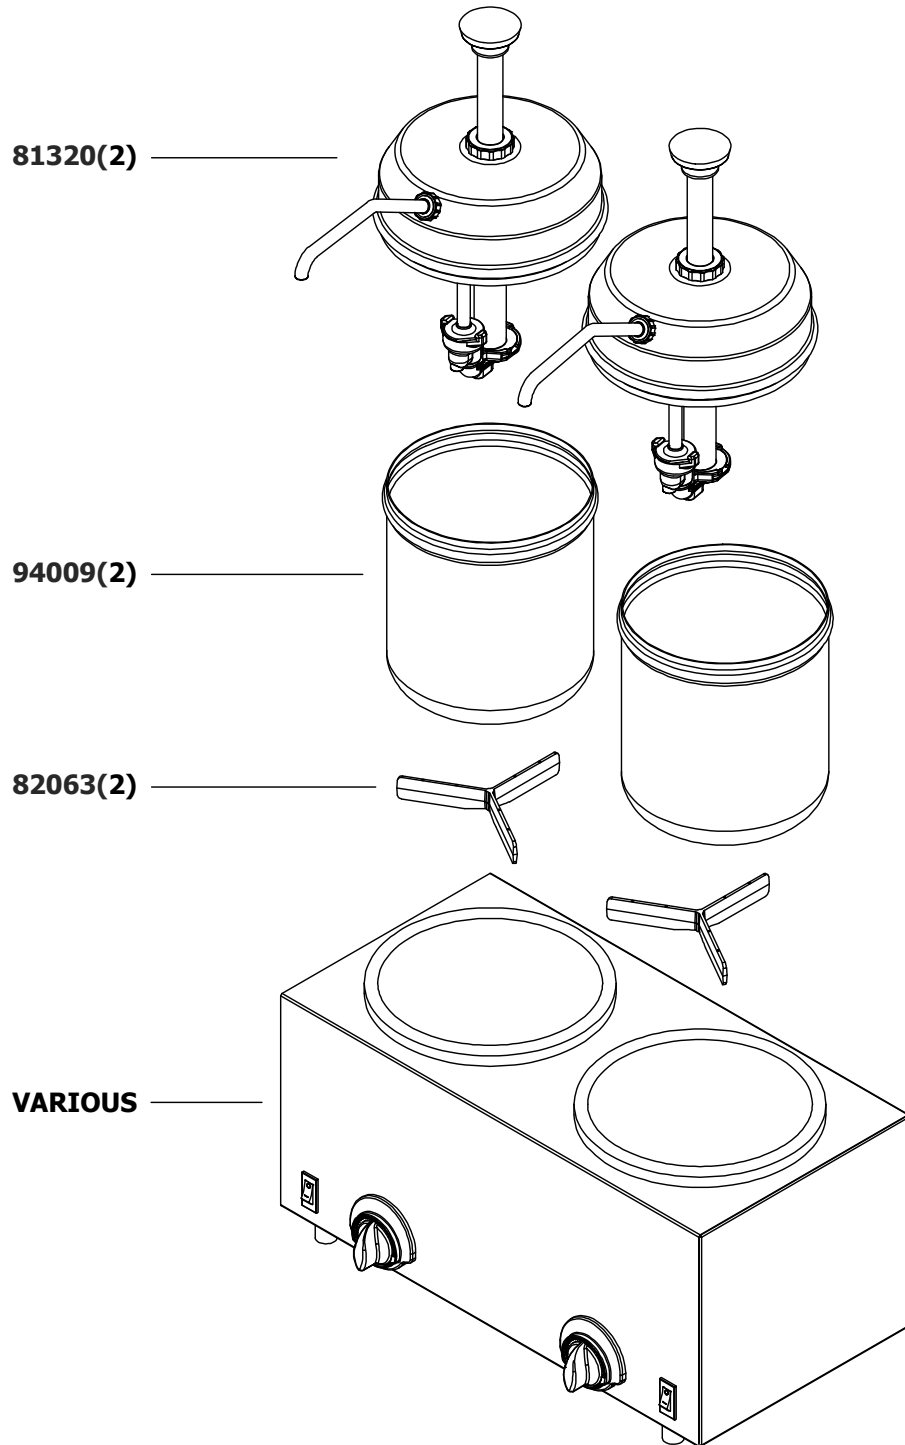

# SERVER

**Server Products, Inc.**  
 3601 Pleasant Hill Road PO Box 98  
 Richfield WI 53076 USA  
 Direct | 262.628.5600 Toll Free | 800.558.8722  
 www.server-products.com

Model Name

**TWIN FUDGE SERVER FSP (230V)**

Model Number

**81260**

Dwg. Date  
06/19/13

### FINAL & BASE ONLY TABULATION

COUNTRY	FINAL	BASE
CONT EURO	81260	81270
AUST	81460	81430
UK	84990	84830
BRAZIL	86943	86942

PART	QTY	DESCRIPTION
81320	2	FOOD SERVER PUMP
82063	2	SPACER
94009	2	JAR, STNLS
VARIOUS	1	BASE ONLY FOR TWIN FS/FSP (SEE CHART)