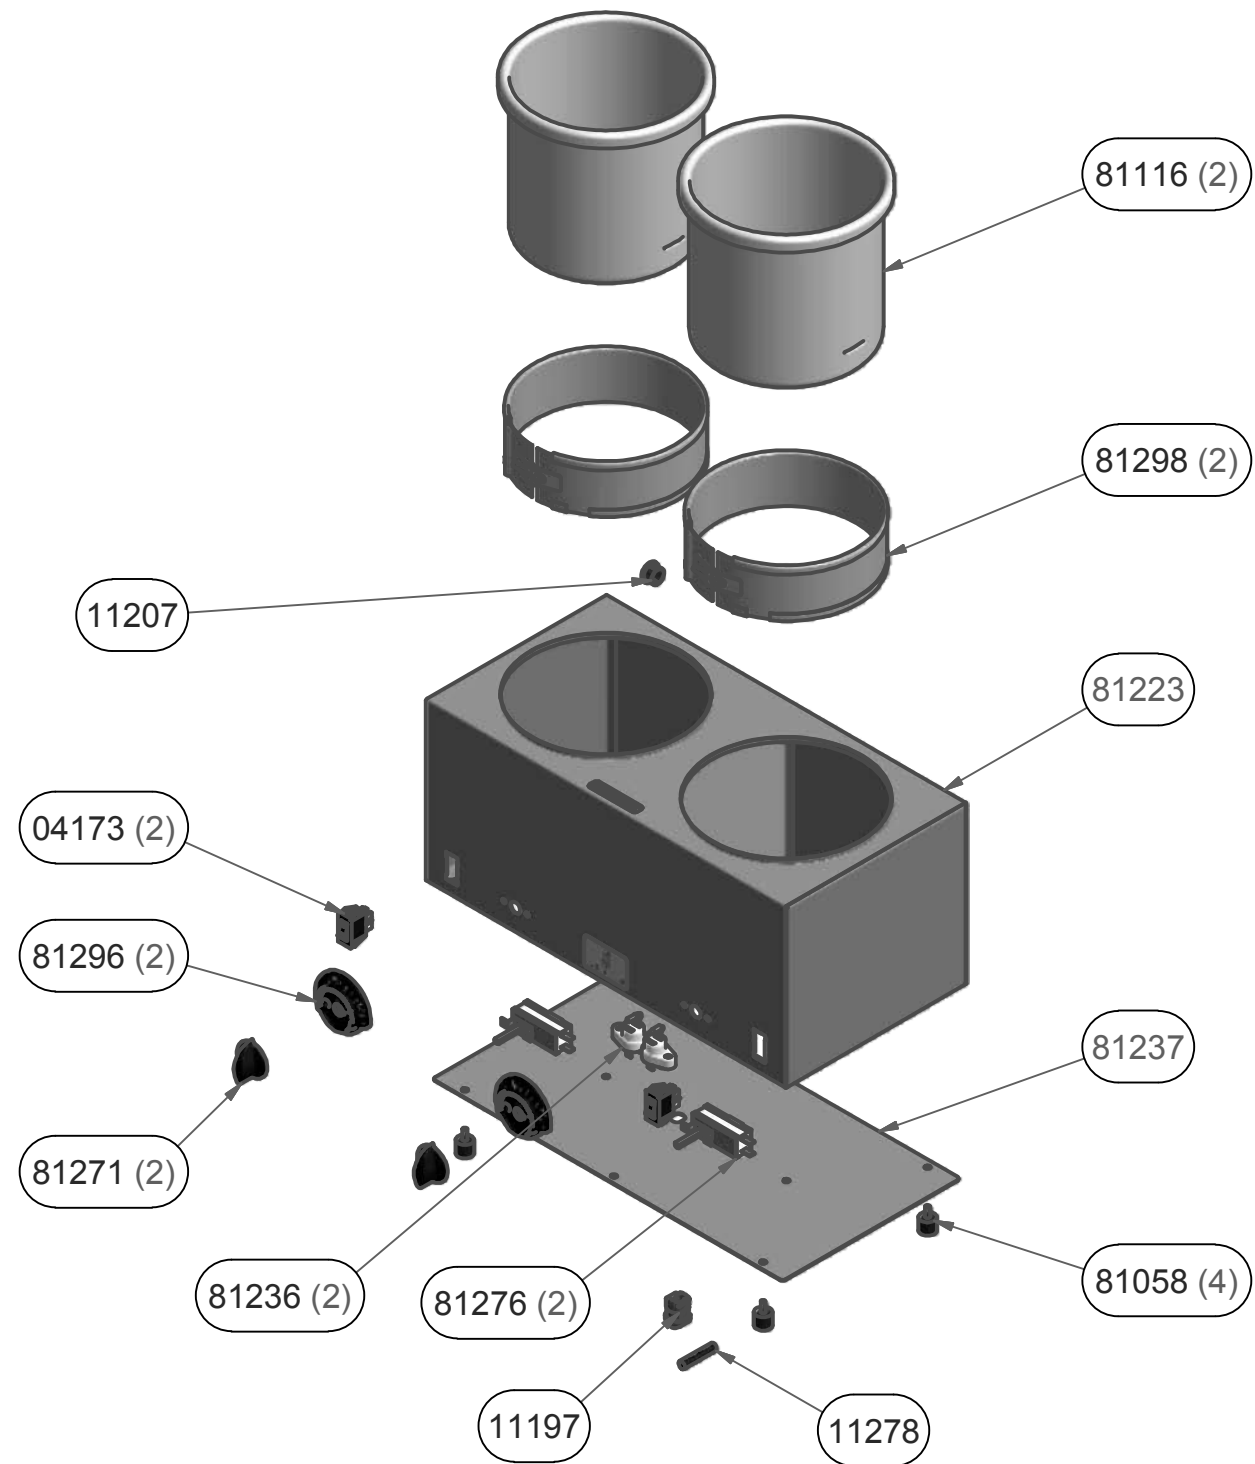

SERIES 13C

SERIES PRIOR TO 13C

APPD BY		MATERIAL:	
CKD BY		TOLERANCES UNLESS OTHERWISE SPECIFIED	#
DRAWN BY	DCK	FRAC ±1/64 DEC .00=±.01 .000=±.005 ANG ±1°	§
DATE	05/19/87	Server Products, Inc RICHFIELD, WI 53076 USA 800-558-8722	
SCALE	FULL	PART NAME	SIZE DWG NO.
		BASE ONLY FOR TWIN FS/FSP (230V)	B 81270