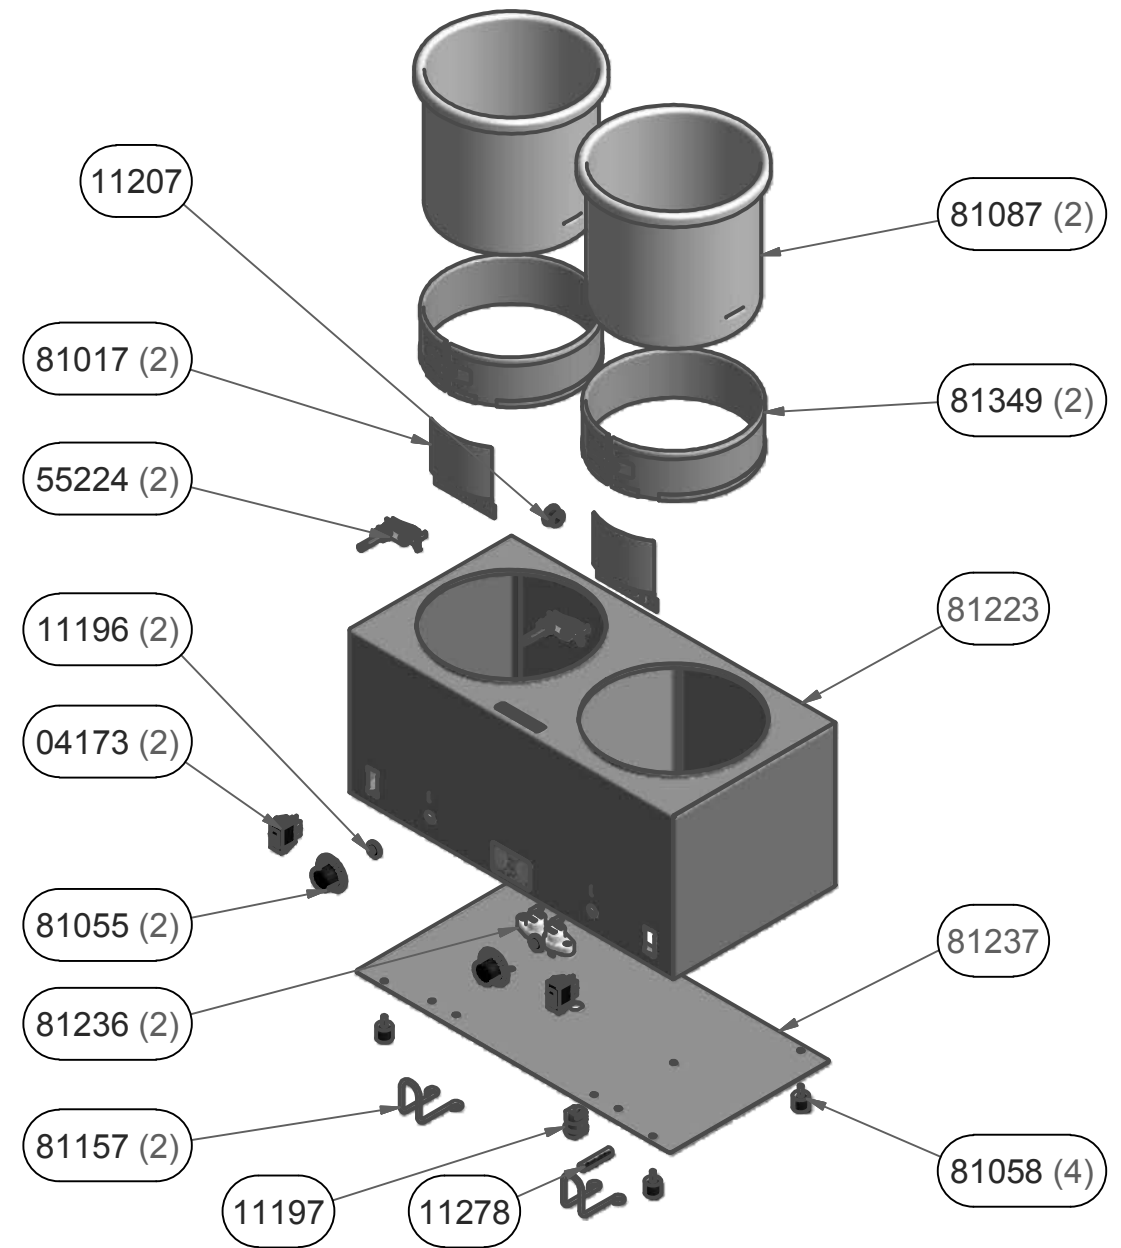

SERIES 13C

SERIES PRIOR TO 13C

APPD BY		MATERIAL:	
CKD BY		TOLERANCES UNLESS OTHERWISE SPECIFIED	#
DRAWN BY	DCK	FRAC ±1/64 DEC .00=±.01 .000=±.005 ANG ±1°	§
DATE	05/19/87	Server Products, Inc RICHFIELD, WI 53076 USA 800-558-8722	
SCALE	FULL	PART NAME	SIZE DWG NO.
		BASE ONLY FOR TWIN FS/FSP (230V)	B 81270