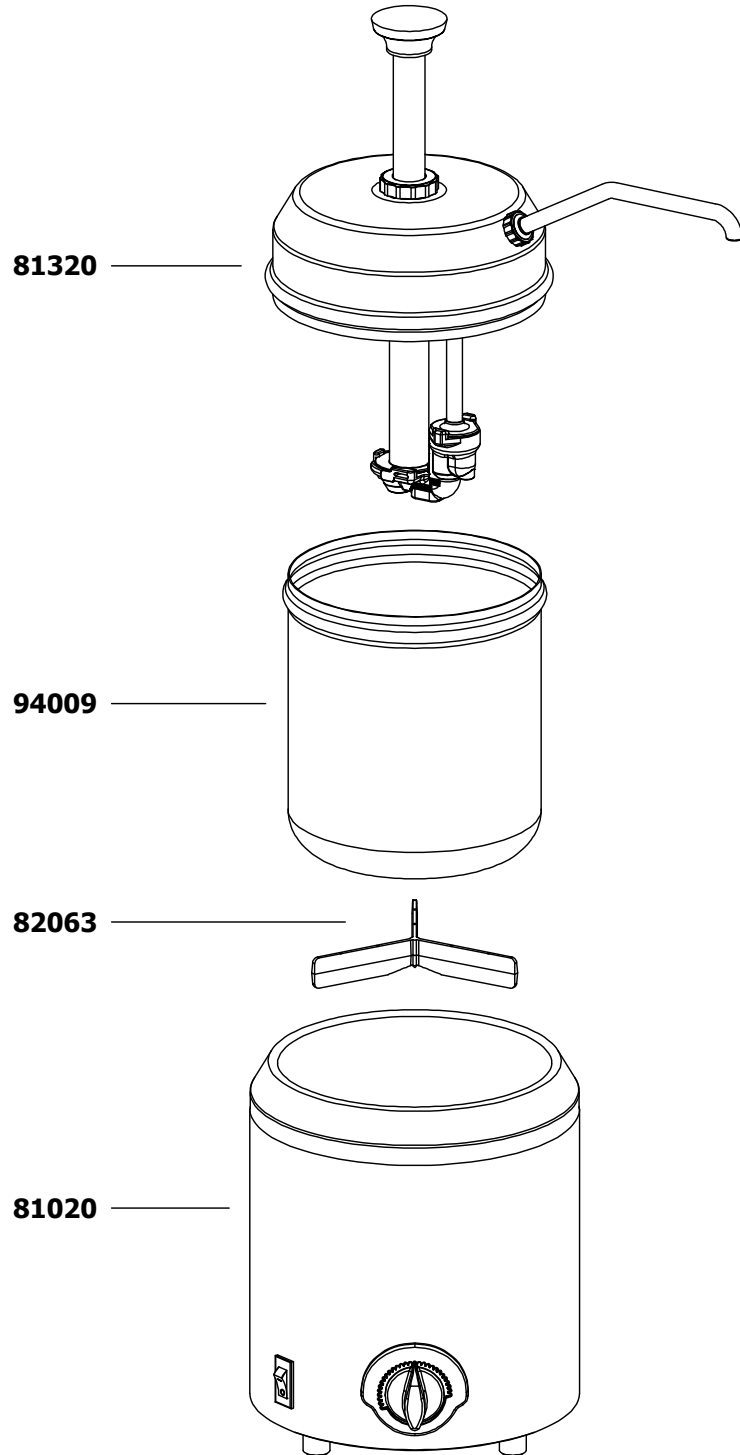

SERVER

Server Products, Inc.
 3601 Pleasant Hill Road PO Box 98
 Richfield WI 53076 USA
 Direct | 262.628.5600 Toll Free | 800.558.8722
 www.server-products.com

Model Name

FUDGE SERVER W/PUMP FSP (230V)

Model Number

82110

Dwg. Date
06/17/13

FINAL & BASE ONLY TABULATION

COUNTRY	FINAL	BASE
CONT EURO	82110	81020
AUST	82270	82280
UK	84580	84750
BRAZIL	86945	86944

PART	QTY	DESCRIPTION
81020	1	BASE ONLY FOR FS & FSP (230V CONTINENTAL EUROPE)
81320	1	FOOD SERVER PUMP
82063	1	SPACER
94009	1	JAR, STNLS