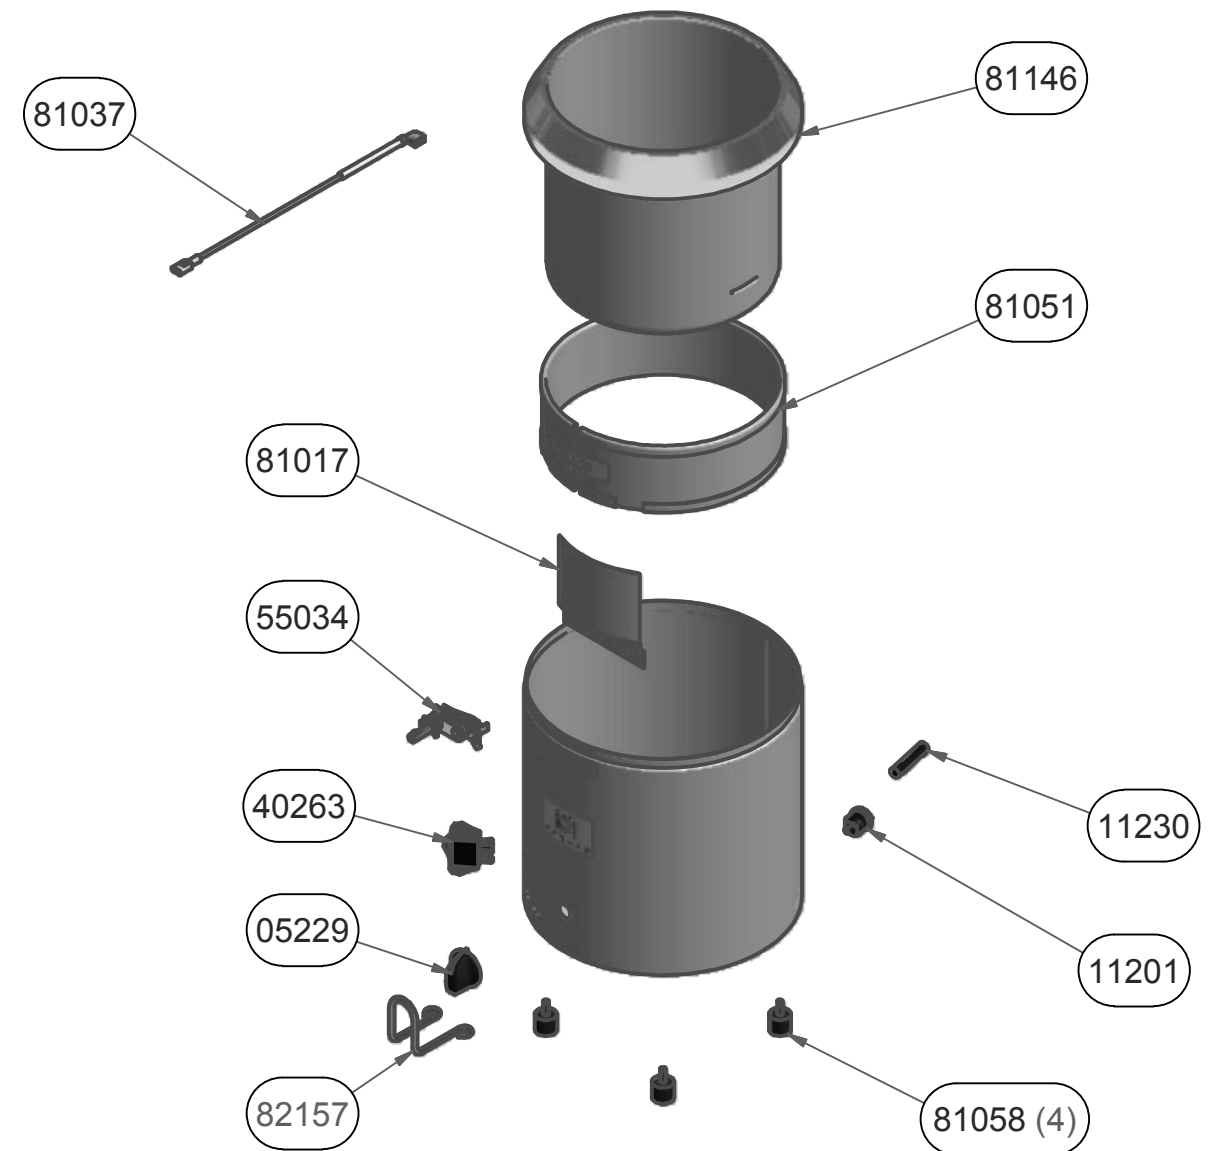

SERIES 12L

SERIES PRIOR TO 12L

APPD BY		MATERIAL:	
CKD BY		TOLERANCES UNLESS OTHERWISE SPECIFIED	#
DRAWN BY	DCK	FRAC ±1/64 DEC .00=±.01 .000=±.005 ANG ±1°	§
DATE	04/23/98	Server Products, Inc	
SCALE	FULL	RICHFIELD, WI 53076 USA 800-558-8722	
		PART NAME	SIZE DWG NO.
		BASE ONLY FOR FS/BASKIN ROBBINS	B 82156