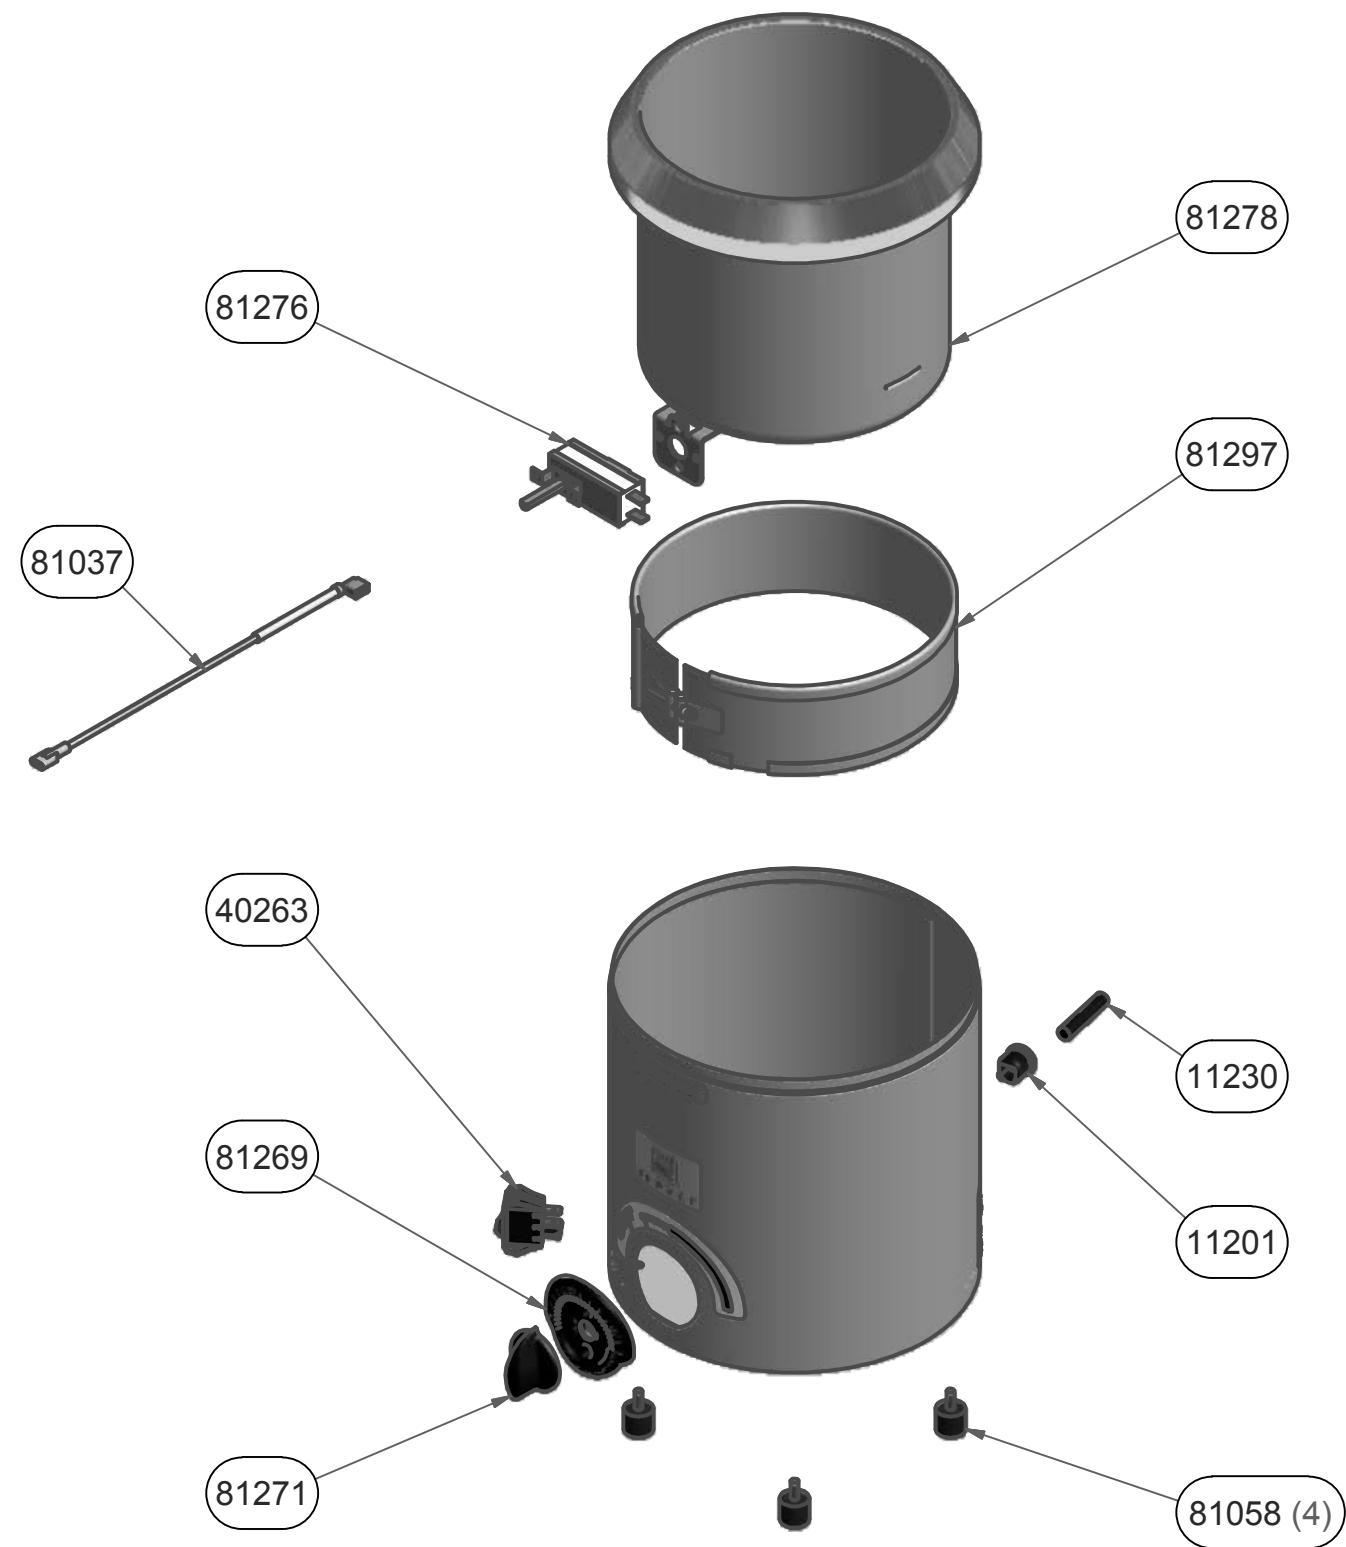

SERIES 12L

SERIES PRIOR TO 12L

APPD BY		MATERIAL:	
CKD BY		TOLERANCES UNLESS OTHERWISE SPECIFIED	#
DRAWN BY	DCK	FRAC ±1/64 DEC .00=±.01 .000=±.005 ANG ±1°	§
DATE	04/23/98	Server Products, Inc	
SCALE	FULL	RICHFIELD, WI 53076 USA 800-558-8722	
		PART NAME	SIZE DWG NO.
		BASE ONLY FOR FS/BASKIN ROBBINS	B 82156