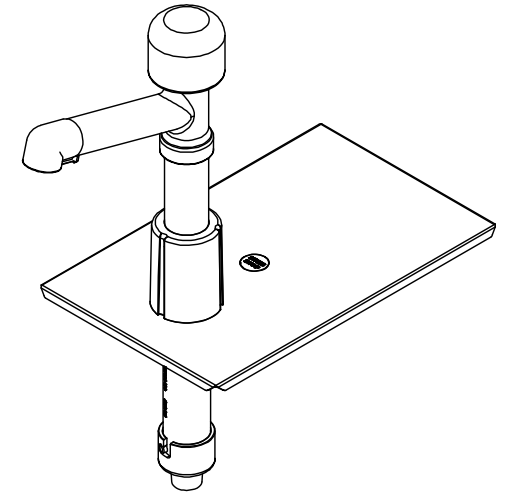


 <b>SERVER</b> Model Name	<b>Server Products, Inc.</b> 3601 Pleasant Hill Road PO Box 98 Richfield WI 53076 USA Direct   262.628.5600 Toll Free   800.558.8722 www.server-products.com
	<b>SOLUTION PUMP PS-1/4</b> Model Number

Dwg. Date  
10/23/13

PART	QTY	DESCRIPTION
82049	1	BRUSH, 1 1/4" DIAMETER
82526	1	BRUSH, 21"
85301-600	1	KNOB-600
85302	1	FITTING, DISCHARGE, .256
85303	1	FITTING, DISCHARGE, .156
85304	1	FITTING, DISCHARGE, .394
85305	2	VALVE, BALL
85306	1	CONNECTOR
85308	1	CYLINDER
85309	1	PISTON
85312	1	COLLAR, LOCKING
85313	1	TUBE, DISCHARGE
85314	1	SPRING
85315	1	SEAL
85316	3	COLLAR, GAGING, .580 LG
85331	1	LID, SOLUTION, PS-1/4