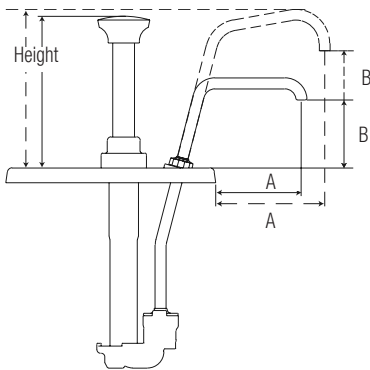

CP-200 Slim, FP-200V Slim, TP-200V Slim & FP-200 Slim

order quantity	dispenses	model/item	application	lid only	pump & lid fit	full portion	dim above jar (H x W x D)	weight	dim a	dim b
<input type="checkbox"/>		CP-200 Slim 85330		83196	1 1/2 qt fountain jar, shallow (1.4L)	1 oz 30 mL	5 1/8" x 3 1/16" x 7 1/8" 13 x 7.8 x 18.1 cm	3 lb 1.4 kg	3 7/8" 9.8 cm	4 1/16" 10.3 cm
<input type="checkbox"/>		FP-200V Slim 85310		83188	1 1/2 qt fountain jar, shallow (1.4L)	1 oz 30 mL	3 1/16" x 3 1/16" x 7 1/8" 7.8 x 7.8 x 18.1 cm	3 lb 1.4 kg	2 7/8" 7.3 cm	2 5/16" 5.9 cm
<input type="checkbox"/>		<b>NEW</b> TP-200V Slim 86770								
<input type="checkbox"/>		FP-200V Slim 85350		83192	1 1/2 qt fountain jar, shallow (1.4L) (slanted)		5 1/8" x 3 1/16" x 7 1/8" 13 x 7.8 x 18.1 cm	3 lb 1.4 kg	2 7/8" 7.3 cm	2 5/16" 5.9 cm