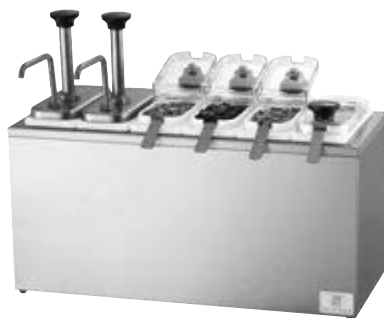

COLORED KNOBS

Interchangeable engraved and colored knobs help staff and patrons identify contents, coordinate with store themes or promote branded products. Specify color and text at time of order – exact shade may vary from picture.