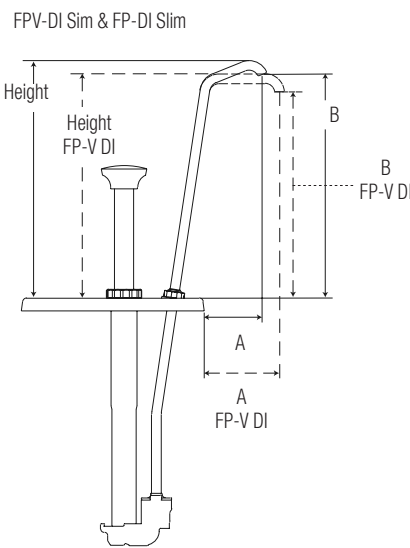

Get out all the good.

Stainless Steel Slim Fountain Jar Pumps—2 qt Models CP-F Slim, FP-V Slim, TP-V Slim, FPV-DI Slim, FP Slim & FP-DI Slim

SPECIFIER STATEMENT

85340 | 85300 | 86780 | 85380 | 85360 | 85370: Server Products stainless steel pumps for 2 qt (1.9 L) fountain jars dispense thin, thick, or thicker craft sauces from a countertop station or slanted fountainette. 1 1/4 oz (37 mL) maximum portion can reduce in 1/8 oz (3.7 mL) increments. NSF listed, clean-in-place certified and BPA Free. Two-year warranty. Ships FOB Richfield, WI 53076.

DISPENSES	THIN fountain syrups • oils • hot sauce
	THICK ketchup • mustard • mayonnaise • bbq
	THICKER tartar sauce • crafted sauces
APP	AMBIENT
	COLD
	HOT

order quantity	dispenses	model/item	application	lid only	pump & lid fit	full portion	dim above jar (H x W x D)	weight	dim a	dim b
☐		CP-F Slim 85340		83195	2 qt fountain jar, deep (1.9L)	1 1/4 oz 37 mL	5 1/8" x 3 1/16" x 7 1/8" 13 x 7.8 x 18.1 cm	3 lb 1.4 kg	3 7/8" 9.8 cm	4 1/16" 10.3 cm
☐		FP-V Slim 85300		83187	2 qt fountain jar, deep (1.9L)	1 1/4 oz 37 mL	5 1/8" x 3 1/16" x 7 1/8" 13 x 7.8 x 18.1 cm	3 lb 1.4 kg	2 7/8" 7.3 cm	2 9/16" 6.5 cm
☐		NEW TP-V Slim 86780			(use DI model for drop-in)					
☐		FPV-DI Slim 85380		83194			9 1/4" x 3 1/16" x 7 1/8" 23.5 x 7.8 x 18.1 cm		3" 7.6 cm	8 1/2" 21.6 cm
☐		FP Slim 85360		83191	2 qt jar, deep (slanted) (1.9L)	1 1/4 oz 37 mL	5 1/8" x 3 1/16" x 7 1/8" 13 x 7.8 x 18.1 cm	3 lb 1.4 kg	1 7/8" 4.8 cm	3" 7.6 cm
☐		FP-DI Slim 85370		83193	(use DI model for drop-in)		9 5/16" x 3 1/16" x 7 1/8" 23.7 x 7.8 x 18.1 cm		2 1/4" 5.7 cm	8 3/4" 22.2 cm

Dispensers above fit a slim fountain jar, sold separately; available in white, black and orange (featured on p 4).