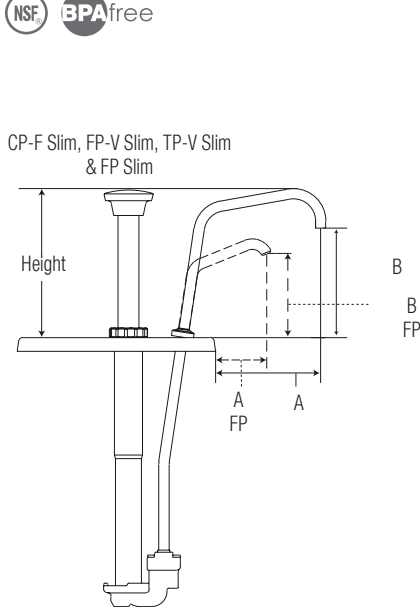

Get out all the good.

Stainless Steel Slim Fountain Jar Pumps—2 qt Models CP-F Slim, FP-V Slim, TP-V Slim, FPV-DI Slim, FP Slim & FP-DI Slim

SPECIFIER STATEMENT

85340 | 85300 | 86780 | 85380 | 85360 | 85370: Server Products stainless steel pumps for 2 qt (1.9 L) fountain jars dispense thin, thick, or thicker craft sauces from a countertop station or slanted fountainette. 1 1/4 oz (37 mL) maximum portion can reduce in 1/8 oz (3.7 mL) increments. NSF listed, clean-in-place certified and BPA Free. Two-year warranty. Ships FOB Richfield, WI 53076.

DISPENSES	THIN fountain syrups • oils • hot sauce
	THICK ketchup • mustard • mayonnaise • bbq
	THICKER tartar sauce • crafted sauces
APP	AMBIENT
	COLD
	HOT

order quantity	dispenses	model/item	application	lid only	pump & lid fit	full portion	dim above jar (H x W x D)	weight	dim a	dim b
☐		CP-F Slim 85340		83195	2 qt fountain jar, deep (1.9L)	1 1/4 oz 37 mL	5 1/8" x 3 1/16" x 7 1/8" 13 x 7.8 x 18.1 cm	3 lb 1.4 kg	3 7/8" 9.8 cm	4 1/16" 10.3 cm
☐		FP-V Slim 85300		83187	2 qt fountain jar, deep (1.9L)	1 1/4 oz 37 mL	5 1/8" x 3 1/16" x 7 1/8" 13 x 7.8 x 18.1 cm	3 lb 1.4 kg	2 7/8" 7.3 cm	2 9/16" 6.5 cm
☐		NEW TP-V Slim 86780			(use DI model for drop-in)					
☐		FPV-DI Slim 85380		83194			9 1/4" x 3 1/16" x 7 1/8" 23.5 x 7.8 x 18.1 cm		3" 7.6 cm	8 1/2" 21.6 cm
☐		FP Slim 85360		83191	2 qt jar, deep (slanted) (1.9L)	1 1/4 oz 37 mL	5 1/8" x 3 1/16" x 7 1/8" 13 x 7.8 x 18.1 cm	3 lb 1.4 kg	1 7/8" 4.8 cm	3" 7.6 cm
☐		FP-DI Slim 85370		83193	(use DI model for drop-in)		9 5/16" x 3 1/16" x 7 1/8" 23.7 x 7.8 x 18.1 cm		2 1/4" 5.7 cm	8 3/4" 22.2 cm

Dispensers above fit a slim fountain jar, sold separately; available in white, black and orange (featured on p 4).