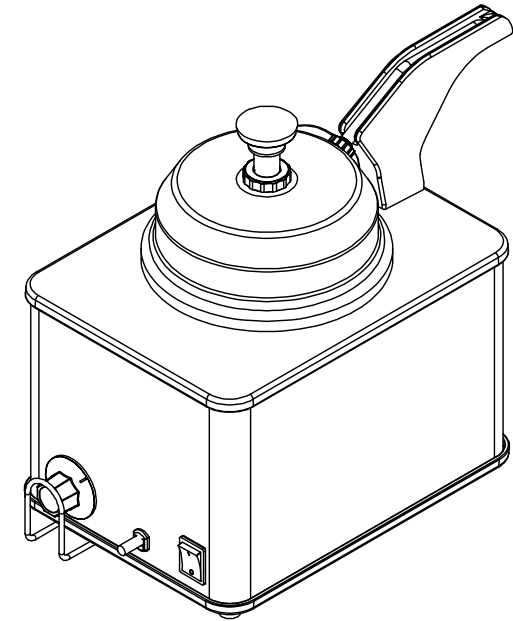

# SERVER

**Server Products, Inc.**  
 3601 Pleasant Hill Road PO Box 98  
 Richfield WI 53076 USA  
 Direct | 262.628.5600 Toll Free | 800.558.8722  
 www.server-products.com

Model Name

**BUTTER SERVER SUPREME BSW-SS (230V)**

Model Number

**86550**

Dwg. Date  
02/19/14

### FINAL & BASE ONLY TABULATION

COUNTRY	FINAL	BASE
CONT EURO	86550	86907
BRAZIL	86941	86939

PART	QTY	DESCRIPTION
06110	1	PUMP ONLY FOR BUTTER SERVER
82063	1	SPACER
86791	1	DECAL, BUTTER, MAGNETIC
86907	1	BASE ONLY FOR BSW-SS (230V)
94009	1	JAR, STNLS