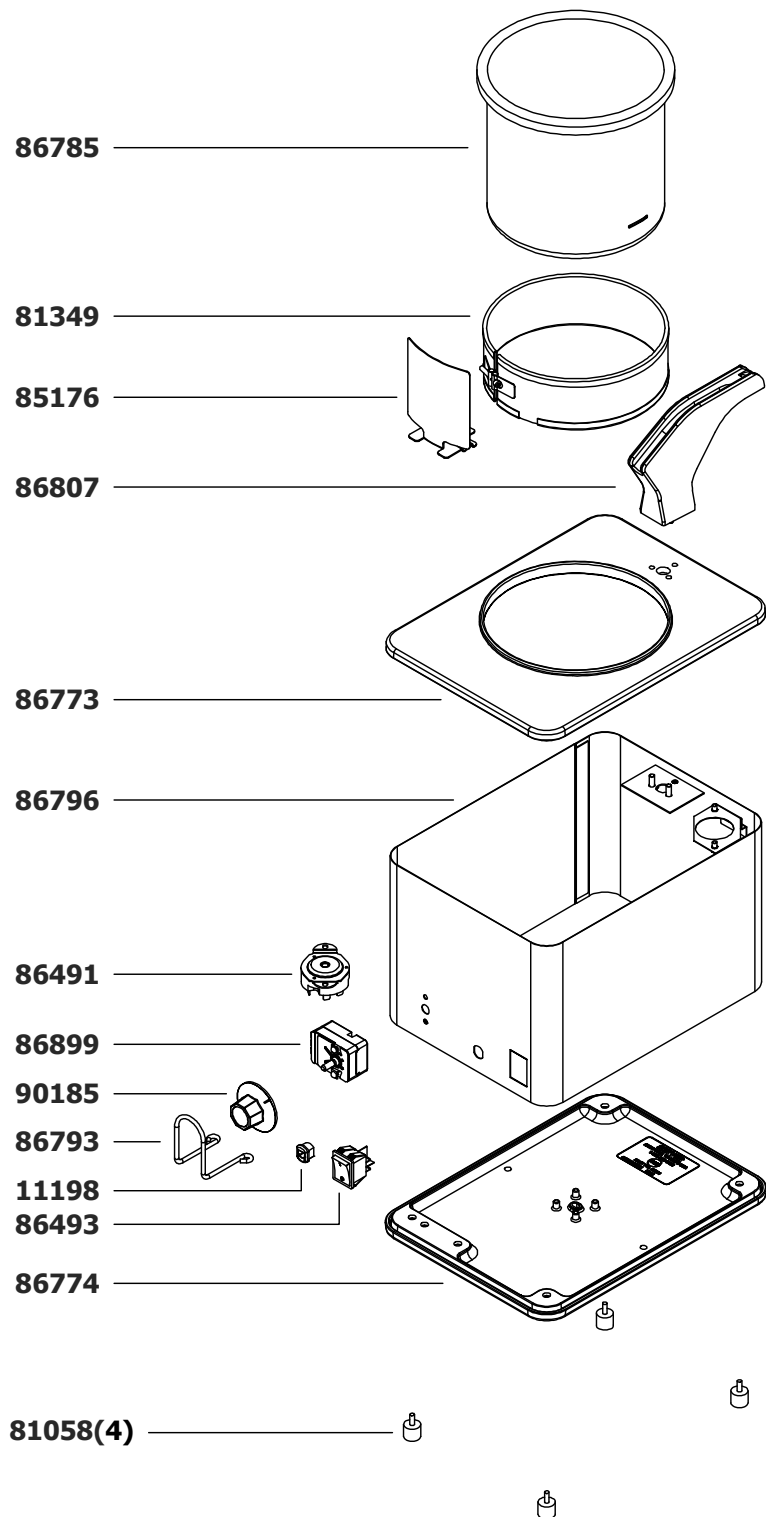

### FINAL & BASE ONLY TABULATION

COUNTRY	FINAL	BASE
CONT EURO	86550	86907
BRAZIL	86941	86939

PART	QTY	DESCRIPTION
06110	1	PUMP ONLY FOR BUTTER SERVER
82063	1	SPACER
86791	1	DECAL, BUTTER, MAGNETIC
86907	1	BASE ONLY FOR BSW-SS (230V)
94009	1	JAR, STNLS

**SERVER**

**Server Products, Inc.**  
3601 Pleasant Hill Road PO Box 98  
Richfield WI 53076 USA  
Direct | 262.628.5600 Toll Free | 800.558.8722  
www.server-products.com

Model Name

**BASE ONLY FOR BSW-SS (230V)**

Model Number

**86907**

Dwg. Date  
02/19/14

**FINAL & BASE ONLY TABULATION**

COUNTRY	FINAL	BASE
CONT EURO	86550	86907
BRAZIL	86941	86939

PART	QTY	DESCRIPTION
11198	1	BUSHING, STRAIN RELIEF
11619	1	CORD ASSEMBLY (CONT EURO)
81058	4	FOOT, W/SCREW
81349	1	HEATING ELEMENT REPLACEMENT KIT 230V 500W
85176	1	BRACKET, THERMOSTAT BULB
86491	1	CUT-OUT, THERMAL, 150C
86493	1	SWITCH, SNAP-IN ROCKER, 250V
86766	1	CUT-OUT, THERMAL ASSY, 128C, 8.13"
86773	1	TOP, FSPW-SS
86774	1	BASE, FS-4SS, 230V
86785	1	VESSEL, WATER ASSEMBLY, 4 QT
86793	1	GUARD, KNOB
86796	1	SHROUD ASSEMBLY
86807	1	KIT, REPL HEATER BLOCK ASSY, SS230V
86899	1	THERMOSTAT, 15", 93C
90185	1	KNOB, THERMOSTAT