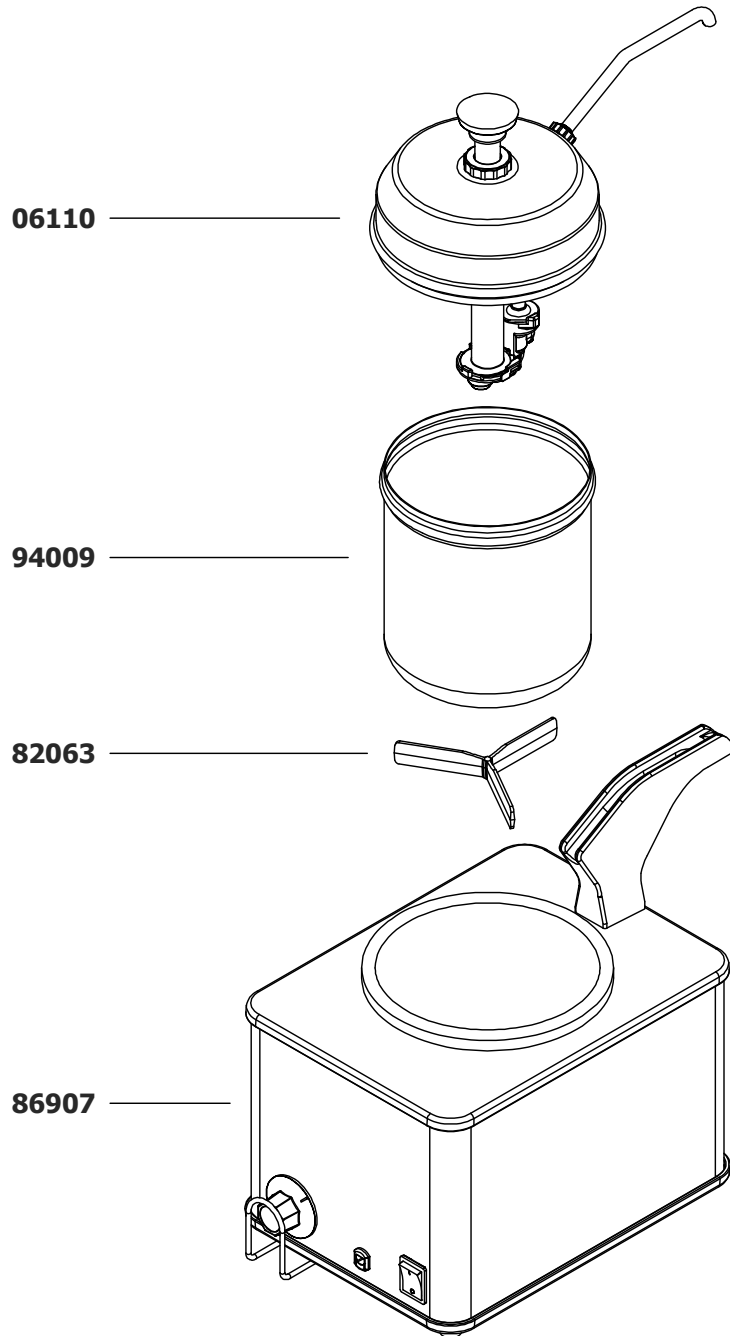

# SERVER

**Server Products, Inc.**  
 3601 Pleasant Hill Road PO Box 98  
 Richfield WI 53076 USA  
 Direct | 262.628.5600 Toll Free | 800.558.8722  
 www.server-products.com

Model Name

**BUTTER SERVER SUPREME BSW-SS (230V)**

Model Number

**86550**

Dwg. Date  
02/19/14

### FINAL & BASE ONLY TABULATION

COUNTRY	FINAL	BASE
CONT EURO	86550	86907
BRAZIL	86941	86939

PART	QTY	DESCRIPTION
06110	1	PUMP ONLY FOR BUTTER SERVER
82063	1	SPACER
86791	1	DECAL, BUTTER, MAGNETIC
86907	1	BASE ONLY FOR BSW-SS (230V)
94009	1	JAR, STNLS