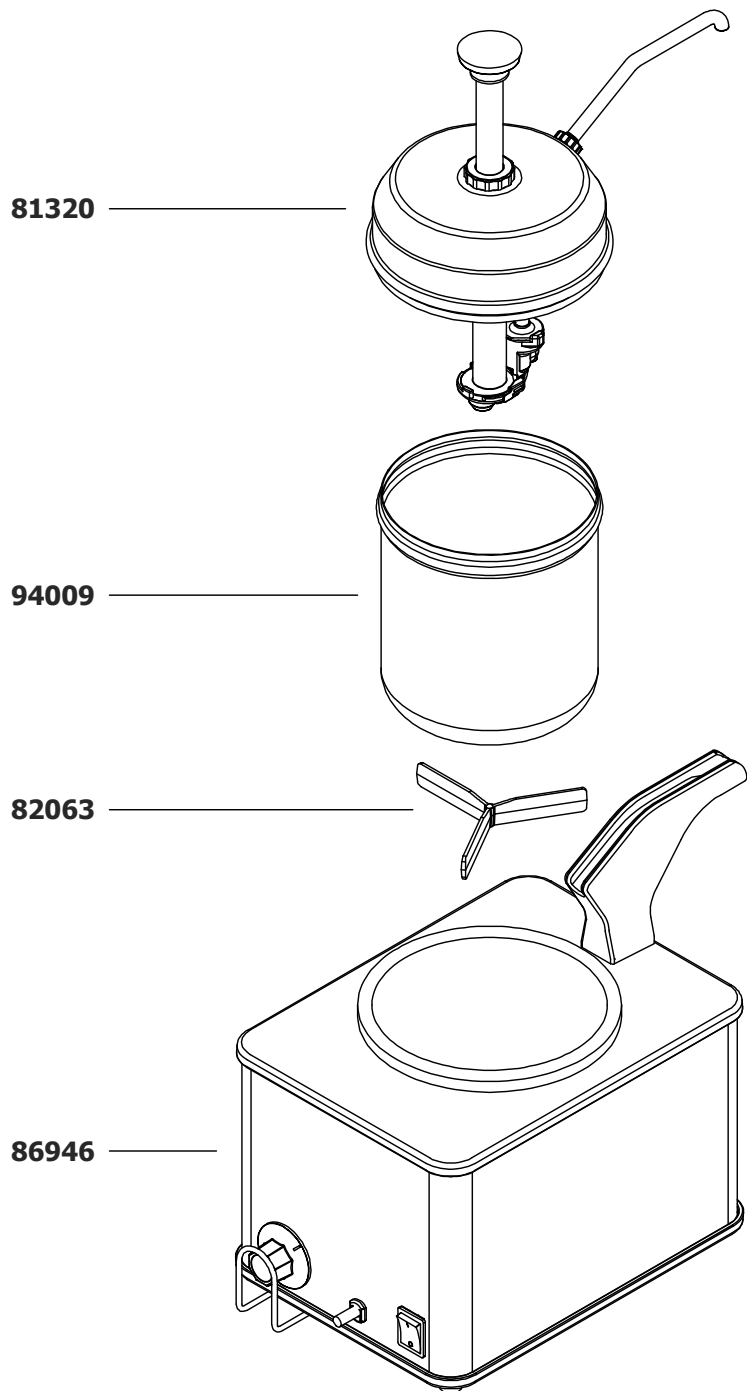

SERVER

Server Products, Inc.
3601 Pleasant Hill Road PO Box 98
Richfield WI 53076 USA
Direct | 262.628.5600 Toll Free | 800.558.8722
www.server-products.com

Model Name

FOOD SERVER SUPREME FSPW-SS (BRAZIL)

Model Number

86947

Dwg. Date
02/18/14

FINAL & BASE ONLY TABULATION

COUNTRY	FINAL	BASE
CONT EURO	80840	80830
AUST	83694	83666
UK	83697	83669
BRAZIL	86947	86946

PART	QTY	DESCRIPTION
81320	1	FOOD SERVER PUMP
82063	1	SPACER
86787	1	DECAL, CHEESE, MAGNETIC
86788	1	DECAL, FUDGE, MAGNETIC
86789	1	DECAL, CARMEL, MAGNETIC
86946	1	BASE ONLY FOR FSPW-SS (BRAZIL)
94009	1	JAR, STNLS