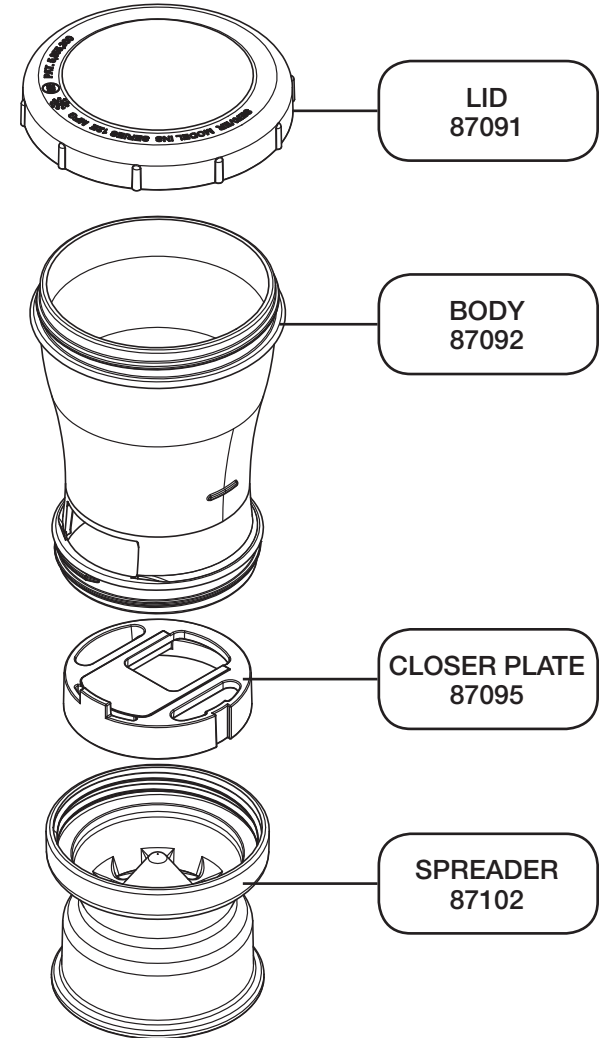

S E R V E R

Server Products Inc.
3601 Pleasant Hill Road
Richfield, WI 53076 USA

262.628.5600 | 800.558.8722

SPSALES@SERVER-PRODUCTS.COM

87090

InSeason™
Drop-

4" Diameter Drop Pattern

*Complete View
for Reference*

TRIGGER ASSEMBLY
87132
TAN, 1/16 TSP Portion

TRIGGER ASSEMBLY
87131
BURGUNDY,
1/8 TSP Portion

TRIGGER ASSEMBLY
87128
BLACK, 1/4 TSP Portion