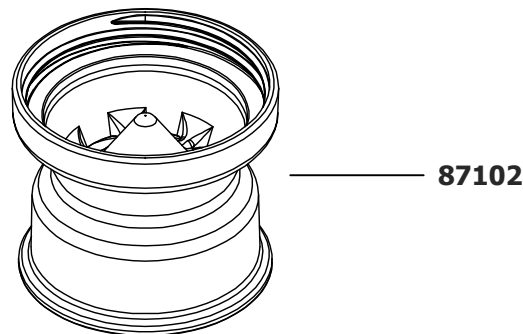

SERVER

Server Products, Inc.
 3601 Pleasant Hill Road PO Box 98
 Richfield WI 53076 USA
 Direct | 262.628.5600 Toll Free | 800.558.8722
 www.server-products.com

Model Name

INSEASON, DROP (SWEETENER), 1/CNT

Model Number

87148

Dwg. Date
11/18/13

TRIGGER ASSEMBLY

PART	QTY	DESCRIPTION
87091	1	LID, INS
87092	1	BODY, INS
87095	1	PLATE, CLOSER
87102	1	SPREADER, 4" DIA DROP
87127	1	TRIGGER ASSEMBLY, 1/3 TSP, BLUE
87133	1	TRIGGER ASSEMBLY, 1/3 TSP, PINK
87134	1	TRIGGER ASSEMBLY, 1/3 TSP, YELLOW