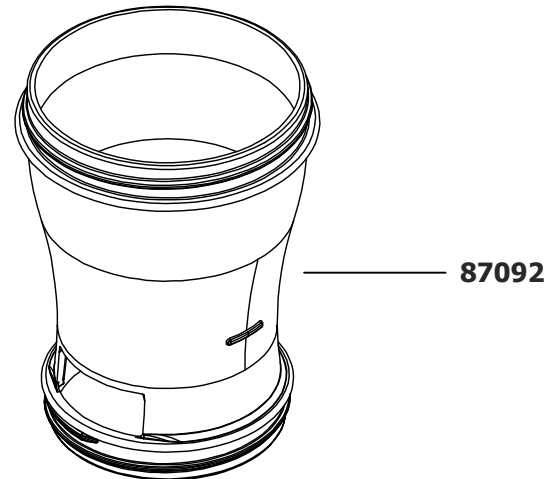

SERVER

Server Products, Inc.
 3601 Pleasant Hill Road PO Box 98
 Richfield WI 53076 USA
 Direct | 262.628.5600 Toll Free | 800.558.8722
 www.server-products.com

Model Name

INSEASON, DROP (SWEETENER), 1/CNT

Model Number

87148

Dwg. Date
11/18/13

TRIGGER ASSEMBLY

PART	QTY	DESCRIPTION
87091	1	LID, INS
87092	1	BODY, INS
87095	1	PLATE, CLOSER
87102	1	SPREADER, 4" DIA DROP
87127	1	TRIGGER ASSEMBLY, 1/3 TSP, BLUE
87133	1	TRIGGER ASSEMBLY, 1/3 TSP, PINK
87134	1	TRIGGER ASSEMBLY, 1/3 TSP, YELLOW