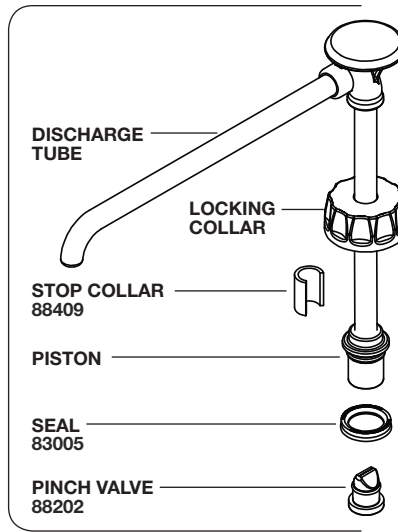

S E R V E R

Server Products Inc.
3601 Pleasant Hill Road
Richfield, WI 53076 USA

262.628.5600 | 800.558.8722

SPSALES@SERVER-PRODUCTS.COM

87491

BP-1, 38mm Extended, 10" deep

*Complete View
for Reference*

**HEAD
ASSEMBLY
87492**

PUMP DELIVERS
1 OZ PORTIONS

**CYLINDER
ASSEMBLY
88496**