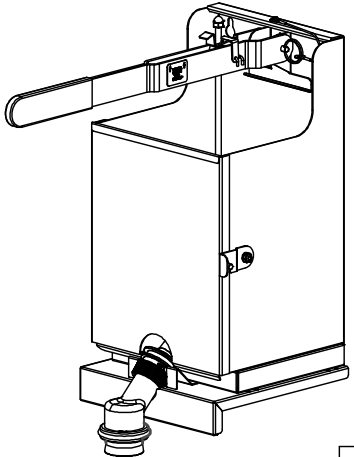

SERVER

Server Products, Inc.
 3601 Pleasant Hill Road PO Box 98
 Richfield WI 53076 USA
 Direct | 262.628.5600 Toll Free | 800.558.8722
 www.server-products.com

Model Name	FAST-FILL
Model Number	87690

Dwg. Date
01/08/14

PART	QTY	DESCRIPTION
10015	1	SCREW, 8-32 X 1/4, PHIL,TRUSS, SEMS
10174	1	WASHER, #10, FLAT
81058	4	FOOT, W/SCREW
87692	1	SHROUD ASSEMBLY
87708	1	LATCH
87713	1	DOOR ASSEMBLY
87716	1	NUT, 10-32, NYLON INSERT
87718	1	PIN, DETENT 1/4 W/ 1" DIA RING
87721	1	LANYARD, 1/16 DIA, PVC COATED
87723	1	LEVER & PLUNGER ASSEMBLY
10104	1	NUT, 1/4-20, HEX CAP
87695	1	PLUNGER ASSEMBLY
87703	1	ROD, DRIVE
87717	1	PIN, DETENT CLEVIS, 1 1/2
87725	1	KIT, LEVER ASSEMBLY
87724	1	VALVE ASSEMBLY
07517	1	CAP, PLSTC, 38MM, 1.30 HOLE
85264	1	CONNECTOR, ADAPTER, 16MM
87681	1	BODY, VALVE
87682	1	VALVE, SILICONE