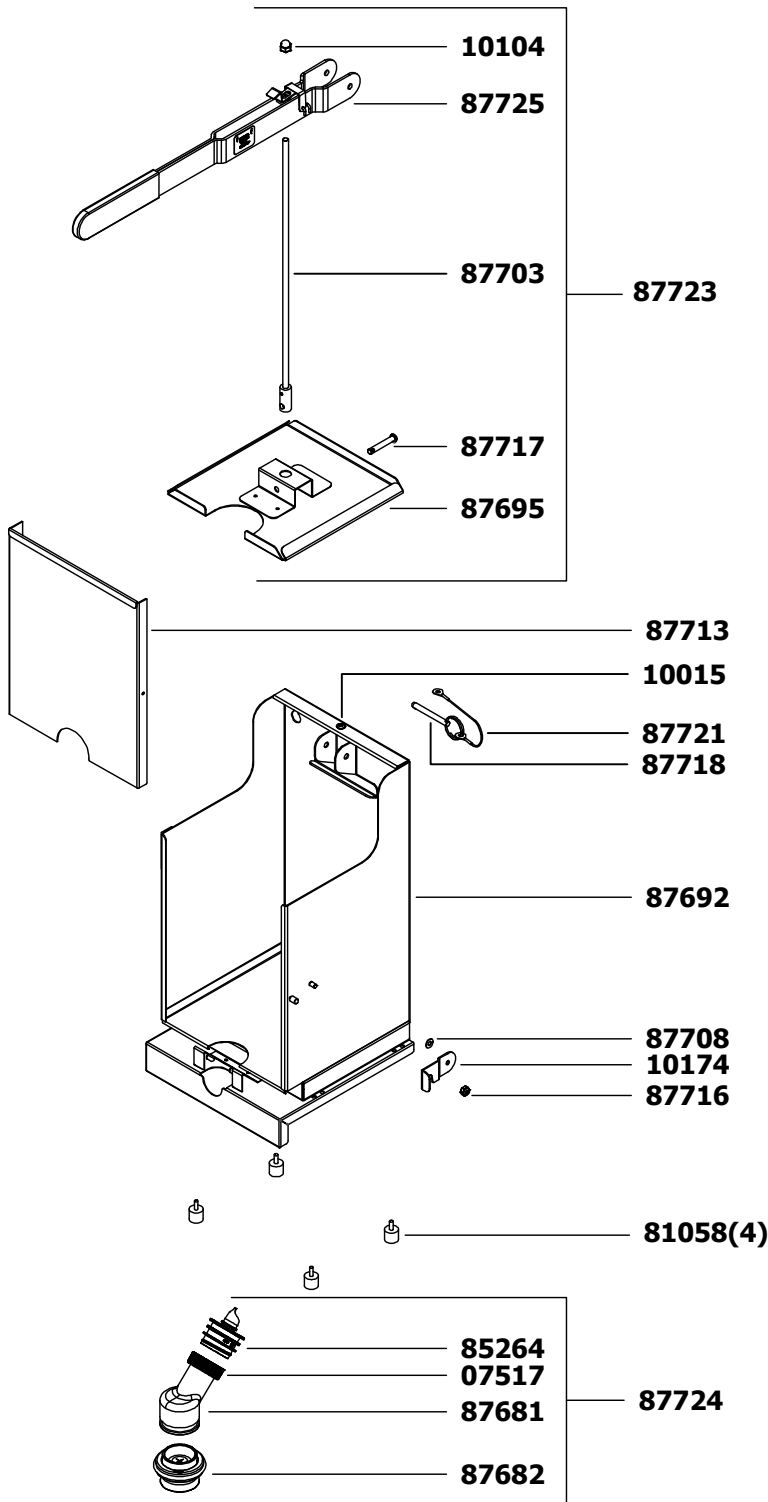

SERVER

Server Products, Inc.
 3601 Pleasant Hill Road PO Box 98
 Richfield WI 53076 USA
 Direct | 262.628.5600 Toll Free | 800.558.8722
 www.server-products.com

Model Name	FAST-FILL
Model Number	87690

Dwg. Date
01/08/14

PART	QTY	DESCRIPTION
10015	1	SCREW, 8-32 X 1/4, PHIL,TRUSS, SEMS
10174	1	WASHER, #10, FLAT
81058	4	FOOT, W/SCREW
87692	1	SHROUD ASSEMBLY
87708	1	LATCH
87713	1	DOOR ASSEMBLY
87716	1	NUT, 10-32, NYLON INSERT
87718	1	PIN, DETENT 1/4 W/ 1" DIA RING
87721	1	LANYARD, 1/16 DIA, PVC COATED
87723	1	LEVER & PLUNGER ASSEMBLY
10104	1	NUT, 1/4-20, HEX CAP
87695	1	PLUNGER ASSEMBLY
87703	1	ROD, DRIVE
87717	1	PIN, DETENT CLEVIS, 1 1/2
87725	1	KIT, LEVER ASSEMBLY
87724	1	VALVE ASSEMBLY
07517	1	CAP, PLSTC, 38MM, 1.30 HOLE
85264	1	CONNECTOR, ADAPTER, 16MM
87681	1	BODY, VALVE
87682	1	VALVE, SILICONE