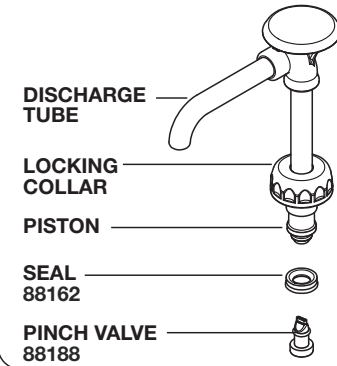

SERVER

Server Products Inc.
3601 Pleasant Hill Road
Richfield, WI 53076 USA

262.628.5600 | 800.558.8722

SPSALES@SERVER-PRODUCTS.COM

87876

Cholula
Chili Lime
SS-BP-1

Complete View
for Reference

PUMP MODEL: BP-1/4
PUMP 88839

HEAD ASSEMBLY 88175

CYLINDER ASSEMBLY 87938

FOOD EQUIPMENT LUBRICANT 40179