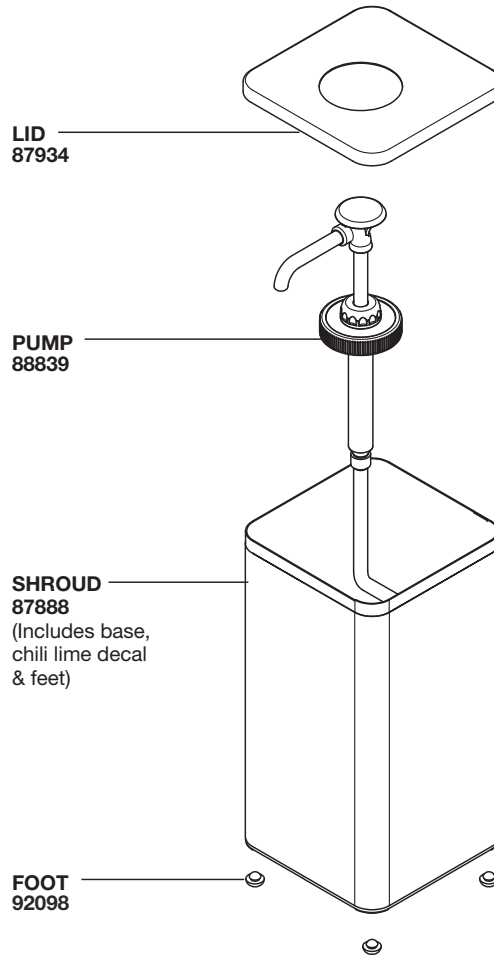

SERVER

Server Products Inc.
3601 Pleasant Hill Road
Richfield, WI 53076 USA

262.628.5600 | 800.558.8722

SPSALES@SERVER-PRODUCTS.COM

87876

Cholula
Chili Lime
SS-BP-1

Complete View
for Reference

PUMP MODEL: BP-1/4
PUMP 88839

HEAD ASSEMBLY 88175

CYLINDER ASSEMBLY 87938

FOOD EQUIPMENT LUBRICANT 40179