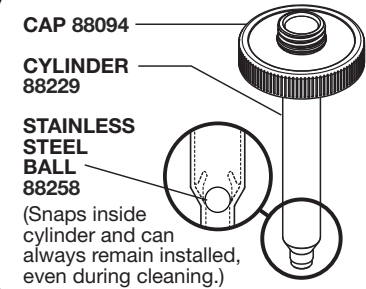

CYLINDER ASSEMBLY 87938

FOOD EQUIPMENT LUBRICANT 40179