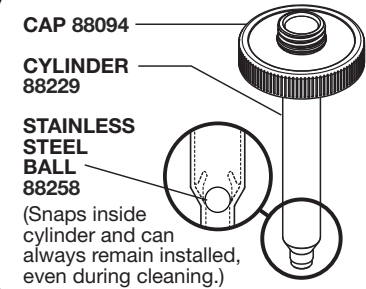

CYLINDER
ASSEMBLY
87938

FOOD EQUIPMENT LUBRICANT
40179