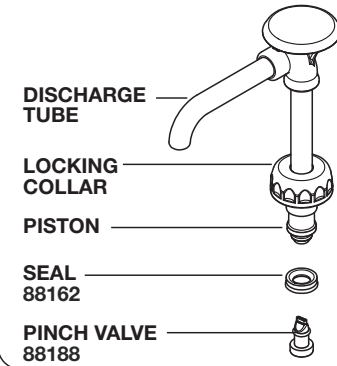

SERVER

Server Products Inc.
3601 Pleasant Hill Road
Richfield, WI 53076 USA

262.628.5600 | 800.558.8722

SPSALES@SERVER-PRODUCTS.COM

87877

Cholula
Chili Garlic
SS-BP-1

Complete View
for Reference

PUMP MODEL: BP-1/4
PUMP 88839

HEAD
ASSEMBLY
88175

CYLINDER
ASSEMBLY
87938

FOOD EQUIPMENT LUBRICANT
40179