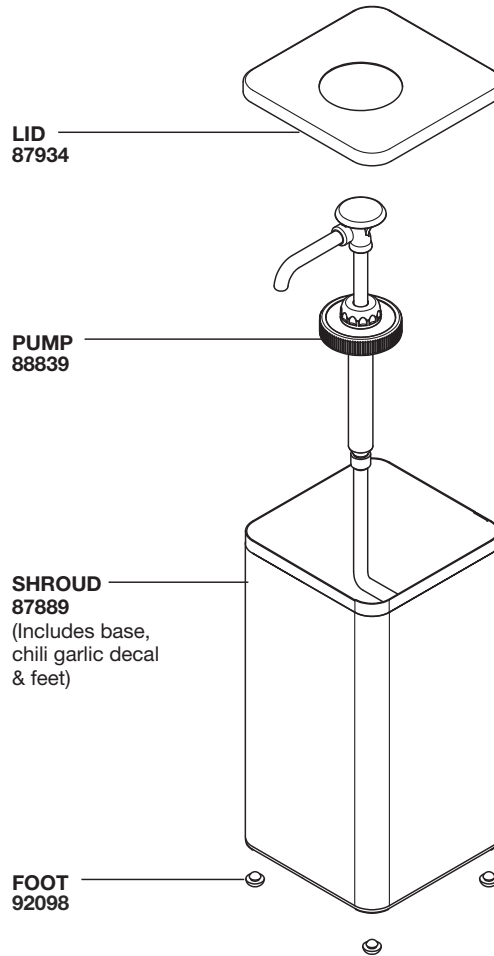

SERVER

Server Products Inc.
3601 Pleasant Hill Road
Richfield, WI 53076 USA

262.628.5600 | 800.558.8722

SPSALES@SERVER-PRODUCTS.COM

87877

Cholula
Chili Garlic
SS-BP-1

Complete View
for Reference

PUMP MODEL: BP-1/4
PUMP 88839

HEAD
ASSEMBLY
88175

CYLINDER
ASSEMBLY
87938

FOOD EQUIPMENT LUBRICANT
40179