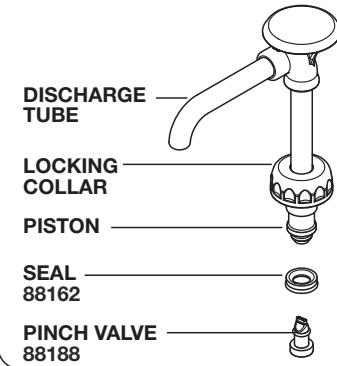

SERVER

Server Products Inc.  
3601 Pleasant Hill Road  
Richfield, WI 53076 USA

262.628.5600 | 800.558.8722

SPSALES@SERVER-PRODUCTS.COM

87878

Cholula  
Chipotle  
SS-BP-1

Complete View  
for Reference

PUMP MODEL: BP-1/4  
PUMP 88839

HEAD  
ASSEMBLY  
88175

CYLINDER  
ASSEMBLY  
87938

FOOD EQUIPMENT LUBRICANT  
40179