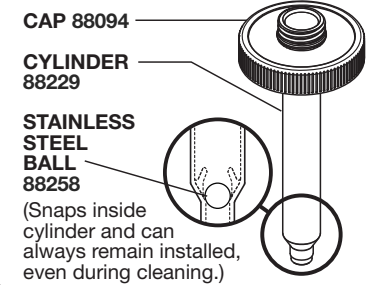

CYLINDER
ASSEMBLY
87938

FOOD EQUIPMENT LUBRICANT
40179