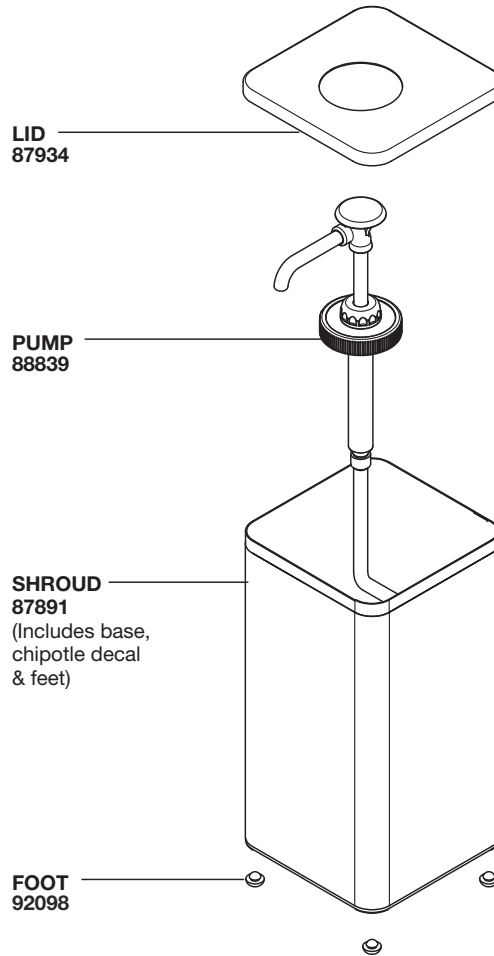

SERVER

Server Products Inc.  
3601 Pleasant Hill Road  
Richfield, WI 53076 USA

262.628.5600 | 800.558.8722

SPSALES@SERVER-PRODUCTS.COM

87878

Cholula  
Chipotle  
SS-BP-1

Complete View  
for Reference

PUMP MODEL: BP-1/4  
PUMP 88839

HEAD  
ASSEMBLY  
88175

CYLINDER  
ASSEMBLY  
87938

FOOD EQUIPMENT LUBRICANT  
40179