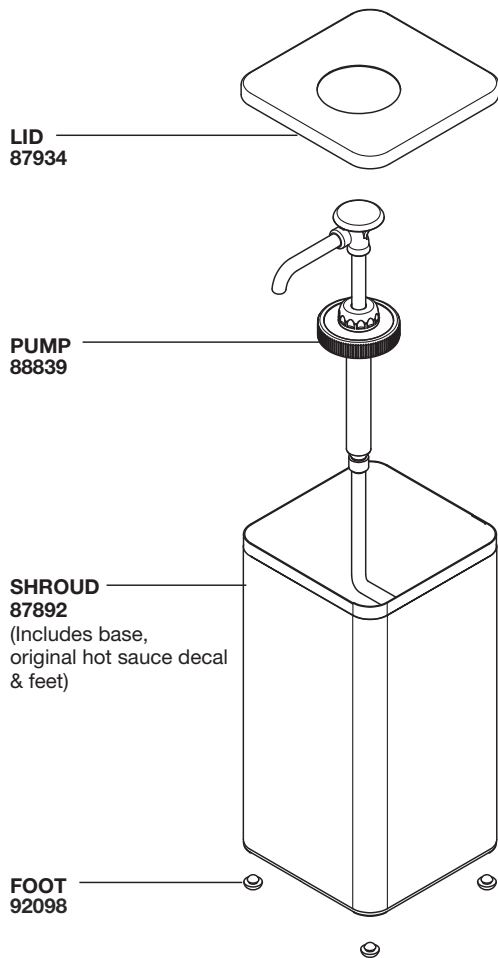

SERVER

Server Products Inc.
3601 Pleasant Hill Road
Richfield, WI 53076 USA

262.628.5600 | 800.558.8722

SPSALES@SERVER-PRODUCTS.COM

87879

Cholula
Original
SS-BP-1

Complete View
for Reference

PUMP MODEL: BP-1/4
PUMP 88839

HEAD
ASSEMBLY
88175

CYLINDER
ASSEMBLY
87938

FOOD EQUIPMENT LUBRICANT
40179