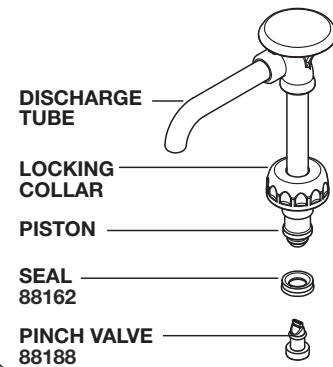

SERVER

Server Products Inc.
3601 Pleasant Hill Road
Richfield, WI 53076 USA

262.628.5600 | 800.558.8722

SPSALES@SERVER-PRODUCTS.COM

87879

Cholula
Original
SS-BP-1

Complete View
for Reference

PUMP MODEL: BP-1/4
PUMP 88839

HEAD
ASSEMBLY
88175

CYLINDER
ASSEMBLY
87938

FOOD EQUIPMENT LUBRICANT
40179