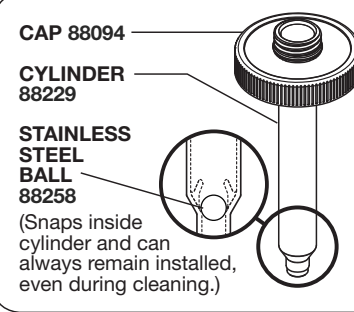

SERVER

Server Products Inc.
3601 Pleasant Hill Road
Richfield, WI 53076 USA

262.628.5600 | 800.558.8722

SPSALES@SERVER-PRODUCTS.COM

87879

Cholula
Original
SS-BP-1

Complete View
for Reference

PUMP MODEL: BP-1/4
PUMP 88839

HEAD
ASSEMBLY
88175

CYLINDER
ASSEMBLY
87938

FOOD EQUIPMENT LUBRICANT
40179