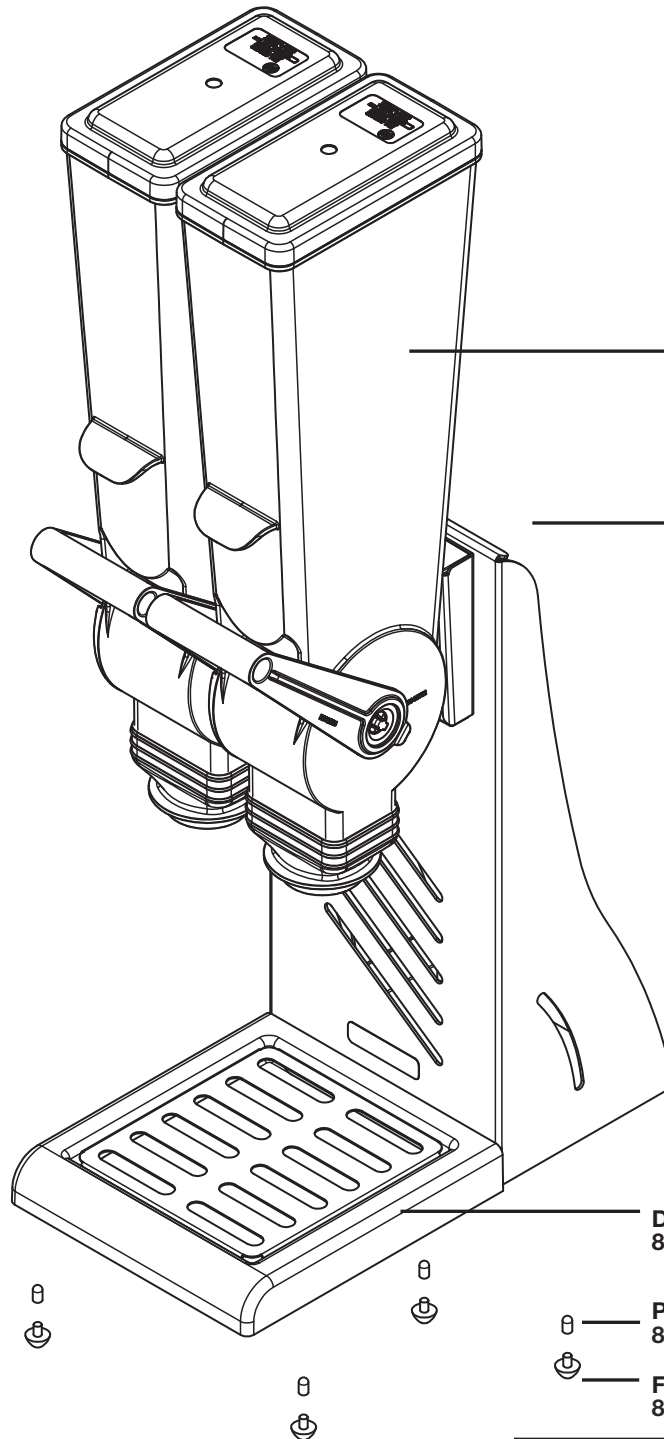

## SlimLine Double Countertop

CONTAINS  
QTY. 2 OF  
SLIMLINE  
DFD-2L  
88779

SLIMLINE  
DOUBLE STAND  
88804

DRIP TRAY & COVER  
88737

PROTECTIVE CAP (4)  
87339

FOOT W/SCREW (4)  
81169