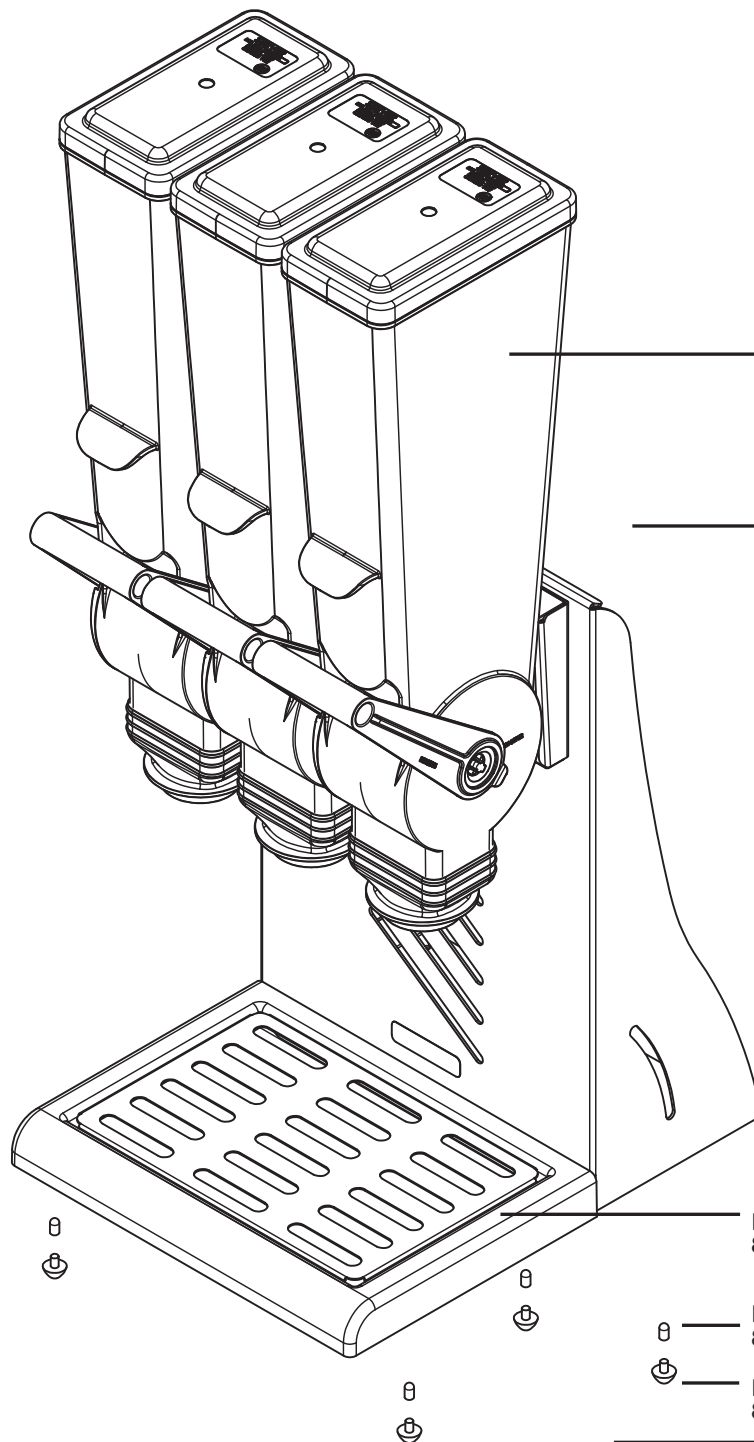

## SlimLine Triple Countertop

CONTAINS  
QTY. 3 OF  
SLIMLINE  
DFD-2L  
88779

SLIMLINE  
TRIPLE STAND  
88805

DRIP TRAY & COVER  
88738

PROTECTIVE CAP (4)  
87339

FOOT W/SCREW (4)  
81169