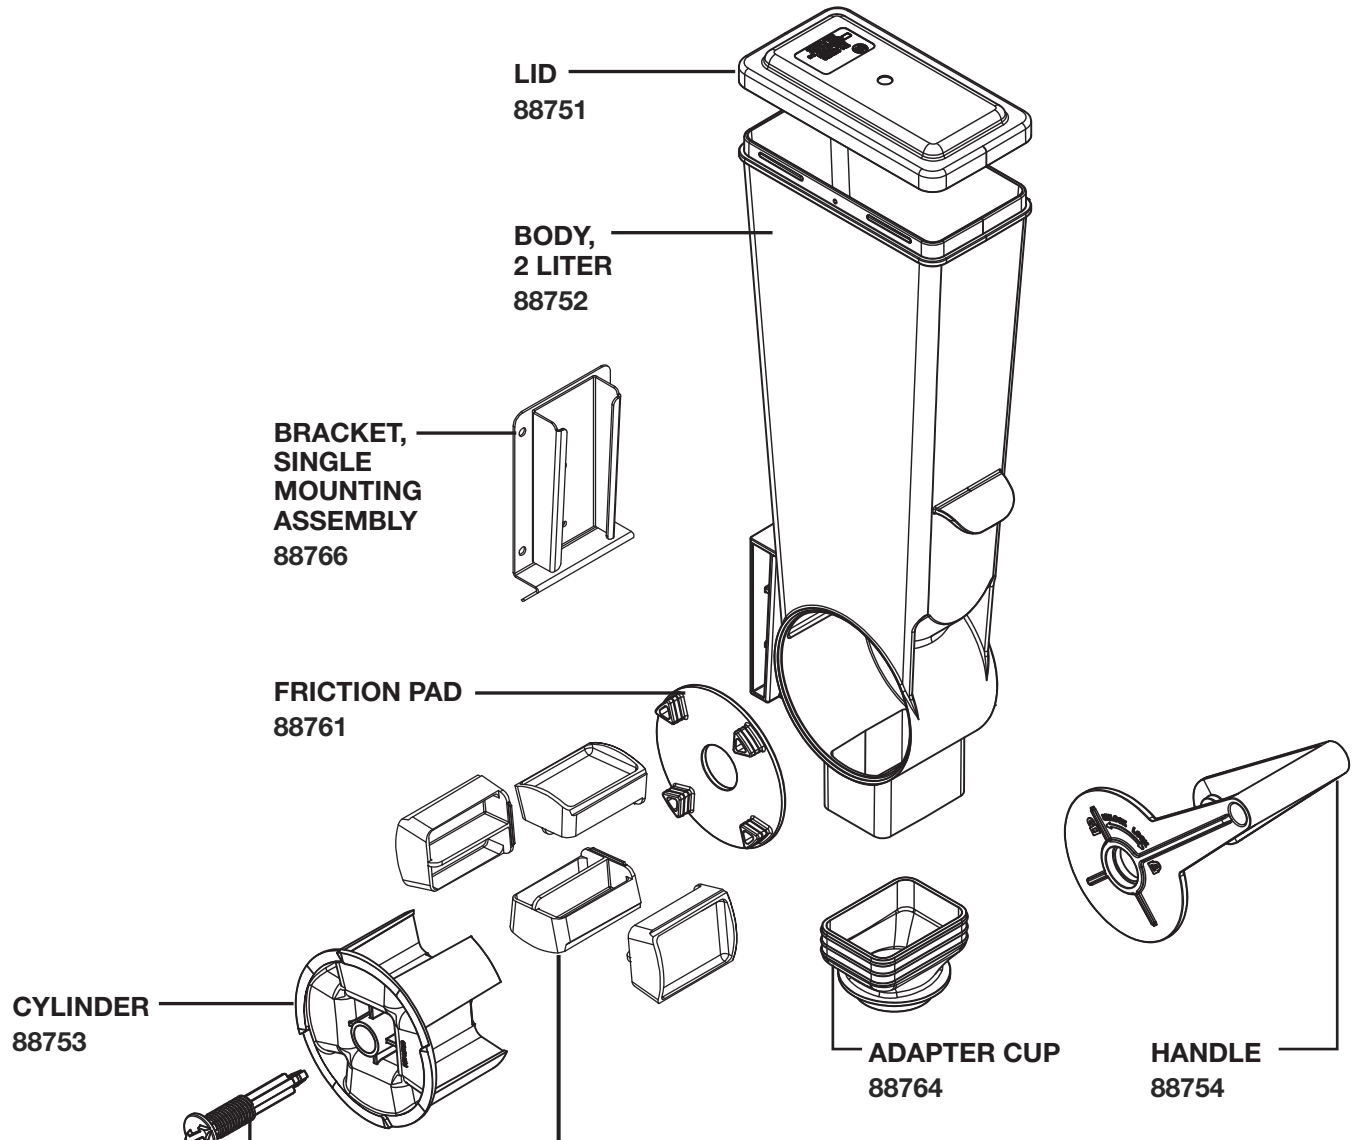

## SlimLine DFD-2L, Single w/Bracket

Complete View  
for Reference

PORTION TRAYS		
4-PACK	COLOR	PORTION
88795	White	0.50 fl oz
88796	Blue	0.75 fl oz
88799	Green	1.0 fl oz
88797	Pink	1.5 fl oz