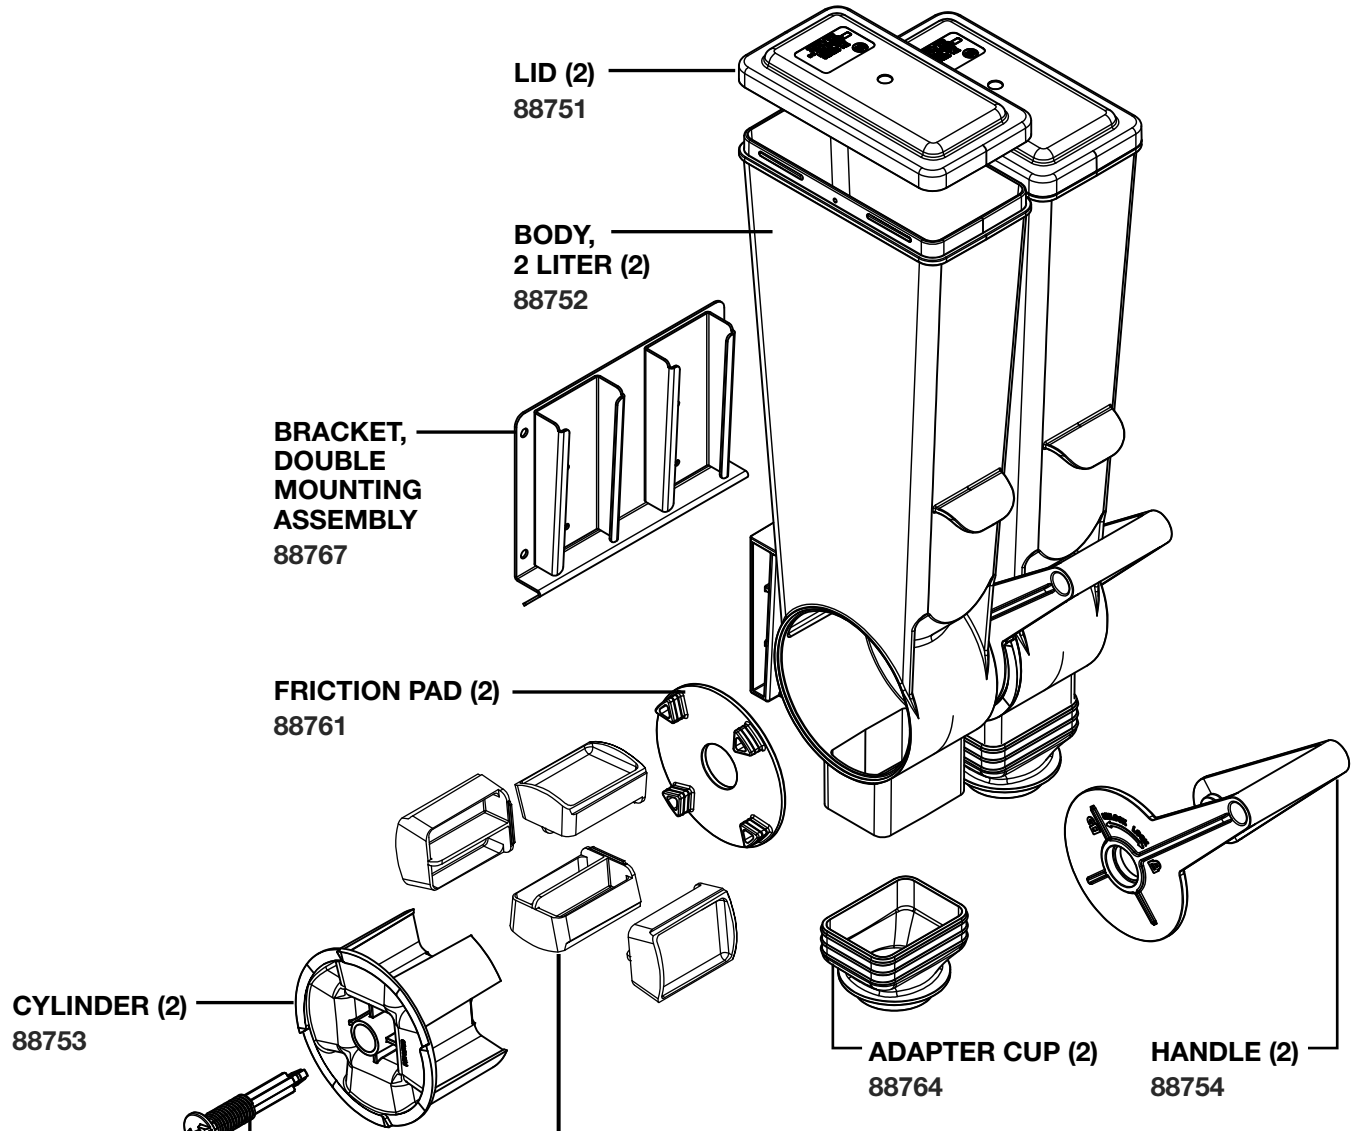

## SlimLine DFD-2L, Double w/Bracket

Complete View  
for Reference

| PORTION TRAYS (2) EA. PACK |       |            |
|----------------------------|-------|------------|
| 4-PACK                     | COLOR | PORTION    |
| 88795                      | White | 0.50 fl oz |
| 88796                      | Blue  | 0.75 fl oz |
| 88799                      | Green | 1.0 fl oz  |
| 88797                      | Pink  | 1.5 fl oz  |