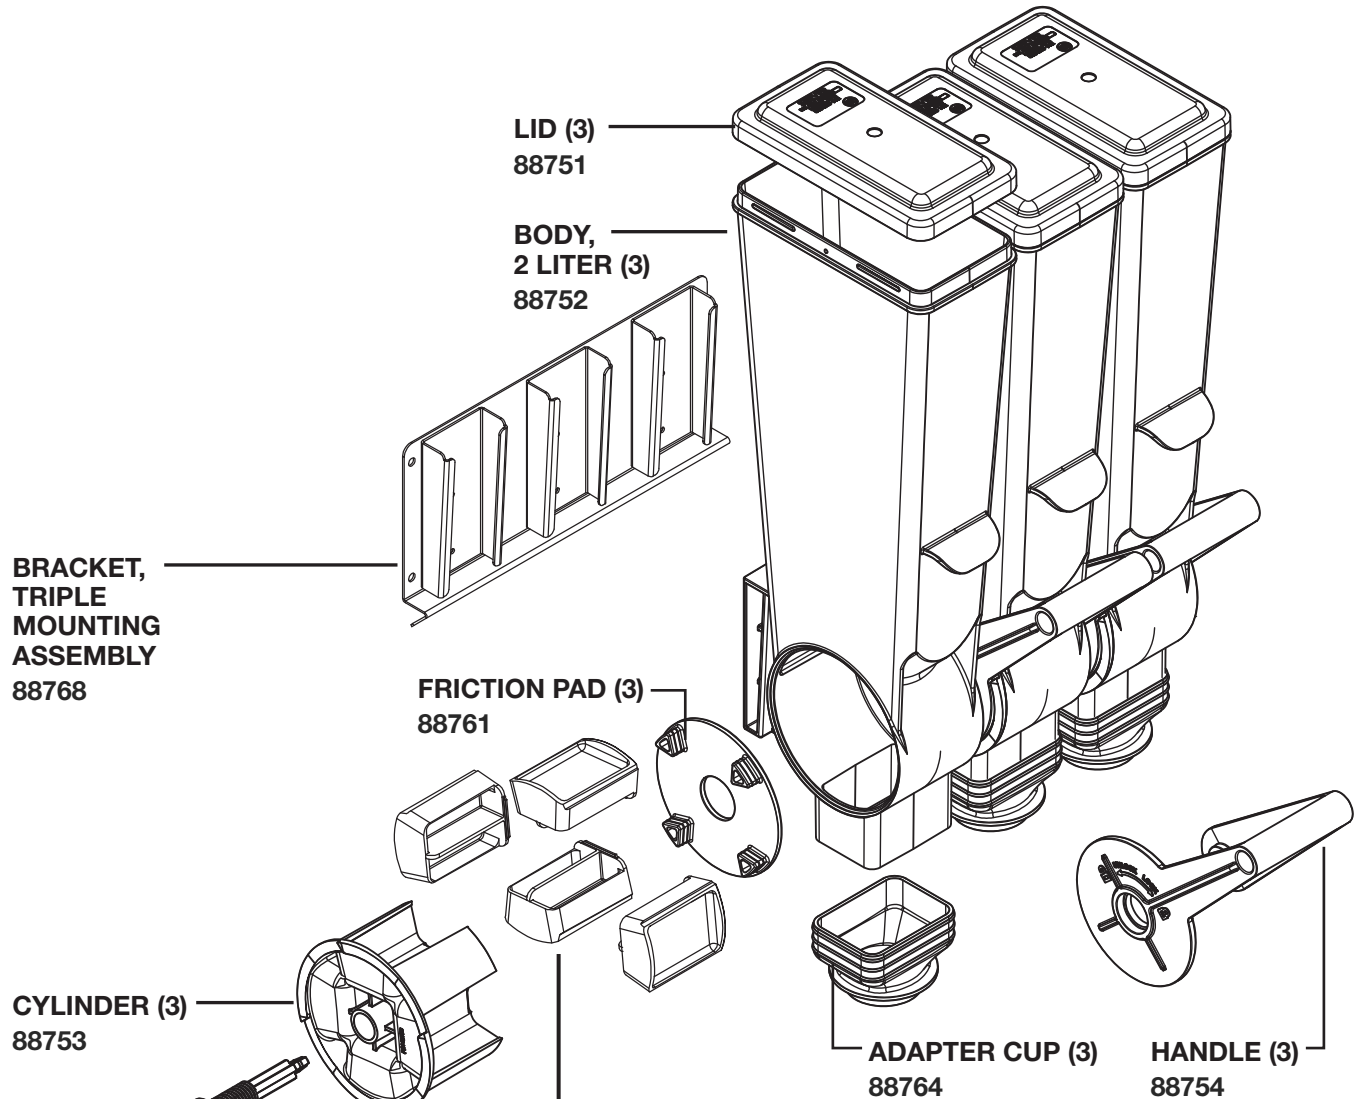

SERVER

Server Products Inc.
3601 Pleasant Hill Road
Richfield, WI 53076 USA

262.628.5600 | 800.558.8722

SPSALES@SERVER-PRODUCTS.COM

88770

SlimLine DFD-2L, Triple w/Bracket

Complete View
for Reference

PORTION TRAYS (3) EA. PACK		
4-PACK	COLOR	PORTION
88795	White	0.50 fl oz
88796	Blue	0.75 fl oz
88799	Green	1.0 fl oz
88797	Pink	1.5 fl oz