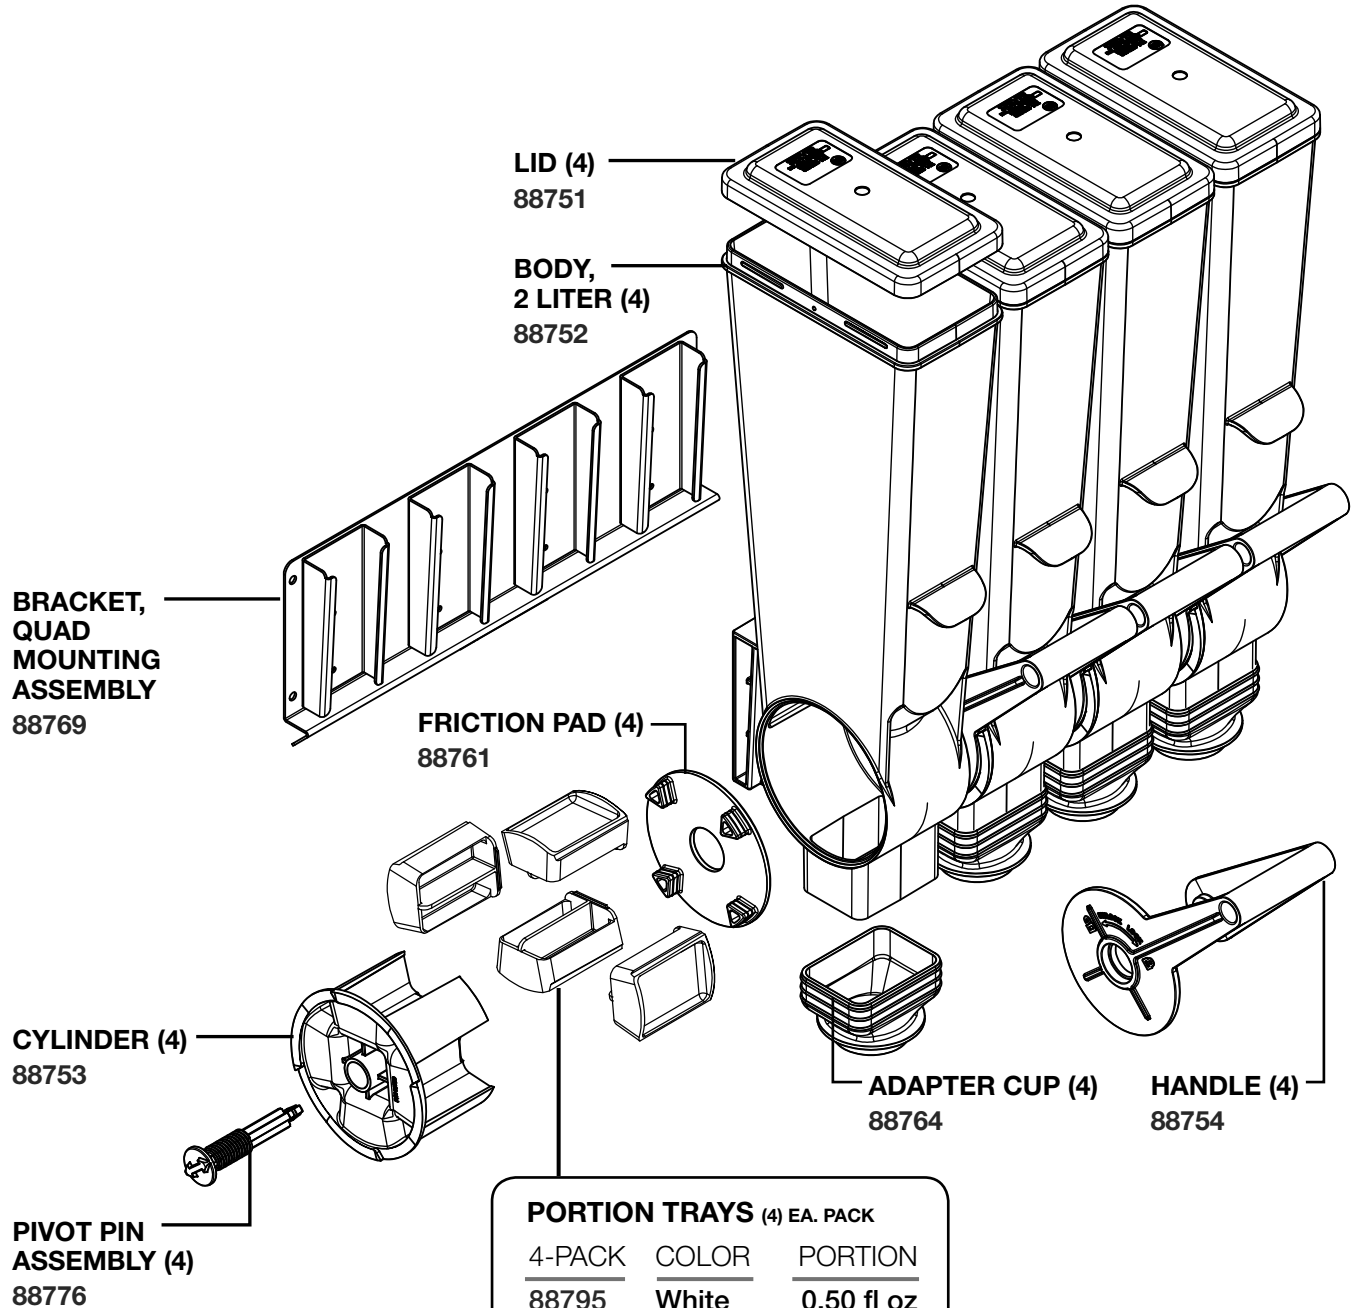

SERVER

Server Products Inc.
3601 Pleasant Hill Road
Richfield, WI 53076 USA

262.628.5600 | 800.558.8722

SPSALES@SERVER-PRODUCTS.COM

88780

SlimLine DFD-2L, Quad w/Bracket

Complete View
for Reference

PORTION TRAYS (4) EA. PACK		
4-PACK	COLOR	PORTION
88795	White	0.50 fl oz
88796	Blue	0.75 fl oz
88799	Green	1.0 fl oz
88797	Pink	1.5 fl oz