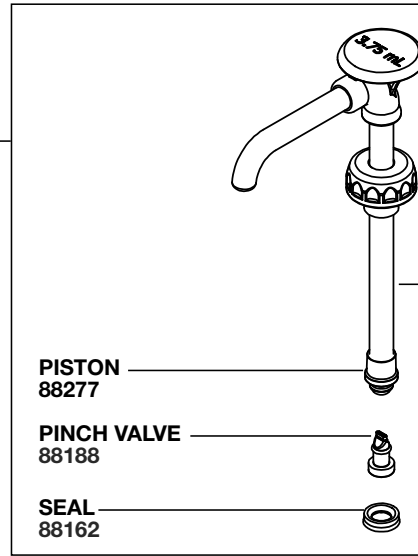

S E R V E R

Server Products Inc.
3601 Pleasant Hill Road
Richfield, WI 53076 USA

262.628.5600 | 800.558.8722

SPSALES@SERVER-PRODUCTS.COM

88868
BP-1/2, 28mm
3.75 mL

Complete View
for Reference

HEAD ASSEMBLY
88869

PISTON
88277

PINCH VALVE
88188

SEAL
88162

GAGING
COLLAR
88871

SPRING
88233

28MM CAP
88213

CYLINDER
88231

STAINLESS STEEL BALL
5/16" DIAMETER
88258

(Ball snaps inside cylinder and
can always remain installed,
even during cleaning.)

SUCTION TUBE
88473

FOOD EQUIPMENT
LUBRICANT 40179

21" BRUSH
82526