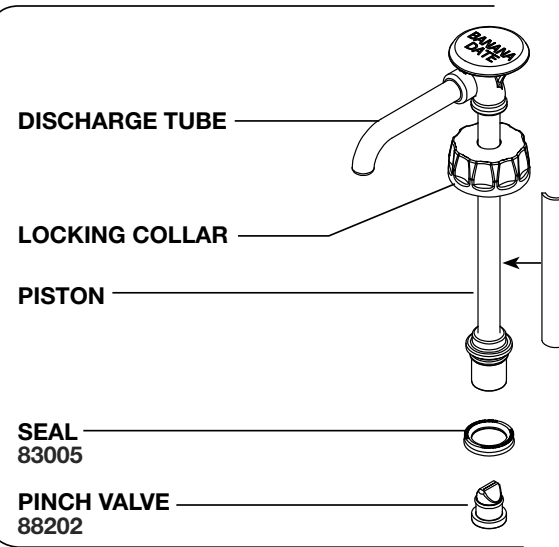

# 89211

BP-1, 38mm,  
10" Deep,  
Banana Date

Complete View  
for Reference

## HEAD ASSEMBLY 89213

To set portion size,  
add  
**GAGING COLLAR  
89212**  
onto side of head assembly

## CYLINDER ASSEMBLY 88496