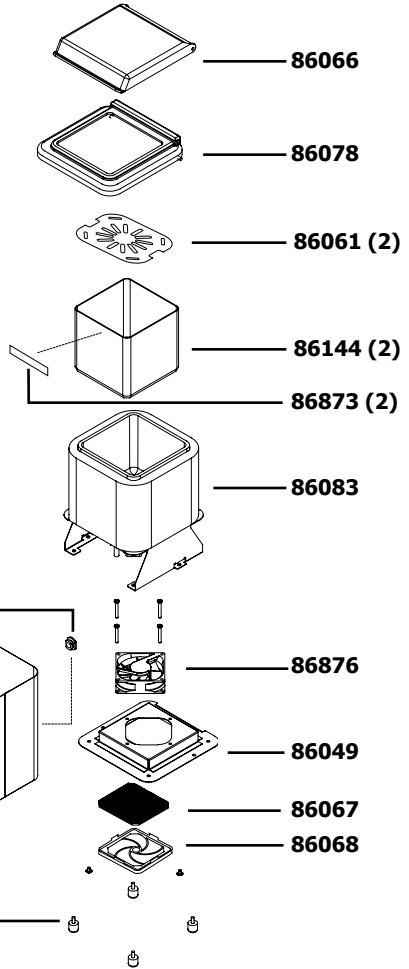

SERVER

SERVE BETTER™

CONDIMENT CHILLER 86065

Part #	Description
81058	RUBBER FEET (4)
86032	LIGHTED ROCKER SWITCH
86038	CONNECTOR, POWER INLET
86049	BOTTOM ASSEMBLY
86061	FALSE BOTTOM (2)
86066	SELF-CLOSING LID
86067	REPLACEMENT FILTER PACK (5)
86068	FILTER GUARD
86073	HOUSING ASSEMBLY
86078	TOP
86083	BASIN MODULE ASSEMBLY
86144	VESSEL REPLACEMENT KIT (INCLUDES THERM STRIP)
86873	STRIP THERMOMETER (2)
86876	FAN
86879	POWER SUPPLY (NOT SHOWN)