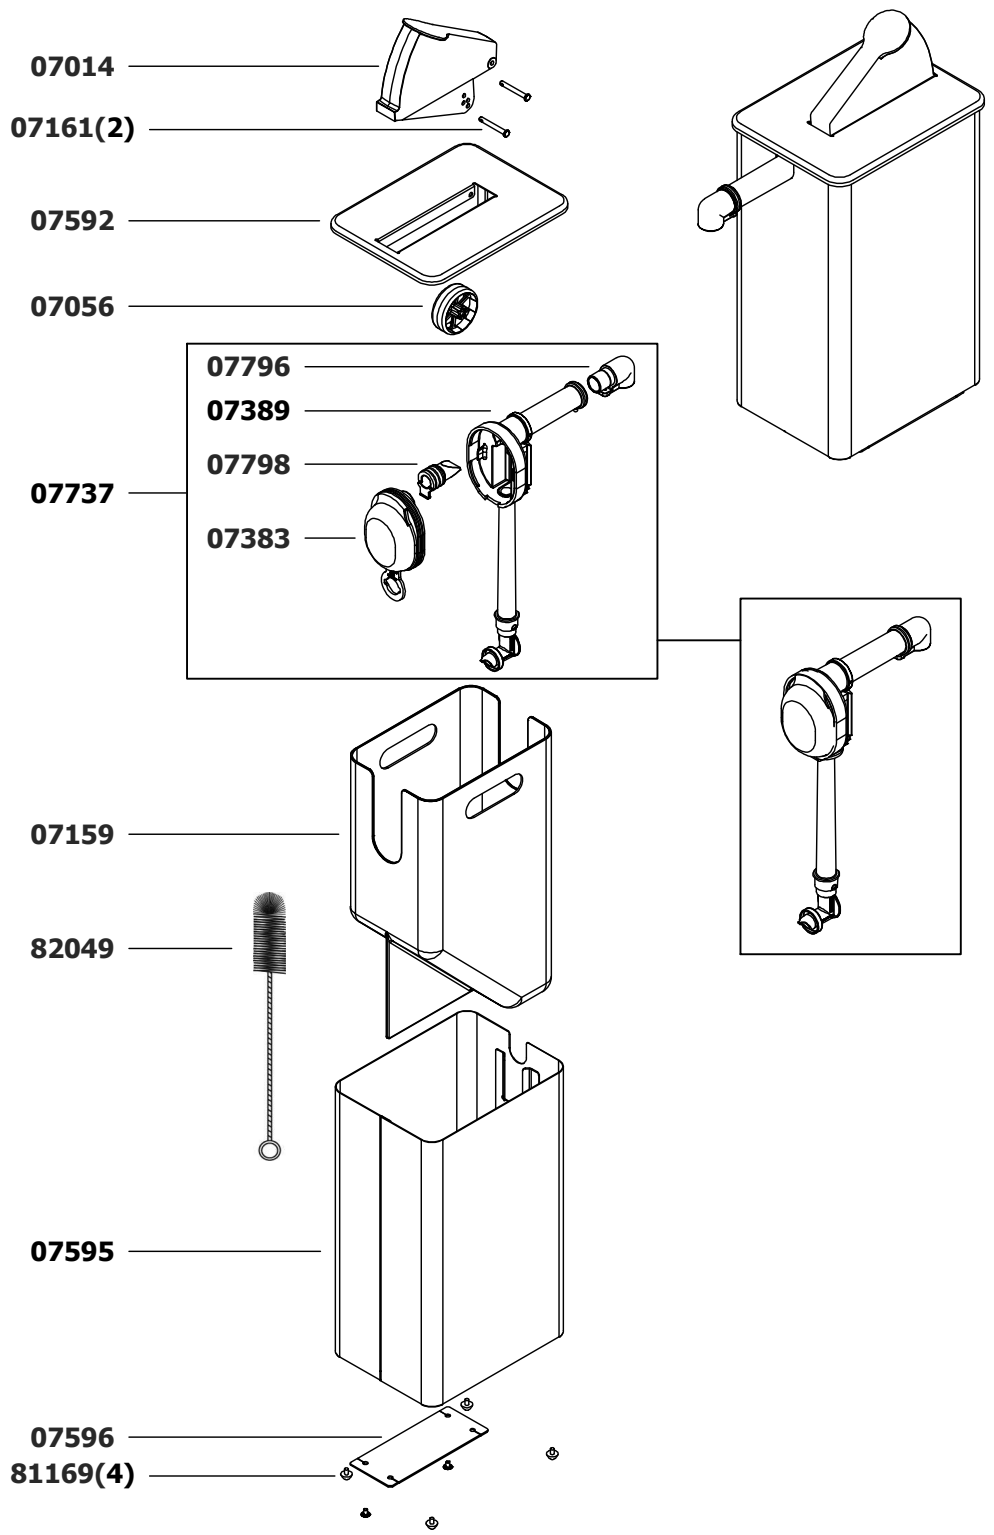

SERVER

Server Products, Inc.
 3601 Pleasant Hill Road PO Box 98
 Richfield WI 53076 USA
 Direct | 262.628.5600 Toll Free | 800.558.8722
 www.server-products.com

Model Name **RECKITT EXPRESS**

Model Number _____

Dwg. Date
05/27/14

TABULATION

MODEL NUMBER	DESCRIPTION
07617	FRENCH'S SPICY BROWN MUSTARD
07618	FRENCH'S CLASSIC YELLOW MUSTARD
07619	FRENCH'S CLASSIC TOMATO KETCHUP
07621	FRANK'S RED HOT BUFFALO SAUCE
07675	FRENCH'S HONEY MUSTARD
07721	FRANK'S BUFFALO SAUCE - CANADA
07722	CATTLEMEN'S BARBECUE SAUCE - CANADA
07622	CATTLEMEN'S BARBECUE SAUCE
07723	FRENCH'S TOMATO KETCHUP - CANADA
07724	FRENCH'S YELLOW MUSTARD - CANADA

PART	QTY	DESCRIPTION
07014	1	LEVER
07056	1	ROLLER
07159	1	SUPPORT, POUCH, EXPRESS
07161	2	PIN, HINGE, SLIC
07592	1	LID, WELDED ASSEMBLY
07595	1	SHROUD ASSEMBLY (NO DECAL)
07596	1	PLATE, LINK
81169	4	FOOT, W/SCREW
07737	1	PUMP, ADA, PINCH VALVE, W/CONNECTOR
07383	1	DOMES, PUMP, .218, 45-50 DURO
07389	1	HOUSING, PUMP ASSEMBLY, LONG, CLR
07796	1	FITTING, DISCHARGE, .256-MEDIUM
07798	1	VALVE, PINCH, ADA PUMP, LARGE
82049	1	BRUSH, 1 1/4" DIAMETER