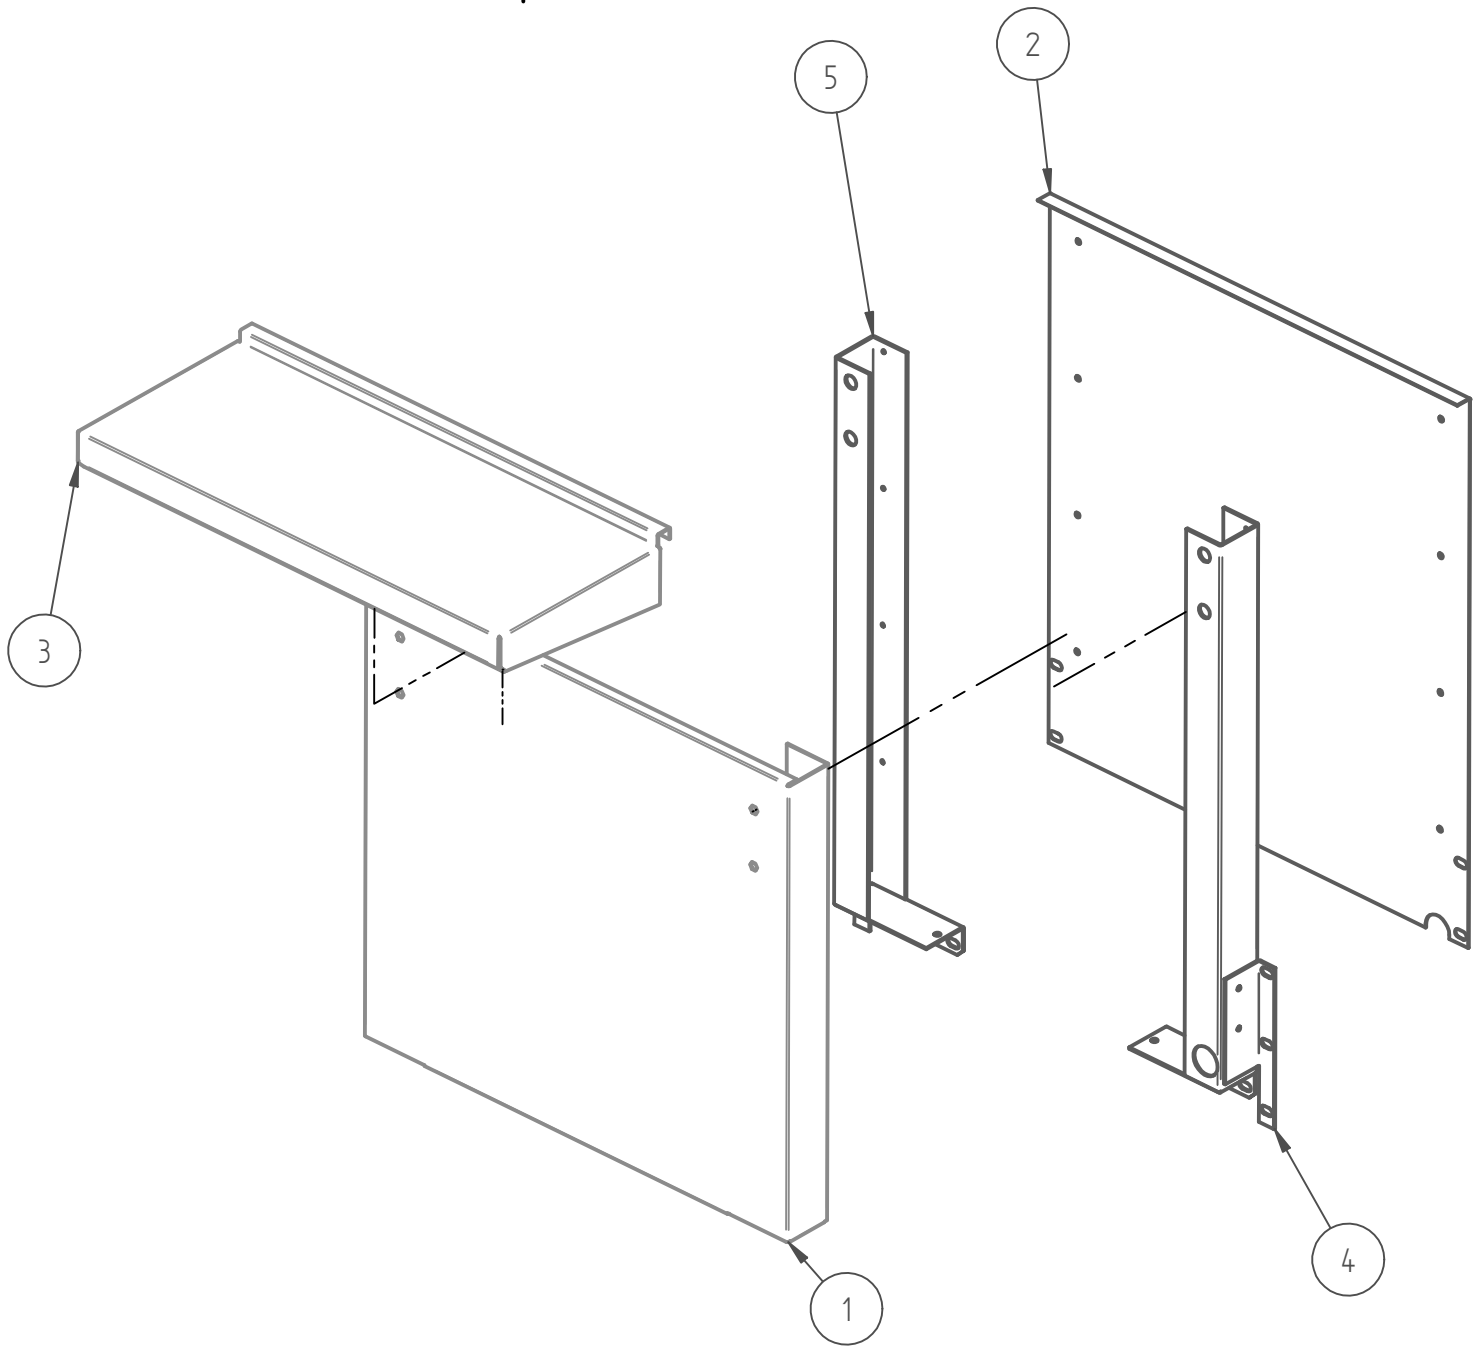

Item	Code	Description	Qty
1	S852995002	FRONT PANEL BS 24"	1
2	S852996002	REAR PANEL BS 24"	1
3	S852975002	BACK SPLASH SHELF 24"	1
4	S853323000	LEFT SUPPORT BACK SPLASH	1
5	S853324000	RIGHT SUPPORTBACK SPLASH	1