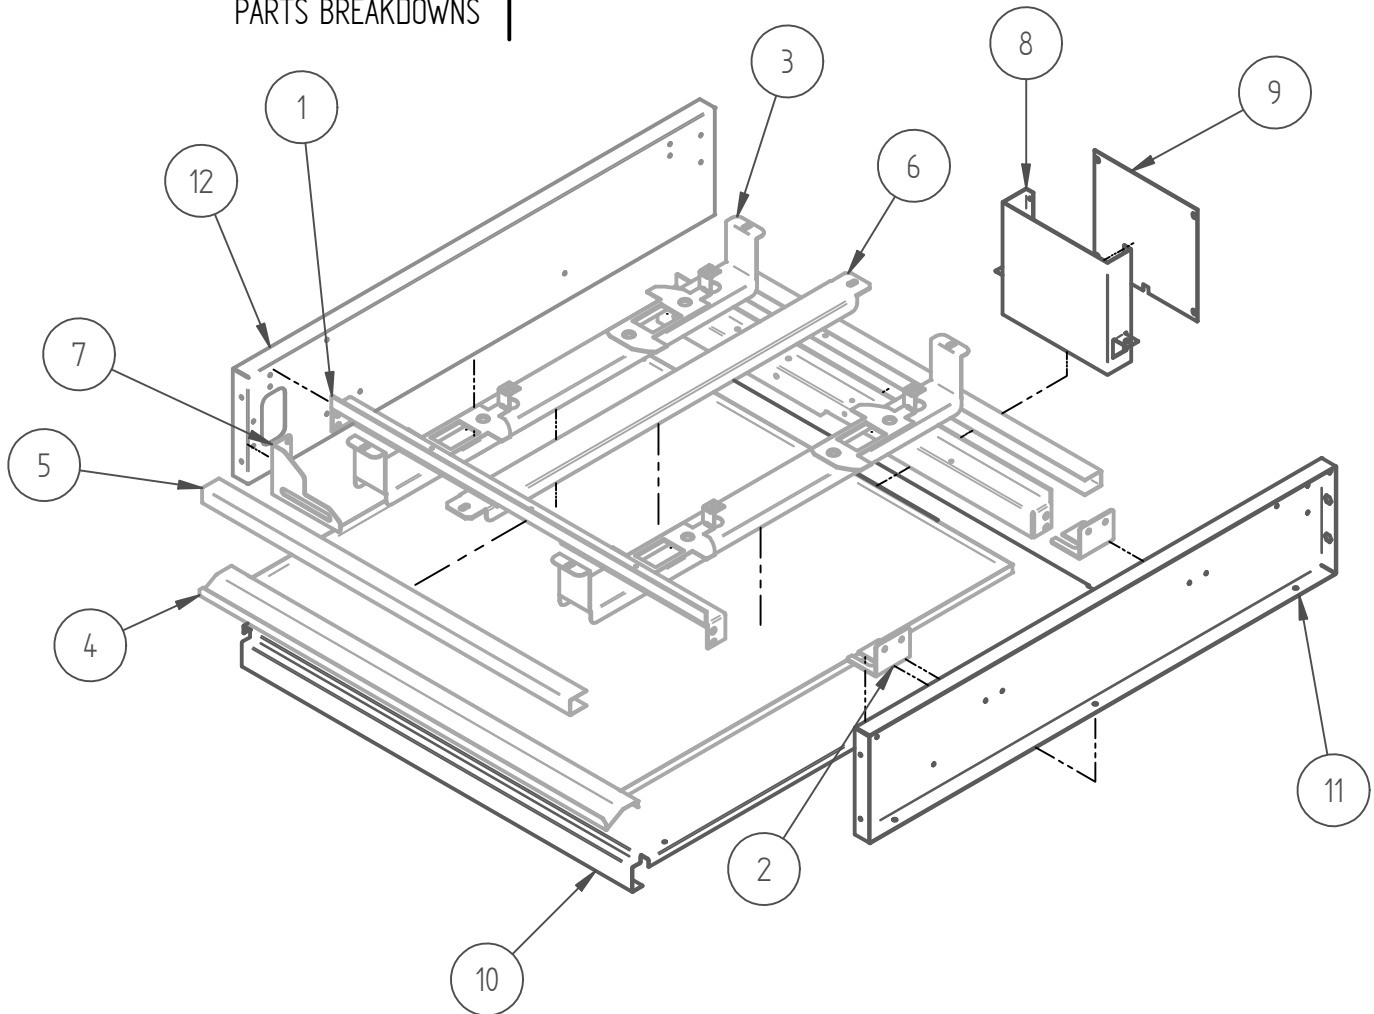

DESPIECE

PARTS BREAKDOWNS

SR-4-24 NG

Item	Code	Description	Qty
1	S853148001-SIERRA	OUTSIDE PANEL OVEN 24" SIERRA	1
2	S853149001	INNER PANEL OVEN 24"	1
3	S853150001-NG	GAS SYSTEM RANGE-OVEN 24"	1
4	S853156002	INNER TOP PANEL RANGE-BURNER 24"	1
5	S853306000	SIERRA DOOR 24"	1
6	S853262001-	back splash 24"	1
10	S855068000	SIERRA KNOB	4

PARTS BREAKDOWNS

Item	Code	Description	Qty
1	S852810002	OUTSIDE REAR 24"	1
2	S852965002	SIDE RIGHT PANEL 24"	1
3	S852811001	BOTTOM FRONT PANEL	1
4	S852966000	TABLE PANEL 24 SIERRA	1
5	S852967002	LEFT SIDE PANEL 24"	1
6	S855404000	BLACK TOP GRATE	4
7	S852911001	COMMAND PANEL RANGER 24"	1

DESPIECE

PARTS BREAKDOWNS

Item	Code	Description	Qty
1	S855668001	FRAME RANGE 24"	1
2	S855633002	REAR OVEN 24"	1
3	S855635001	OVEN BASE 24"	1
4	S852710500	FLOOR SLIDER	2
5	S852968000	OVEN DEFLECTOR 24"	1
6	S855675001	OVEN FLOOR 24"	1
7*	S855639001	FRONT SUPPORT INNER FLOOR 24"	1
8	S852749003	CAPILLARY BULB SUPPORT	1
9	S852969000	MECHANISM SUPPORT RANGE	2
10	S850535000	SUPPORT MECHANISM DOOR	2
11	S850531003	LEVELER MECHANISM SUPPORT	2
12	S852103000	PIEZOELECTRIC	1
13	S852617001	VALVUE SUPPORT RANGE	1
14	S855671001	CEILING RANGE 24"	1
16	S852961000	REGULABLE LEG 6-8 IN ϕ 2"	4
19	S855641001	WIRE GRILL 24"	1
20	S852979000	BURNER SUPPORT RANGE 24"	1
21	S852808000	BOTTOM ZOCLE GUIDE	2
22	S852610200	RIGHT SLIDES SHELF 01	3
23	S852976000	INNER PANEL OVEN 24	2
24	S852610300	LEFT SLIDE 24" SHELF 01	3
25	S852516000	PILOT SUPPORT OVEN	1

PARTS BREAKDOWNS

Item	Code	Description	Qty
1	S852732003	FRONT SUPPORT 24"	2
2	S862648002	SIDE MANIFOLD SUPPORT	2
3	S853110200	BURNER SUPPORT	2
4	S8529920000	GREASE TRAY OVEN 24"	1
5	S862679003	SCREW COVER 24"	2
6	S852700003	CENTRAL GRATE SUPPORT	1
7	S862649002	FRONT MANIFOLD SUPPORT	1
8	S852980000	CHIMNEY CAP	1
9	S852972002	REAR BOTTOM CHIMENY 24	1
10	S852710100	OVEN TRAY 24"	1
11	S852710200	INNER SIDE RIGHT OVEN 24"	1
12	S852710300	INNER SIDE LEFT OVEN 24"	1