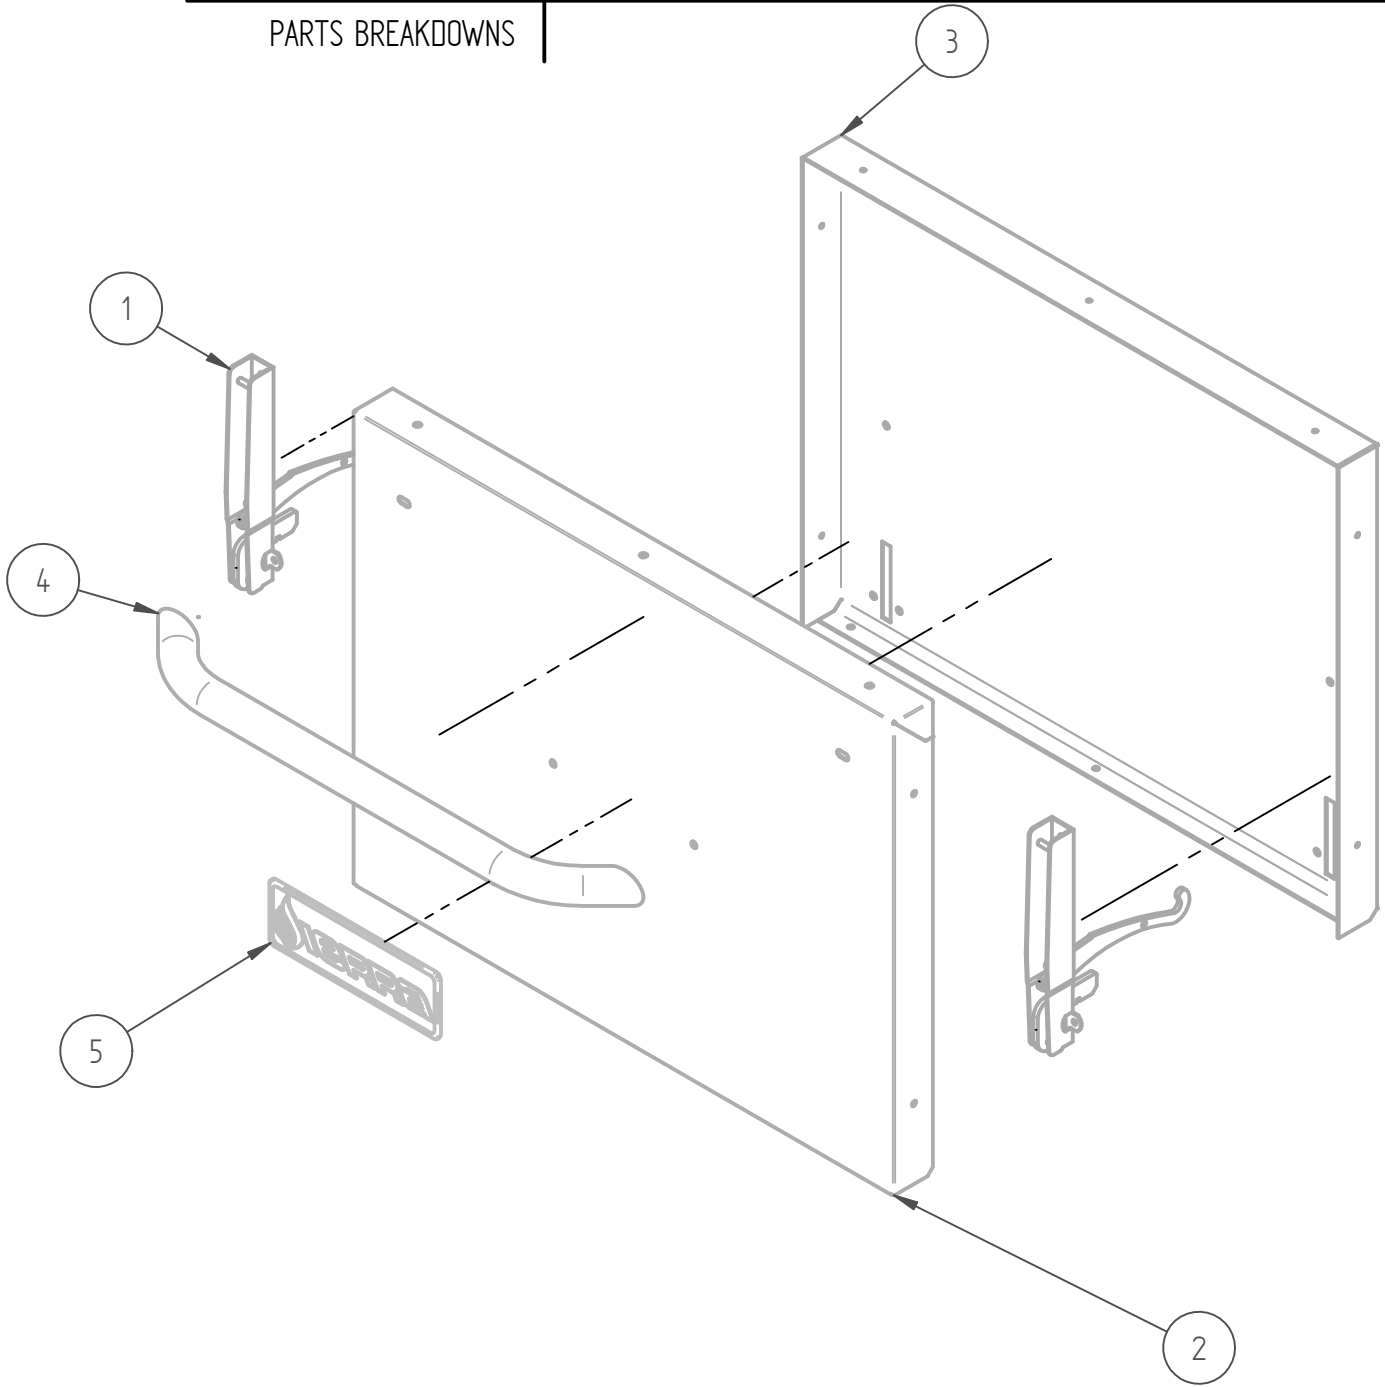

DESPIECE

PARTS BREAKDOWNS

Item	Code	Description	Qty
1	S855668001	FRAME RANGE 24"	1
2	S855633002	REAR OVEN 24"	1
3	S855635001	OVEN BASE 24"	1
4	S852710500	FLOOR SLIDER	2
5	S852968000	OVEN DEFLECTOR 24"	1
6	S855675001	OVEN FLOOR 24"	1
7*	S855639001	FRONT SUPPORT INNER FLOOR 24"	1
8	S852749003	CAPILLARY BULB SUPPORT	1
9	S852969000	MECHANISM SUPPORT RANGE	2
10	S850535000	SUPPORT MECHANISM DOOR	2
11	S850531003	LEVELER MECHANISM SUPPORT	2
12	S852103000	PIEZOELECTRIC	1
13	S852617001	VALVUE SUPPORT RANGE	1
14	S855671001	CEILING RANGE 24"	1
16	S852961000	REGULABLE LEG 6-8 IN ϕ 2"	4
19	S855641001	WIRE GRILL 24"	1
20	S852979000	BURNER SUPPORT RANGE 24"	1
21	S852808000	BOTTOM ZOCLE GUIDE	2
22	S852610200	RIGHT SLIDES SHELF 01	3
23	S852976000	INNER PANEL OVEN 24	2
24	S852610300	LEFT SLIDE 24" SHELF 01	3
25	S852516000	PILOT SUPPORT OVEN	1

PARTS BREAKDOWNS

Item	Code	Description	Qty
1	S852732003	FRONT SUPPORT 24"	2
2	S862648002	SIDE MANIFOLD SUPPORT	2
3	S853110200	BURNER SUPPORT	2
4	S8529920000	GREASE TRAY OVEN 24"	1
5	S862679003	SCREW COVER 24"	2
6	S852700003	CENTRAL GRATE SUPPORT	1
7	S862649002	FRONT MANIFOLD SUPPORT	1
8	S852980000	CHIMNEY CAP	1
9	S852972002	REAR BOTTOM CHIMENY 24	1
10	S852710100	OVEN TRAY 24"	1
11	S852710200	INNER SIDE RIGHT OVEN 24"	1
12	S852710300	INNER SIDE LEFT OVEN 24"	1