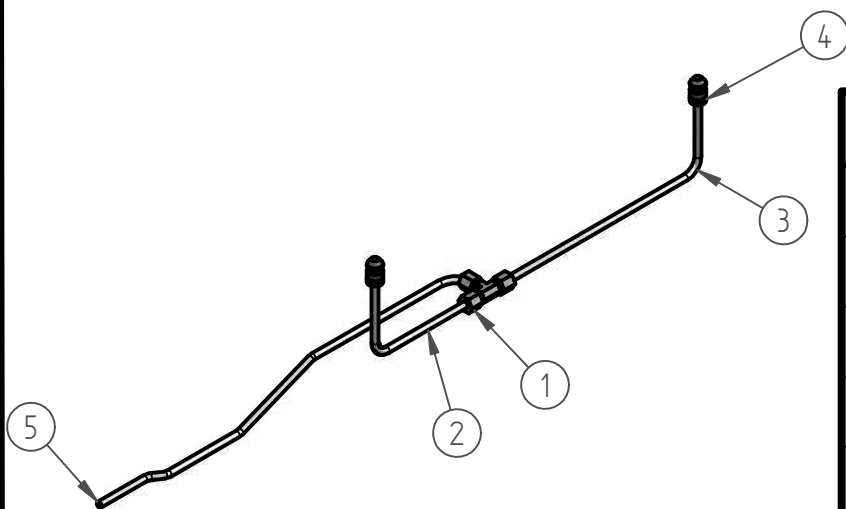

PARTS BREAKDOWNS

Item	Code	Description	Qty
1	S852732003	FRONT SUPPORT 24"	2
2	S862648002	SIDE MANIFOLD SUPPORT	2
3	S853110200	BURNER SUPPORT	2
4	S8529920000	GREASE TRAY OVEN 24"	1
5	S862679003	SCREW COVER 24"	2
6	S852700003	CENTRAL GRATE SUPPORT	1
7	S862649002	FRONT MANIFOLD SUPPORT	1
8	S852980000	CHIMNEY CAP	1
9	S852972002	REAR BOTTOM CHIMENY 24	1
10	S852710100	OVEN TRAY 24"	1
11	S852710200	INNER SIDE RIGHT OVEN 24"	1
12	S852710300	INNER SIDE LEFT OVEN 24"	1

Item	Code	Description	Qty
1	S850527000	DOOR MECHANISM	2
2	S850526004	DOOR OVEN 24 SIERRA	1
3	S850525003	BACKDOOR OVEN 24"	1
4	S855665001	PULL OVEN 24"	1
5	S855067000	SIERRA PLATE	1

PARTS BREAKDOWNS

Item	Code	Subject	Qty
1	S855034000	MANIFOLD 24"	1
2	S862101000	TOP VALVE	4
3	S862103000	PILOT REGULATOR AP7-1	3
4	S852101000	THERMOSTAT ABJ	1
5	conexion cocina quemadores sup	CONNECTION TOP BURNERS	2
6	S862413000	FEMALE ORIFICE # 40	5
7	S855709000	FRONT BURNER BODY	2
8	S855710000	REAR BURNER BODY	2
9	S855019000	CONNECTION STRAIGHT 3/8" CC 3/8" NPT	1
10	s852104000	THERMOPAIR	1
11	S852102000	OVEN VALVE	1
12	S855040000	PILOT CONECTION 3/8"	2
13	S855712000	"U" BURNER	1
14	S855096000	TUBE 3/16" THERMOSTAT-VALVE B	1
15	S855095000	THERMOSTAT-VALVE CONDUCTION 3/8" C+H 24	1
16	S855087000	ELBOW BURNER ALUMINIUM	1
17	S855092000	TUBE PILOT-VALVE OVEN	1
18	S852105000	OVEN PILOT COMPLETE	1