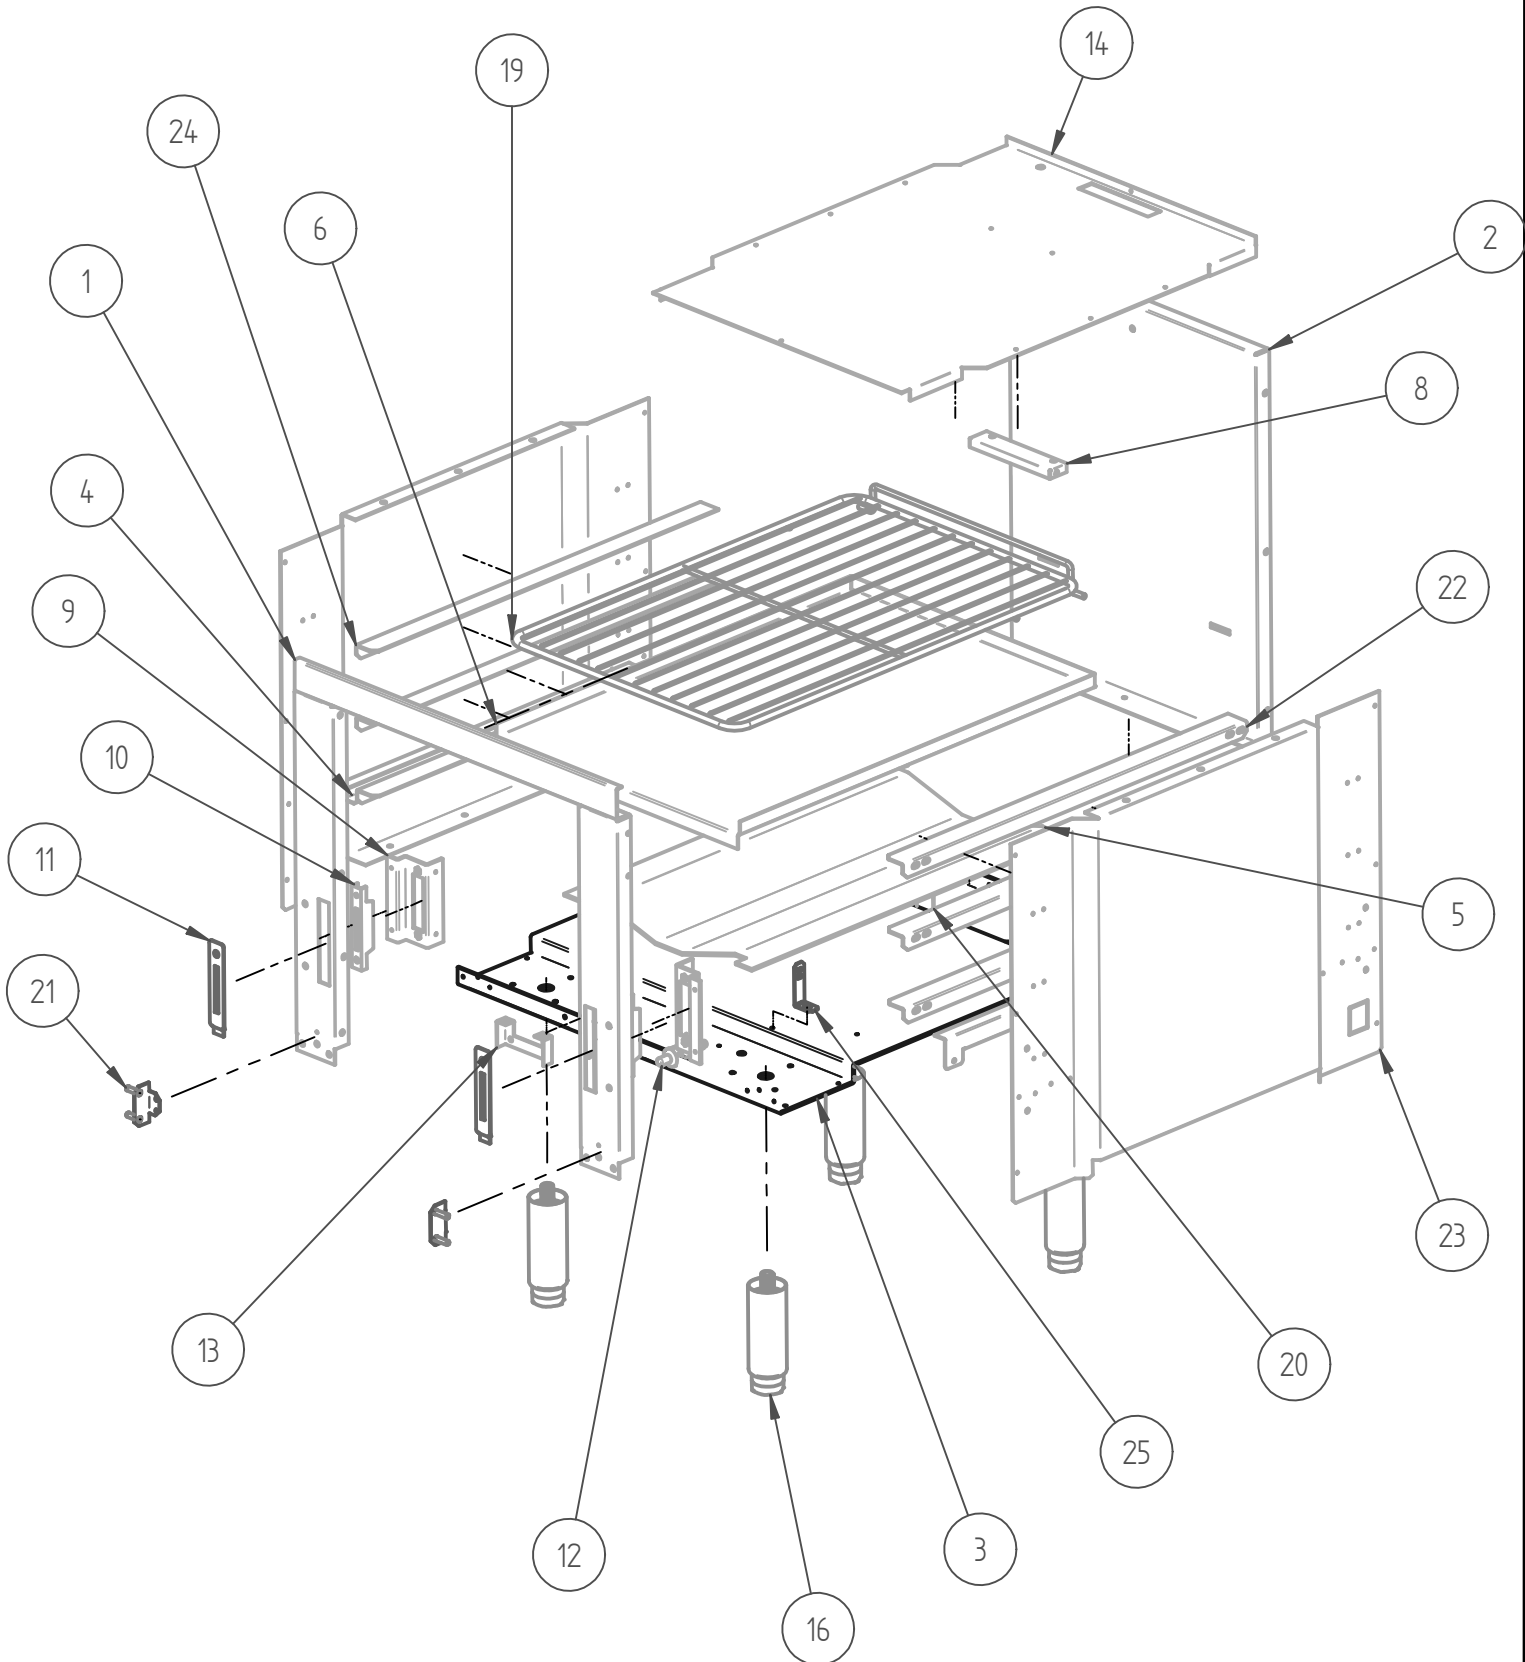

DESPIECE

PARTS BREAKDOWNS

SR-4-24 NG

Item	Code	Description	Qty
1	S853148001-SIERRA	OUTSIDE PANEL OVEN 24" SIERRA	1
2	S853149001	INNER PANEL OVEN 24"	1
3	S853150001-NG	GAS SYSTEM RANGE-OVEN 24"	1
4	S853156002	INNER TOP PANEL RANGE-BURNER 24"	1
5	S853306000	SIERRA DOOR 24"	1
6	S853262001-	back splash 24"	1
10	S855068000	SIERRA KNOB	4

PARTS BREAKDOWNS

Item	Code	Description	Qty
1	S852810002	OUTSIDE REAR 24"	1
2	S852965002	SIDE RIGHT PANEL 24"	1
3	S852811001	BOTTOM FRONT PANEL	1
4	S852966000	TABLE PANEL 24 SIERRA	1
5	S852967002	LEFT SIDE PANEL 24"	1
6	S855404000	BLACK TOP GRATE	4
7	S852911001	COMMAND PANEL RANGER 24"	1

DESPIECE

PARTS BREAKDOWNS

Item	Code	Description	Qty
1	S855668001	FRAME RANGE 24"	1
2	S855633002	REAR OVEN 24"	1
3	S855635001	OVEN BASE 24"	1
4	S852710500	FLOOR SLIDER	2
5	S852968000	OVEN DEFLECTOR 24"	1
6	S855675001	OVEN FLOOR 24"	1
7*	S855639001	FRONT SUPPORT INNER FLOOR 24"	1
8	S852749003	CAPILLARY BULB SUPPORT	1
9	S852969000	MECHANISM SUPPORT RANGE	2
10	S850535000	SUPPORT MECHANISM DOOR	2
11	S850531003	LEVELER MECHANISM SUPPORT	2
12	S852103000	PIEZOELECTRIC	1
13	S852617001	VALVUE SUPPORT RANGE	1
14	S855671001	CEILING RANGE 24"	1
16	S852961000	REGULABLE LEG 6-8 IN ϕ 2"	4
19	S855641001	WIRE GRILL 24"	1
20	S852979000	BURNER SUPPORT RANGE 24"	1
21	S852808000	BOTTOM ZOCLE GUIDE	2
22	S852610200	RIGHT SLIDES SHELF 01	3
23	S852976000	INNER PANEL OVEN 24	2
24	S852610300	LEFT SLIDE 24" SHELF 01	3
25	S852516000	PILOT SUPPORT OVEN	1