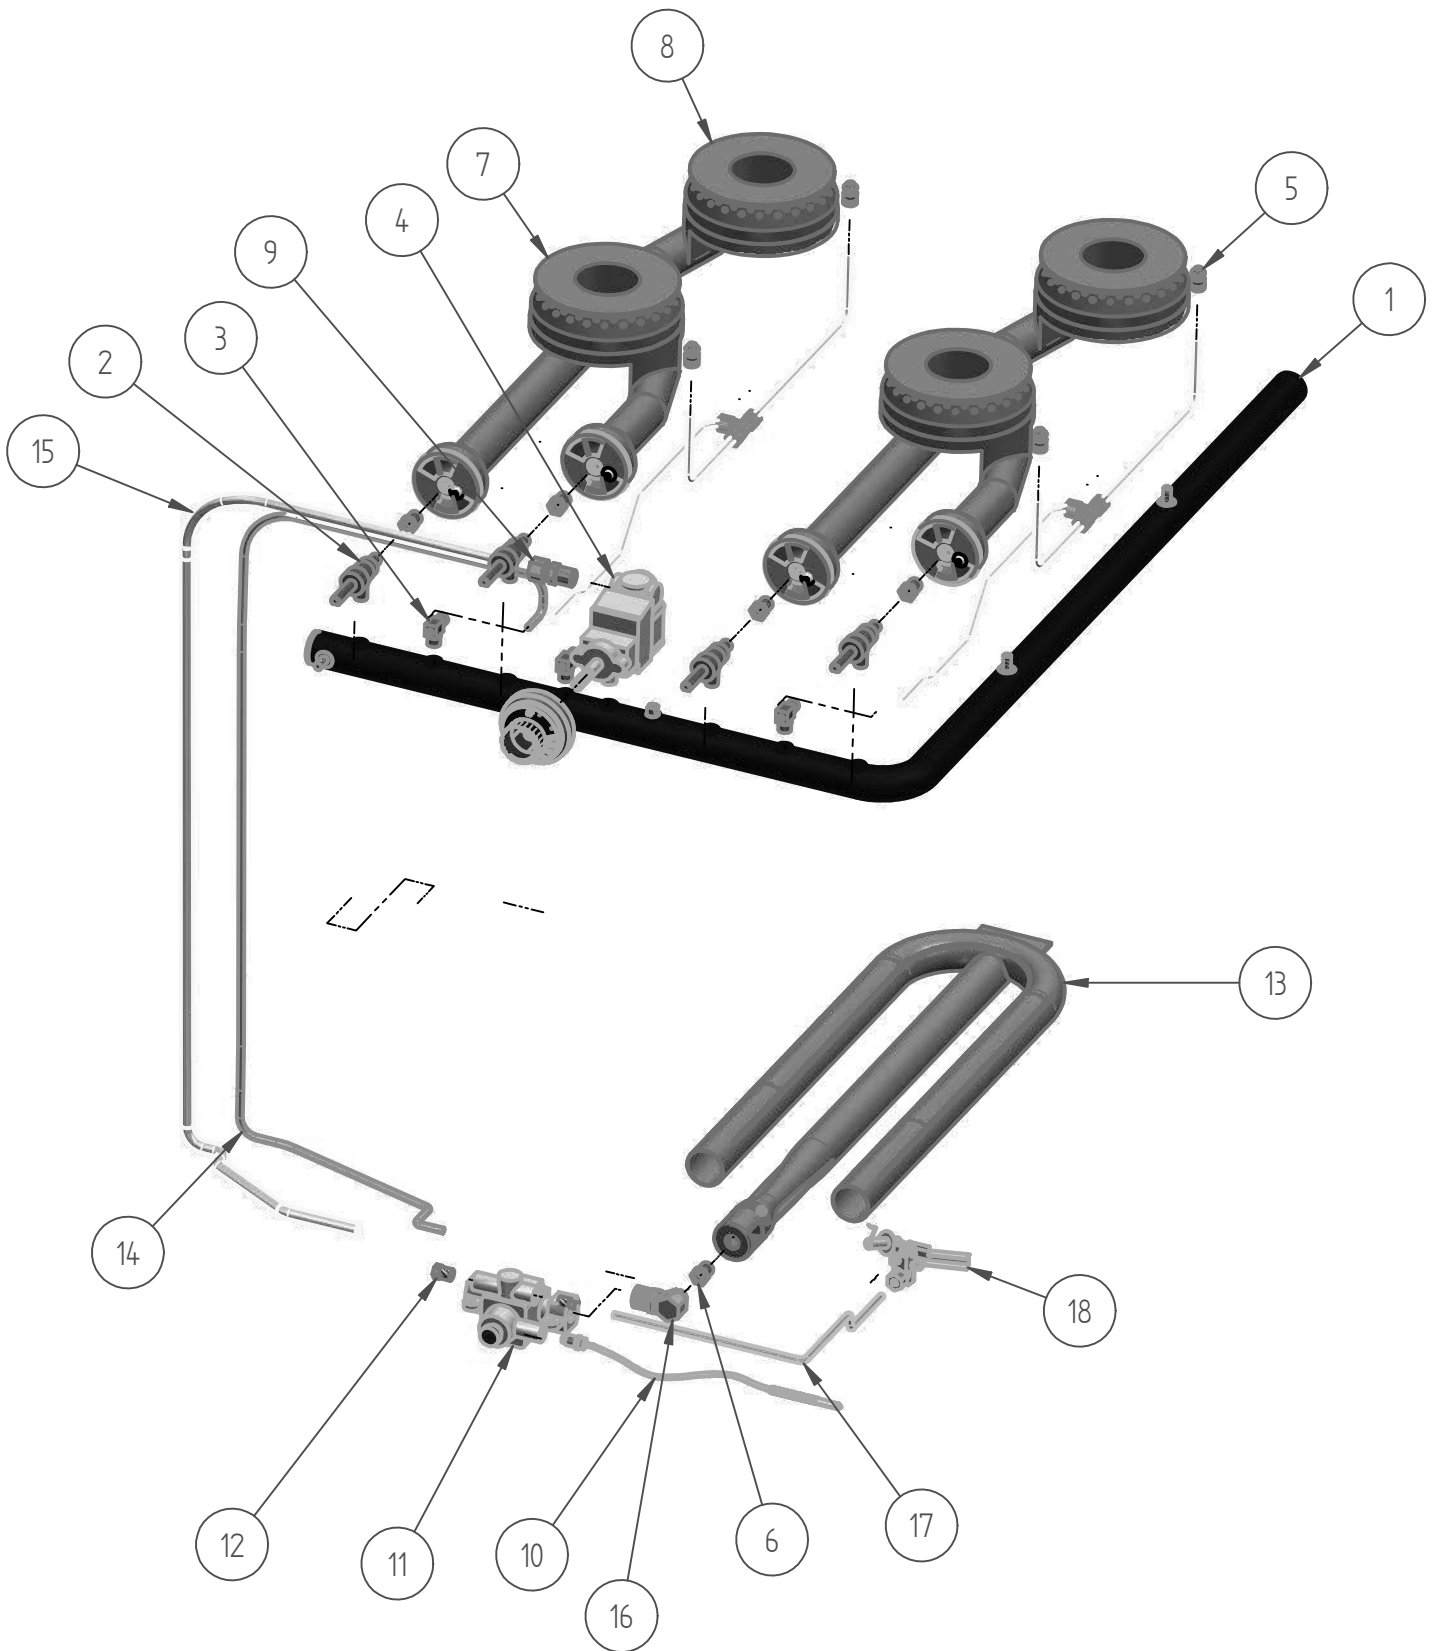

DESPIECE

PARTS BREAKDOWNS

Item	Code	Description	Qty
1	S855668001	FRAME RANGE 24"	1
2	S855633002	REAR OVEN 24"	1
3	S855635001	OVEN BASE 24"	1
4	S852710500	FLOOR SLIDER	2
5	S852968000	OVEN DEFLECTOR 24"	1
6	S855675001	OVEN FLOOR 24"	1
7*	S855639001	FRONT SUPPORT INNER FLOOR 24"	1
8	S852749003	CAPILLARY BULB SUPPORT	1
9	S852969000	MECHANISM SUPPORT RANGE	2
10	S850535000	SUPPORT MECHANISM DOOR	2
11	S850531003	LEVELER MECHANISM SUPPORT	2
12	S852103000	PIEZOELECTRIC	1
13	S852617001	VALVUE SUPPORT RANGE	1
14	S855671001	CEILING RANGE 24"	1
16	S852961000	REGULABLE LEG 6-8 IN ϕ 2"	4
19	S855641001	WIRE GRILL 24"	1
20	S852979000	BURNER SUPPORT RANGE 24"	1
21	S852808000	BOTTOM ZOCLE GUIDE	2
22	S852610200	RIGHT SLIDES SHELF 01	3
23	S852976000	INNER PANEL OVEN 24	2
24	S852610300	LEFT SLIDE 24" SHELF 01	3
25	S852516000	PILOT SUPPORT OVEN	1

Item	Code	Description	Qty
1	S850527000	DOOR MECHANISM	2
2	S850526004	DOOR OVEN 24 SIERRA	1
3	S850525003	BACKDOOR OVEN 24"	1
4	S855665001	PULL OVEN 24"	1
5	S855067000	SIERRA PLATE	1

PARTS BREAKDOWNS

Item	Code	Subject	Qty
1	S855034000	MANIFOLD 24"	1
2	S862101000	TOP VALVE	4
3	S862103000	PILOT REGULATOR AP7-1	3
4	S852101000	THERMOSTAT ABJ	1
5	conexion cocina quemadores sup	CONNECTION TOP BURNERS	2
6	S862413000	FEMALE ORIFICE # 40	5
7	S855709000	FRONT BURNER BODY	2
8	S855710000	REAR BURNER BODY	2
9	S855019000	CONNECTION STRAIGHT 3/8" CC 3/8" NPT	1
10	s852104000	THERMOPAIR	1
11	S852102000	OVEN VALVE	1
12	S855040000	PILOT CONECTION 3/8"	2
13	S855712000	"U" BURNER	1
14	S855096000	TUBE 3/16" THERMOSTAT-VALVE B	1
15	S855095000	THERMOSTAT-VALVE CONDUCTION 3/8" C+H 24	1
16	S855087000	ELBOW BURNER ALUMINIUM	1
17	S855092000	TUBE PILOT-VALVE OVEN	1
18	S852105000	OVEN PILOT COMPLETE	1