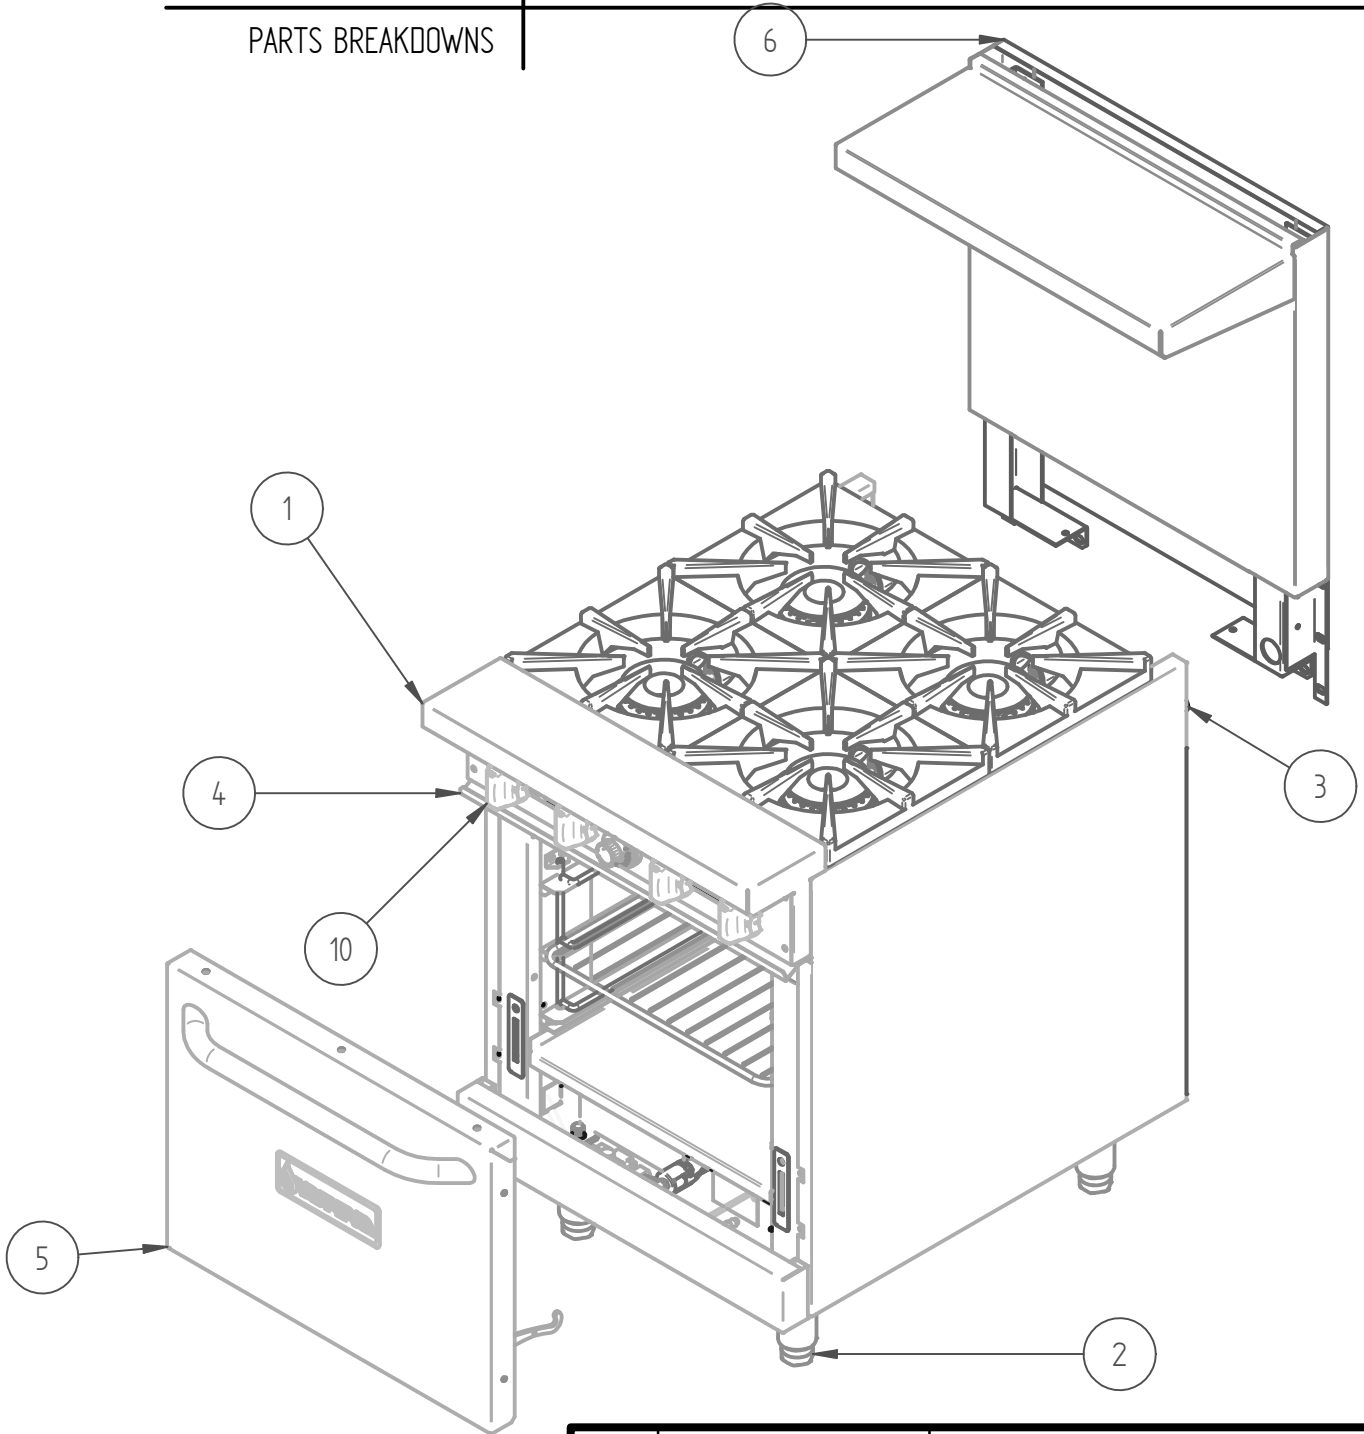

DESPIECE

PARTS BREAKDOWNS

SR-4-24 NG

Item	Code	Description	Qty
1	S853148001-SIERRA	OUTSIDE PANEL OVEN 24" SIERRA	1
2	S853149001	INNER PANEL OVEN 24"	1
3	S853150001-NG	GAS SYSTEM RANGE-OVEN 24"	1
4	S853156002	INNER TOP PANEL RANGE-BURNER 24"	1
5	S853306000	SIERRA DOOR 24"	1
6	S853262001-	back splash 24"	1
10	S855068000	SIERRA KNOB	4

PARTS BREAKDOWNS

Item	Code	Description	Qty
1	S852810002	OUTSIDE REAR 24"	1
2	S852965002	SIDE RIGHT PANEL 24"	1
3	S852811001	BOTTOM FRONT PANEL	1
4	S852966000	TABLE PANEL 24 SIERRA	1
5	S852967002	LEFT SIDE PANEL 24"	1
6	S855404000	BLACK TOP GRATE	4
7	S852911001	COMMAND PANEL RANGER 24"	1

DESPIECE

PARTS BREAKDOWNS

Item	Code	Description	Qty
1	S855668001	FRAME RANGE 24"	1
2	S855633002	REAR OVEN 24"	1
3	S855635001	OVEN BASE 24"	1
4	S852710500	FLOOR SLIDER	2
5	S852968000	OVEN DEFLECTOR 24"	1
6	S855675001	OVEN FLOOR 24"	1
7*	S855639001	FRONT SUPPORT INNER FLOOR 24"	1
8	S852749003	CAPILLARY BULB SUPPORT	1
9	S852969000	MECHANISM SUPPORT RANGE	2
10	S850535000	SUPPORT MECHANISM DOOR	2
11	S850531003	LEVELER MECHANISM SUPPORT	2
12	S852103000	PIEZOELECTRIC	1
13	S852617001	VALVUE SUPPORT RANGE	1
14	S855671001	CEILING RANGE 24"	1
16	S852961000	REGULABLE LEG 6-8 IN ϕ 2"	4
19	S855641001	WIRE GRILL 24"	1
20	S852979000	BURNER SUPPORT RANGE 24"	1
21	S852808000	BOTTOM ZOCLE GUIDE	2
22	S852610200	RIGHT SLIDES SHELF 01	3
23	S852976000	INNER PANEL OVEN 24	2
24	S852610300	LEFT SLIDE 24" SHELF 01	3
25	S852516000	PILOT SUPPORT OVEN	1

PARTS BREAKDOWNS

Item	Code	Description	Qty
1	S852732003	FRONT SUPPORT 24"	2
2	S862648002	SIDE MANIFOLD SUPPORT	2
3	S853110200	BURNER SUPPORT	2
4	S8529920000	GREASE TRAY OVEN 24"	1
5	S862679003	SCREW COVER 24"	2
6	S852700003	CENTRAL GRATE SUPPORT	1
7	S862649002	FRONT MANIFOLD SUPPORT	1
8	S852980000	CHIMNEY CAP	1
9	S852972002	REAR BOTTOM CHIMENY 24	1
10	S852710100	OVEN TRAY 24"	1
11	S852710200	INNER SIDE RIGHT OVEN 24"	1
12	S852710300	INNER SIDE LEFT OVEN 24"	1