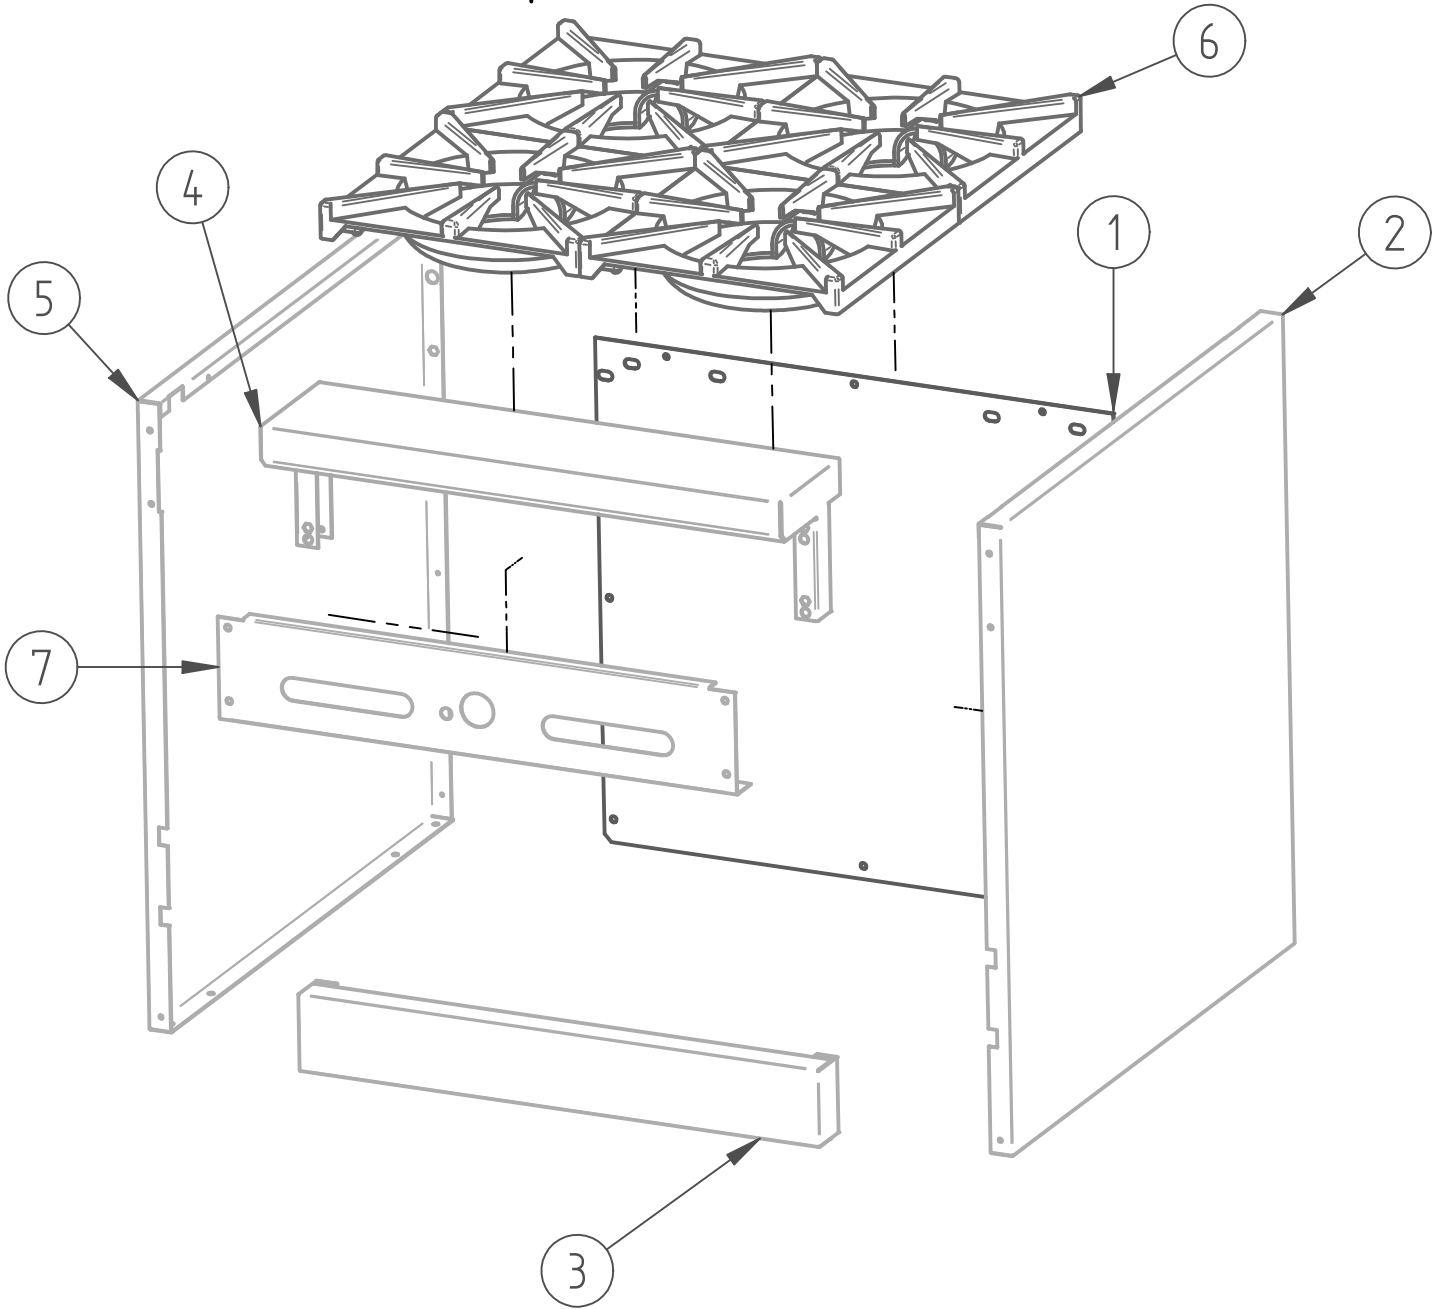

DESPIECE

PARTS BREAKDOWNS

SR-4-24 NG

Item	Code	Description	Qty
1	S853148001-SIERRA	OUTSIDE PANEL OVEN 24" SIERRA	1
2	S853149001	INNER PANEL OVEN 24"	1
3	S853150001-NG	GAS SYSTEM RANGE-OVEN 24"	1
4	S853156002	INNER TOP PANEL RANGE-BURNER 24"	1
5	S853306000	SIERRA DOOR 24"	1
6	S853262001-	back splash 24"	1
10	S855068000	SIERRA KNOB	4

PARTS BREAKDOWNS

Item	Code	Description	Qty
1	S852810002	OUTSIDE REAR 24"	1
2	S852965002	SIDE RIGHT PANEL 24"	1
3	S852811001	BOTTOM FRONT PANEL	1
4	S852966000	TABLE PANEL 24 SIERRA	1
5	S852967002	LEFT SIDE PANEL 24"	1
6	S855404000	BLACK TOP GRATE	4
7	S852911001	COMMAND PANEL RANGER 24"	1

DESPIECE

PARTS BREAKDOWNS

Item	Code	Description	Qty
1	S855668001	FRAME RANGE 24"	1
2	S855633002	REAR OVEN 24"	1
3	S855635001	OVEN BASE 24"	1
4	S852710500	FLOOR SLIDER	2
5	S852968000	OVEN DEFLECTOR 24"	1
6	S855675001	OVEN FLOOR 24"	1
7*	S855639001	FRONT SUPPORT INNER FLOOR 24"	1
8	S852749003	CAPILLARY BULB SUPPORT	1
9	S852969000	MECHANISM SUPPORT RANGE	2
10	S850535000	SUPPORT MECHANISM DOOR	2
11	S850531003	LEVELER MECHANISM SUPPORT	2
12	S852103000	PIEZOELECTRIC	1
13	S852617001	VALVUE SUPPORT RANGE	1
14	S855671001	CEILING RANGE 24"	1
16	S852961000	REGULABLE LEG 6-8 IN ϕ 2"	4
19	S855641001	WIRE GRILL 24"	1
20	S852979000	BURNER SUPPORT RANGE 24"	1
21	S852808000	BOTTOM ZOCLE GUIDE	2
22	S852610200	RIGHT SLIDES SHELF 01	3
23	S852976000	INNER PANEL OVEN 24	2
24	S852610300	LEFT SLIDE 24" SHELF 01	3
25	S852516000	PILOT SUPPORT OVEN	1