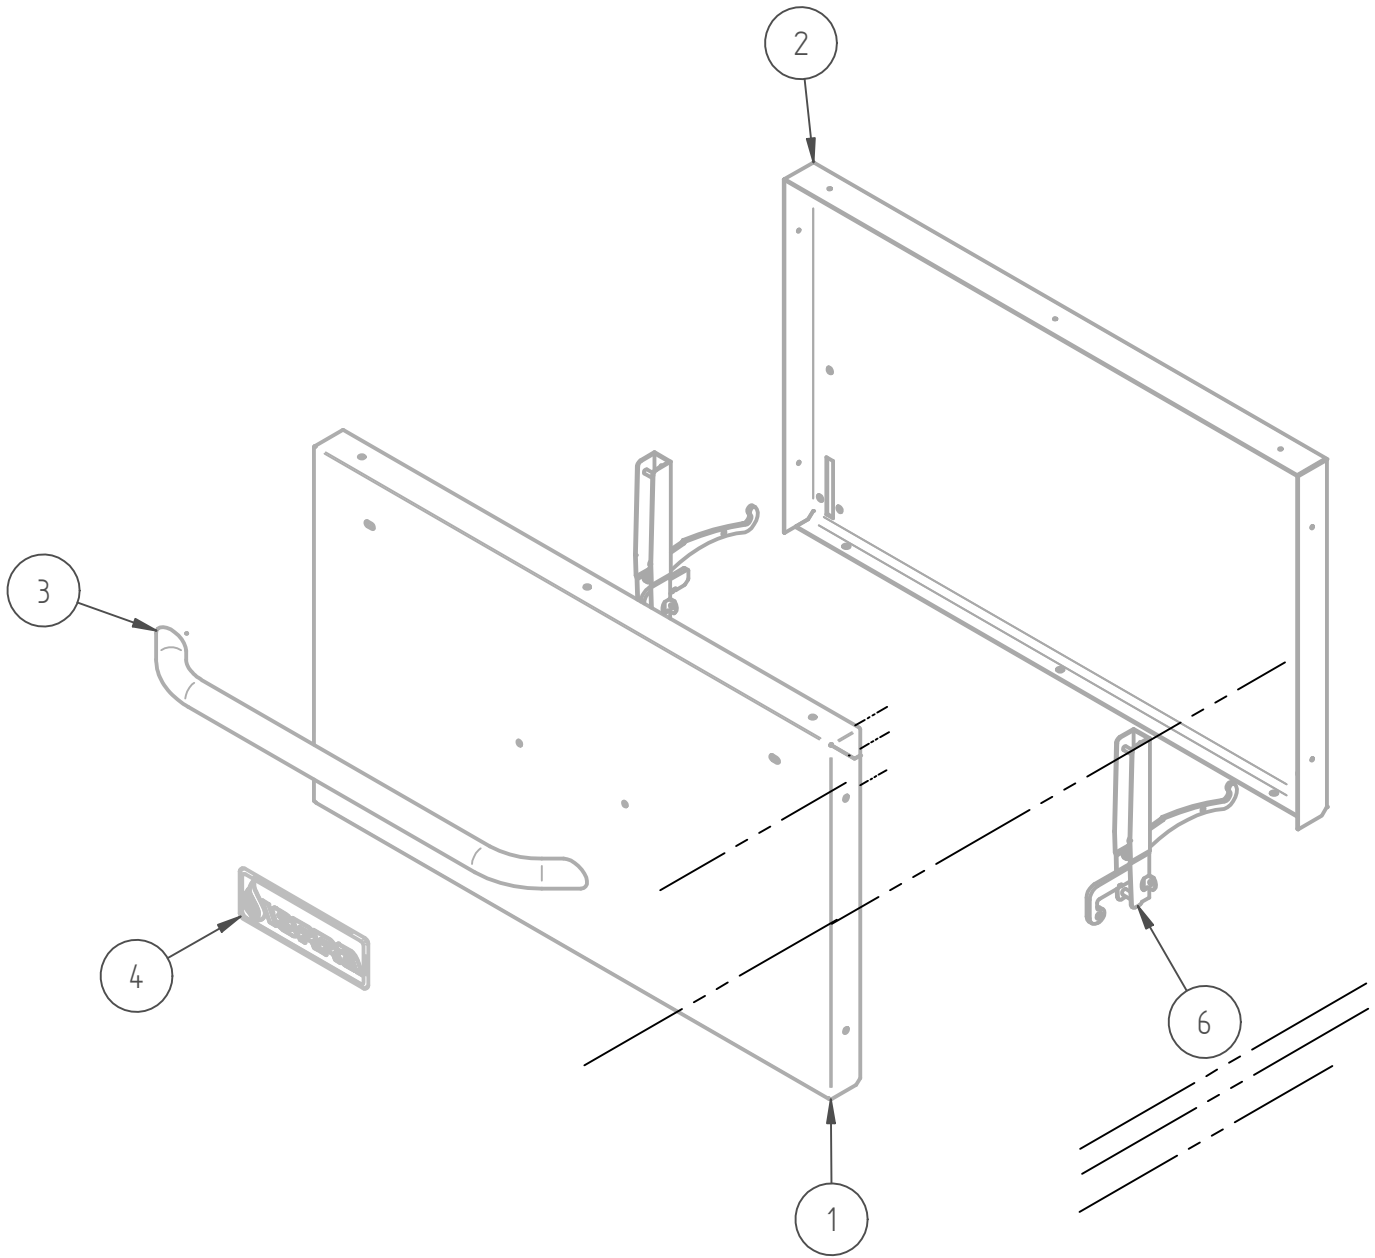

PARTS BREAKDOWNS

Item	Code	Description	Qty
1	S852802003	LEFT SIDE OVEN	1
2	S852801003	SIDE RIGHT OVEN	1
3	S852607001	FRONT TABLE 36" SIERRA	1
4	S852964001	COMMAND PANEL 36" RANGE-OVEN SIERRA	1
5	S852803003	REAR PANEL OVEN 36"	1
6	S855404000	BLACK TOP GRATE	6
7	S852605001	LEFT FRAME COVER	1
8	S852606001	RIGHT FRAME COVER	1
9	S852804001	BOTTOM FRAME DOOR COVER 36"	1

DESPIECE

PARTS BREAKDOWNS

Item	Code	Description	Qty
1	S855682001	OVEN FRAME 36"	1
2	S855672001	RIGHT SIDE OVEN 36"	2
3	S855649001	INNER REAR OVEN 36"	1
4	S855616001	OVEN BASE 36"	1
5	S852741001	OVEN DEFLECTOR 36"	1
6	S855681001	OVEN FLOOR 36"	1
7	S852766001	OVEN FLOOR SUPPORT 36"	1
8	S852749000	BULB THERMOSTAT SUPPORT	1
9	S855622001	WIRE GRILL 36"	1
10	S855670001	MECHANISM SUPPORT RIGHT OVEN	2
11	S850535000	SUPPORT MECHANISM DOOR	2
12	S850531000	MECHANISM LEVELER OVEN	2
13	S852103000	PIEZOELECTRIC	1
14	S852617001	SUPPORT VALVUE OVEN	1
15	S855680001	OVEN CEILING 36"	1
16	S855623001	RACK GUIDE OVEN	2
17	S852961000	PATA REGULABLE 6-8 IN ϕ 2"	4
18	S852601001	BOTTOM RACK SUPPORT	4
19	S852602002	UPPER SIDE SUPPORT OVEN	2
20	S852602001	SIDE SUPPORT OVEN	2
21	S852601002	TOP RACK SUPPORT	4
22	S852516000	PILOT SUPPORT OVEN	1
23	S852710400	FLOOR SLIDER	2

PARTS BREAKDOWNS

Item	Code	Description	Qty
1	S852752003	INNER LEFT SIDE PANEL	1
2	S852756003	INNER RIGHT SIDE PANEL	1
3	S852736002	FRONT SUPPORT 36"	2
4	S862648002	SIDE MANIFOLD SUPPORT	2
5	S853110200	BURNER SUPPORT	3
6	S852759002	BASE TRAY 36"	1
7	S852700003	CENTRAL GRATE SUPPORT	2
8	S862680002	SCREW COVER 36"	2
9	S862649002	FRONT MANIFOLD SUPPORT	1
10	S852603002	CHIMENY	1
11	s852993000	GREASE TRAY OVEN 36"	1
12	S852758002	REAR BOTTOM CHIMENY	1

Item	Code	Description	Qty
1	S852604004	SIERRA DOOR 36"	1
2	S850530003	COUNTER DOOR OVEN 36	1
3	S855654001	PULL 36"	1
4	S855067000	SIERRA PLATE	1
6	S850527000	DOOR MECHANISM	2

PARTS BREAKDOWNS

PARTS BREAKDOWNS