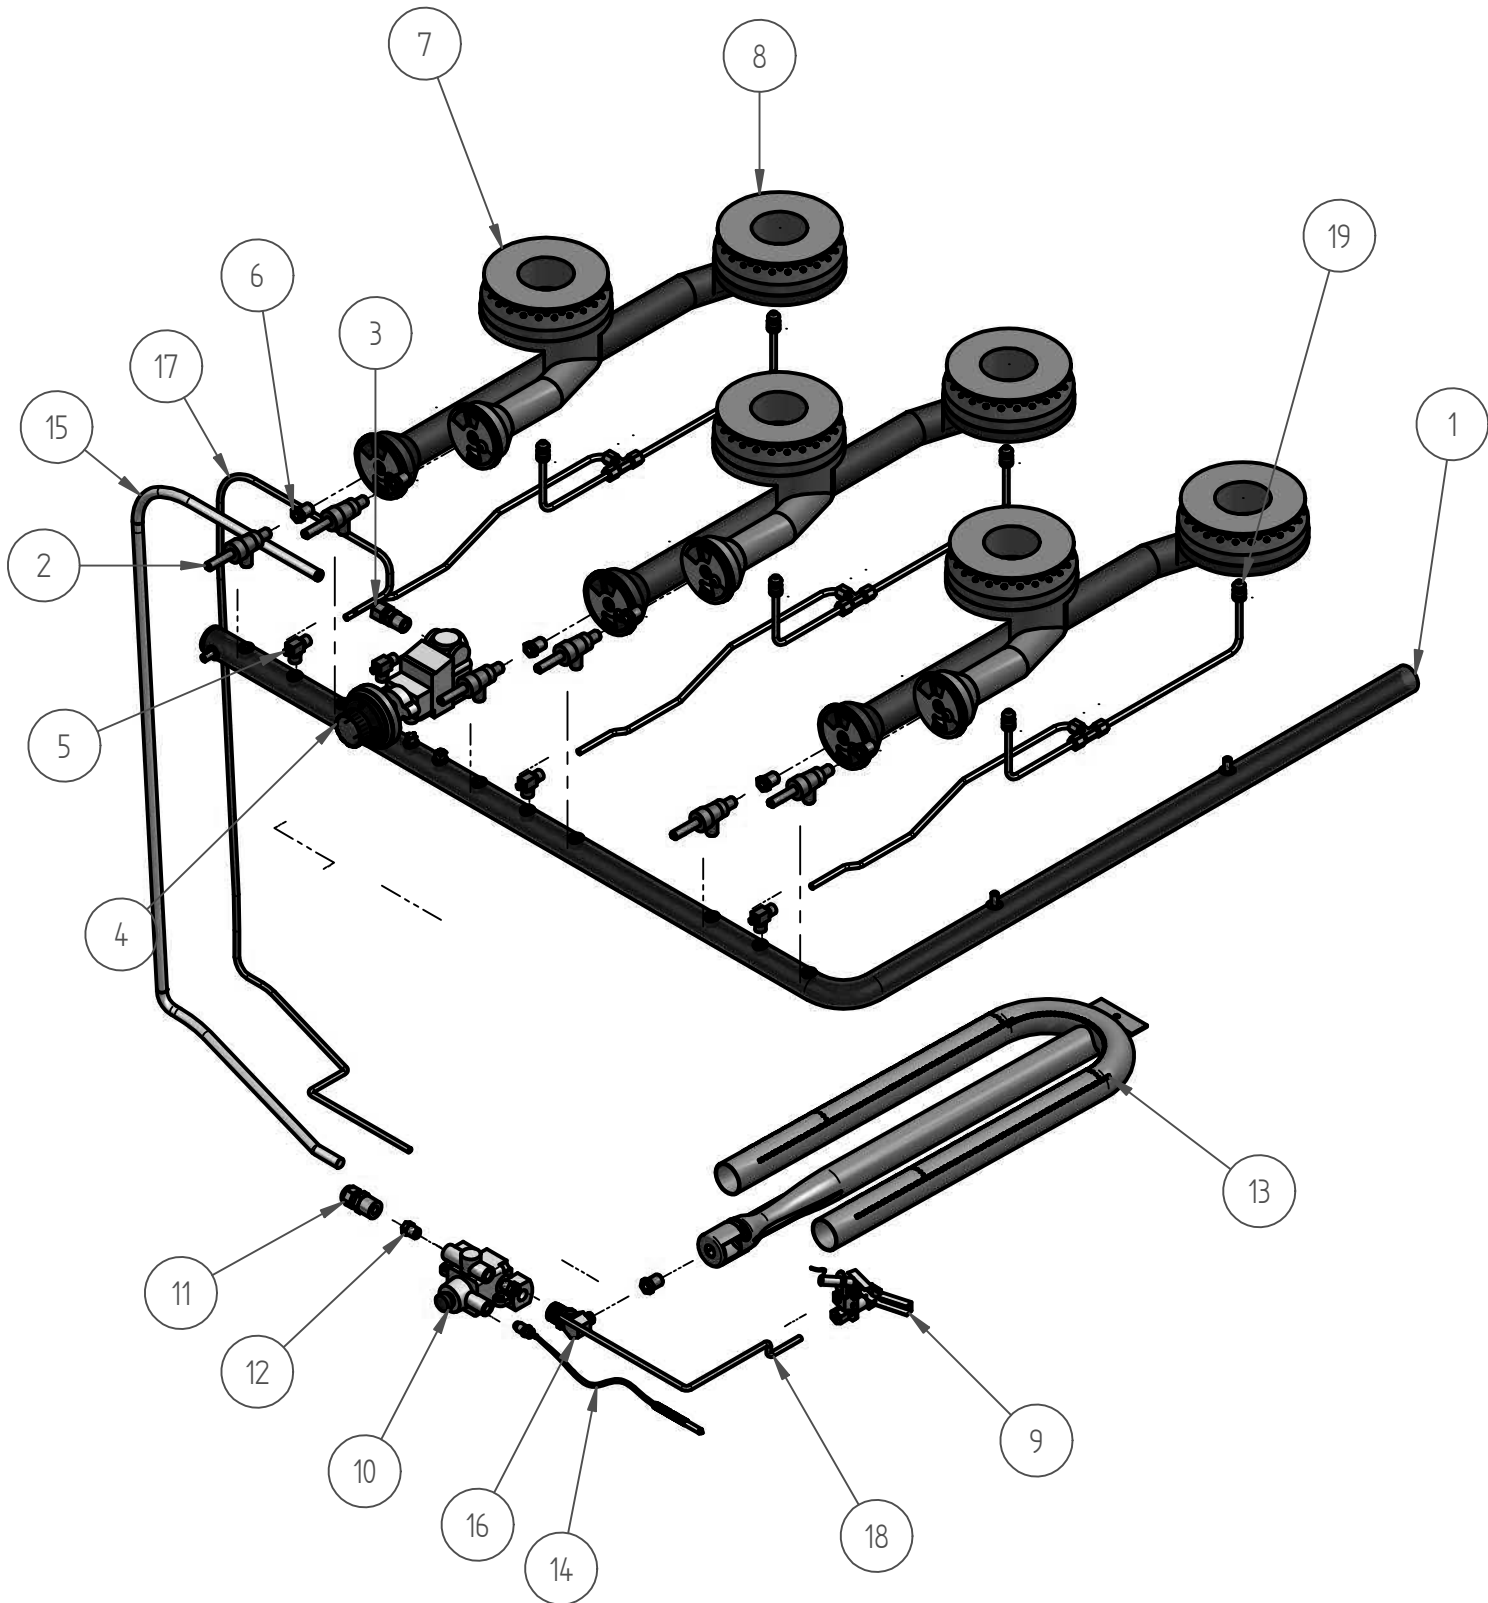

PARTS BREAKDOWNS

PARTS BREAKDOWNS

Item	Code	Description	Qty
1	S855033000	MANIFOLD PIPE 36"	1
2	S862101000	TOP BURNER VALVE	6
3	S855019000	STRAIGHT CONNECTION 3/8" CC 3/8" NPT	1
4	S852101000	THERMOSTAT ABJ	1
5	S862103000	PILOT VALVE AP7-1	4
6	S862413000	FEMALE ORIFICE # 40	7
7	S855709000	FRONT BURNER BODY	3
8	S855710000	REAR BURNER BODY	3
9	S852105000	OVEN PILOT COMPLETE	1
10	S852102000	OVEN VALVE	1
11	602131M0008	STRAIGHT CONECTION 3/8" NPT 3/8 CC	1
12	S855040000	PILOT CONECTION 3/8"	2
13	S855712000	"U" BURNER	1
14	s852104000	THERMOPAIR	1
15	S855074000	CONDUCT 3/8" THERMOSTA- VALVE C+H 36"	1
16	S855087000	ELBOW BURNER ALUMINIUM	1
17	S855093000	TUBE 3/16" THERMOSTAT-VALVE	1
18	S855092000	TUBE PILOT-VALVE OVEN	1
19	conexion cocina quemadores sup	CONECTION TOP BURNERS	3