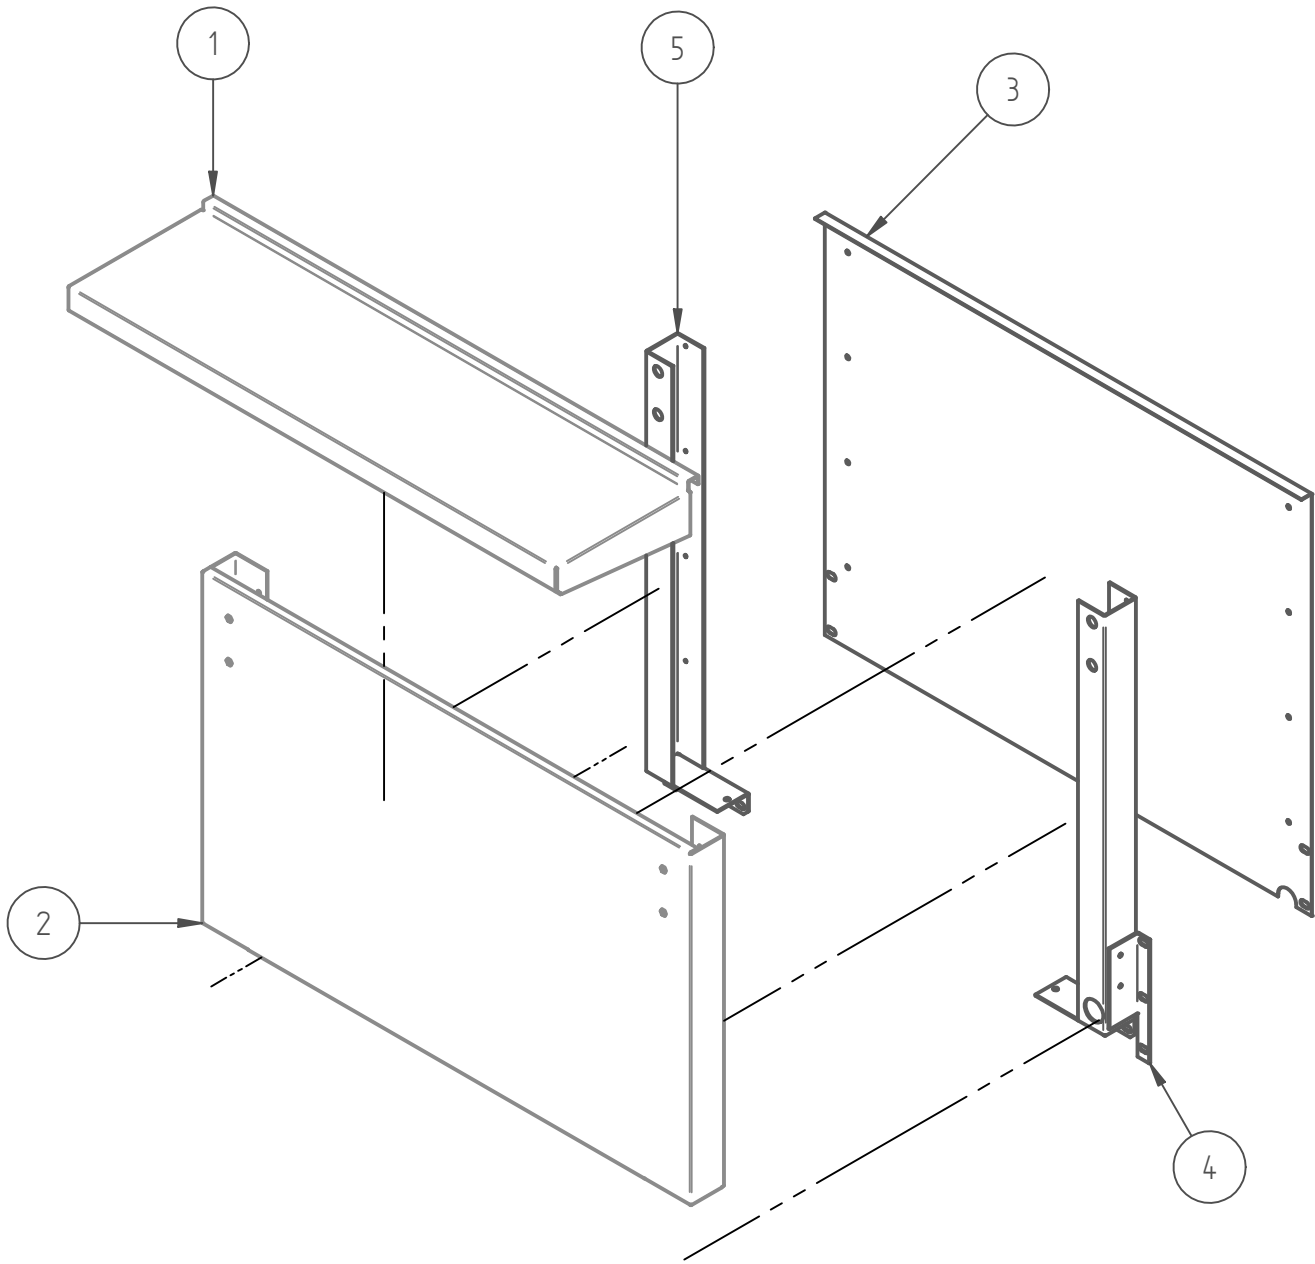

PARTS BREAKDOWNS

Item	Code	Description	Qty
1	S852876002	BACK SPLASH SHLEF 36"	1
2	S852982002	FRONT PANEL BS 36"	1
3	S852983002	REAR PANEL BS 36"	1
4	S853323000	LEFT SUPPORT BACK SPLASH	1
5	S853324000	RIGHT SUPPORTBACK SPLASH	1