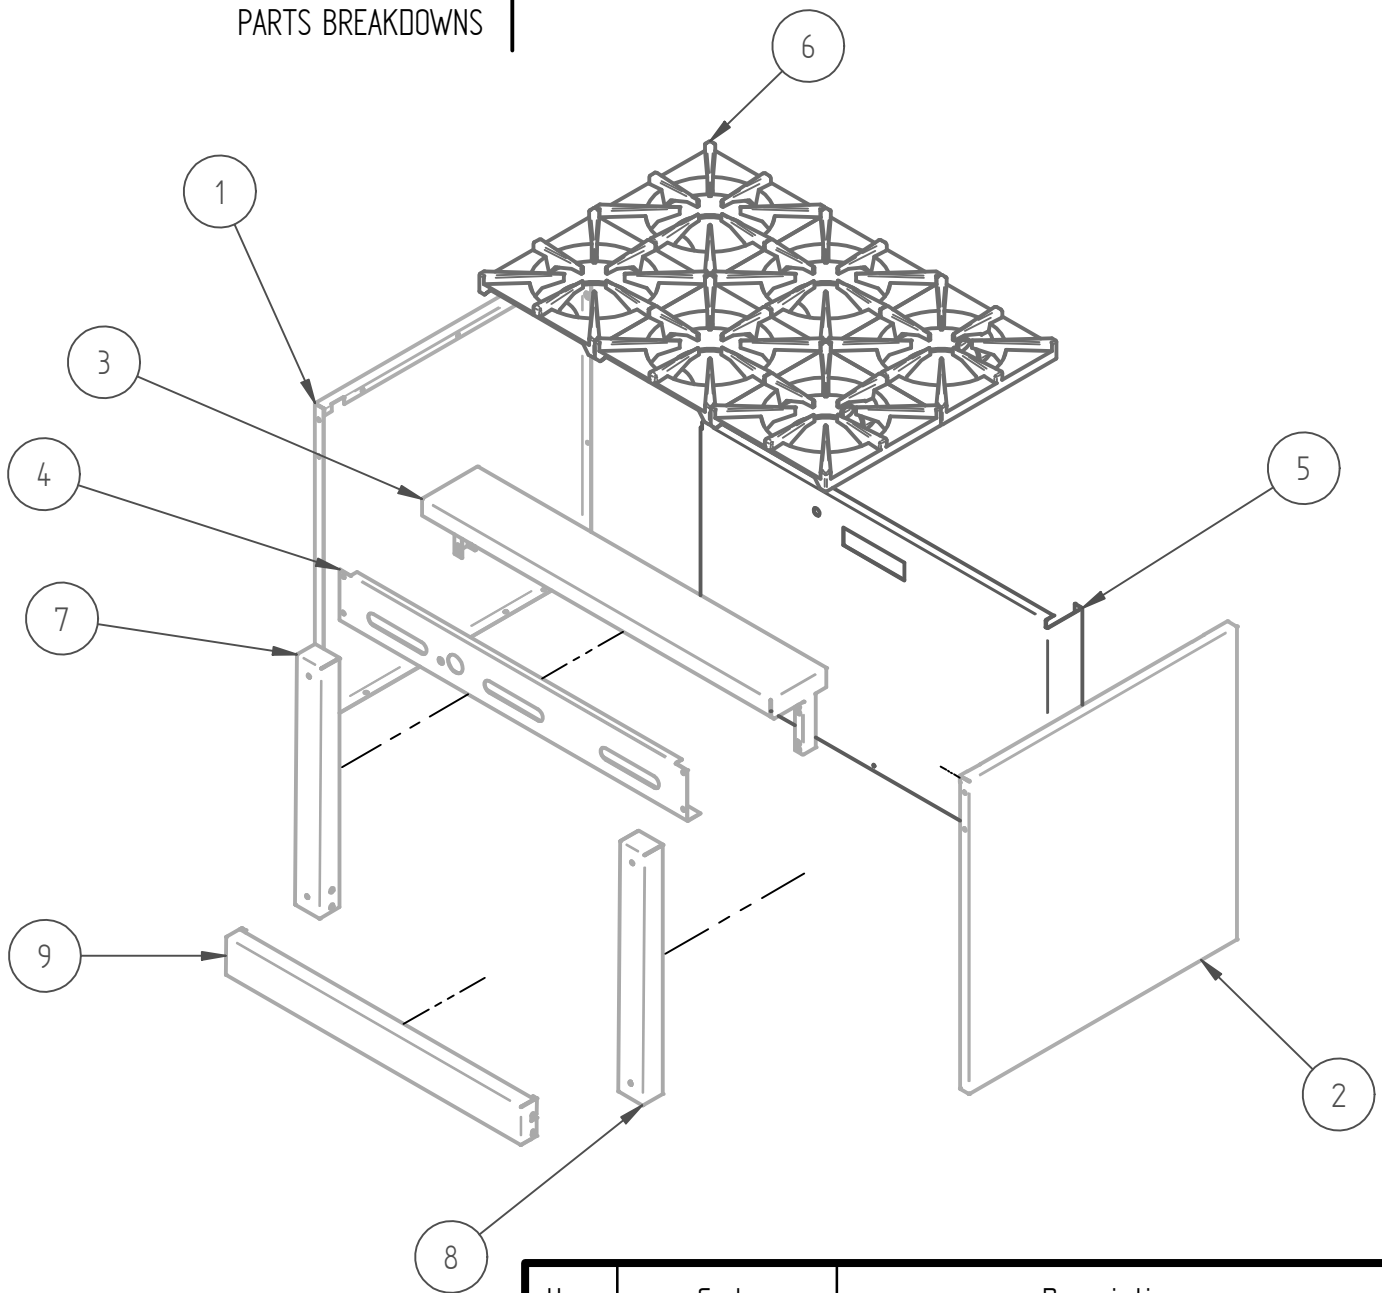

SIERRA
range

DESPIECE

ΠΑΡΤΕΣ ΡΕΦΑΚΠΩΜΕΝΕΣ

SR-6-36 NG

PARTS BREAKDOWNS

Item	Code	Description	Qty
1	S853256001	INNER TOP PANEL RANGE-OVEN 36"	1
2	S853236001 NG	GAS SYSTEM RANGE-OVEN 36" NG	1
3	S853255001	INNER BOTTOM PANEL OVEN 36"	1
4	S853307000	SIERRA DOOR 36"	1
5	S853254004	OUTSIDE PANEL RANGE-OVEN 36" SIERRA	1
6	S855068000	SIERRA KNOB	6
7	S853261001	BACK SPLASH 36"	1

PARTS BREAKDOWNS

Item	Code	Description	Qty
1	S852802003	LEFT SIDE OVEN	1
2	S852801003	SIDE RIGHT OVEN	1
3	S852607001	FRONT TABLE 36" SIERRA	1
4	S852964001	COMMAND PANEL 36" RANGE-OVEN SIERRA	1
5	S852803003	REAR PANEL OVEN 36"	1
6	S855404000	BLACK TOP GRATE	6
7	S852605001	LEFT FRAME COVER	1
8	S852606001	RIGHT FRAME COVER	1
9	S852804001	BOTTOM FRAME DOOR COVER 36"	1

DESPIECE

PARTS BREAKDOWNS

Item	Code	Description	Qty
1	S855682001	OVEN FRAME 36"	1
2	S855672001	RIGHT SIDE OVEN 36"	2
3	S855649001	INNER REAR OVEN 36"	1
4	S855616001	OVEN BASE 36"	1
5	S852741001	OVEN DEFLECTOR 36"	1
6	S855681001	OVEN FLOOR 36"	1
7	S852766001	OVEN FLOOR SUPPORT 36"	1
8	S852749000	BULB THERMOSTAT SUPPORT	1
9	S855622001	WIRE GRILL 36"	1
10	S855670001	MECHANISM SUPPORT RIGHT OVEN	2
11	S850535000	SUPPORT MECHANISM DOOR	2
12	S850531000	MECHANISM LEVELER OVEN	2
13	S852103000	PIEZOELECTRIC	1
14	S852617001	SUPPORT VALVUE OVEN	1
15	S855680001	OVEN CEILING 36"	1
16	S855623001	RACK GUIDE OVEN	2
17	S852961000	PATA REGULABLE 6-8 IN ϕ 2"	4
18	S852601001	BOTTOM RACK SUPPORT	4
19	S852602002	UPPER SIDE SUPPORT OVEN	2
20	S852602001	SIDE SUPPORT OVEN	2
21	S852601002	TOP RACK SUPPORT	4
22	S852516000	PILOT SUPPORT OVEN	1
23	S852710400	FLOOR SLIDER	2