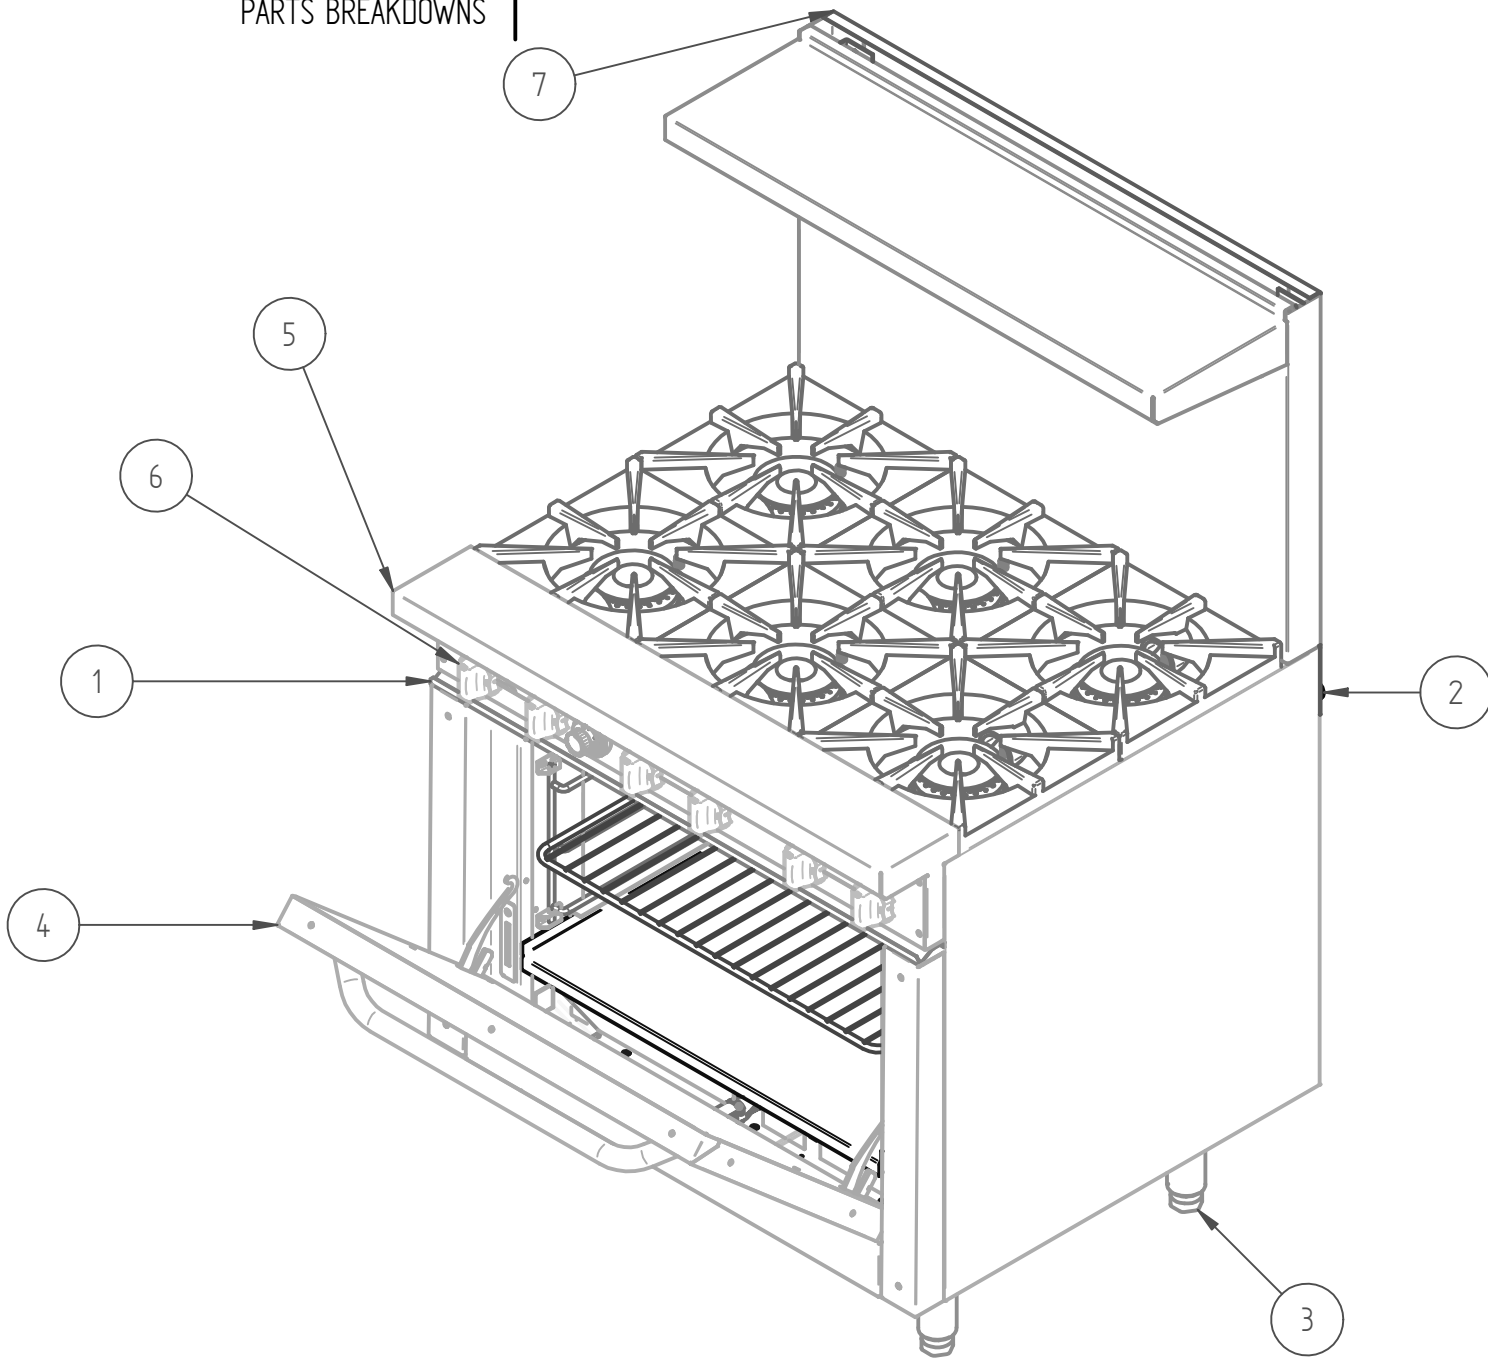

SIERRA
range

DESPIECE

ΠΑΡΤΕΣ ΡΕΦΑΚΠΩΜΕΝΕΣ

SR-6-36 NG

PARTS BREAKDOWNS

Item	Code	Description	Qty
1	S853256001	INNER TOP PANEL RANGE-OVEN 36"	1
2	S853236001 NG	GAS SYSTEM RANGE-OVEN 36" NG	1
3	S853255001	INNER BOTTOM PANEL OVEN 36"	1
4	S853307000	SIERRA DOOR 36"	1
5	S853254004	OUTSIDE PANEL RANGE-OVEN 36" SIERRA	1
6	S855068000	SIERRA KNOB	6
7	S853261001	BACK SPLASH 36"	1

PARTS BREAKDOWNS

Item	Code	Description	Qty
1	S852802003	LEFT SIDE OVEN	1
2	S852801003	SIDE RIGHT OVEN	1
3	S852607001	FRONT TABLE 36" SIERRA	1
4	S852964001	COMMAND PANEL 36" RANGE-OVEN SIERRA	1
5	S852803003	REAR PANEL OVEN 36"	1
6	S855404000	BLACK TOP GRATE	6
7	S852605001	LEFT FRAME COVER	1
8	S852606001	RIGHT FRAME COVER	1
9	S852804001	BOTTOM FRAME DOOR COVER 36"	1

DESPIECE

PARTS BREAKDOWNS

Item	Code	Description	Qty
1	S855682001	OVEN FRAME 36"	1
2	S855672001	RIGHT SIDE OVEN 36"	2
3	S855649001	INNER REAR OVEN 36"	1
4	S855616001	OVEN BASE 36"	1
5	S852741001	OVEN DEFLECTOR 36"	1
6	S855681001	OVEN FLOOR 36"	1
7	S852766001	OVEN FLOOR SUPPORT 36"	1
8	S852749000	BULB THERMOSTAT SUPPORT	1
9	S855622001	WIRE GRILL 36"	1
10	S855670001	MECHANISM SUPPORT RIGHT OVEN	2
11	S850535000	SUPPORT MECHANISM DOOR	2
12	S850531000	MECHANISM LEVELER OVEN	2
13	S852103000	PIEZOELECTRIC	1
14	S852617001	SUPPORT VALVUE OVEN	1
15	S855680001	OVEN CEILING 36"	1
16	S855623001	RACK GUIDE OVEN	2
17	S852961000	PATA REGULABLE 6-8 IN ϕ 2"	4
18	S852601001	BOTTOM RACK SUPPORT	4
19	S852602002	UPPER SIDE SUPPORT OVEN	2
20	S852602001	SIDE SUPPORT OVEN	2
21	S852601002	TOP RACK SUPPORT	4
22	S852516000	PILOT SUPPORT OVEN	1
23	S852710400	FLOOR SLIDER	2