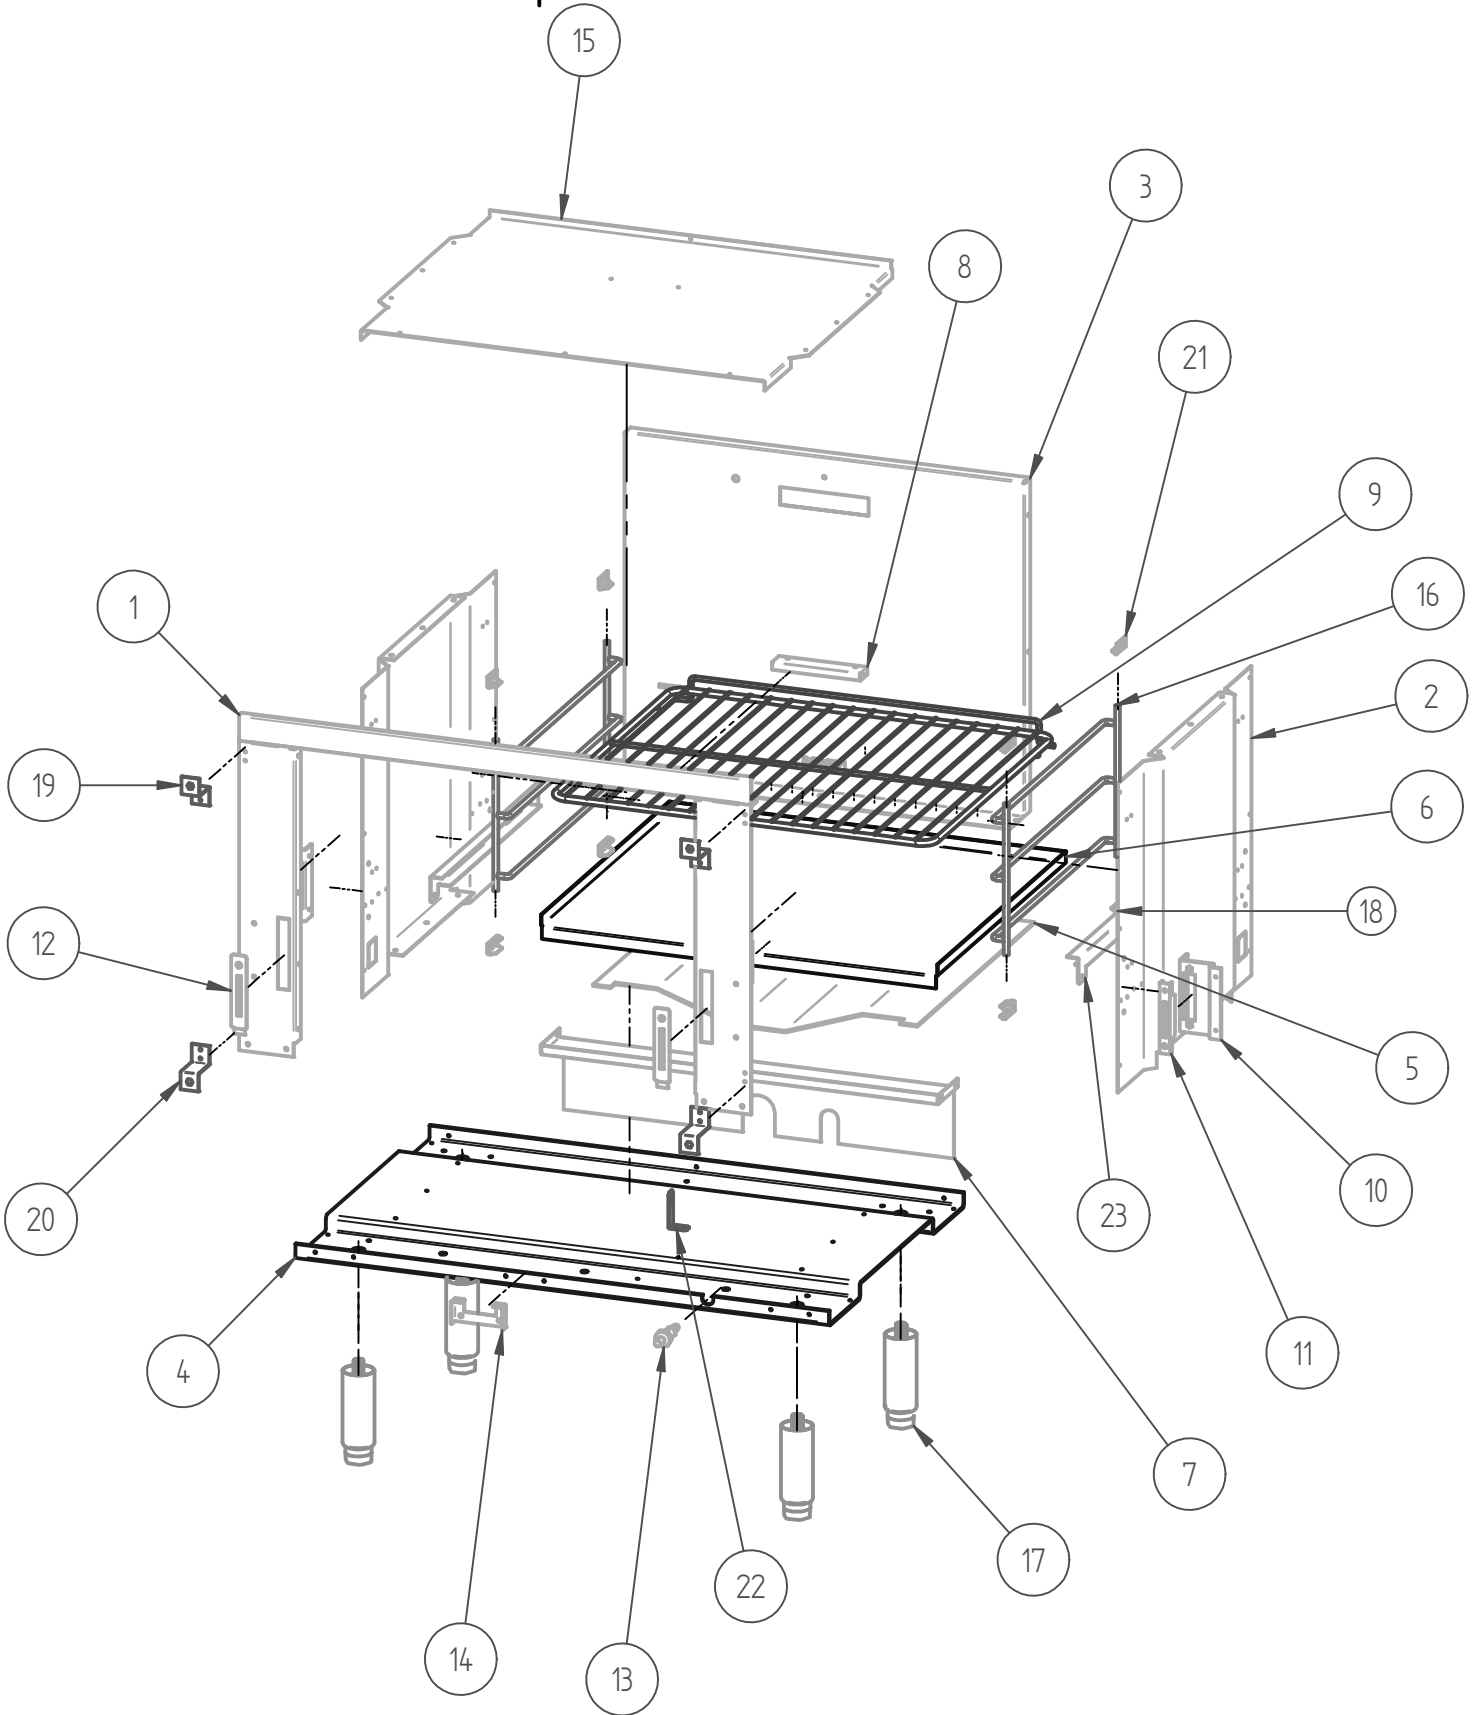

SIERRA
range

DESPIECE

ΠΑΡΤΕΣ ΡΕΦΑΚΠΩΜΕΝΕΣ

SR-6-36 NG

PARTS BREAKDOWNS

Item	Code	Description	Qty
1	S853256001	INNER TOP PANEL RANGE-OVEN 36"	1
2	S853236001 NG	GAS SYSTEM RANGE-OVEN 36" NG	1
3	S853255001	INNER BOTTOM PANEL OVEN 36"	1
4	S853307000	SIERRA DOOR 36"	1
5	S853254004	OUTSIDE PANEL RANGE-OVEN 36" SIERRA	1
6	S855068000	SIERRA KNOB	6
7	S853261001	BACK SPLASH 36"	1

PARTS BREAKDOWNS

Item	Code	Description	Qty
1	S852802003	LEFT SIDE OVEN	1
2	S852801003	SIDE RIGHT OVEN	1
3	S852607001	FRONT TABLE 36" SIERRA	1
4	S852964001	COMMAND PANEL 36" RANGE-OVEN SIERRA	1
5	S852803003	REAR PANEL OVEN 36"	1
6	S855404000	BLACK TOP GRATE	6
7	S852605001	LEFT FRAME COVER	1
8	S852606001	RIGHT FRAME COVER	1
9	S852804001	BOTTOM FRAME DOOR COVER 36"	1

DESPIECE

PARTS BREAKDOWNS

Item	Code	Description	Qty
1	S855682001	OVEN FRAME 36"	1
2	S855672001	RIGHT SIDE OVEN 36"	2
3	S855649001	INNER REAR OVEN 36"	1
4	S855616001	OVEN BASE 36"	1
5	S852741001	OVEN DEFLECTOR 36"	1
6	S855681001	OVEN FLOOR 36"	1
7	S852766001	OVEN FLOOR SUPPORT 36"	1
8	S852749000	BULB THERMOSTAT SUPPORT	1
9	S855622001	WIRE GRILL 36"	1
10	S855670001	MECHANISM SUPPORT RIGHT OVEN	2
11	S850535000	SUPPORT MECHANISM DOOR	2
12	S850531000	MECHANISM LEVELER OVEN	2
13	S852103000	PIEZOELECTRIC	1
14	S852617001	SUPPORT VALVUE OVEN	1
15	S855680001	OVEN CEILING 36"	1
16	S855623001	RACK GUIDE OVEN	2
17	S852961000	PATA REGULABLE 6-8 IN ϕ 2"	4
18	S852601001	BOTTOM RACK SUPPORT	4
19	S852602002	UPPER SIDE SUPPORT OVEN	2
20	S852602001	SIDE SUPPORT OVEN	2
21	S852601002	TOP RACK SUPPORT	4
22	S852516000	PILOT SUPPORT OVEN	1
23	S852710400	FLOOR SLIDER	2

Item	Code	Description	Qty
1	S852604004	SIERRA DOOR 36"	1
2	S850530003	COUNTER DOOR OVEN 36	1
3	S855654001	PULL 36"	1
4	S855067000	SIERRA PLATE	1
6	S850527000	DOOR MECHANISM	2

PARTS BREAKDOWNS

PARTS BREAKDOWNS