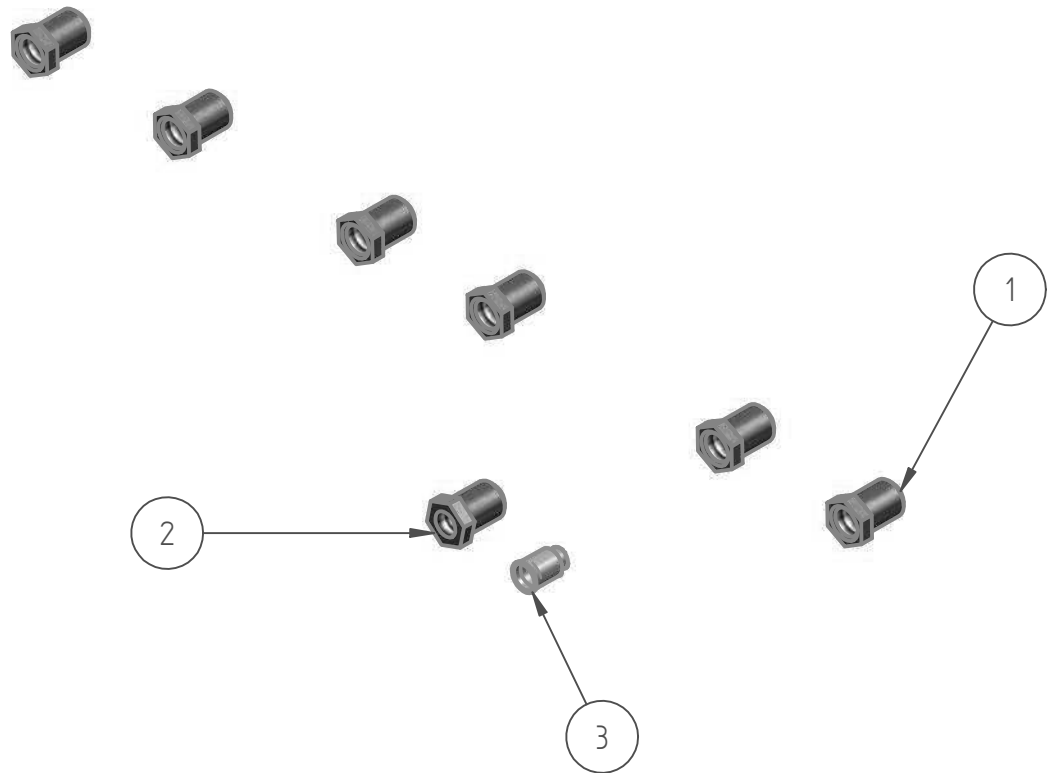

S750400200- Kit conversion Range-Oven 36" NG to LP GAS

Item	Code	Description	Qty
1	S862410000	FEMALE ORIFICE #54	6
2	S862412000	FEMALE ORIFICE #52	1
3	S862420000	PILOT ORIFICE LP 0.016"	1