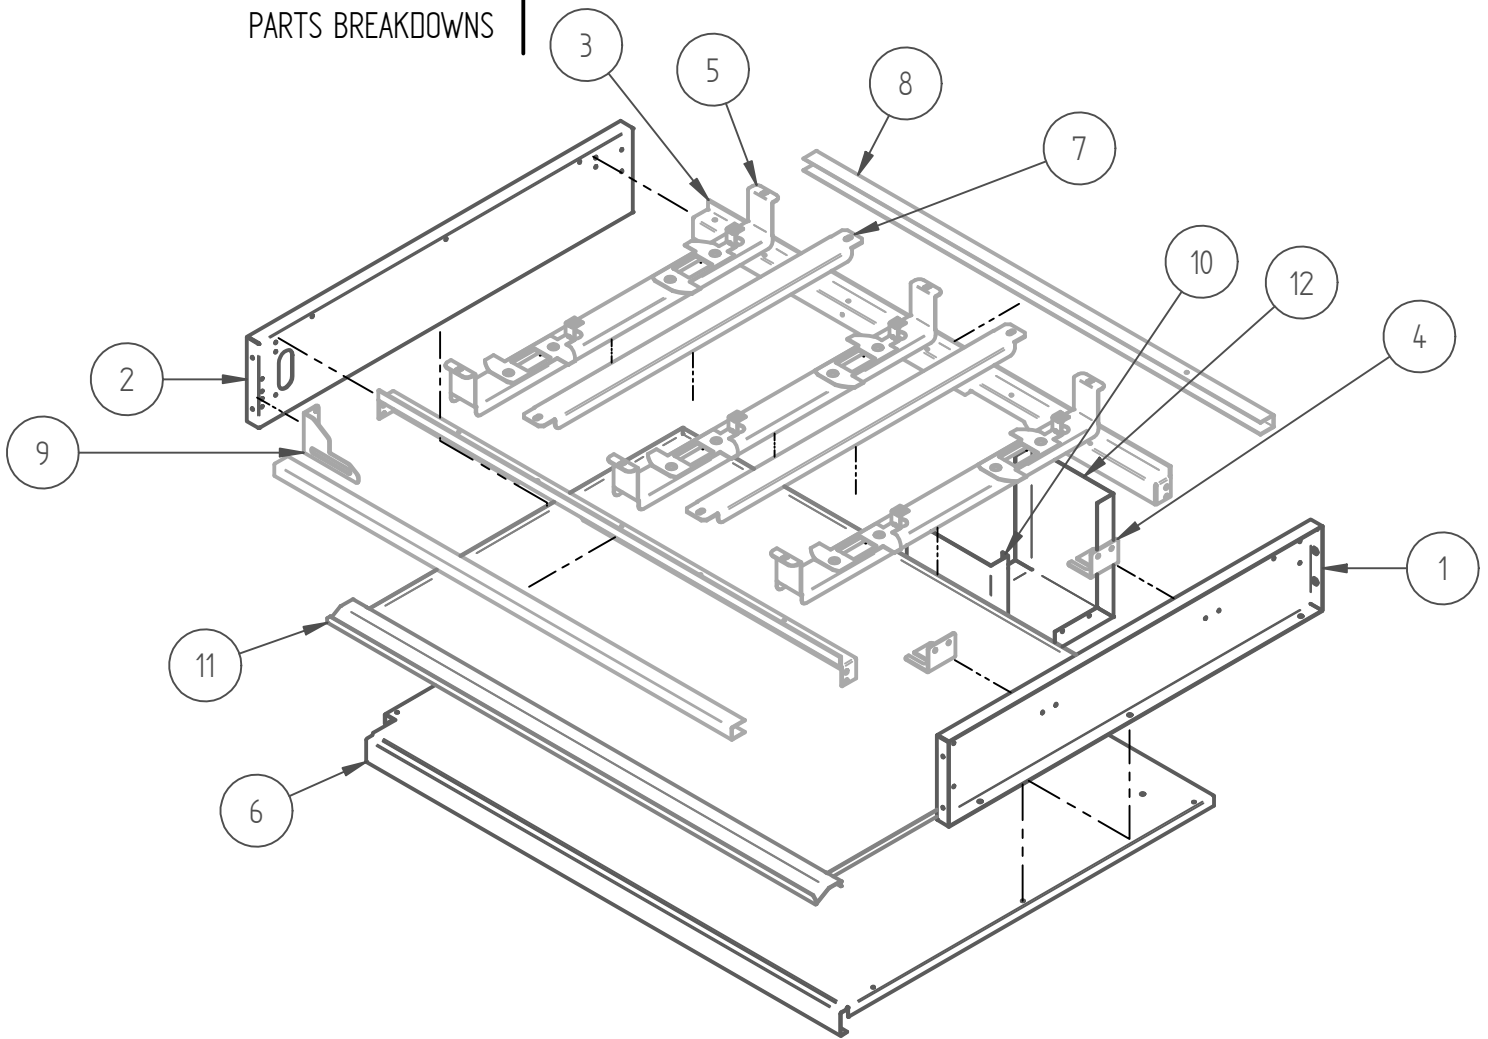

PARTS BREAKDOWNS

Item	Code	Description	Qty
1	S852752003	INNER LEFT SIDE PANEL	1
2	S852756003	INNER RIGHT SIDE PANEL	1
3	S852736002	FRONT SUPPORT 36"	2
4	S862648002	SIDE MANIFOLD SUPPORT	2
5	S853110200	BURNER SUPPORT	3
6	S852759002	BASE TRAY 36"	1
7	S852700003	CENTRAL GRATE SUPPORT	2
8	S862680002	SCREW COVER 36"	2
9	S862649002	FRONT MANIFOLD SUPPORT	1
10	S852603002	CHIMENY	1
11	s852993000	GREASE TRAY OVEN 36"	1
12	S852758002	REAR BOTTOM CHIMENY	1