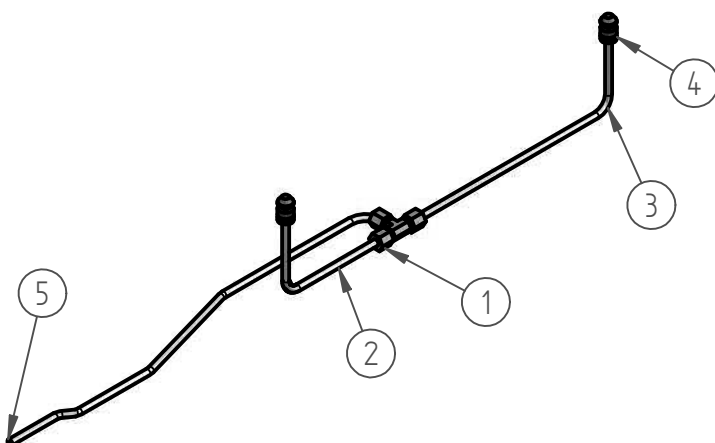

PARTS BREAKDOWNS

Item	Code	Description	Qty
1	S855033000	MANIFOLD PIPE 36"	1
2	S862101000	TOP BURNER VALVE	6
3	S855019000	STRAIGHT CONNECTION 3/8" CC 3/8" NPT	1
4	S852101000	THERMOSTAT ABJ	1
5	S862103000	PILOT VALVE AP7-1	4
6	S862413000	FEMALE ORIFICE # 40	7
7	S855709000	FRONT BURNER BODY	3
8	S855710000	REAR BURNER BODY	3
9	S852105000	OVEN PILOT COMPLETE	1
10	S852102000	OVEN VALVE	1
11	602131M0008	STRAIGHT CONECTION 3/8" NPT 3/8 CC	1
12	S855040000	PILOT CONECTION 3/8"	2
13	S855712000	"U" BURNER	1
14	s852104000	THERMOPAIR	1
15	S855074000	CONDUCT 3/8" THERMOSTA- VALVE C+H 36"	1
16	S855087000	ELBOW BURNER ALUMINIUM	1
17	S855093000	TUBE 3/16" THERMOSTAT-VALVE	1
18	S855092000	TUBE PILOT-VALVE OVEN	1
19	conexion cocina quemadores sup	CONECTION TOP BURNERS	3

Item	Code	Description	Qty
1	S855028000	"T" COMPRESION PLUG	1
2	S855039000	SS PILOT PIPE 150 mm	1
3	S855043000	INOX PIPE 150 MM	1
4	S865006000	PILOT TIP A73007	2
5	S855038000	SS PILOT PIPE 350 mm	1