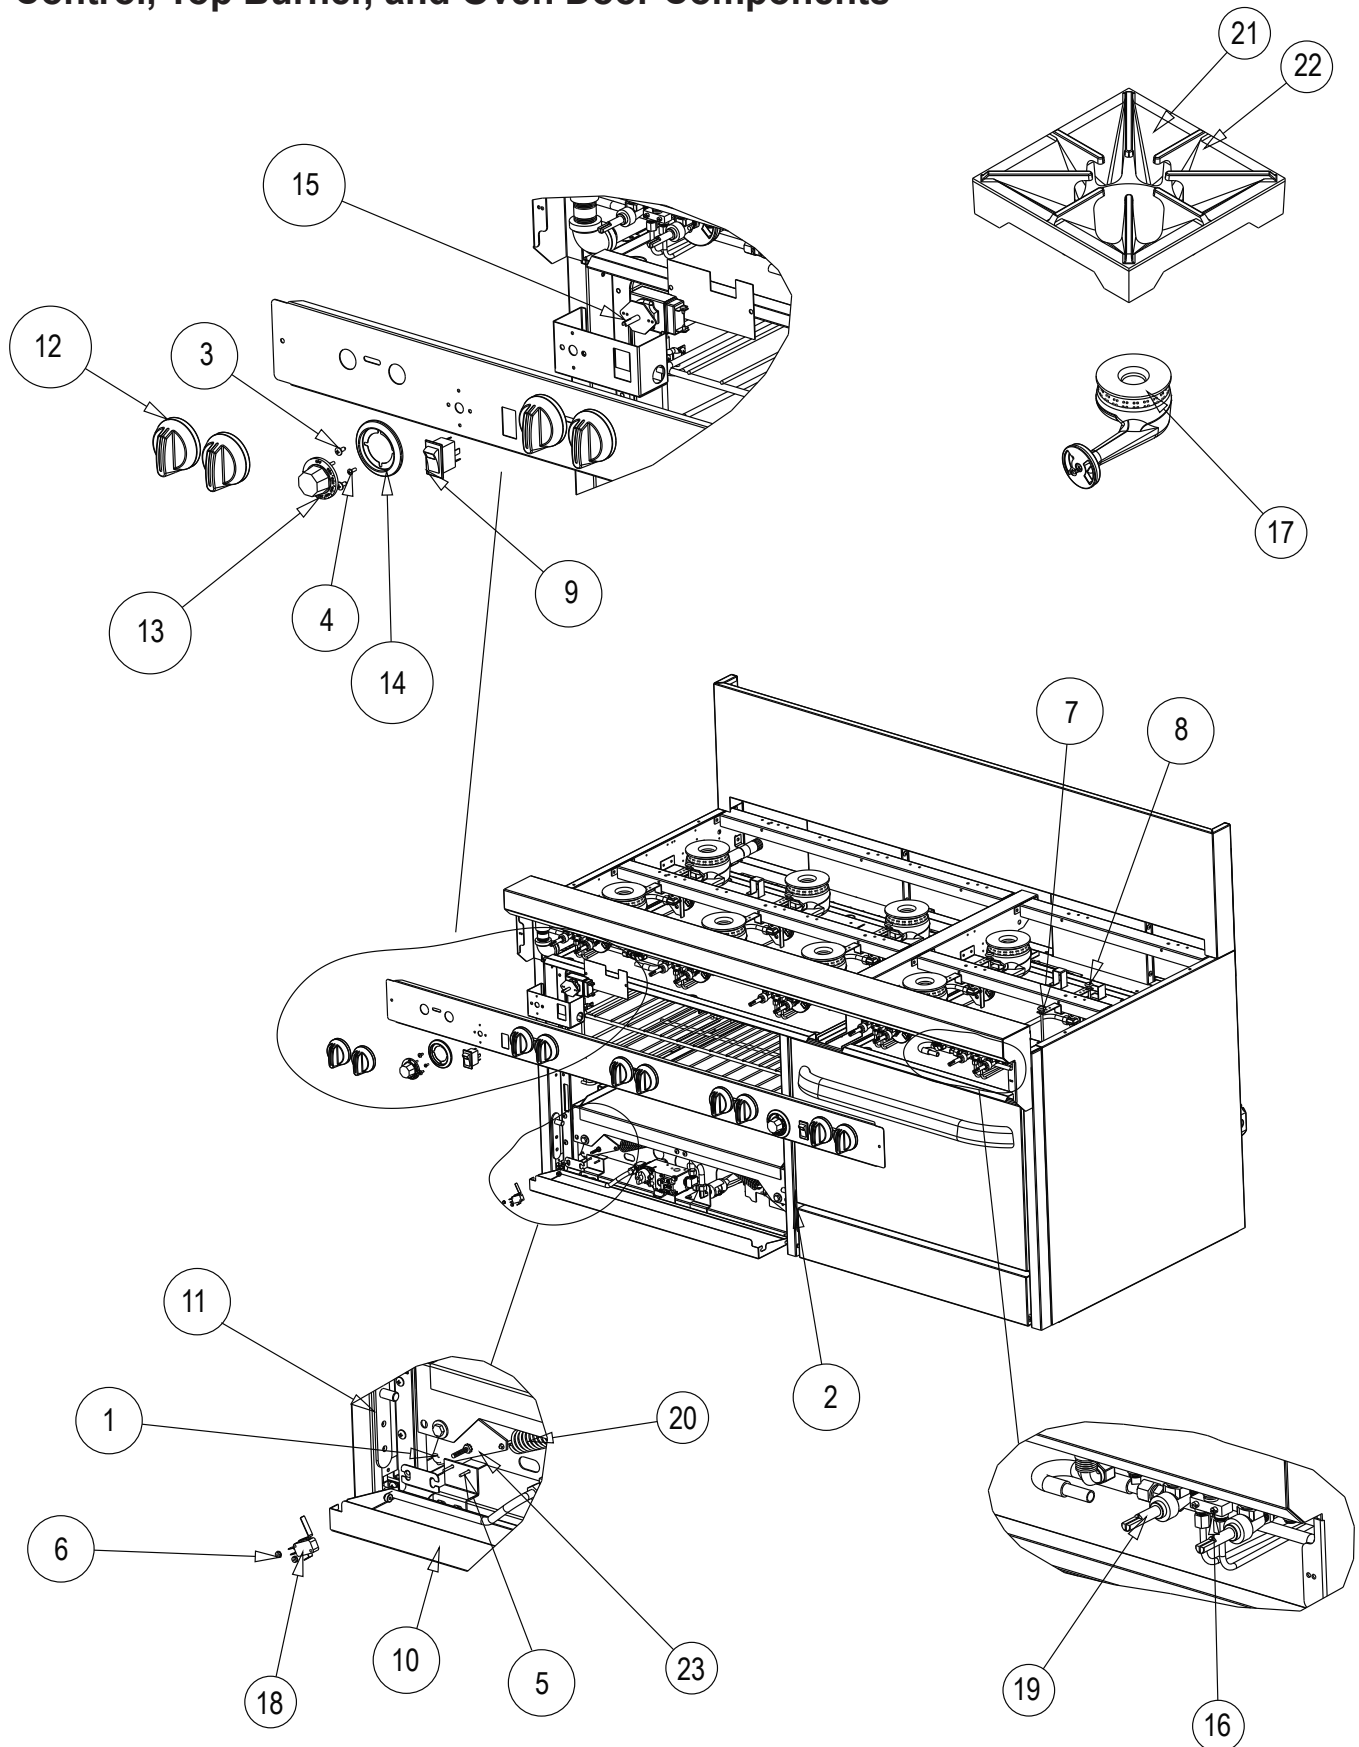

Figure 1

Control, Top Burner, and Oven Door Components

Control, Top Burner, and Oven Door Components		
Key	Part Number	Description
1	1034900	HOOK, LEFT DOOR
2	1034901	HOOK, RIGHT DOOR
3	1146303	SCREW, #8X1/2 PHILLIPS TRUSS HS
4	1146398	SCREW, 6 - 32x3/8, SS, PHIL PAN HD
5	1172326	SCREW, #4 - 40X3/4, ZINC PLATED,
6	1172327	NUT #4 - 40, ZINC PLATED HEX
7	1177447	FRONT PILOT TUBE ASSY
8	1177448	REAR PILOT TUBE ASSY
9	1179949	SWITCH, ROCKER, WITH LIGHT, 115V
10	1180783	PANEL, KICK (STD)
11	1180861	DOOR HINGE ASSY
12	1184192	KNOB, S-SERIES
13	1190573	KNOB, 550 F THERMOSTAT
14	1190574	BEZEL, 550 F THERMOSTAT
15	1191727	THERMOSTAT, RX- MILLIVOLT 550
16	1166004	FITTING, DOUBLE, PILOT, 3/6" TUBE
17	1177111	BURNER ASSEMBLY, 26K, SHORT
18	1177567	SWITCH, DOOR , SPDT, 15 AMP
19	1178202	VALVE, HI-OFF, NAT / LP
20	1179030	SPRING, S24 OVEN DOOR
	P1089	SPRING, S36 OVEN DOOR
21	1180405	GRATE, S-SERIES REAR HALF
22	1180781	GRATE, S-SERIES FRONT HALF
23	1190769	QUADRANT ASM, S24 LT
	1194249	QUADRANT ASM, S24 RT
	1195164	QUADRANT ASM, CAFE
* Quantity of part used may depend on width of section (24", 36", 48", or 60")		
* For assistance, please call the Parts/Service Department (919-762-1000)		

Figure 2

Oven Components

Oven Components		
Key	Part Number	Description
1	1177520	BLOWER WHEEL GH/EH
2	1179920	RACK, CO OVEN RANGE PLATED
3	1180528	RACK-GUIDE CO BASE
4	1180776	OVEN BOTTOM / FLAME
5	1180834	OVEN BAFFLE BLUE C.O.
6	1194780	MOTOR, 115V SHORT
7	1163869	PILOT, NAT
8	1163870	PILOT, LP
9	1173545CP	RACK, STD OVEN RANGE PLATED
10	1178815	REGULATOR, GAS NAT/LP
11	1181076	REGULATOR, GAS NAT S60
12	1181077	REGULATOR, GAS LP S60
13	1182154	THERMOPILE
14	1183503	3/8" X 9" FLEX TUBE
15	1187571	RACK GUIDE, STD OVEN
16	1190568	BURNER, OVEN
17	1194781	MOTOR, 208/240V SHORT
18	1195750	GAS SAFETY OVEN VALVE
* Quantity of part used may depend on width of section (24", 36", 48", or 60")		
* For assistance, please call the Parts/Service Department (919-762-1000)		