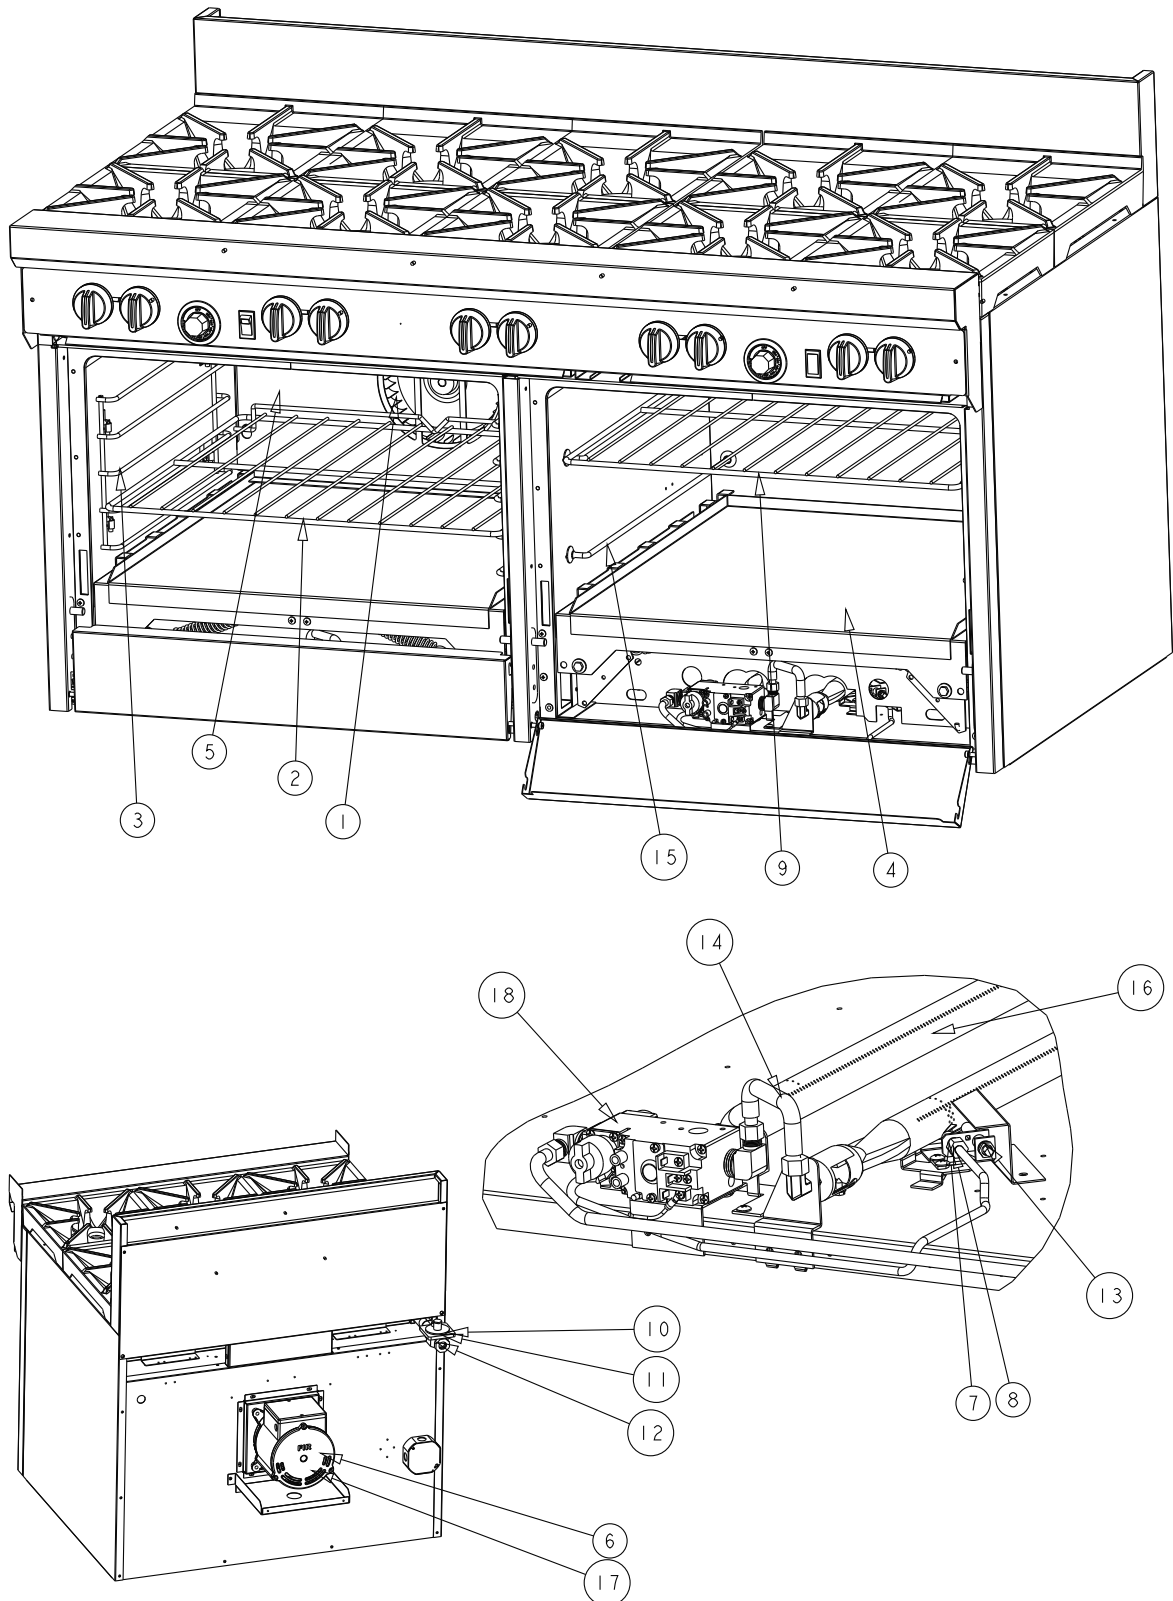

Figure 1

Control, Top Burner, and Oven Door Components

Control, Top Burner, and Oven Door Components		
Key	Part Number	Description
1	1034900	HOOK, LEFT DOOR
2	1034901	HOOK, RIGHT DOOR
3	1146303	SCREW, #8X1/2 PHILLIPS TRUSS HS
4	1146398	SCREW, 6 - 32x3/8, SS, PHIL PAN HD
5	1172326	SCREW, #4 - 40X3/4, ZINC PLATED,
6	1172327	NUT #4 - 40, ZINC PLATED HEX
7	1177447	FRONT PILOT TUBE ASSY
8	1177448	REAR PILOT TUBE ASSY
9	1179949	SWITCH, ROCKER, WITH LIGHT, 115V
10	1180783	PANEL, KICK (STD)
11	1180861	DOOR HINGE ASSY
12	1184192	KNOB, S-SERIES
13	1190573	KNOB, 550 F THERMOSTAT
14	1190574	BEZEL, 550 F THERMOSTAT
15	1191727	THERMOSTAT, RX- MILLIVOLT 550
16	1166004	FITTING, DOUBLE, PILOT, 3/6" TUBE
17	1177111	BURNER ASSEMBLY, 26K, SHORT
18	1177567	SWITCH, DOOR , SPDT, 15 AMP
19	1178202	VALVE, HI-OFF, NAT / LP
20	1179030	SPRING, S24 OVEN DOOR
	P1089	SPRING, S36 OVEN DOOR
21	1180405	GRATE, S-SERIES REAR HALF
22	1180781	GRATE, S-SERIES FRONT HALF
23	1190769	QUADRANT ASM, S24 LT
	1194249	QUADRANT ASM, S24 RT
	1195164	QUADRANT ASM, CAFE
* Quantity of part used may depend on width of section (24", 36", 48", or 60")		
* For assistance, please call the Parts/Service Department (919-762-1000)		

Figure 2

Oven Components

Oven Components		
Key	Part Number	Description
1	1177520	BLOWER WHEEL GH/EH
2	1179920	RACK, CO OVEN RANGE PLATED
3	1180528	RACK-GUIDE CO BASE
4	1180776	OVEN BOTTOM / FLAME
5	1180834	OVEN BAFFLE BLUE C.O.
6	1194780	MOTOR, 115V SHORT
7	1163869	PILOT, NAT
8	1163870	PILOT, LP
9	1173545CP	RACK, STD OVEN RANGE PLATED
10	1178815	REGULATOR, GAS NAT/LP
11	1181076	REGULATOR, GAS NAT S60
12	1181077	REGULATOR, GAS LP S60
13	1182154	THERMOPILE
14	1183503	3/8" X 9" FLEX TUBE
15	1187571	RACK GUIDE, STD OVEN
16	1190568	BURNER, OVEN
17	1194781	MOTOR, 208/240V SHORT
18	1195750	GAS SAFETY OVEN VALVE
* Quantity of part used may depend on width of section (24", 36", 48", or 60")		
* For assistance, please call the Parts/Service Department (919-762-1000)		