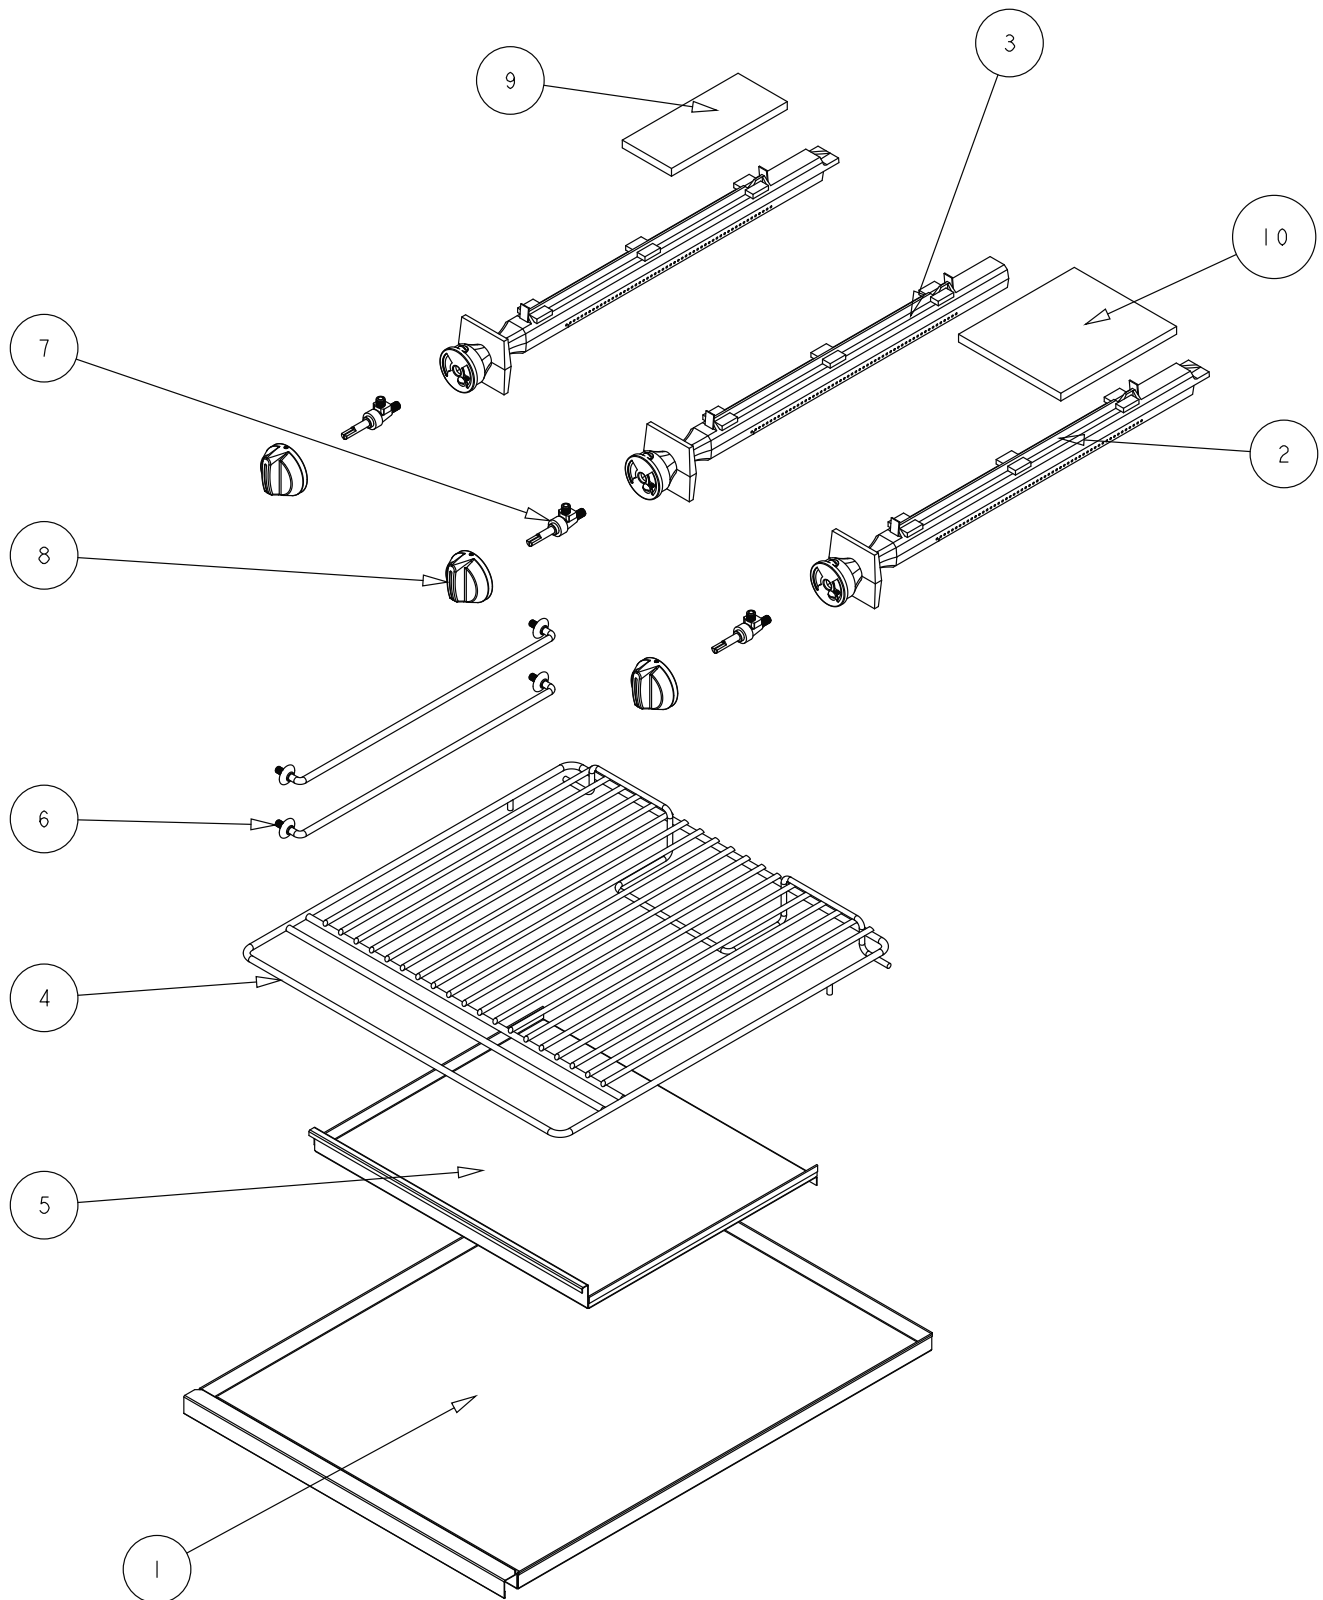

Figure 3

Griddle Components

Griddle Components		
Key	Part Number	Description
1	1161636	PAN W/A, BROILER DRIP
2	1162924	AIR SHUTTER & BURNER ASM
3	1162925	AIR SHUTTER & BURNER ASM
4	1173554	RACK, BROILER, 21" X 21 3/4"
5	1173555	DRIP PAN, BROILER
6	1173556	ROD, BROILER RACK SUPPORT
7	1178202	VALVE, HI-OFF, NAT / LP
8	1184192	KNOB, S-SERIES
9	P3111	CERAMIC, SIDE
10	P3112	CERAMIC, CENTER
* Quantity of part used may depend on width of section (24", 36", 48", or 60") * For assistance, please call the Parts/Service Department (919-762-1000)