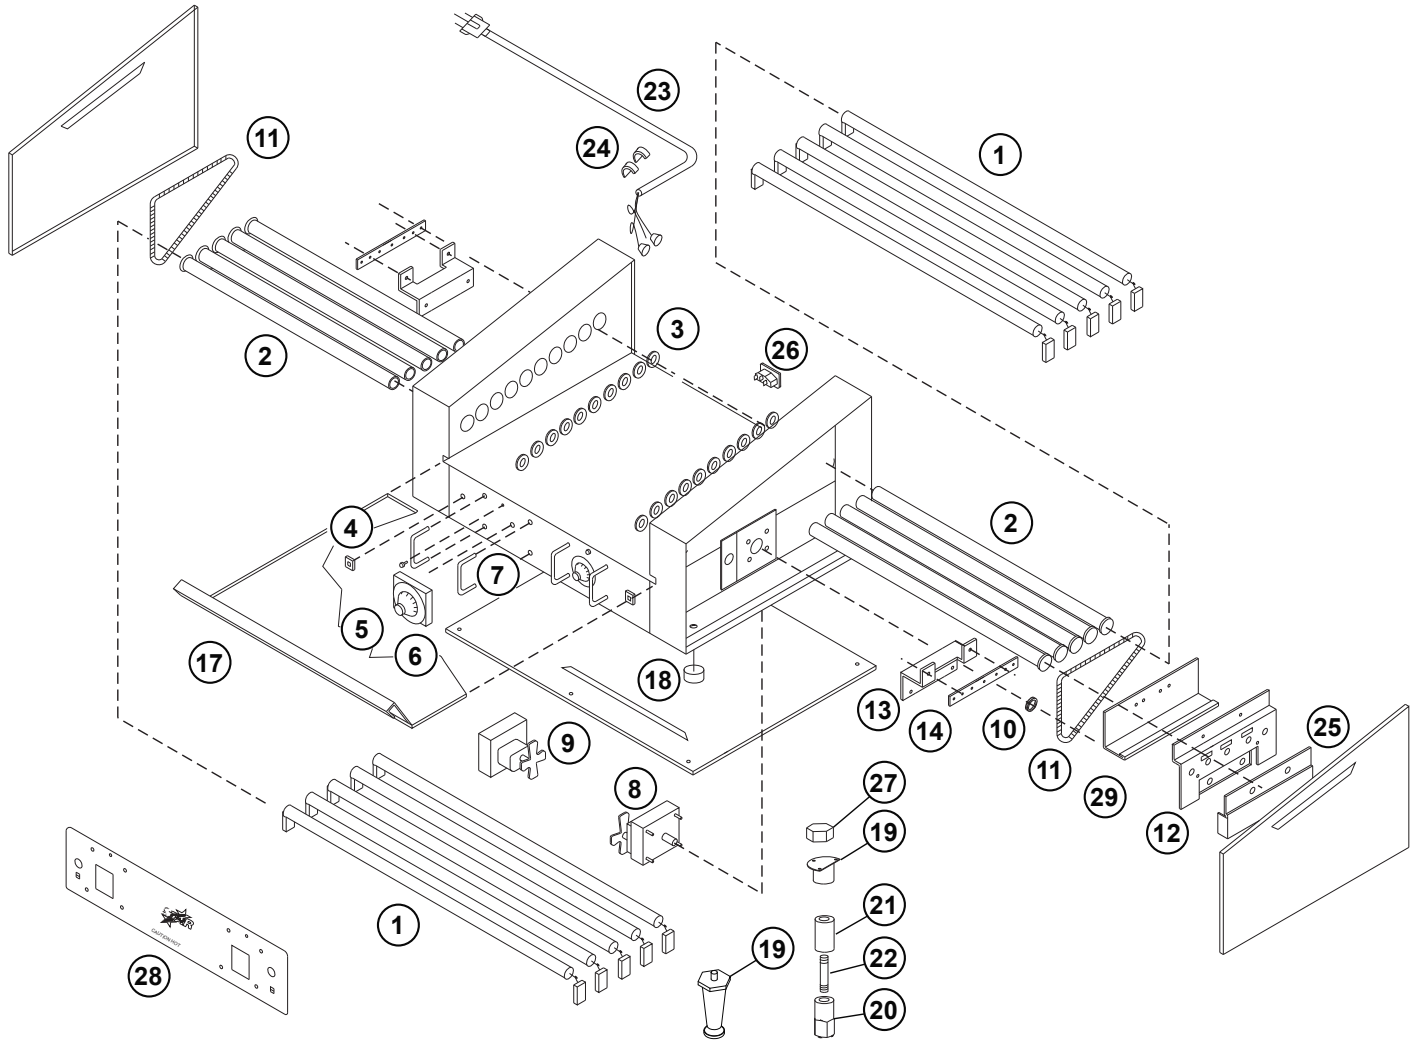

MODEL 25SX,25X,45SX,45X

STAR MANUFACTURING INTERNATIONAL, INC.

SK1392

REV. C

5-30-97

PARTS LIST

December 15, 2011

Grill-Max Roller Grills
MODEL **Series 12, 25, 40, 45 and 75**

Key Number	Part Number	Number Per Unit	Description & Model Designation	
1	2N-Y9947	7	ELEMENT 120V, 80W 12	
	2N-Y9541	10/14	ELEMENT 120V, 110W 25/40	
	2N-Y9946	10/14	ELEMENT 240V, 110W 25/40	
	2N-Y9543	10	ELEMENT 120V, 160W 45	
	2N-Y9945	10/16	ELEMENT 240V, 160W 45/75	
2	A5-120102	7	ROLLER - CHROME PLATE (1.125" O.D.) 12	
	PS-120145	7	ROLLER - PLASTECH 88 (1.125" O.D.) 12S	
	PS-250008	10/14	ROLLER - CHROME PLATE (1.125" O.D.) 25/25X/40	
	PS-250040	10/14	ROLLER - PLASTECH 88 (1.125" O.D.) 25S/25SX/40S	
	PS-450005	10/16	ROLLER - CHROME PLATE (1.125" O.D.) 45/45X/75	
	PS-450039	10/16	ROLLER - PLASTECH 88 (1.125" O.D.) 45S/45SX/75S	
3	2P-Z0467	14/20	TUBE GUIDE ASSEMBLY 12/25,45/28/32 40/75	
4	2J-Y6689	1/2	PILOT LIGHT 120V (ROUND) 12/25, 40, 45	
	2J-8006	1/2	PILOT LIGHT 120V (SQUARE) 12/25, 40, 45	
	2J-Y6690	2	PILOT LIGHT 240V 75	
	2S-Y9225	1/2	PILOT LIGHT 230CE 12/25, 40, 45, 75	
5	2R-9305	1/2	KNOB 12/25, 40, 45, 75	
	2R-Y9829	1/2	KNOB 12 230CE, 240VE/40SI 230CE	
	2R-Z0209	2	KNOB 25, 40, 45, 75 230CE	
6	NLA	1/2	SWITCH 12/25, 40, 45, 75 120V/240V	
	2E-Y9252	2	SWITCH 25, 40, 45, 75 230CE	
	2J-Y9226	1/2	SWITCH, INFINITE CONTROL 12 230CE/40SI 230CE	
7	2R-8229	2/4	KNOB SHIELD 12/25, 40, 45, 75	
8	2U-Y6685	1	MTR CW 120V, LEFT CONTROL 25/25S, 40/40S, 45/45S	
	2U-Z0746	1	MTR CW 240V LEFT CONTROL 25SX, 25X, 45SX, 45X75/75S	
9	2U-Y6686	1	MTR CCW 120V, RIGHT CONTROL 12/12S, 25/25S, 40/40S, 45/45S	
	2U-Z0745	1	MTR CCW 240V, RIGHT CONTROL 25SX, 25X, 45SX, 45X75/75S	
10	2P-Y4183	1/2	MOTOR SPROCKET 12/25, 40, 45, 75	
11	2P-Y5502	1	CHAIN - SHORT (110 Links) 12	
	2P-Y4321	2	CHAIN - SHORT (24 Links) 25, 45	
	2P-Y6767	2	CHAIN (116 Links) 40	
	2P-Y4322	2	CHAIN - LONG (128 Links) 75	
	2P-Z0023	1	CHAIN-SHORT (94 Links) 25SX, 25X, 45SX, 45X	
	2P-Z0024	1	CHAIN-LONG 25SX, 25X, 45SX, 45X	
	12	PS-120160	1/2	CHAIN GUIDE ASSEMBLY (2 Stud Models Only) 12/40
PS-25RGRK	2	CHAIN GUIDE ASSEMBLY (2 Stud Models Only) 25, 45		
PS-750004	2	CHAIN GUIDE ASSEMBLY (2 Stud Models Only) 75		
13	A5-Z0670	1/2	CHAIN GUIDE 12/40 (4 Stud Models Only) after 6/97	
	A5-Z0671	2	CHAIN GUIDE 25/45 (4 Stud Models Only) after 6/97	
	A5-Z0672	2	CHAIN GUIDE 75 (4 Stud Models Only) after 6/97	
	A5-Z0667	1	ELEMENT MOUNT 12 12	
14	A5-Z0668	2	ELEMENT MOUNT 25/45 25, 45	
	A5-Z0666	2	ELEMENT MOUNT 40 40	
	A5-Z0669	2	ELEMENT MOUNT 75 75	
	A5-Y5482	1/2	TERMINAL BAR 7 12/40	
	A5-Y4238	2	TERMINAL BAR 5 25, 45	
14	A5-Y4308	2	TERMINAL BAR 8 75	
	2H-Y9229	4/8	MICA WASHER (USED ON ELMT MNT & 12/25, 40, 45/12 TERM. BAR 7, 5 & 8) 75	
	2I-Y9228	2/4	INSULATOR-CERAMIC (USED ON ELMT MNT 12/25, 40, 45/6 TERM. BAR 7, 5 & 8) 75