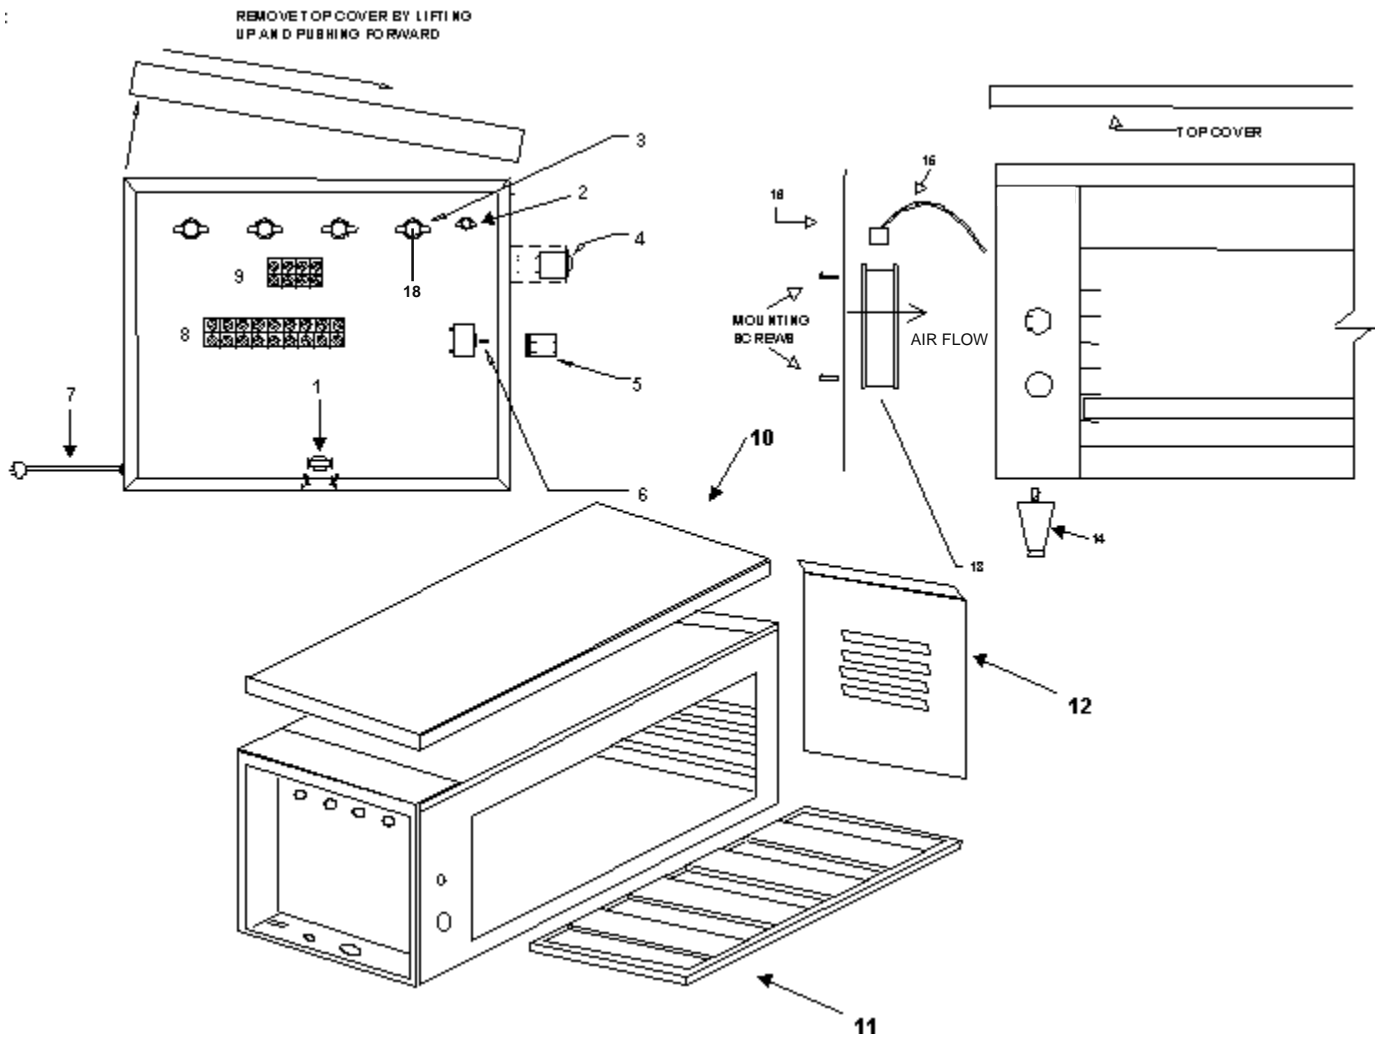

EXPLODED VIEW

PARTS LIST

February 2, 2006

MODEL 8F-524SB, 8F-524SBW, 8F-536SB, 8F-524SBW

Key Number	Part Number	Number Per Unit	Description and Model Designation	
1	2E-200566	1	Reset/High Limit	
2	2E-200574	1	Fan Switch	
3	2E-200409	1	Heater Tube Socket	
4	2E-Z4473	1	Pilot Light	
5	2R-200703	1	Knob	
6	2E-200551	1	Power Saver Switch	
7	2E-Z4482	1	Power Supply Cord	
8	HB-115387	1	Terminal Block, 8 Pos.	
9	HA-115384	1	Terminal Block, 5 Pos.	
10	FA-100800	1	Top Cover	524SB
	FB-100801	1	Top Cover	536SB
11	F5-52401	1	Cooking Rack	524SB
	F5-53601	1	Cooking Rack	536SB
12	FA-400600	1	Right Side Panel	
13	2U-200560	1	Fan Motor	
14	2R-200715	1	4" Metal Leg	
15	2E-200387	1	Cord Set, Fan Motor	
16	FA-402599	1	Left Side Panel	
17	2R-200562	1	Fan Grill (not shown)	
18	FA-187707	1	Heat Tube	524SB (240V)
	FA-187704	1	Heat Tube	524SB (208V)
	FB-187709	1	Heat Tube	536SB (240V)
	FB-187708	1	Heat Tube	536SB (208V)

**IMPORTANT: WHEN ORDERING, SPECIFY VOLTAGE OR TYPE GAS DESIRED
INCLUDE MODEL AND SERIAL NUMBER**

PAGE 1
OF 1

Some items are included for illustrative purposes only and in certain instances may not be available.