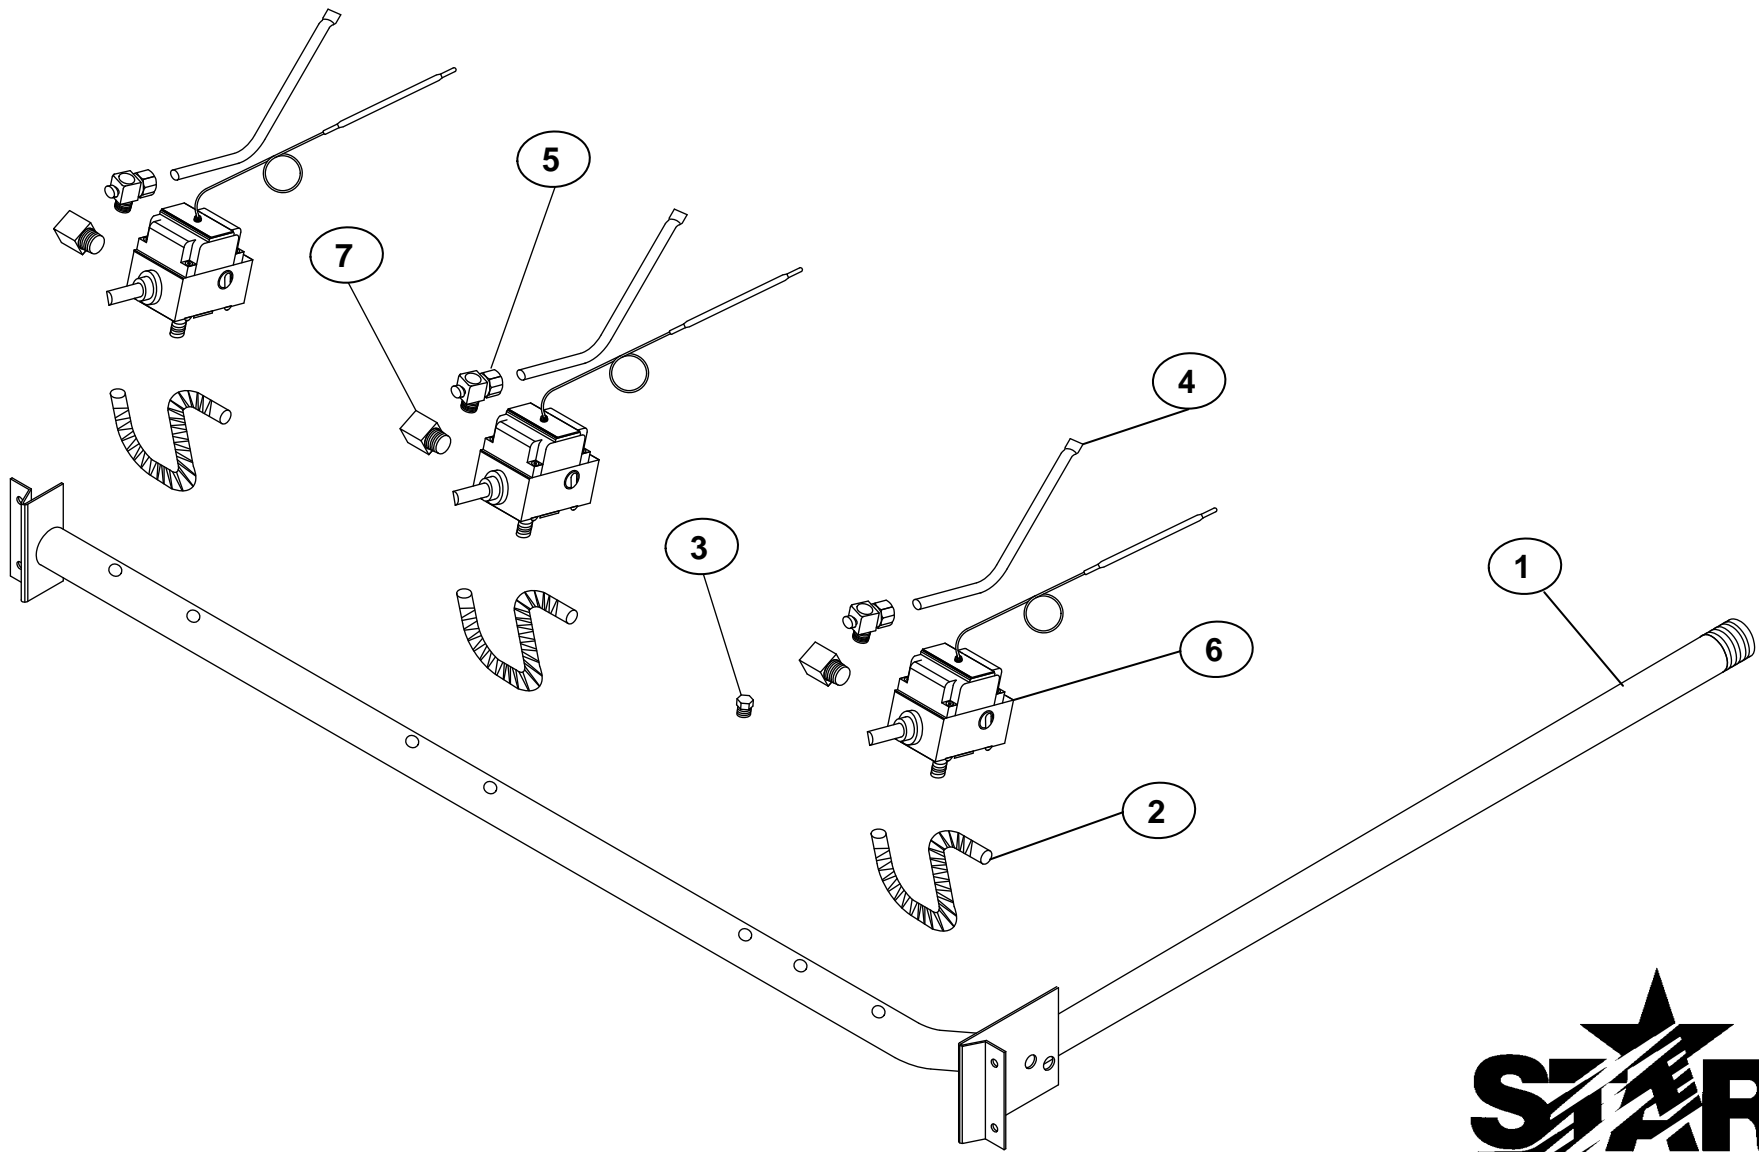

MODEL: 800T SERIES

STAR MANUFACTURING INTERNATIONAL, INC.

SK1879

Rev. -

1-20-02

PARTS LIST

October 24, 2011, Rev H

MODEL 800M and 800T Series

Key Number	Part Number	Number Per Unit	Description	Model		
1	2K-Z4901	1	MANIFOLD	824M/T		
	2K-Z4902	1	MANIFOLD	836M/T		
	2K-Z4903	1	MANIFOLD	848M/T		
	2K-Z4904	1	MANIFOLD	860M/T		
	2K-Z4905	1	MANIFOLD	872M/T		
2	2K-Z4921	2	BURNER FLEX TUBE	824M/T		
		3	BURNER FLEX TUBE	836M/T		
		4	BURNER FLEX TUBE	848M/T		
		5	BURNER FLEX TUBE	860M/T		
		6	BURNER FLEX TUBE	872M/T		
3	2P-1453	1	PIPE PLUG	ALL M/T		
4	2V-Z4821	2	PILOT BURNER	824T		
		3	PILOT BURNER	836T		
		4	PILOT BURNER	848T		
		5	PILOT BURNER	860T		
		6	PILOT BURNER	872T		
		2V-Z4906	2	PILOT BURNER	824M	
	3		PILOT BURNER	836M		
	4		PILOT BURNER	848M		
	5		PILOT BURNER	860M		
	6		PILOT BURNER	872M		
	5		2V-6671	2	PILOT VALVE	824M/T
		3		PILOT VALVE	836M/T	
4		PILOT VALVE		848M/T		
5		PILOT VALVE		860M/T		
6		PILOT VALVE		872M/T		
6		2T-Z4823		2	THROTTLING CONTROL	824T
	3		THROTTLING CONTROL	836T		
	4		THROTTLING CONTROL	848T		
	5		THROTTLING CONTROL	860T		
	6		THROTTLING CONTROL	872T		
	2V-Y8832		2	MANUAL VALVE	824M	
		3	MANUAL VALVE	836M		
		4	MANUAL VALVE	848M		
		5	MANUAL VALVE	860M		
		6	MANUAL VALVE	872M		
		7	2A-Z0790	2	FITTING 3/8 CC X 3/8-27	824M
	3			FITTING 3/8 CC X 3/8-27	836M	
4	FITTING 3/8 CC X 3/8-27			848M		
5	FITTING 3/8 CC X 3/8-27			860M		
6	FITTING 3/8 CC X 3/8-27			872M		
2K-Y7111	2			FITTING 3/8 CC X 1/4 MPT	824T	
	3		FITTING 3/8 CC X 1/4 MPT	836T		
	4		FITTING 3/8 CC X 1/4 MPT	848T		
	5		FITTING 3/8 CC X 1/4 MPT	860T		
	6		FITTING 3/8 CC X 1/4 MPT	872T		

**IMPORTANT: WHEN ORDERING, SPECIFY VOLTAGE OR TYPE GAS DESIRED
INCLUDE MODEL AND SERIAL NUMBER**

PAGE 1
OF 1

Some items are included for illustrative purposes only and in certain instances may not be available.

Star International Holdings Inc. Company