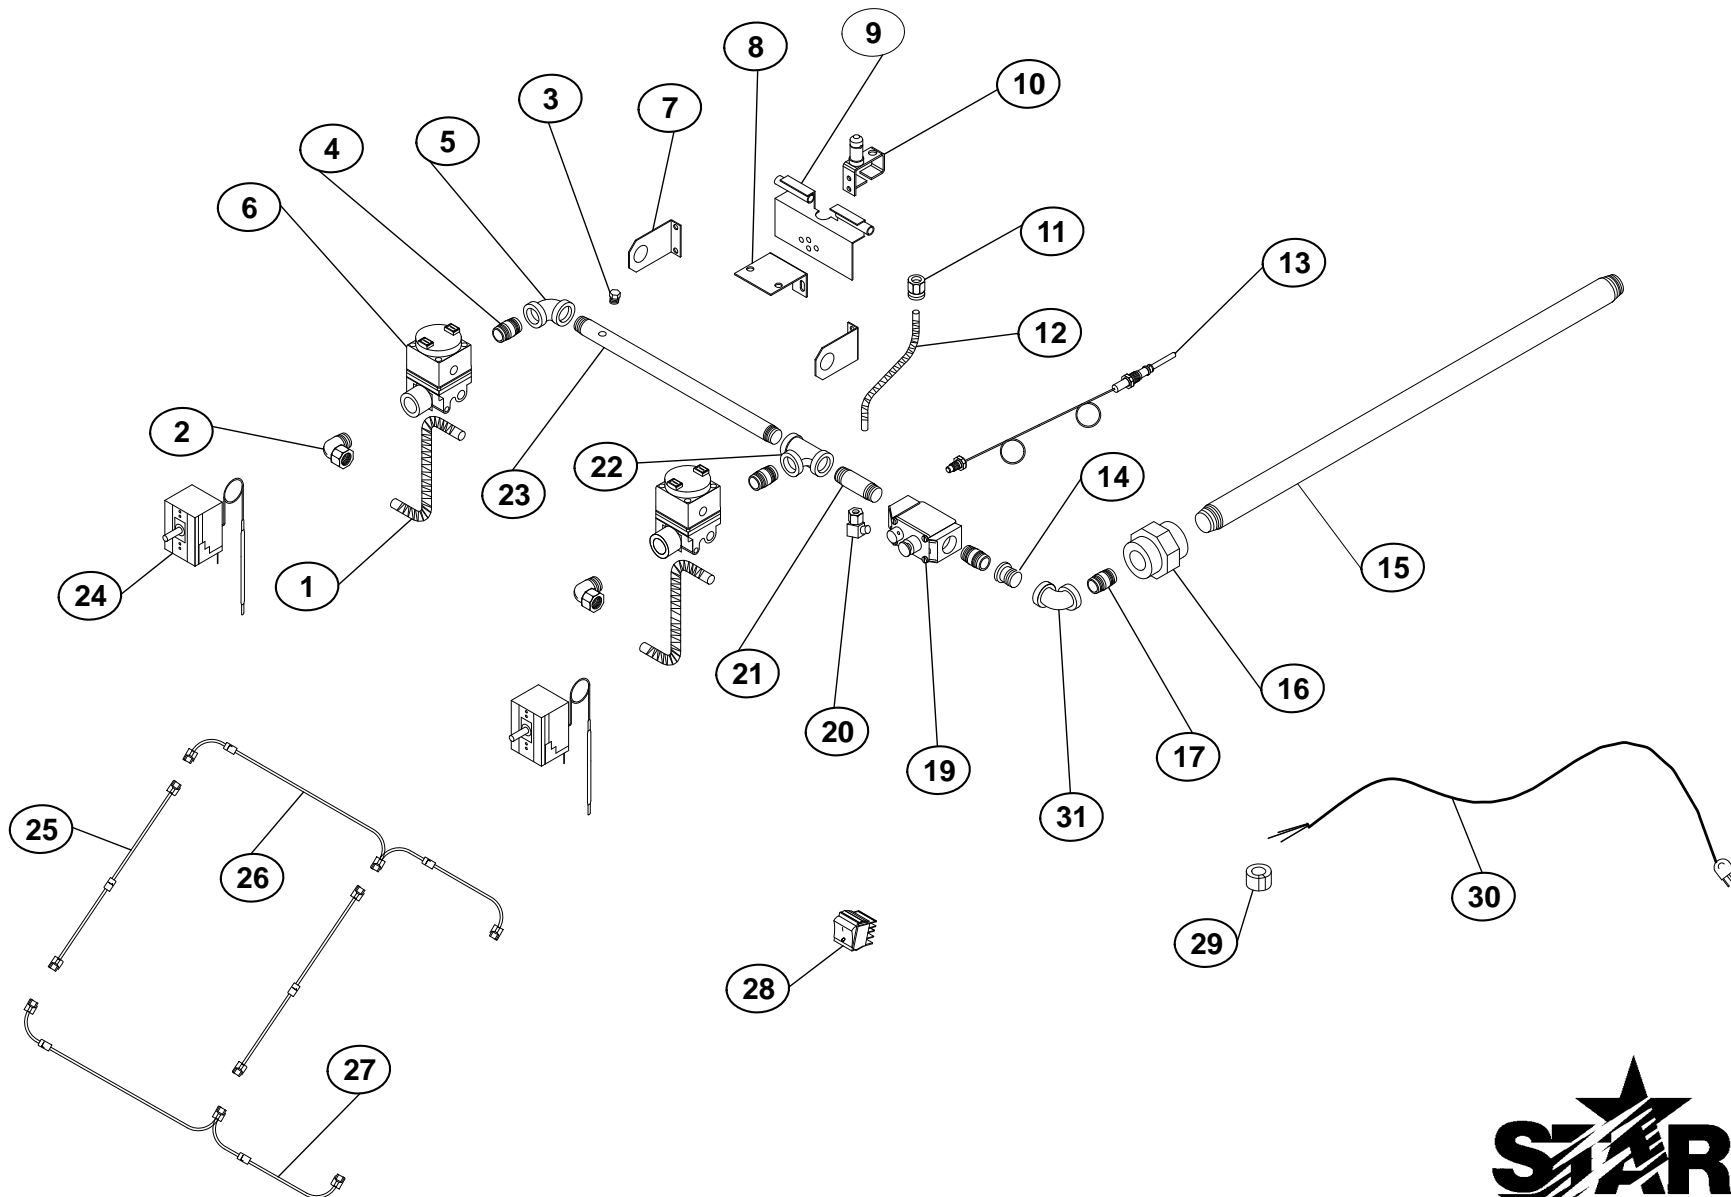

PARTS LIST

October 24, 2011, Rev H

MODEL **824TS** and **824TSCHS** Series

Key Number	Part Number	Model	Number Per Unit	Description
1	2K-Z4921	824TS/TSCHS	2	BURNER FLEX TUBE
2	2K-2675	824TS/TSCHS	2	FITTING 3/8 CC X 3/8 MPT
3	2P-1453	824TS/TSCHS	1	PIPE PLUG
4	2K-Y5550	824TS/TSCHS	3	NIPPLE 3/8 NPT X 1 1/2
5	2K-2665	824TS/TSCHS	1	ELBOW 3/8 NPT
6	2J-Z4610	824TS/TSCHS	2	SOLENOID VALVE
7	G5-Z4907	824TS/TSCHS	2	MOUNTING BRACKET
8	G5-824019	824TS/TSCHS	1	PILOT BRACKET ASSY
9	G5-824018	824TS/TSCHS	1	FLASH TUBE BRACKET ASSY
10	2J-Z4608	824TS/TSCHS	1	PILOT BURNER
11	2A-Y2017	824TS/TSCHS	1	PILOT ORIFICE
12	2K-Z4920	824TS/TSCHS	1	PILOT TUBE FLEX
13	2J-Z4609	824TS/TSCHS	1	THERMOCOUPLE
14	2K-Z4617	824TS/TSCHS	1	REDUCER BUSHING
15	2K-Z4616	824TS/TSCHS	1	INLET PIPE
16	2K-Z5033	824TS/TSCHS	1	UNION
17	2K-Z4618	824TS/TSCHS	1	NIPPLE 3/4 NPT X 2 1/4
19	2J-Z4607	824TS/TSCHS	1	SAFETY VALVE
20	2V-6671	824TS/TSCHS	1	PILOT VALVE
21	2K-Y4403	824TS/TSCHS	1	CLOSE NIPPLE 3/8 NPT
22	2K-9688	824TS/TSCHS	1	TEE 3/8 NPT
23	2K-Z4612	824TS/TSCHS	1	NIPPLE WITH PRESSURE TAP
24	2T-Z7440	824TS/TSCHS	2	THERMOSTAT
	PS-Z9318	824TS/TSCHS	2	THERMOSTAT SERVICE KIT
25	G5-824015	824TS/TSCHS	2	WIRE ASSEMBLY #1
26	G5-824017	824TS/TSCHS	1	WIRE ASSEMBLY 824TS "C"
27	G5-824016	824TS/TSCHS	1	WIRE ASSEMBLY 824TS "L"
28	2E-Z1858	824TS/TSCHS	1	SWITCH
29	2K-Y2967	824TS/TSCHS	1	CORD BUSHING
30	N2-30409	824TS/TSCHS	1	CORD SET 6' LONG
31	2K-Z4611	824TS/TSCHS	1	ELBOW 3/4 NPT

**IMPORTANT: WHEN ORDERING, SPECIFY VOLTAGE OR TYPE GAS DESIRED
INCLUDE MODEL AND SERIAL NUMBER**

PAGE 1
OF 1

Some items are included for illustrative purposes only and in certain instances may not be available.

Star International Holdings Inc. Company