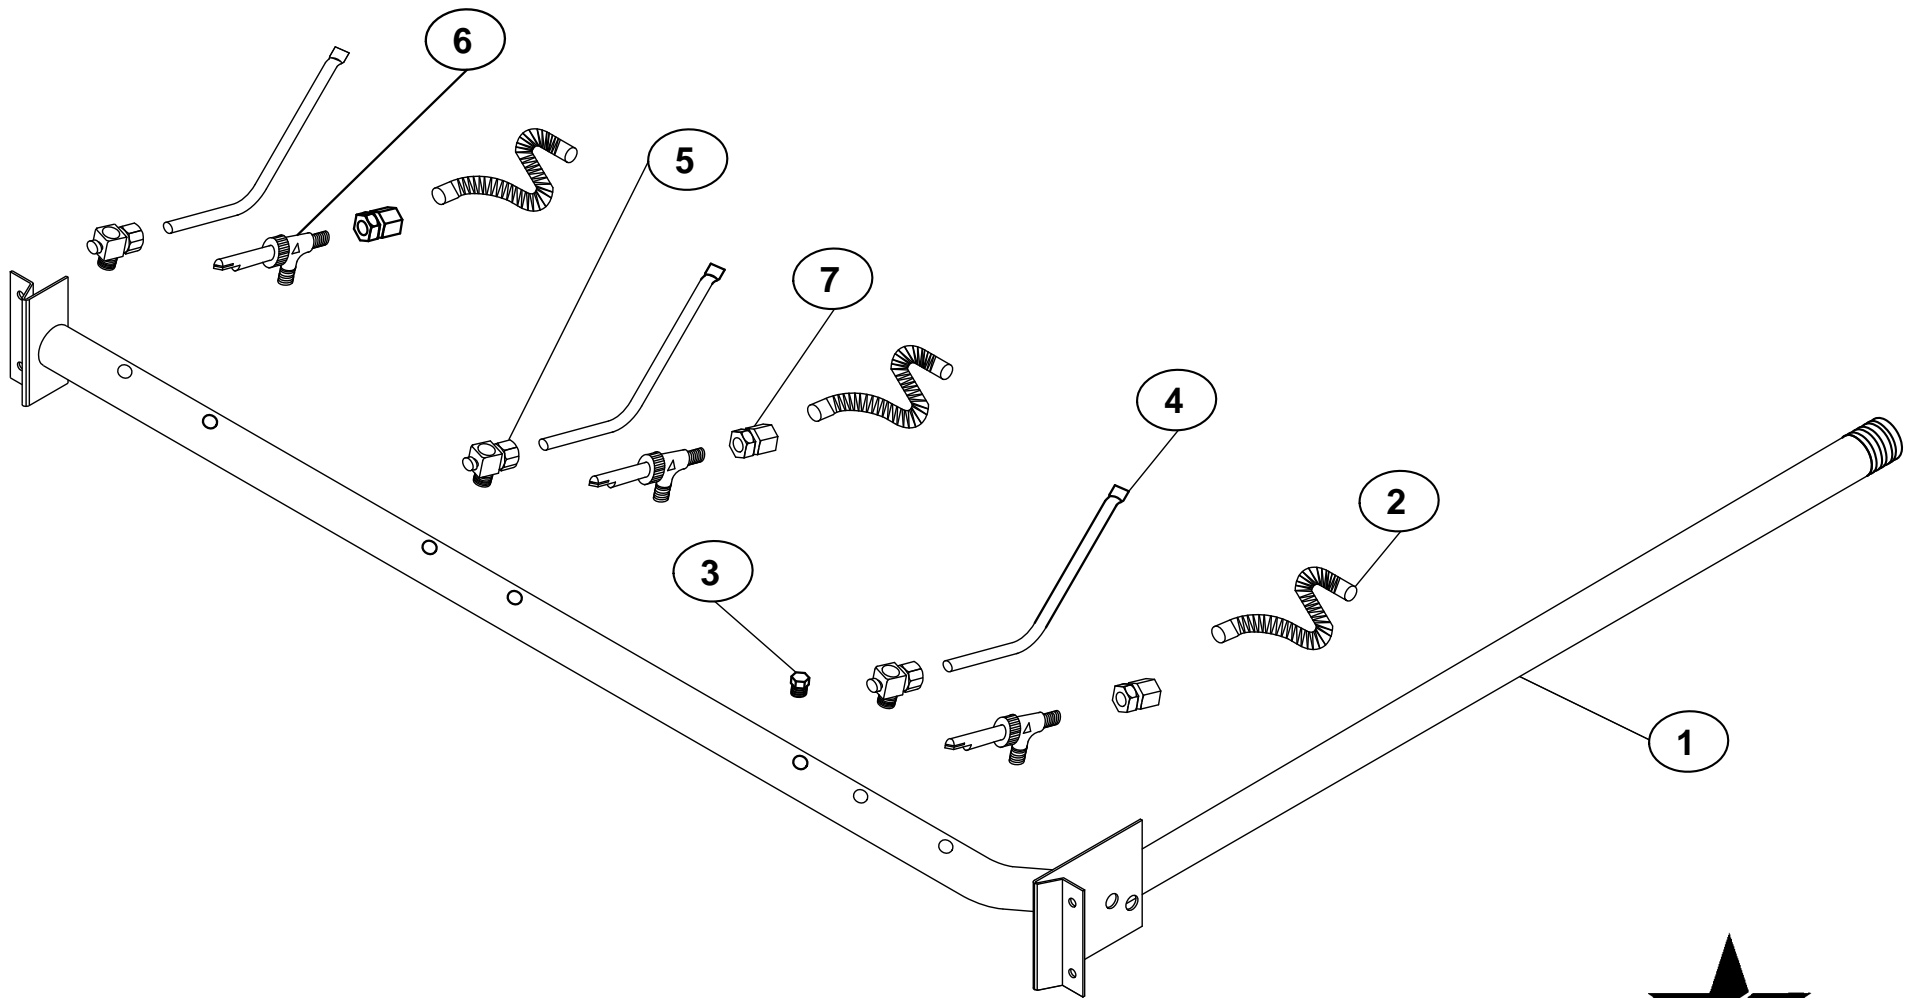

PARTS LIST

August 27, 2012, Rev H

Ultra-Max Gas Griddle Models: 824M, 824T, 824TS, 824TM, 824TCHS, 824TSCHS				
Fig. No	Part No.	Qty	Description	Application
1	G5-Z4812	1	FLUE	824M/T/TS/TSCHS
3	G5-824004	1	GRIDDLE PLATE ASSY COMPLETE	824M
	G5-824005			824T/TS
	G5-824006			824TSCHS, 824TCHS
4	G5-Z4793	2	BULB CLAMP	824T/TS/TSCHS
5	G5-Z4794	2	BULB COVER	824T/TS/TSCHS
6	2P-Z4795	6	BULB SPRING	824T/TS/TSCHS
7	G5-Z4927	2	ORIFICE BRACKET	824M/T/TS/TSCHS
8	2F-Z4613	2	BURNER	824M/T/TS/TSCHS
9	G5-Z4800	1	SIDE BAFFLE RIGHT	ALL 824/36/48/60/72
10	2A-Z4614	4	FOOT	ALL 824/36/48/60/72
11	G5-824014	1	WASTE DRAWER ASSY	ALL 824/836/848
12	G5-Z4897	1	DRAWER GUIDE	ALL 824/836/848
13	G5-Z4799	1	PILOT BAFFLE	824TS/TSCHS
14	G5-Z4798	1	BURNER BAFFLE	824M/T
15	G5-Z4900	2	BURNER COVER	824M/T/TS/TSCHS
16	2A-9369	2	ORIFICE FITTING	824M/T/TS/TSCHS
17	2A-Z4930	2	ORIFICE NATURAL (SIZE 41)	824M/T, 824TCHS
	2A-Z4931		ORIFICE PROPANE (SIZE 52)	824M/T/TS/TSCHS
	2A-Z5542		ORIFICE NATURAL (SIZE 37)	824TS/TSCHS
18	G5-Z4801	1	SIDE BAFFLE LEFT	ALL 824/36/48/60/72
19	2M-Z4862	1	CONTROL GRAPHICS PANEL	824M
	2M-Z4863			824T, 824TCHS
	2M-Z4864		OVERLAY 824TS	824TS/TSCHS
20	2R-Z4997	2	KNOB	824M/T, 824TCHS
	2R-Z8891	2	KNOB, CONTROL U-MAX SNAP ACTION	824TS/TSCHS manuf. after 8/2005
	PS-Z9312	2	KNOB SERVICE KIT	824TS/TSCHS manuf. before 8/2005
21	G5-824012	1	CHUTE ASSEMBLY	ALL 824/836/848
22	G5-824008	1	FRONT PANEL ASSEMBLY	824M/T, 824TCHS
	G5-824026		FRONT PANEL ASSEMBLY (MOE'S)	824TM
23	G5-824025	1	FRONT PANEL ASSEMBLY	824TS/TSCHS
24	G5-824007	1	BODY ASSEMBLY	824M/T/TS/TSCHS
25	2C-Z8547	2	SCREW, 6-32 SHOULDER, KNOB STOP	
26	2E-Z1858	1	SWITCH-TOGGLE 2P 2T	824TS, 824TSCHS
	PS-Z13373		ROCKER TO TOGGLE SWITCH KIT	<i>Optional Replacment to Toggle</i>
27	Z1-70-07-0343	1	SWITCH GUARD	824TS, 824TSCHS
28	2M-12-07-0038	1	LABEL ON & OFF	824TS, 824TSCHS
29	2I-05-07-0013	1	BOOT SWITCH	824TS, 824TSCHS
N/A	2J-Z4686	1	REGULATOR (5" NAT. AND 10" LP)	ALL M/T, 824TCHS
N/A	2J-Z5541	1	REGULATOR (4" NAT AND 10" LP)	ALL TS/TSCHS
N//A	2C-Z8547	AR	BOLT, KNOB STOP	

**IMPORTANT: WHEN ORDERING, SPECIFY VOLTAGE OR TYPE GAS DESIRED
INCLUDE MODEL AND SERIAL NUMBER**

PAGE 1
OF 1

Some items are included for illustrative purposes only and in certain instances may not be available.

Star International Holdings Inc. Company

MODEL: 800M SERIES

STAR MANUFACTURING INTERNATIONAL, INC.

SK1880

Rev. -

1-20-02