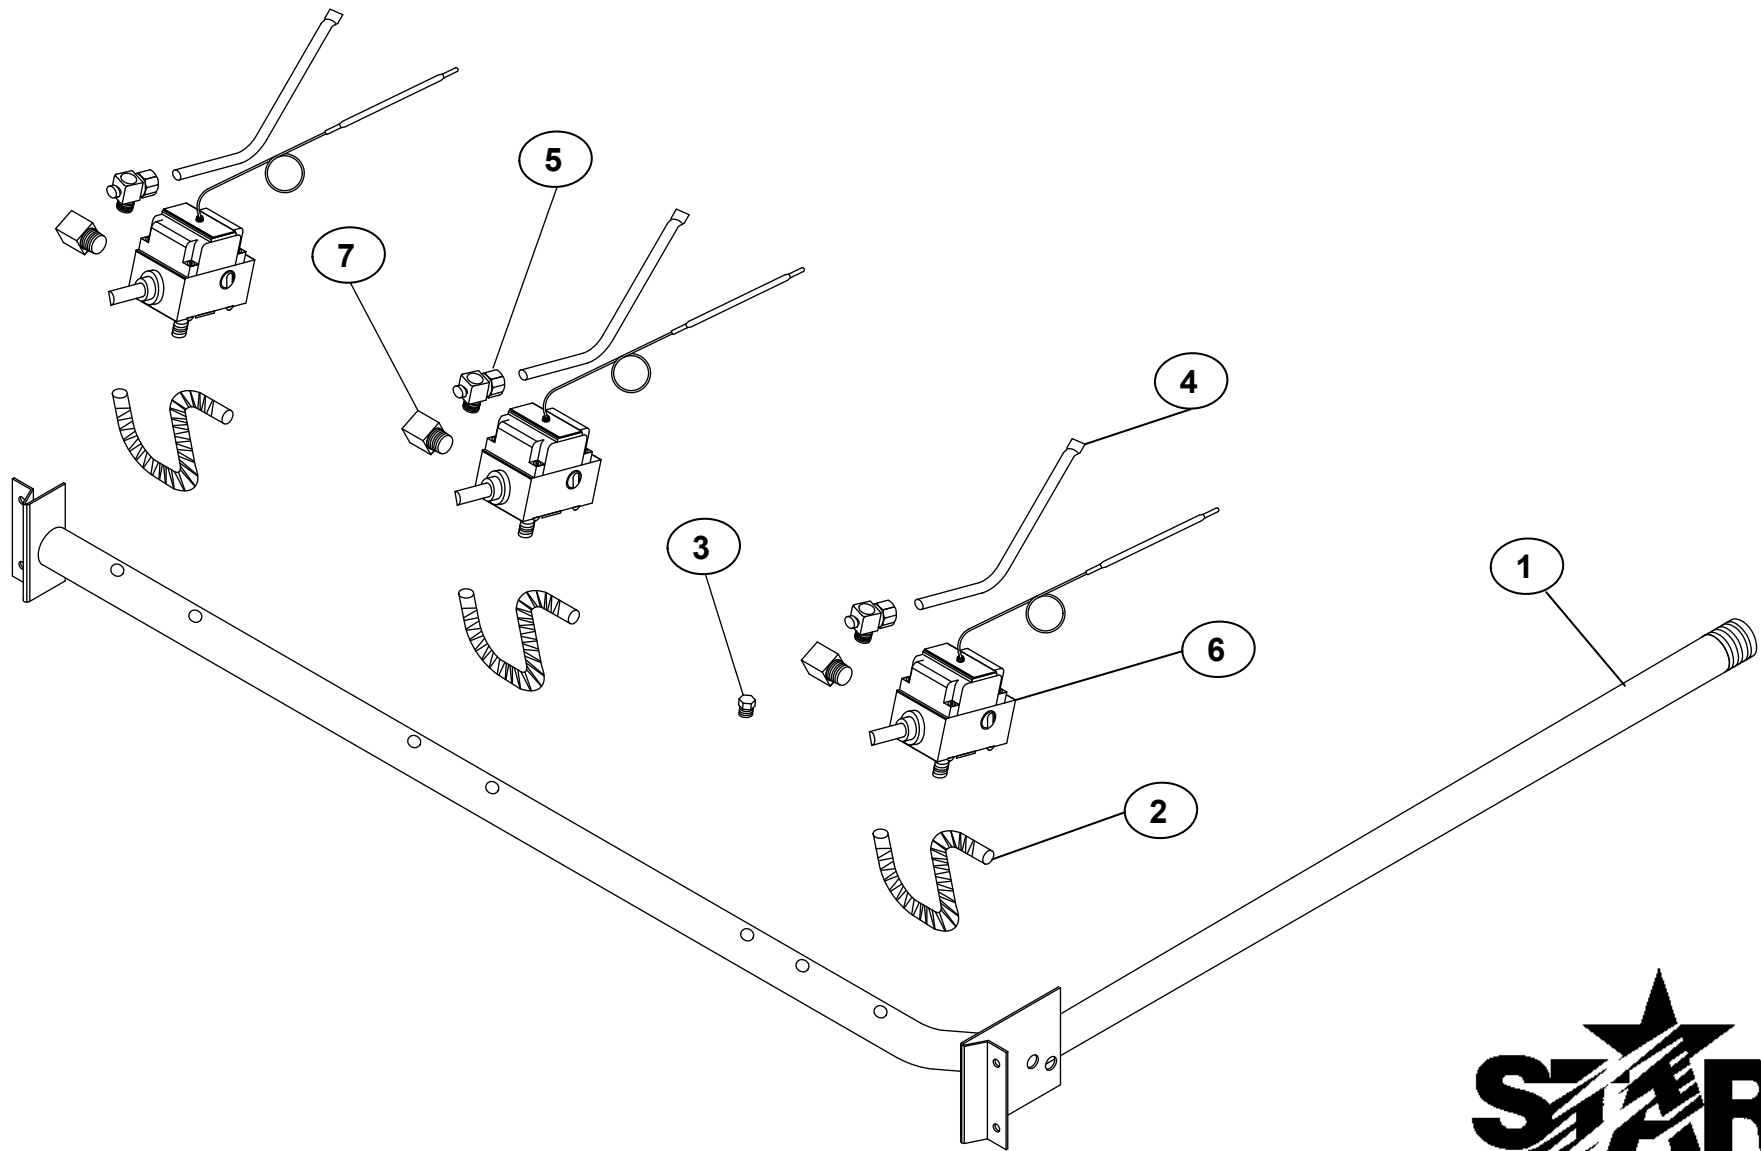

MODEL: 800T SERIES

STAR MANUFACTURING INTERNATIONAL, INC.

SK1879

Rev. -

1-20-02

PARTS LIST

October 24, 2011, Rev H

MODEL 800M and 800T Series

Key Number	Part Number	Number Per Unit	Description	Model		
1	2K-Z4901	1	MANIFOLD	824M/T		
	2K-Z4902	1	MANIFOLD	836M/T		
	2K-Z4903	1	MANIFOLD	848M/T		
	2K-Z4904	1	MANIFOLD	860M/T		
	2K-Z4905	1	MANIFOLD	872M/T		
2	2K-Z4921	2	BURNER FLEX TUBE	824M/T		
		3	BURNER FLEX TUBE	836M/T		
		4	BURNER FLEX TUBE	848M/T		
		5	BURNER FLEX TUBE	860M/T		
		6	BURNER FLEX TUBE	872M/T		
3	2P-1453	1	PIPE PLUG	ALL M/T		
4	2V-Z4821	2	PILOT BURNER	824T		
		3	PILOT BURNER	836T		
		4	PILOT BURNER	848T		
		5	PILOT BURNER	860T		
		6	PILOT BURNER	872T		
		2V-Z4906	2	PILOT BURNER	824M	
	3		PILOT BURNER	836M		
	4		PILOT BURNER	848M		
	5		PILOT BURNER	860M		
	6		PILOT BURNER	872M		
	5		2V-6671	2	PILOT VALVE	824M/T
		3		PILOT VALVE	836M/T	
4		PILOT VALVE		848M/T		
5		PILOT VALVE		860M/T		
6		PILOT VALVE		872M/T		
6		2T-Z4823		2	THROTTLING CONTROL	824T
	3		THROTTLING CONTROL	836T		
	4		THROTTLING CONTROL	848T		
	5		THROTTLING CONTROL	860T		
	6		THROTTLING CONTROL	872T		
	2V-Y8832		2	MANUAL VALVE	824M	
		3	MANUAL VALVE	836M		
		4	MANUAL VALVE	848M		
		5	MANUAL VALVE	860M		
		6	MANUAL VALVE	872M		
		7	2A-Z0790	2	FITTING 3/8 CC X 3/8-27	824M
	3			FITTING 3/8 CC X 3/8-27	836M	
4	FITTING 3/8 CC X 3/8-27			848M		
5	FITTING 3/8 CC X 3/8-27			860M		
6	FITTING 3/8 CC X 3/8-27			872M		
2K-Y7111	2			FITTING 3/8 CC X 1/4 MPT	824T	
	3		FITTING 3/8 CC X 1/4 MPT	836T		
	4		FITTING 3/8 CC X 1/4 MPT	848T		
	5		FITTING 3/8 CC X 1/4 MPT	860T		
6	FITTING 3/8 CC X 1/4 MPT		872T			

**IMPORTANT: WHEN ORDERING, SPECIFY VOLTAGE OR TYPE GAS DESIRED
INCLUDE MODEL AND SERIAL NUMBER**

PAGE 1
OF 1

Some items are included for illustrative purposes only and in certain instances may not be available.