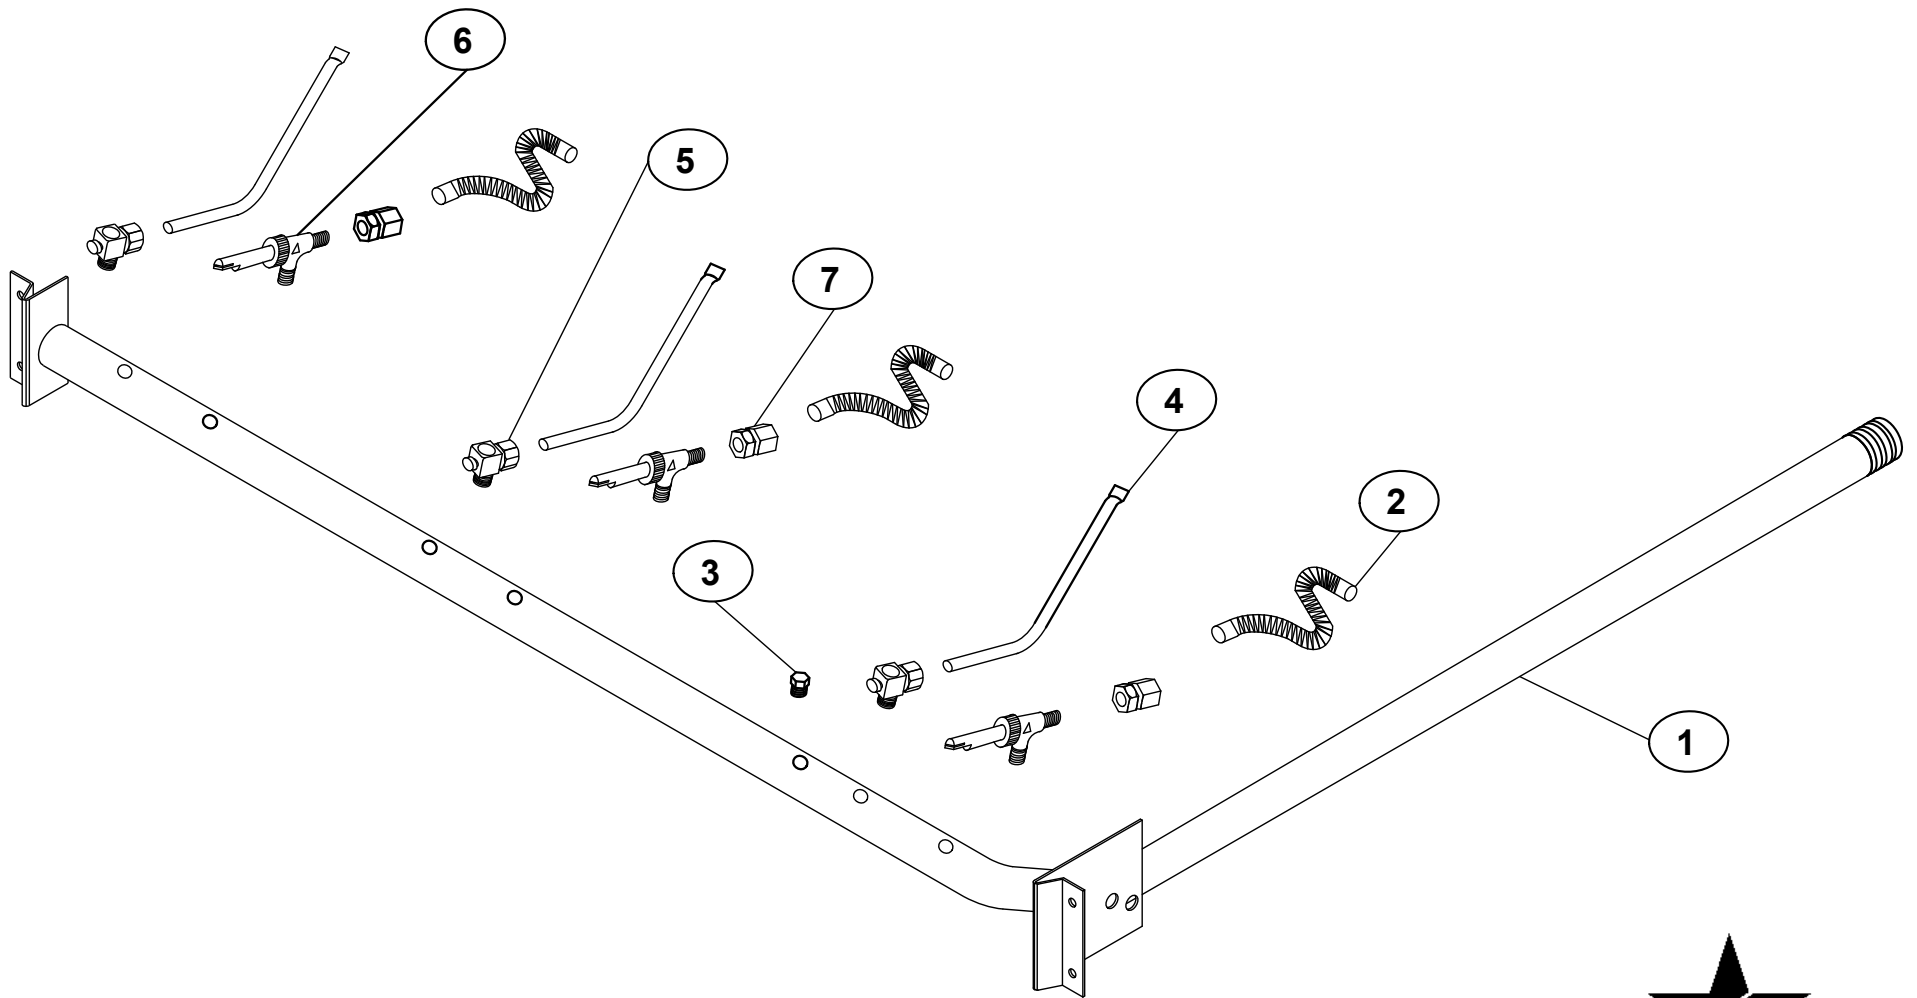

PARTS LIST

August 27, 2012, Rev H

Ultra-Max Gas Griddle Models: 836M, 836T, 836TS, 836TCHS, 836TSCHS				
Fig. No	Part No.	Qty	Description	Application
1	G5-Z4813	1	FLUE	836M/T/TS/TSCHS
2	G5-Z4817	1	FLUE DIVIDER	836M/T/TS/TSCHS
3	G5-836004	1	GRIDDLE PLATE ASSY COMPLETE	836M
	G5-836005			836T/TS
	G5-836006			836TSCHS, 836TCHS
4	G5-Z4793	3	BULB CLAMP	836T/TS/TSCHS
5	G5-Z4794	3	BULB COVER	836T/TS/TSCHS
6	2P-Z4795	9	BULB SPRING	836T/TS/TSCHS
7	G5-Z15206	3	ORIFICE BRACKET	836M/T/TS/TSCHS
8	2F-Z4613	3	BURNER	836M/T/TS/TSCHS
9	G5-Z4800	1	SIDE BAFFLE RIGHT	ALL 824/36/48/60/72
10	2A-Z4614	4	FOOT	ALL 824/36/48/60/72
11	G5-824014	1	WASTE DRAWER ASSY	ALL 824/836/848
12	G5-Z4897	1	DRAWER GUIDE	ALL 824/836/848
13	G5-Z4799	2	PILOT BAFFLE	836TS/TSCHS
14	G5-Z4798	2	BURNER BAFFLE	836M/T, 836TCHS
15	G5-Z4900	3	BURNER COVER	836M/T/TS/TSCHS
16	2A-9369	3	ORIFICE FITTING	836M/T/TS/TSCHS
17	2A-Z4930	3	ORIFICE NATURAL (SIZE 41)	836M/T, 836TCHS
	2A-Z4931		ORIFICE PROPANE (SIZE 52)	836M/T/TS/TSCHS
	2A-Z5542		ORIFICE NATURAL (SIZE 37)	836TS/TSCHS
18	G5-Z4801	1	SIDE BAFFLE LEFT	ALL 824/36/48/60/72
19	2M-Z4865	1	CONTROL GRAPHICS PANEL	836M
	2M-Z4866			836T, 836TCHS
	2M-Z11994			836TS/TSCHS
	2M-Z15618			836TSCHS-C
20	2R-Z4997	3	KNOB	836M/T, 836TCHS
	2R-Z8891			836TS/TSCHS, manuf. after 8/2006
	PS-Z9312			836TS/TSCHS, manuf. before 8/2006
21	G5-824012	1	CHUTE ASSEMBLY	ALL 824/836/848
22	G5-836008	1	FRONT PANEL ASSEMBLY	836M/T, 836TCHS
23	G5-836025	1	FRONT PANEL ASSEMBLY 836TS	836TS/TSCHS
	G5-836027		FRONT PANEL ASSEMBLY 836	836TSCHS-C
24	G5-836007	1	BODY ASSEMBLY	836M/T/TS/TSCHS
25	2C-Z8547	3	SCREW, 6-32 SHOULDER, KNOB STOP	
	2E-Z1858			836TS, 836TSCHS
26	PS-Z13373	1	ROCKER TO TOGGLE SWITCH KIT	<i>Optional Replacment to Toggle</i>
	2E-Z1858		SWITCH-LIGHTED	836TS, 836TSCHS
27	Z1-70-07-0343	1	SWITCH GUARD	836TS, 836TSCHS
28	2M-12-07-0038	1	LABEL ON & OFF	836TS, 836TSCHS
29	2I-05-07-0013	1	BOOT SWITCH	836TS, 836TSCHS
N/A	2J-Z4686	1	REGULATOR (5" NAT. AND 10" LP)	ALL M/T, 836TCHS
N/A	2J-Z5541	1	REGULATOR (4" NAT. AND 10" LP)	ALL TS/TSCHS
N/A	2C-Z8547	AR	BOLT, KNOB STOP	
N/A	N2-30409	1	LEAND IN CORD ASSY 120V	836TS, 836TSCHS
N/A	N2-Z13276			836TSCHS-C

**IMPORTANT: WHEN ORDERING, SPECIFY VOLTAGE OR TYPE GAS DESIRED
INCLUDE MODEL AND SERIAL NUMBER**

PAGE 1
OF 1

Some items are included for illustrative purposes only and in certain instances may not be available.

Star International Holdings Inc. Company

MODEL: 800M SERIES

STAR MANUFACTURING INTERNATIONAL, INC.

SK1880

Rev. -

1-20-02