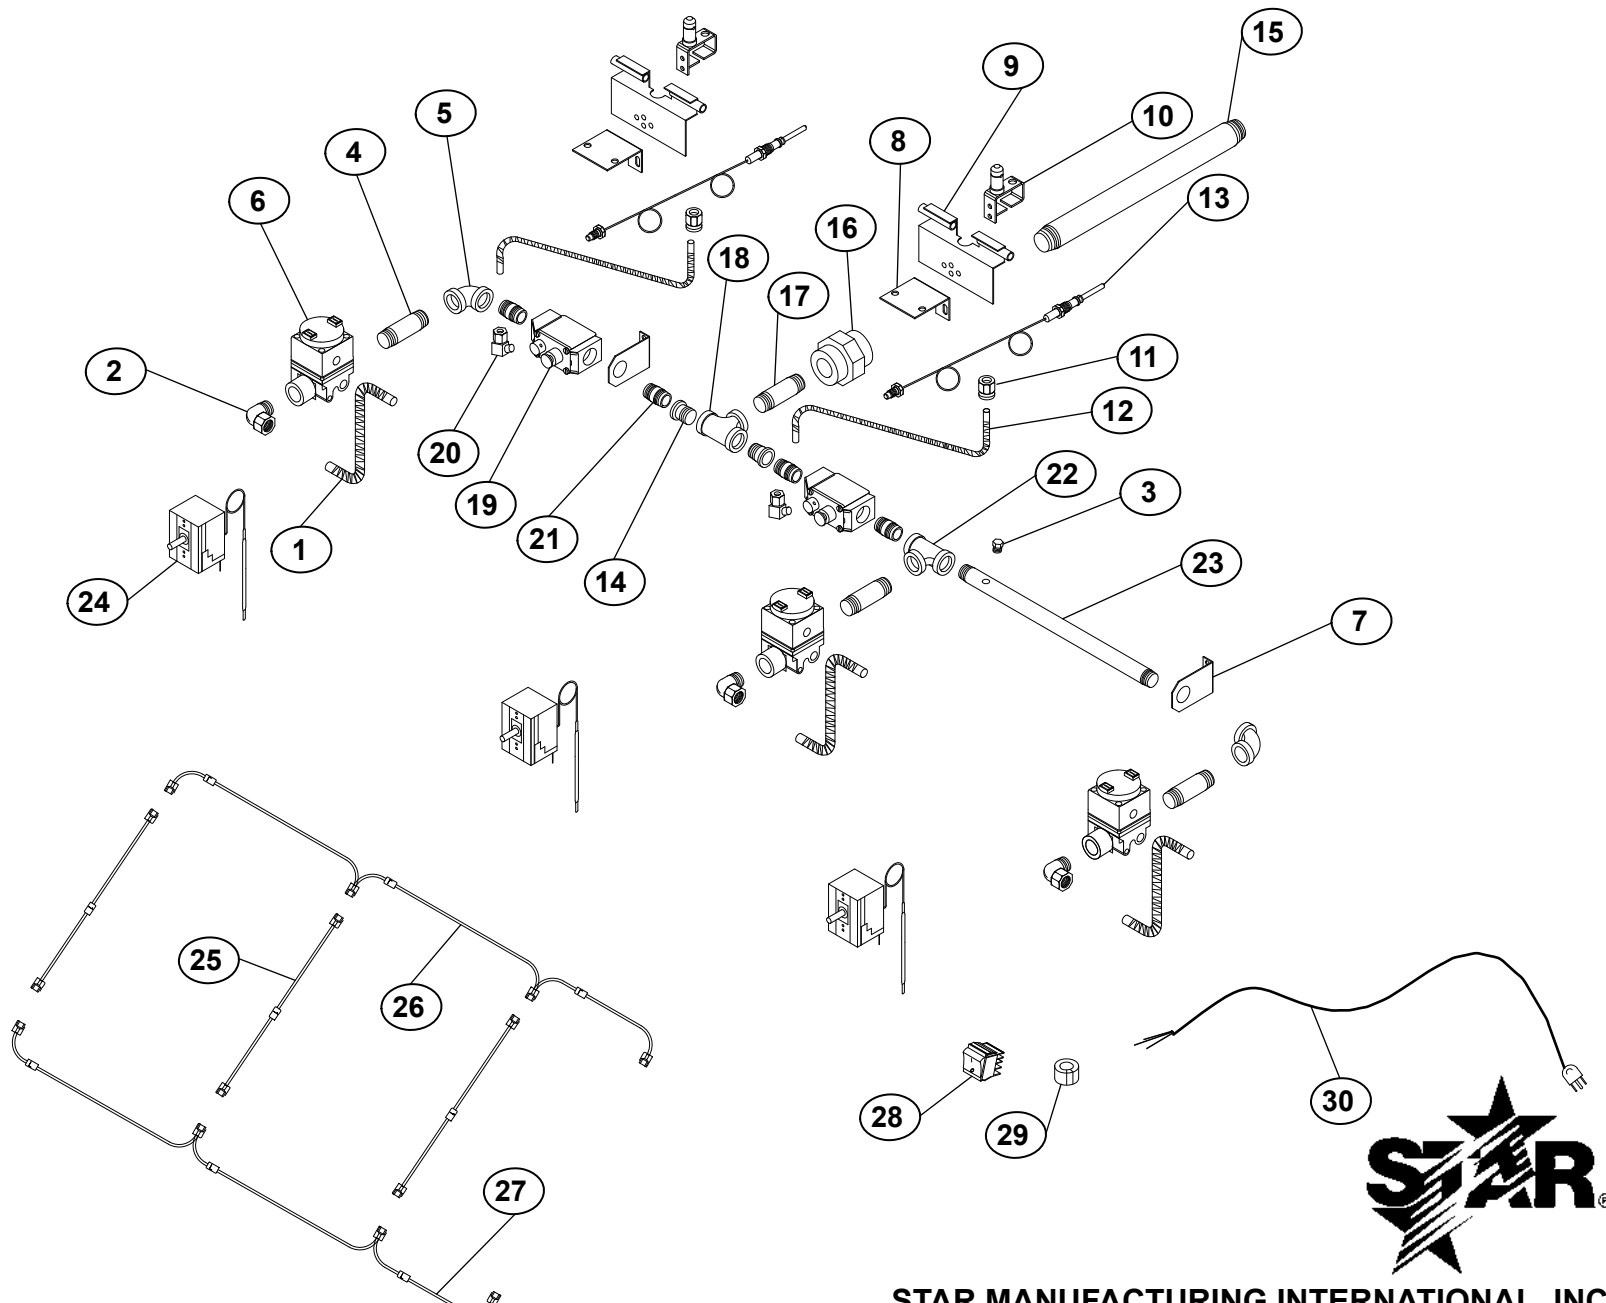

MODEL: 836TS AND 836TSCHS

STAR MANUFACTURING INTERNATIONAL, INC.

SK1884

Rev.-

01-20-02

PARTS LIST

October 24, 2011, Rev H

MODEL **836TS** and **836TSCHS** Series

Key Number	Part Number	Model	Number Per Unit	Description
1	2K-Z4921	836TS/TSCHS	3	BURNER FLEX TUBE
2	2K-2675	836TS/TSCHS	3	FITTING 3/8 CC X 3/8 MPT
3	2P-1453	836TS/TSCHS	1	PIPE PLUG
4	2K-Y5550	836TS/TSCHS	3	NIPPLE 3/8 NPT X 1 1/2
5	2K-2665	836TS/TSCHS	2	ELBOW 3/8 NPT
6	2J-Z4610	836TS/TSCHS	3	SOLENOID VALVE
7	G5-Z4907	836TS/TSCHS	2	MOUNTING BRACKET
8	G5-824019	836TS/TSCHS	2	PILOT BRACKET ASSY
9	G5-824018	836TS/TSCHS	2	FLASH TUBE BRACKET ASSY
10	2J-Z4608	836TS/TSCHS	2	PILOT BURNER
11	2A-Y2017	836TS/TSCHS	2	PILOT ORIFICE
12	2K-Z4920	836TS/TSCHS	2	PILOT TUBE FLEX
13	2J-Z4609	836TS/TSCHS	2	THERMOCOUPLE
14	2K-Z4617	836TS/TSCHS	2	REDUCER BUSHING
15	2K-Z4616	836TS/TSCHS	1	INLET PIPE
16	2K-Z5033	836TS/TSCHS	1	UNION
17	2K-Z4618	836TS/TSCHS	1	NIPPLE 3/4 NPT X 2 1/4
18	2K-Z5034	836TS/TSCHS	1	3/4 NPT TEE
19	2J-Z4607	836TS/TSCHS	2	SAFETY VALVE
20	2V-6671	836TS/TSCHS	2	PILOT VALVE
21	2K-Y4403	836TS/TSCHS	4	CLOSE NIPPLE 3/8 NPT
22	2K-9688	836TS/TSCHS	1	TEE 3/8 NPT
23	2K-Z4612	836TS/TSCHS	1	NIPPLE WITH PRESSURE TAP
24	2T-Z7440	824TS/TSCHS	3	THERMOSTAT manuf. after 8/2005
	PS-Z9318	824TS/TSCHS	3	THERMOSTAT SERVICE KIT manuf. before 8/2005
25	G5-824015	836TS/TSCHS	3	WIRE ASSEMBLY #1
26	G5-836017	836TS/TSCHS	1	WIRE ASSEMBLY 836TS "C"
27	G5-836016	836TS/TSCHS	1	WIRE ASSEMBLY 836TS "L"
28	2E-Z1858	836TS/TSCHS	1	SWITCH
29	2K-Y2967	836TS/TSCHS	1	CORD BUSHING
30	N2-30409	836TS/TSCHS	1	CORD SET 6' LONG

**IMPORTANT: WHEN ORDERING, SPECIFY VOLTAGE OR TYPE GAS DESIRED
INCLUDE MODEL AND SERIAL NUMBER**

PAGE 1
OF 1

Some items are included for illustrative purposes only and in certain instances may not be available.

Star International Holdings Inc. Company