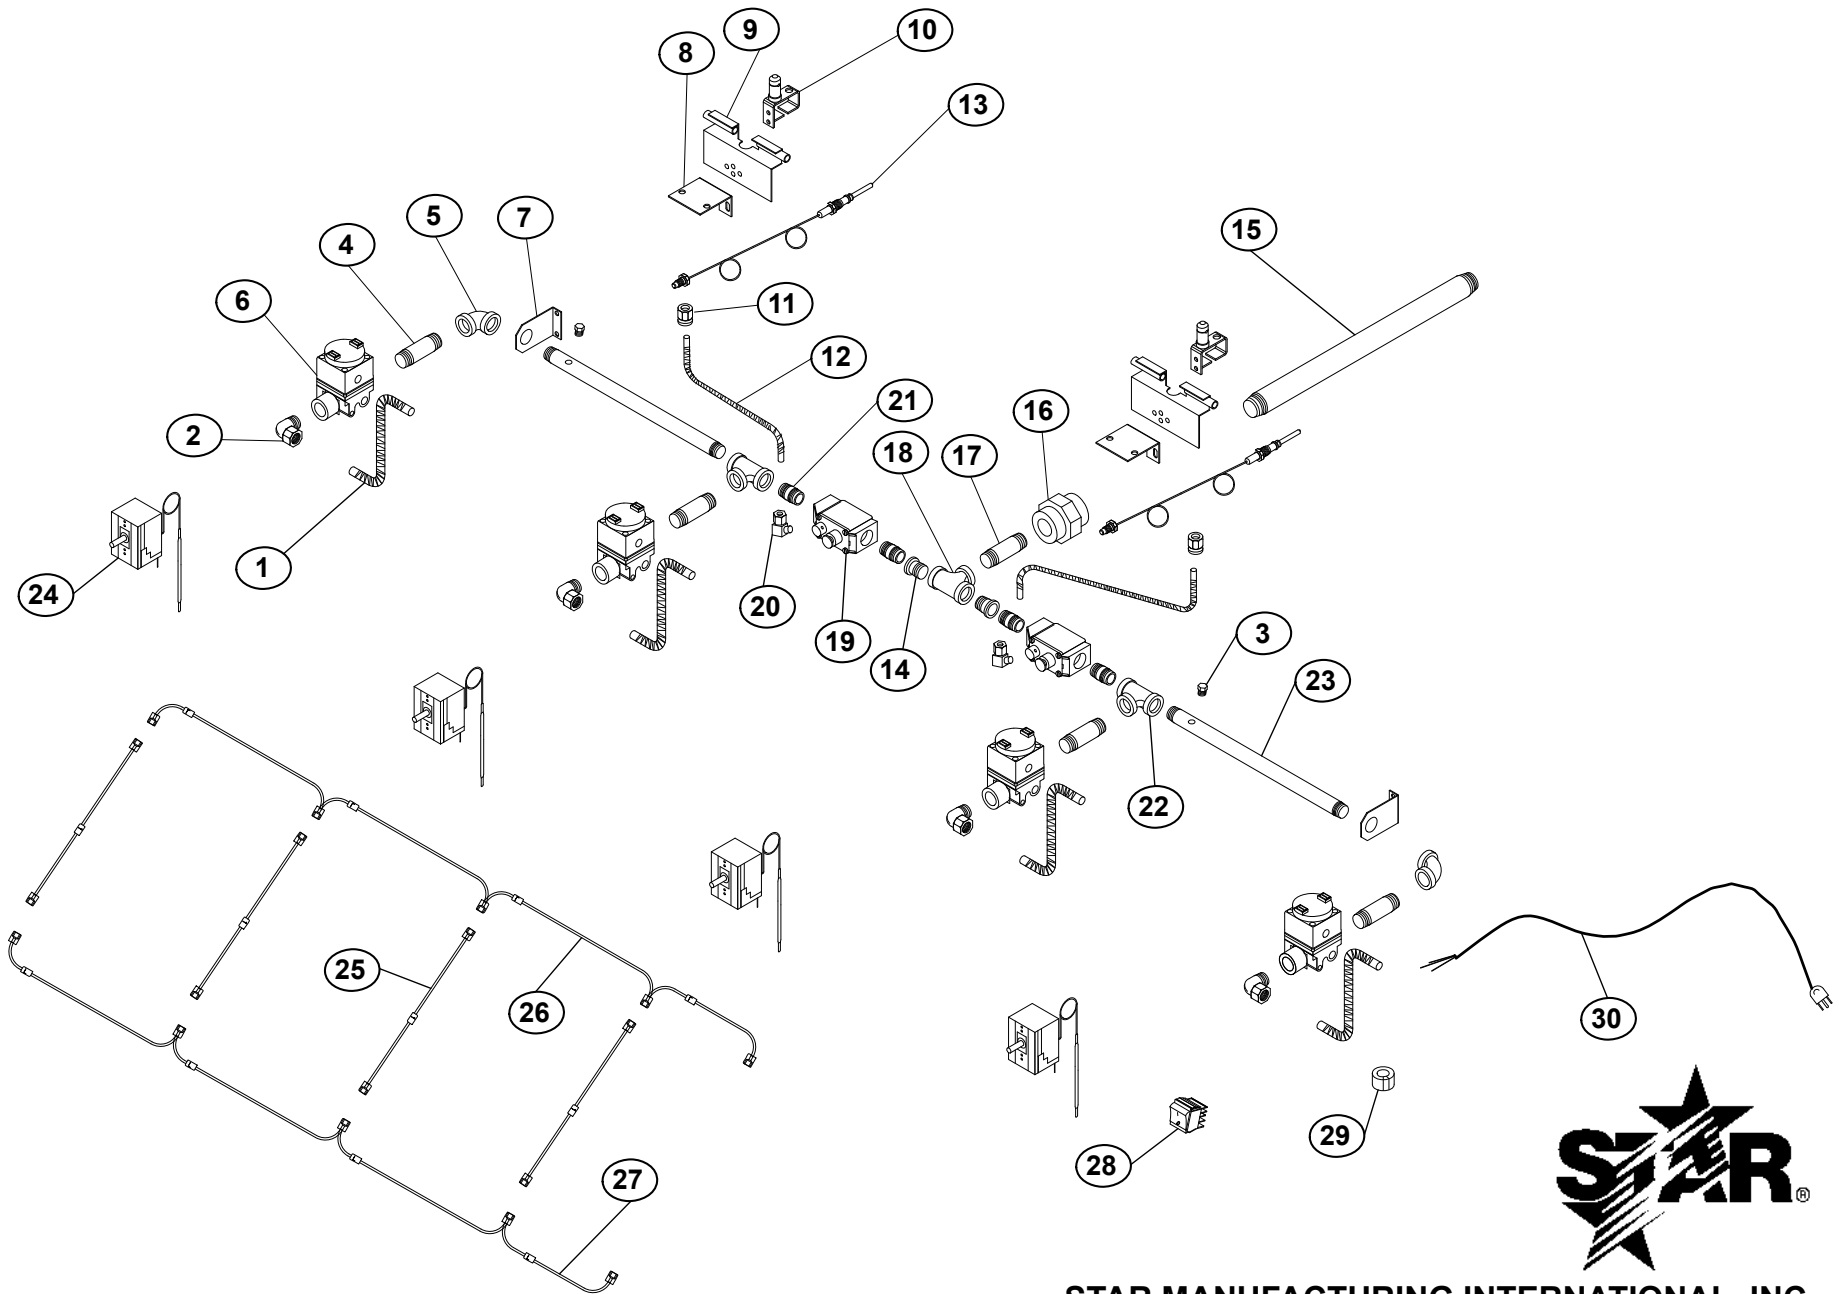

MODEL: 848TS AND 848TSCHS

STAR MANUFACTURING INTERNATIONAL, INC.

SK1883

Rev.-

01-20-02

PARTS LIST

October 24, 2011, Rev H

MODEL **848TS** and **848TSCHS** Series

Key Number	Part Number	Model	Number Per Unit	Description
1	2K-Z4921	848TS/TSCHS	4	BURNER FLEX TUBE
2	2K-2675	848TS/TSCHS	4	FITTING 3/8 CC X 3/8 MPT
3	2P-1453	848TS/TSCHS	2	PIPE PLUG
4	2K-Y5550	848TS/TSCHS	4	NIPPLE 3/8 NPT X 1 1/2
5	2K-2665	848TS/TSCHS	2	ELBOW 3/8 NPT
6	2J-Z4610	848TS/TSCHS	4	SOLENOID VALVE
7	G5-Z4907	848TS/TSCHS	2	MOUNTING BRACKET
8	G5-824019	848TS/TSCHS	2	PILOT BRACKET ASSY
9	G5-824018	848TS/TSCHS	2	FLASH TUBE BRACKET ASSY
10	2J-Z4608	848TS/TSCHS	2	PILOT BURNER
11	2A-Y2017	848TS/TSCHS	2	PILOT ORIFICE
12	2K-Z4920	848TS/TSCHS	2	PILOT TUBE FLEX
13	2J-Z4609	848TS/TSCHS	2	THERMOCOUPLE
14	2K-Z4617	848TS/TSCHS	2	REDUCER BUSHING
15	2K-Z4616	848TS/TSCHS	1	INLET PIPE
16	2K-Z5033	848TS/TSCHS	1	UNION
17	2K-Z4618	848TS/TSCHS	1	NIPPLE 3/4 NPT X 2 1/4
18	2K-Z5034	848TS/TSCHS	1	3/4 NPT TEE
19	2J-Z4607	848TS/TSCHS	2	SAFETY VALVE
20	2V-6671	848TS/TSCHS	2	PILOT VALVE
21	2K-Y4403	848TS/TSCHS	4	CLOSE NIPPLE 3/8 NPT
22	2K-9688	848TS/TSCHS	2	TEE 3/8 NPT
23	2K-Z4612	848TS/TSCHS	2	NIPPLE WITH PRESSURE TAP
24	2T-Z7440	848TS/TSCHS	4	ELECTRIC THERMOSTAT
24	2T-Z7440	824TS/TSCHS	4	THERMOSTAT manuf. after 8/2005
	PS-Z9318	824TS/TSCHS	4	THERMOSTAT SERVICE KIT manuf. before 8/2005
25	G5-824015	848TS/TSCHS	4	WIRE ASSEMBLY #1
26	G5-848017	848TS/TSCHS	1	WIRE ASSEMBLY 848TS "C"
27	G5-848016	848TS/TSCHS	1	WIRE ASSEMBLY 872TS "L"
28	2E-Z1858	848TS/TSCHS	1	SWITCH
29	2K-Y2967	848TS/TSCHS	1	CORD BUSHING
30	N2-30409	848TS/TSCHS	1	CORD SET 6' LONG

**IMPORTANT: WHEN ORDERING, SPECIFY VOLTAGE OR TYPE GAS DESIRED
INCLUDE MODEL AND SERIAL NUMBER**

PAGE 1
OF 1

Some items are included for illustrative purposes only and in certain instances may not be available.

Star International Holdings Inc. Company