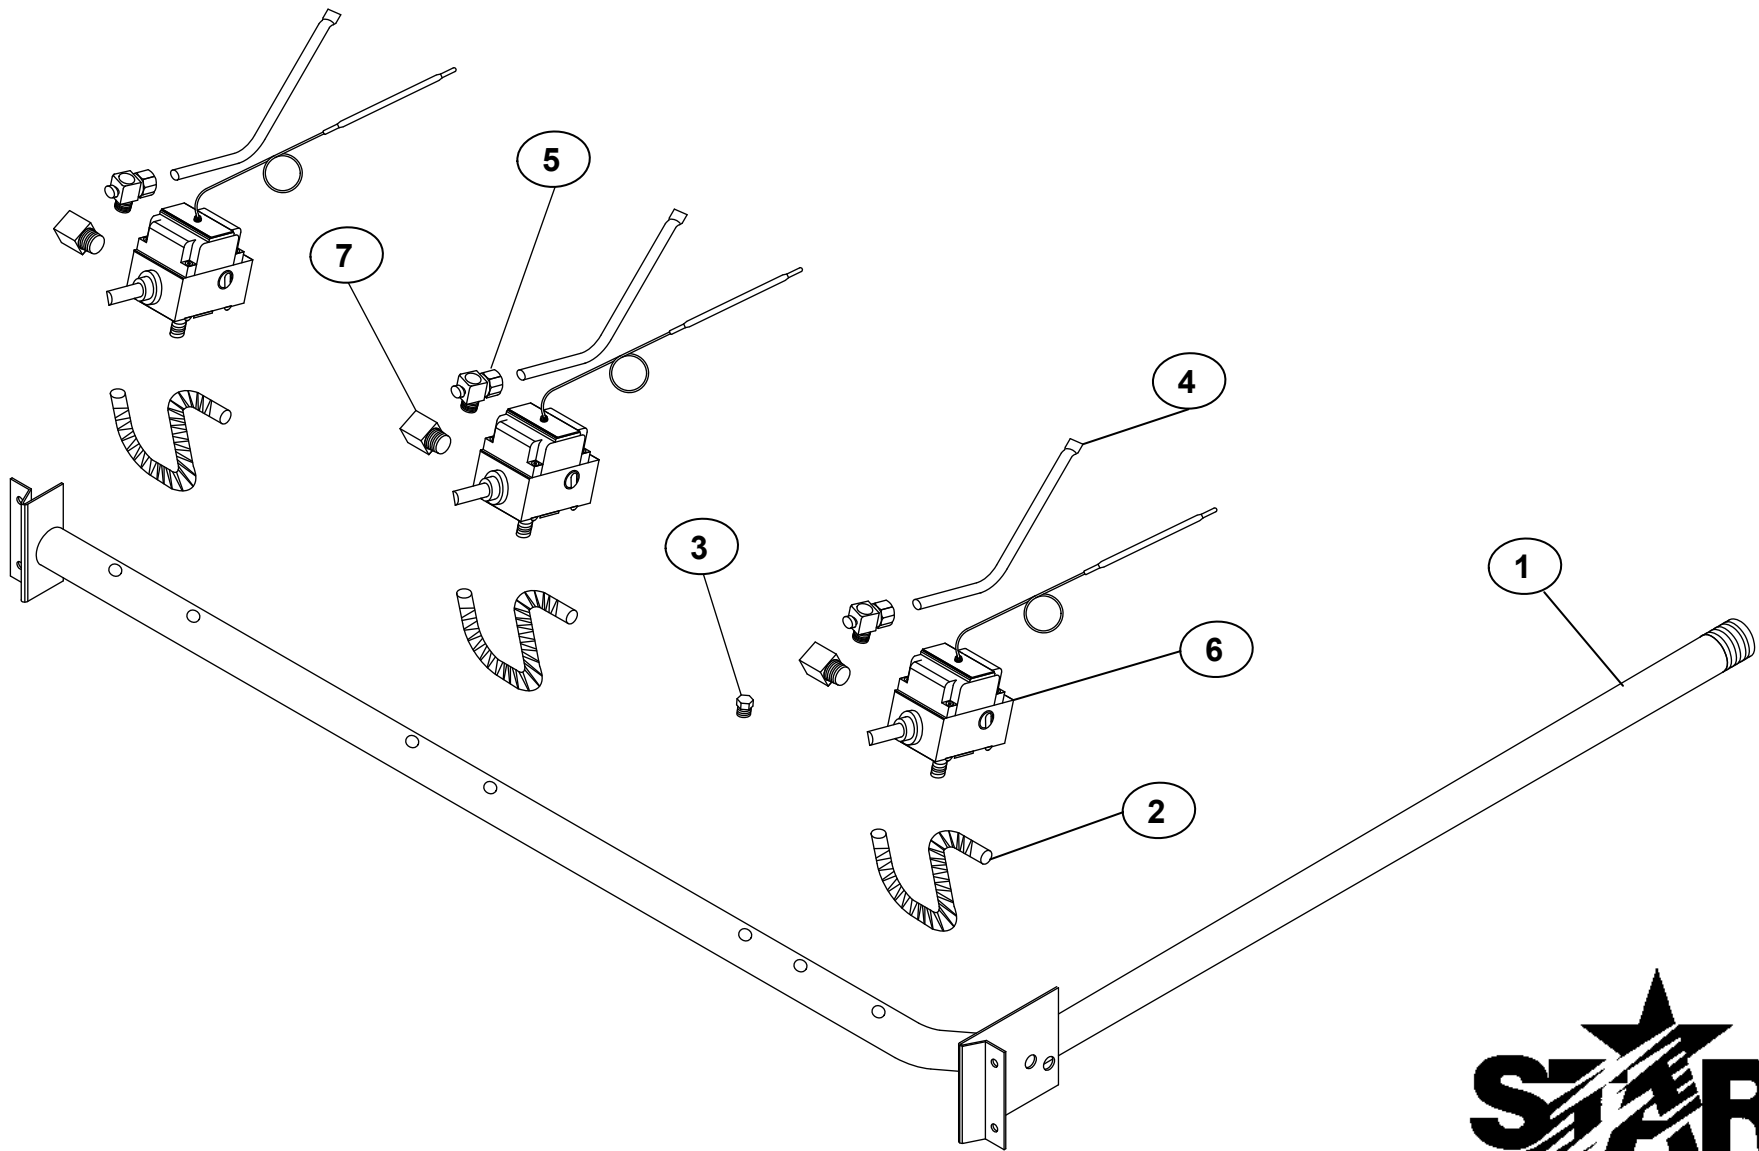

MODEL: 800T SERIES

STAR MANUFACTURING INTERNATIONAL, INC.

SK1879

Rev. -

1-20-02

PARTS LIST

October 24, 2011, Rev H

MODEL 800M and 800T Series

Key Number	Part Number	Number Per Unit	Description	Model		
1	2K-Z4901	1	MANIFOLD	824M/T		
	2K-Z4902	1	MANIFOLD	836M/T		
	2K-Z4903	1	MANIFOLD	848M/T		
	2K-Z4904	1	MANIFOLD	860M/T		
	2K-Z4905	1	MANIFOLD	872M/T		
2	2K-Z4921	2	BURNER FLEX TUBE	824M/T		
		3	BURNER FLEX TUBE	836M/T		
		4	BURNER FLEX TUBE	848M/T		
		5	BURNER FLEX TUBE	860M/T		
		6	BURNER FLEX TUBE	872M/T		
3	2P-1453	1	PIPE PLUG	ALL M/T		
4	2V-Z4821	2	PILOT BURNER	824T		
		3	PILOT BURNER	836T		
		4	PILOT BURNER	848T		
		5	PILOT BURNER	860T		
		6	PILOT BURNER	872T		
		2V-Z4906	2	PILOT BURNER	824M	
	3		PILOT BURNER	836M		
	4		PILOT BURNER	848M		
	5		PILOT BURNER	860M		
	6		PILOT BURNER	872M		
	5		2V-6671	2	PILOT VALVE	824M/T
		3		PILOT VALVE	836M/T	
4		PILOT VALVE		848M/T		
5		PILOT VALVE		860M/T		
6		PILOT VALVE		872M/T		
6		2T-Z4823		2	THROTTLING CONTROL	824T
	3		THROTTLING CONTROL	836T		
	4		THROTTLING CONTROL	848T		
	5		THROTTLING CONTROL	860T		
	6		THROTTLING CONTROL	872T		
	2V-Y8832		2	MANUAL VALVE	824M	
		3	MANUAL VALVE	836M		
		4	MANUAL VALVE	848M		
		5	MANUAL VALVE	860M		
		6	MANUAL VALVE	872M		
		7	2A-Z0790	2	FITTING 3/8 CC X 3/8-27	824M
	3			FITTING 3/8 CC X 3/8-27	836M	
4	FITTING 3/8 CC X 3/8-27			848M		
5	FITTING 3/8 CC X 3/8-27			860M		
6	FITTING 3/8 CC X 3/8-27			872M		
2K-Y7111	2			FITTING 3/8 CC X 1/4 MPT	824T	
	3		FITTING 3/8 CC X 1/4 MPT	836T		
	4		FITTING 3/8 CC X 1/4 MPT	848T		
	5		FITTING 3/8 CC X 1/4 MPT	860T		
6	FITTING 3/8 CC X 1/4 MPT		872T			

**IMPORTANT: WHEN ORDERING, SPECIFY VOLTAGE OR TYPE GAS DESIRED
INCLUDE MODEL AND SERIAL NUMBER**

PAGE 1
OF 1

Some items are included for illustrative purposes only and in certain instances may not be available.