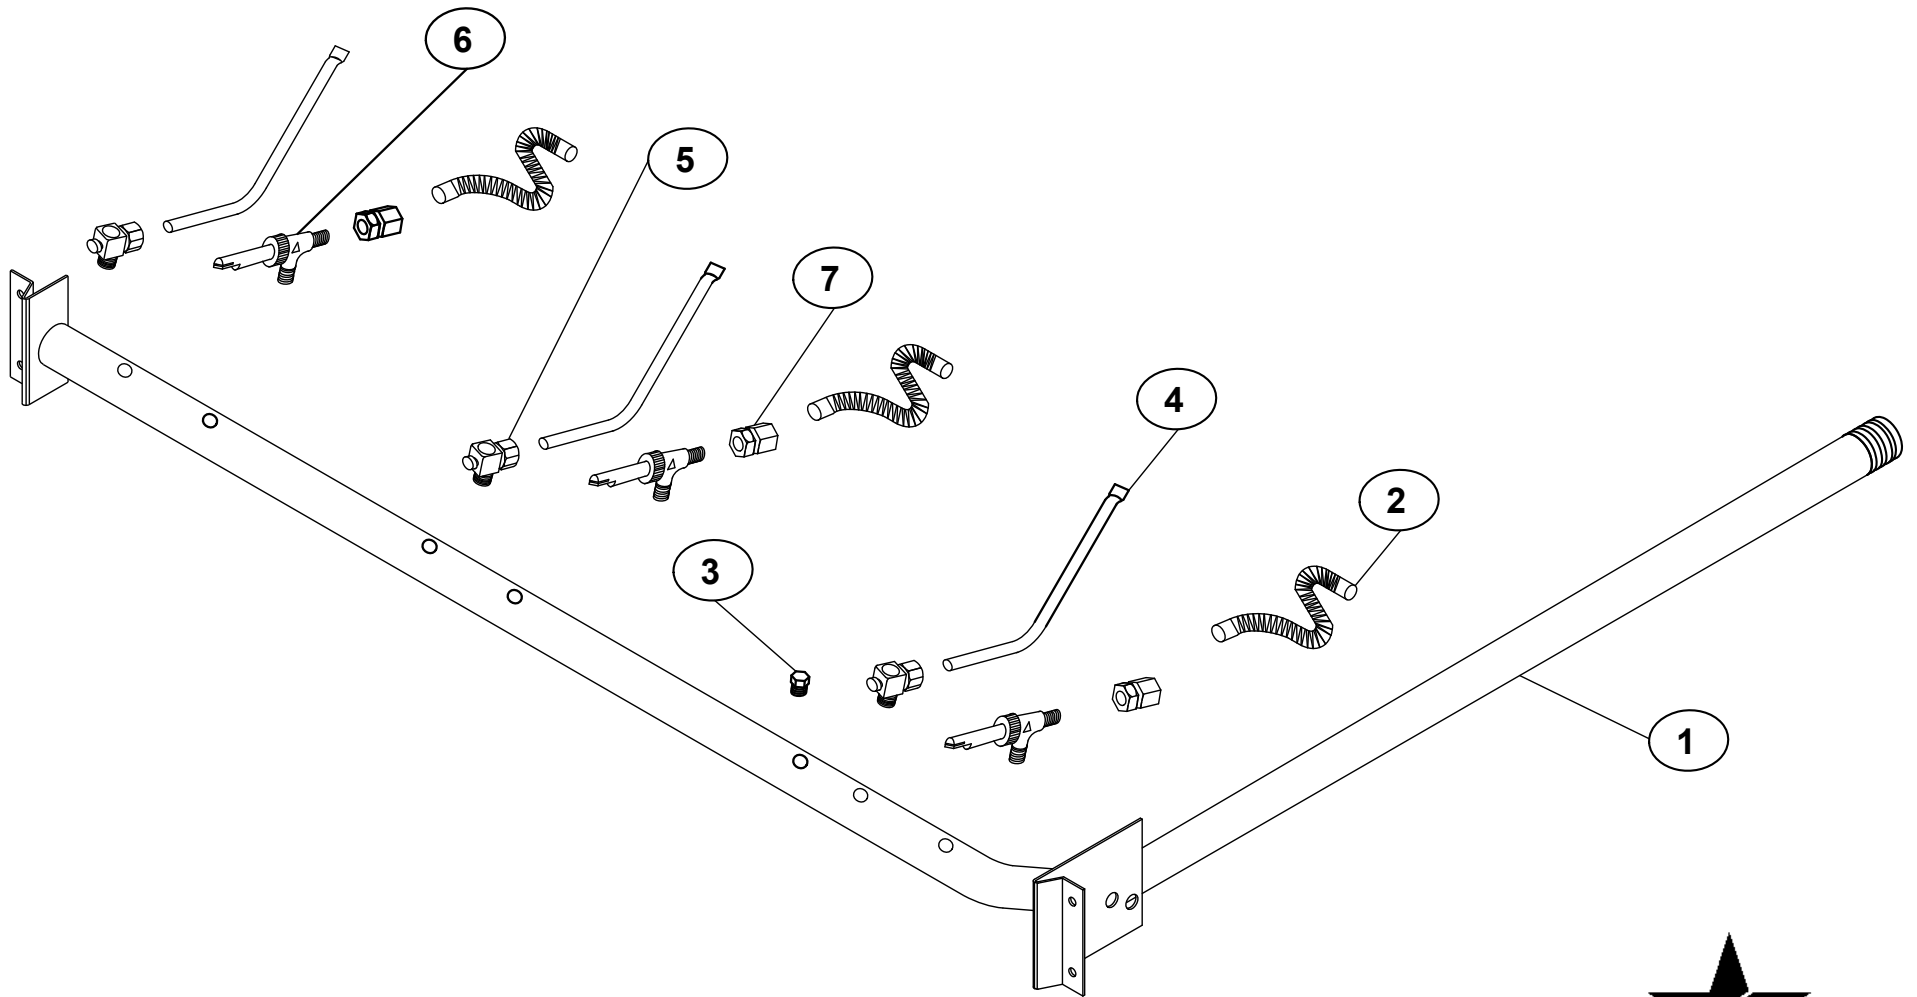

PARTS LIST

August 27, 2012, Rev H

Ultra-Max Gas Griddle Models: 848M, 848T, 848TS, 848TCHS, 848TSCHS				
Fig. No	Part No.	Qty	Description	Application
1	G5-Z4814	1	FLUE	848M/T/TS/TSCHS
2	G5-Z4817	1	FLUE DIVIDER	848M/T/TS/TSCHS
3	G5-848004	1	GRIDDLE PLATE ASSY COMPLETE	848M
	G5-848005			848T/TS
	G5-848006			848TSCHS, 848TCHS
4	G5-Z4793	4	BULB CLAMP	848T/TS/TSCHS
5	G5-Z4794	4	BULB COVER	848T/TS/TSCHS
6	2P-Z4795	12	BULB SPRING	848T/TS/TSCHS
7	G5-Z15206	4	ORIFICE BRACKET	848M/T/TS/TSCHS
8	2F-Z4613	4	BURNER	848M/T/TS/TSCHS
9	G5-Z4800	1	SIDE BAFFLE RIGHT	ALL 824/36/48/60/72
10	2A-Z4614	4	FOOT	ALL 824/36/48/60/72
11	G5-824014	1	WASTE DRAWER ASSY	ALL 824/836/848
12	G5-Z4897	1	DRAWER GUIDE	ALL 824/836/848
13	G5-Z4799	2	PILOT BAFFLE	848TS/TSCHS
14	G5-Z4798	3	BURNER BAFFLE	848M/T, 848TCHS
		1		848TS/TSCHS
15	G5-Z4900	4	BURNER COVER	848M/T/TS/TSCHS
16	2A-9369	4	ORIFICE FITTING	848M/T/TS/TSCHS
17	2A-Z4930	4	ORIFICE NATURAL (SIZE 41)	848M/T, 848TCHS
	2A-Z4931		ORIFICE PROPANE (SIZE 52)	848M/T/TS/TSCHS
	2A-Z5542		ORIFICE NATURAL (SIZE 37)	848TS/TSCHS
18	G5-Z4801	1	SIDE BAFFLE LEFT	ALL 824/36/48/60/72
19	2M-Z4868	1	CONTROL GRAPHICS PANEL	848M
	2M-Z4869			848T, 848TCHS
	2M-Z4870			848TS/TSCHS
	2M-Z13356			848TSCHS-C
20	2R-Z4997	4	KNOB	848M/T, 848TCHS
	2R-Z8891			848TS/TSCHS manu. after 8/2005
	PS-Z9312		KNOB SERVICE KIT	848TS/TSCHS manu. before 8/2005
21	G5-824012	1	CHUTE ASSEMBLY	ALL 824/836/848
22	G5-848008	1	FRONT PANEL ASSEMBLY	848M/T, 848TCHS
23	G5-848025	1	FRONT PANEL ASSEMBLY	848TS/TSCHS
	G5-848026		FRONT PANEL ASSY. 848TS	848TSCHS-C
24	G5-848007	1	BODY ASSEMBLY	848M/T/TS/TSCHS
25	2C-Z8547	4	SCREW, 6-32 SHOULDER, KNOB STOP	
26	2E-Z1858	1	SWITCH-ROCKER 2P 2T	848TS, 848TSCHS
	PS-Z13373		ROCKER TO TOGGLE SWITCH KIT	<i>Optional Replacment to Toggle</i>
27	Z1-70-07-0343	1	SWITCH GUARD	848TS, 848TSCHS
28	2M-12-07-0038	1	LABEL ON & OFF	848TS, 848TSCHS
29	2I-05-07-0013	1	BOOT SWITCH	848TS, 848TSCHS
N/A	2J-Z4686	1	REGULATOR (5" NAT. AND 10" LP)	ALL M/T, 848TCHS
N/A	2J-Z5541	1	REGULATOR (4" NAT. AND 10" LP)	ALL TS/TSCHS
N/A	2C-Z8547	AR	BOLT, KNOB STOP	

**IMPORTANT: WHEN ORDERING, SPECIFY VOLTAGE OR TYPE GAS DESIRED
INCLUDE MODEL AND SERIAL NUMBER**

PAGE 1
OF 1

Some items are included for illustrative purposes only and in certain instances may not be available.

MODEL: 800M SERIES

STAR MANUFACTURING INTERNATIONAL, INC.

SK1880

Rev. -

1-20-02