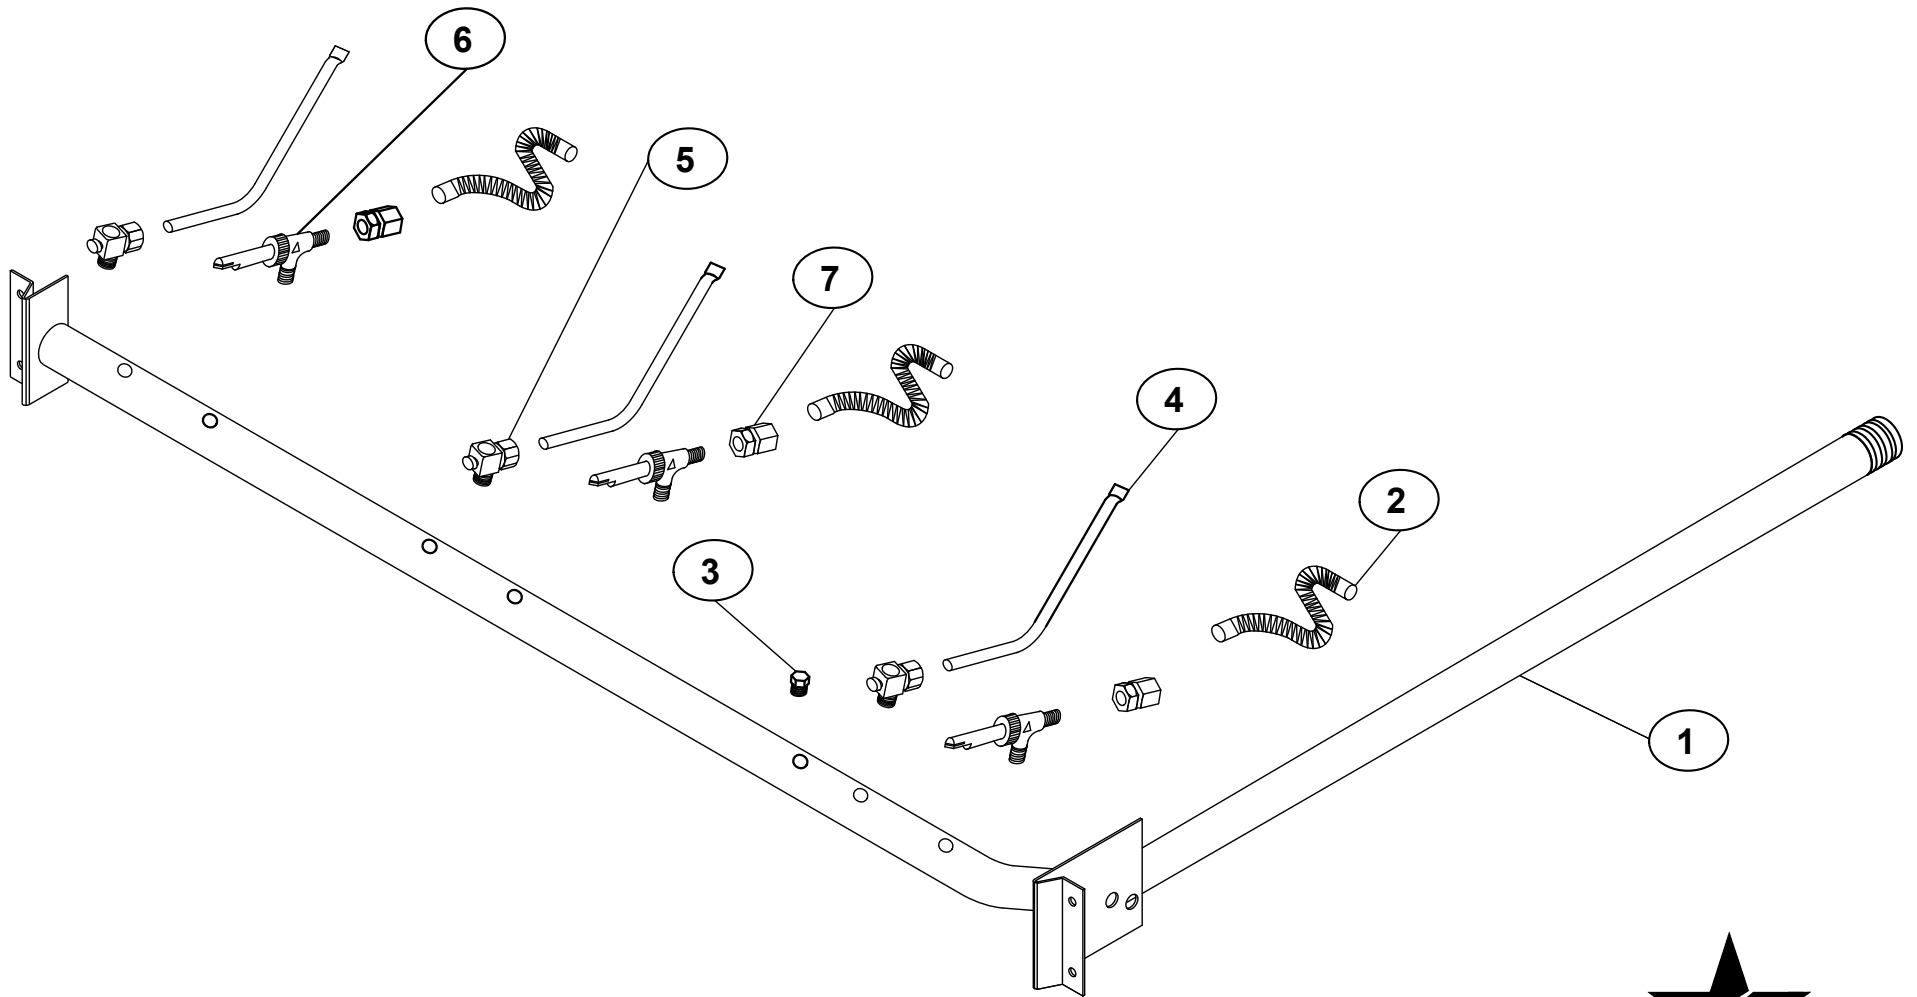

MODEL: 800M SERIES

STAR MANUFACTURING INTERNATIONAL, INC.

SK1880

Rev. -

1-20-02