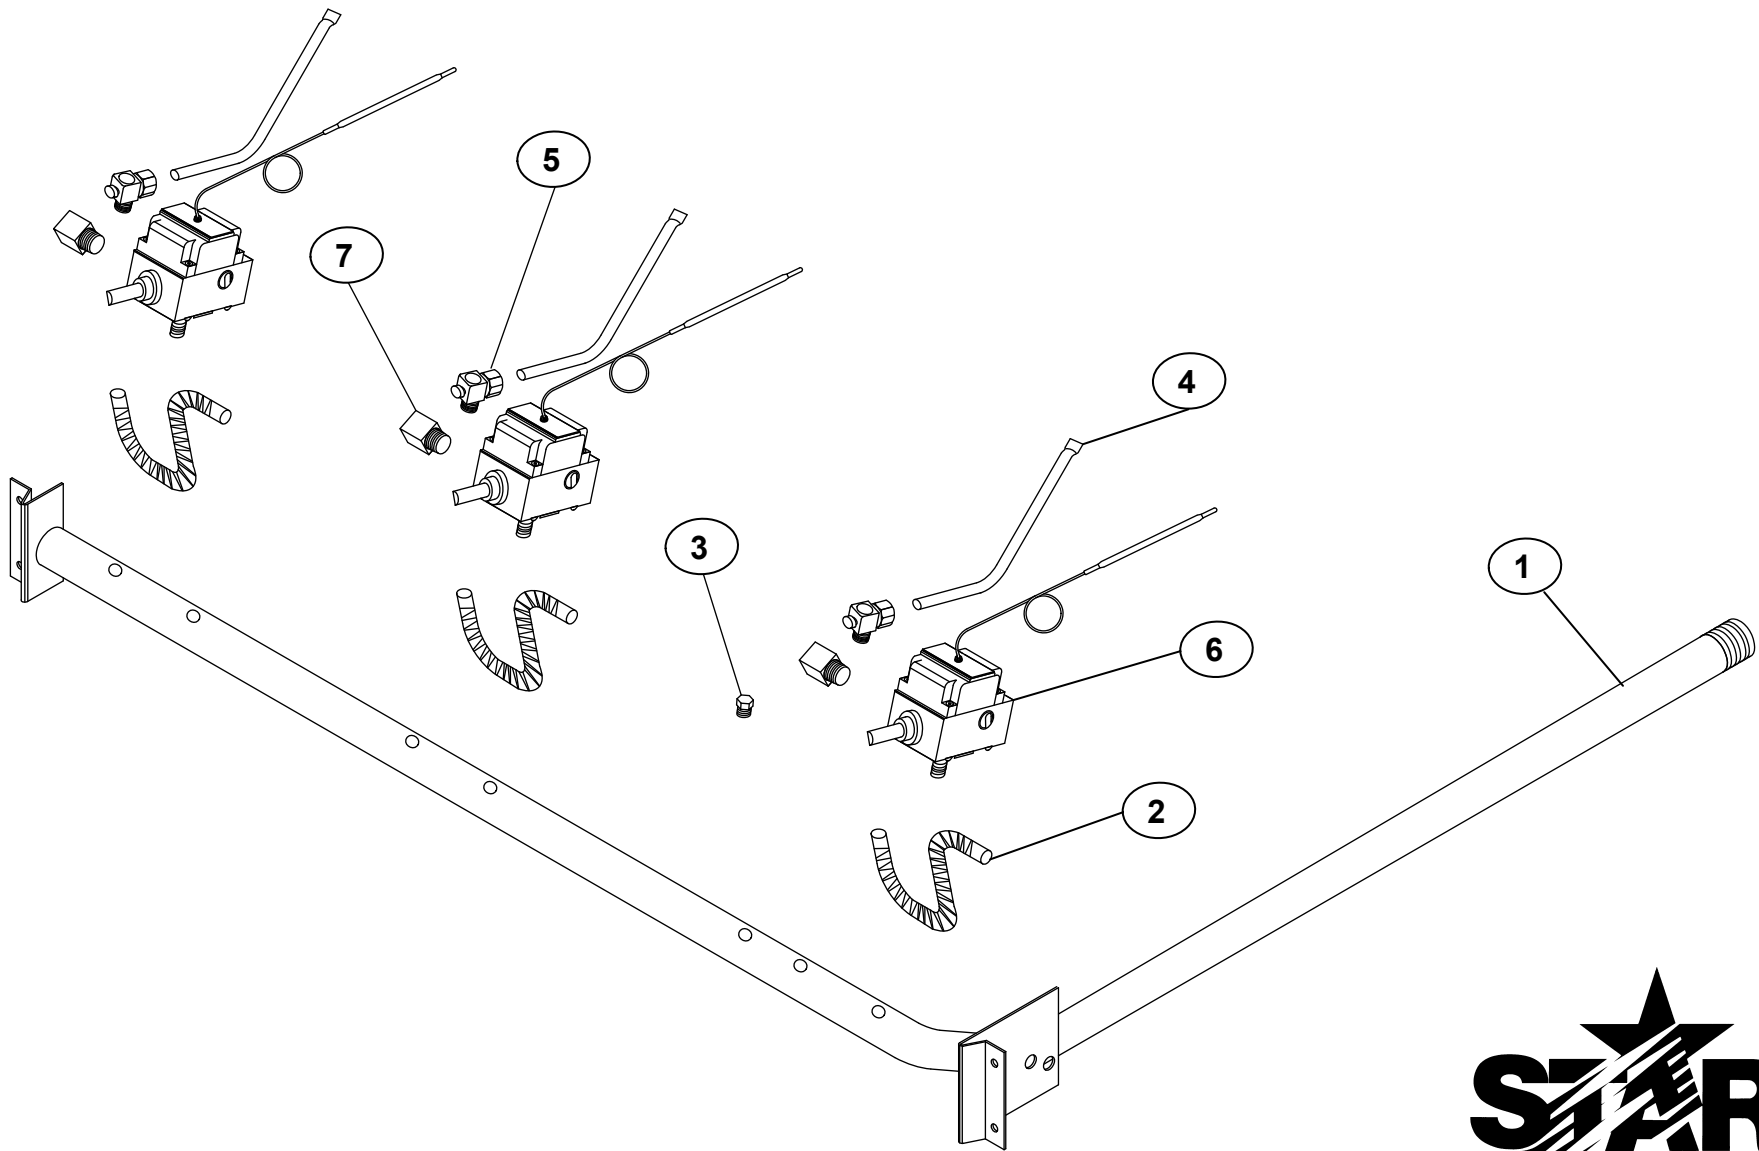

MODEL: 800T SERIES

STAR MANUFACTURING INTERNATIONAL, INC.

SK1879

Rev. -

1-20-02

PARTS LIST

October 24, 2011, Rev H

MODEL 800M and 800T Series

Key Number	Part Number	Number Per Unit	Description	Model		
1	2K-Z4901	1	MANIFOLD	824M/T		
	2K-Z4902	1	MANIFOLD	836M/T		
	2K-Z4903	1	MANIFOLD	848M/T		
	2K-Z4904	1	MANIFOLD	860M/T		
	2K-Z4905	1	MANIFOLD	872M/T		
2	2K-Z4921	2	BURNER FLEX TUBE	824M/T		
		3	BURNER FLEX TUBE	836M/T		
		4	BURNER FLEX TUBE	848M/T		
		5	BURNER FLEX TUBE	860M/T		
		6	BURNER FLEX TUBE	872M/T		
3	2P-1453	1	PIPE PLUG	ALL M/T		
4	2V-Z4821	2	PILOT BURNER	824T		
		3	PILOT BURNER	836T		
		4	PILOT BURNER	848T		
		5	PILOT BURNER	860T		
		6	PILOT BURNER	872T		
		2V-Z4906	2	PILOT BURNER	824M	
	3		PILOT BURNER	836M		
	4		PILOT BURNER	848M		
	5		PILOT BURNER	860M		
	6		PILOT BURNER	872M		
	5		2V-6671	2	PILOT VALVE	824M/T
		3		PILOT VALVE	836M/T	
4		PILOT VALVE		848M/T		
5		PILOT VALVE		860M/T		
6		PILOT VALVE		872M/T		
6		2T-Z4823		2	THROTTLING CONTROL	824T
	3		THROTTLING CONTROL	836T		
	4		THROTTLING CONTROL	848T		
	5		THROTTLING CONTROL	860T		
	6		THROTTLING CONTROL	872T		
	2V-Y8832		2	MANUAL VALVE	824M	
		3	MANUAL VALVE	836M		
		4	MANUAL VALVE	848M		
		5	MANUAL VALVE	860M		
		6	MANUAL VALVE	872M		
		7	2A-Z0790	2	FITTING 3/8 CC X 3/8-27	824M
	3			FITTING 3/8 CC X 3/8-27	836M	
4	FITTING 3/8 CC X 3/8-27			848M		
5	FITTING 3/8 CC X 3/8-27			860M		
6	FITTING 3/8 CC X 3/8-27			872M		
2K-Y7111	2			FITTING 3/8 CC X 1/4 MPT	824T	
	3		FITTING 3/8 CC X 1/4 MPT	836T		
	4		FITTING 3/8 CC X 1/4 MPT	848T		
	5		FITTING 3/8 CC X 1/4 MPT	860T		
6	FITTING 3/8 CC X 1/4 MPT		872T			

**IMPORTANT: WHEN ORDERING, SPECIFY VOLTAGE OR TYPE GAS DESIRED
INCLUDE MODEL AND SERIAL NUMBER**

PAGE 1
OF 1

Some items are included for illustrative purposes only and in certain instances may not be available.