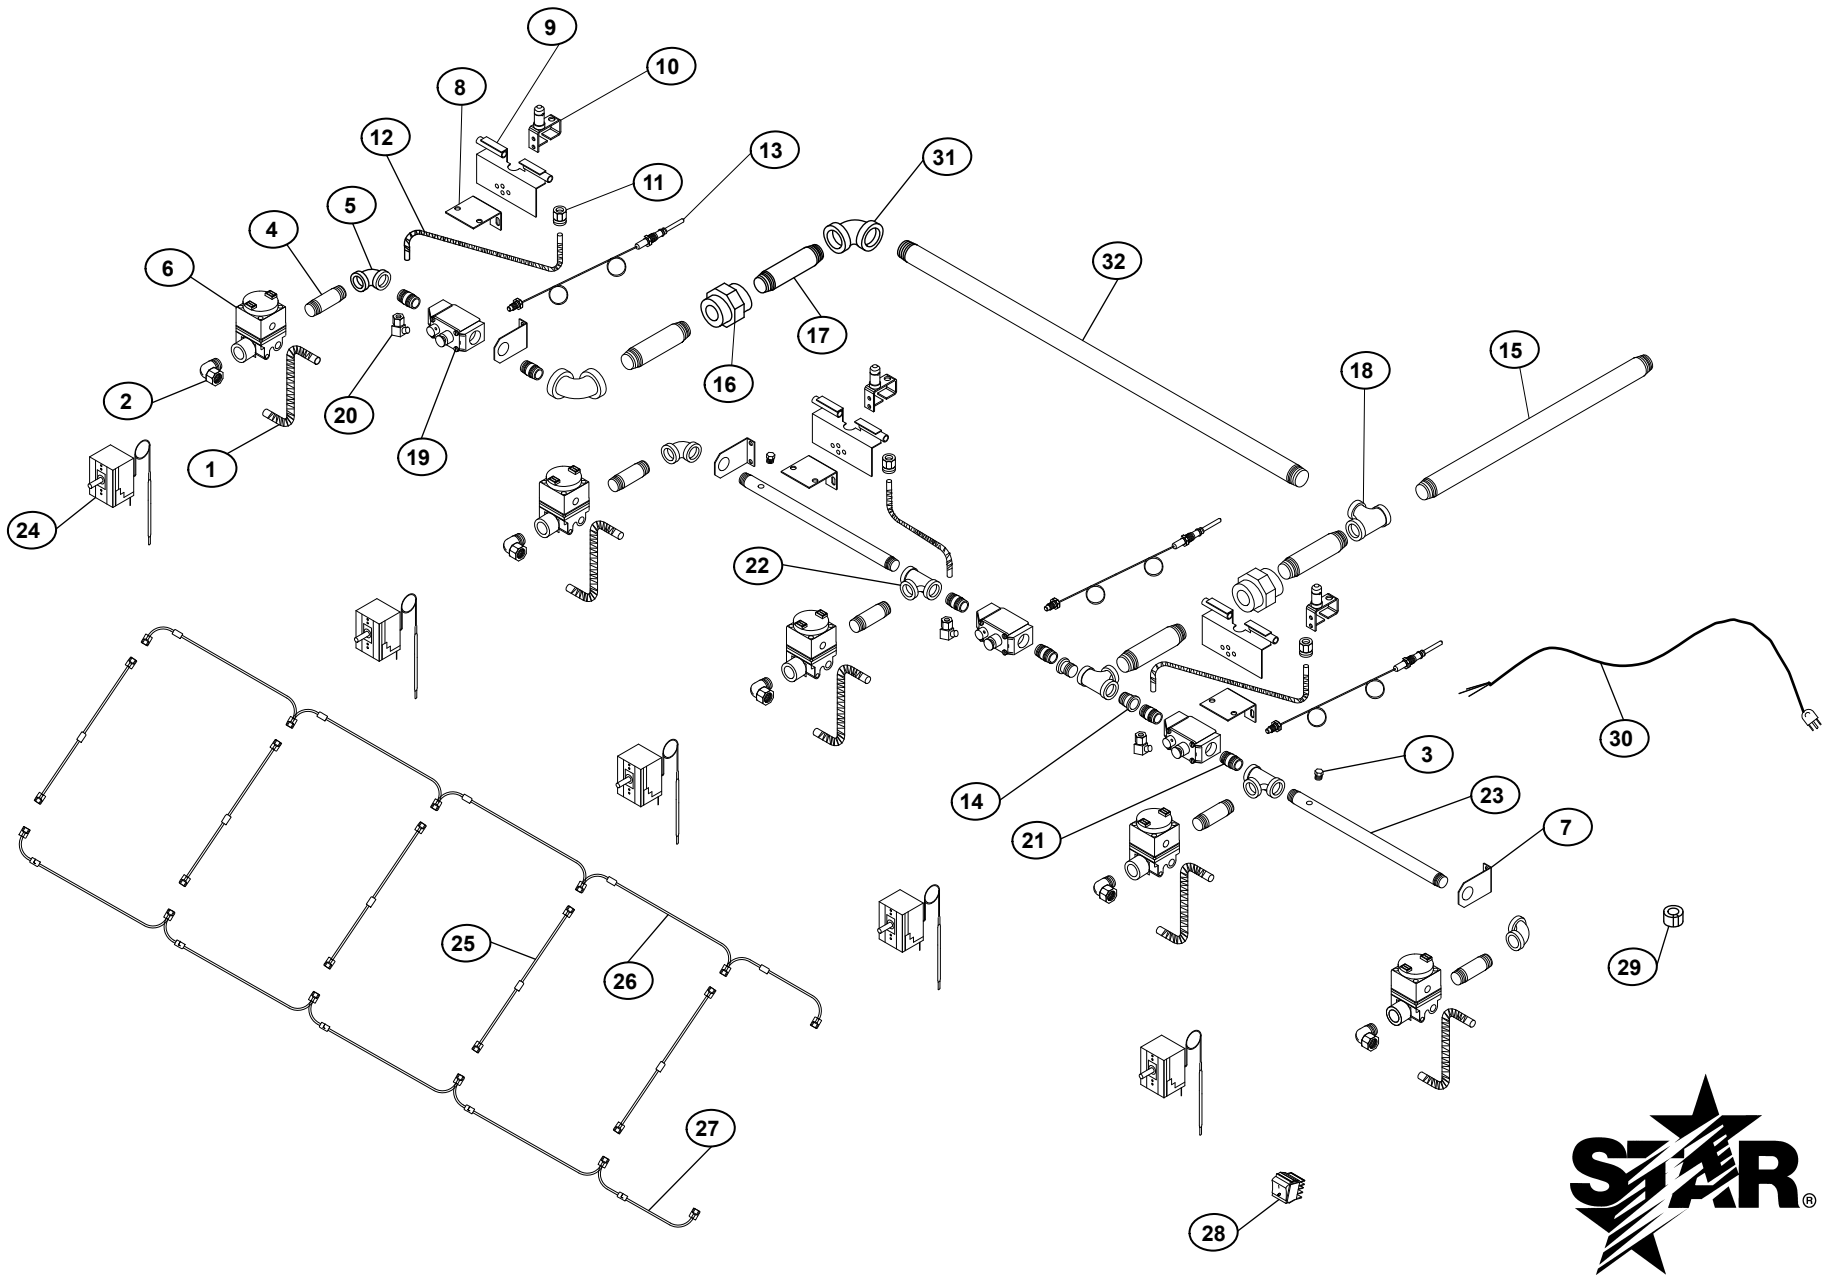

PARTS LIST

October 24, 2011, Rev H

MODEL 860TS and 860TSCHS Series

Key Number	Part Number	Model	Number Per Unit	Description
1	2K-Z4921	860TS/TSCHS	5	BURNER FLEX TUBE
2	2K-2675	860TS/TSCHS	5	FITTING 3/8 CC X 3/8 MPT
3	2P-1453	860TS/TSCHS	2	PIPE PLUG
4	2K-Y5550	860TS/TSCHS	5	NIPPLE 3/8 NPT X 1 1/2
5	2K-2665	860TS/TSCHS	3	ELBOW 3/8 NPT
6	2J-Z4610	860TS/TSCHS	5	SOLENOID VALVE
7	G5-Z4907	860TS/TSCHS	3	MOUNTING BRACKET
8	G5-824019	860TS/TSCHS	3	PILOT BRACKET ASSY
9	G5-824018	860TS/TSCHS	3	FLASH TUBE BRACKET ASSY
10	2J-Z4608	860TS/TSCHS	3	PILOT BURNER
11	2A-Y2017	860TS/TSCHS	3	PILOT ORIFICE
12	2K-Z4920	860TS/TSCHS	3	PILOT TUBE FLEX
13	2J-Z4609	860TS/TSCHS	3	THERMOCOUPLE
14	2K-Z4617	860TS/TSCHS	3	REDUCER BUSHING
15	2K-Z5032	860TS/TSCHS	1	INLET PIPE
16	2K-Z5033	860TS/TSCHS	2	UNION
17	2K-Z4618	860TS/TSCHS	4	NIPPLE 3/4 NPT X 2 1/4
18	2K-Z5034	860TS/TSCHS	2	3/4 NPT TEE
19	2J-Z4607	860TS/TSCHS	3	SAFETY VALVE
20	2V-6671	860TS/TSCHS	3	PILOT VALVE
21	2K-Y4403	860TS/TSCHS	6	CLOSE NIPPLE 3/8 NPT
22	2K-9688	860TS/TSCHS	2	TEE 3/8 NPT
23	2K-Z4612	860TS/TSCHS	2	NIPPLE WITH PRESSURE TAP
24	2T-Z7440	824TS/TSCHS	5	THERMOSTAT
	PS-Z9318	824TS/TSCHS		THERMOSTAT SERVICE KIT manuf. before 8/2005
25	G5-824015	860TS/TSCHS	5	WIRE ASSEMBLY #1
26	G5-860017	860TS/TSCHS	1	WIRE ASSEMBLY 860TS "C"
27	G5-860016	860TS/TSCHS	1	WIRE ASSEMBLY 860TS "L"
28	2E-Z1858	860TS/TSCHS	1	SWITCH
29	2K-Y2967	860TS/TSCHS	1	CORD BUSHING
30	N2-30409	860TS/TSCHS	1	CORD SET 6' LONG
31	2K-Z4611	860TS/TSCHS	2	ELBOW 3/4 NPT
32	2K-Z5035	860TS/TSCHS	1	NIPPLE 3/4 NPT X 22 1/2

**IMPORTANT: WHEN ORDERING, SPECIFY VOLTAGE OR TYPE GAS DESIRED
INCLUDE MODEL AND SERIAL NUMBER IMPORTANT:**

PAGE 1

Some items are included for illustrative purposes only and in certain instances may not be available.

OF 1

Star International Holdings Inc. Company