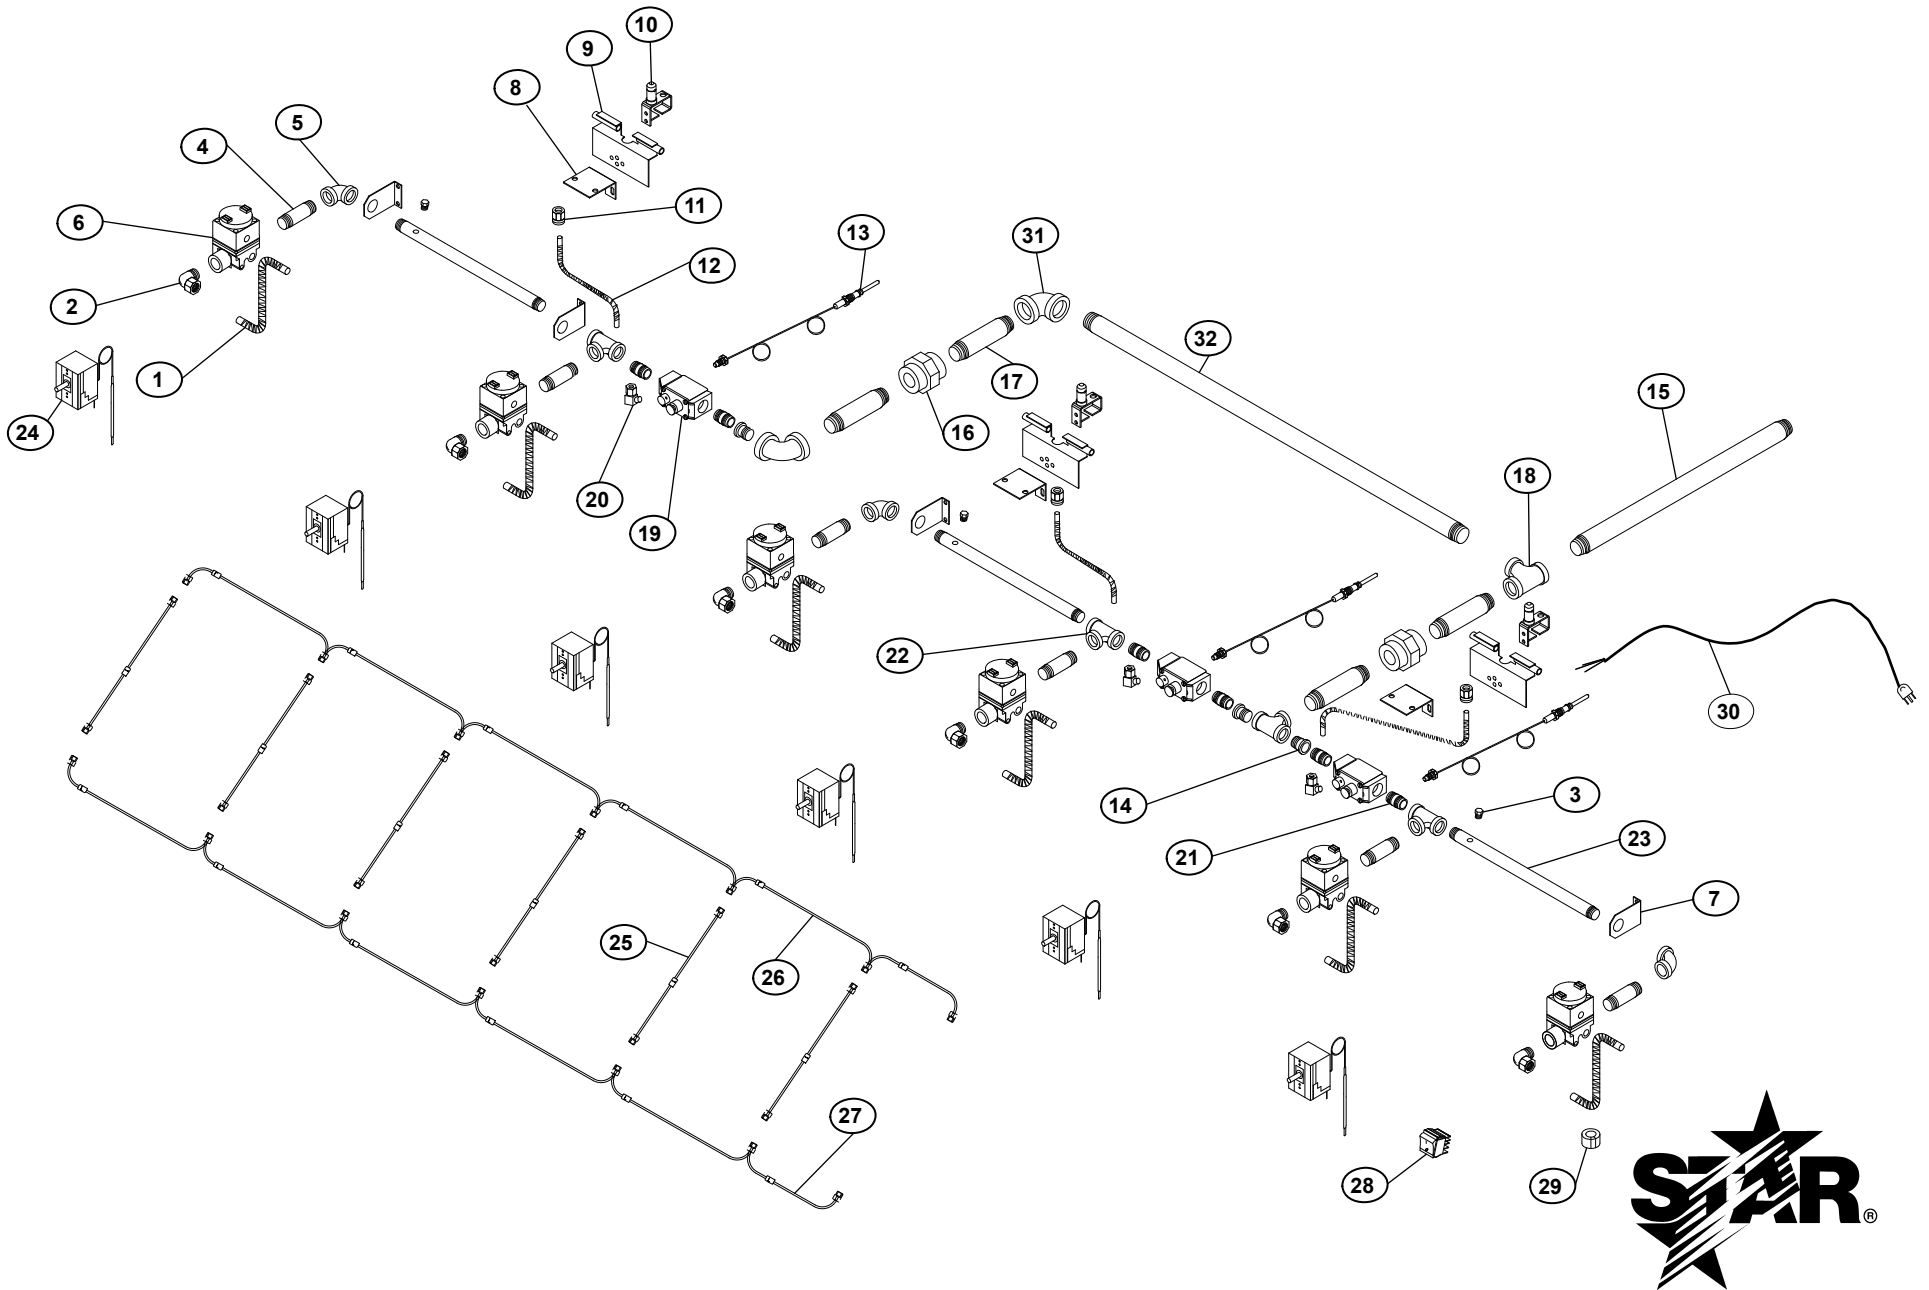

PARTS LIST

October 24, 2011, Rev H

MODEL 872TS and 872TSCHS Series

Key Number	Part Number	Model	Number Per Unit	Description
1	2K-Z4921	872TS/TSCHS	6	BURNER FLEX TUBE
2	2K-2675	872TS/TSCHS	6	FITTING 3/8 CC X 3/8 MPT
3	2P-1453	872TS/TSCHS	3	PIPE PLUG
4	2K-Y5550	872TS/TSCHS	6	NIPPLE 3/8 NPT X 1 1/2
5	2K-2665	872TS/TSCHS	3	ELBOW 3/8 NPT
6	2J-Z4610	872TS/TSCHS	6	SOLENOID VALVE
7	G5-Z4907	872TS/TSCHS	4	MOUNTING BRACKET
8	G5-824019	872TS/TSCHS	3	PILOT BRACKET ASSY
9	G5-824018	872TS/TSCHS	3	FLASH TUBE BRACKET ASSY
10	2J-Z4608	872TS/TSCHS	3	PILOT BURNER
11	2A-Y2017	872TS/TSCHS	3	PILOT ORIFICE
12	2K-Z4920	872TS/TSCHS	3	PILOT TUBE FLEX
13	2J-Z4609	872TS/TSCHS	3	THERMOCOUPLE
14	2K-Z4617	872TS/TSCHS	3	REDUCER BUSHING
15	2K-Z5032	872TS/TSCHS	1	INLET PIPE
16	2K-Z5033	872TS/TSCHS	2	UNION
17	2K-Z4618	872TS/TSCHS	4	NIPPLE 3/4 NPT X 2 1/4
18	2K-Z5034	872TS/TSCHS	2	3/4 NPT TEE
19	2J-Z4607	872TS/TSCHS	3	SAFETY VALVE
20	2V-6671	872TS/TSCHS	3	PILOT VALVE
21	2K-Y4403	872TS/TSCHS	6	CLOSE NIPPLE 3/8 NPT
22	2K-9688	872TS/TSCHS	3	TEE 3/8 NPT
23	2K-Z4612	872TS/TSCHS	3	NIPPLE WITH PRESSURE TAP
24	2T-Z7440	824TS/TSCHS	6	THERMOSTAT
	PS-Z9318	824TS/TSCHS		THERMOSTAT SERVICE KIT manuf. before 8/2005
25	G5-824015	872TS/TSCHS	6	WIRE ASSEMBLY #1
26	G5-872017	872TS/TSCHS	1	WIRE ASSEMBLY 872TS "C"
27	G5-872016	872TS/TSCHS	1	WIRE ASSEMBLY 872TS "L"
28	2E-Z1858	872TS/TSCHS	1	SWITCH
29	2K-Y2967	872TS/TSCHS	1	CORD BUSHING
30	N2-30409	872TS/TSCHS	1	CORD SET 6' LONG
31	2K-Z4611	872TS/TSCHS	2	ELBOW 3/4 NPT
32	2K-Z5035	872TS/TSCHS	1	NIPPLE 3/4 NPT X 22 1/2

**IMPORTANT: WHEN ORDERING, SPECIFY VOLTAGE OR TYPE GAS DESIRED
INCLUDE MODEL AND SERIAL NUMBER IMPORTANT:**

PAGE 1

Some items are included for illustrative purposes only and in certain instances may not be available.

OF 1

Star International Holdings Inc. Company