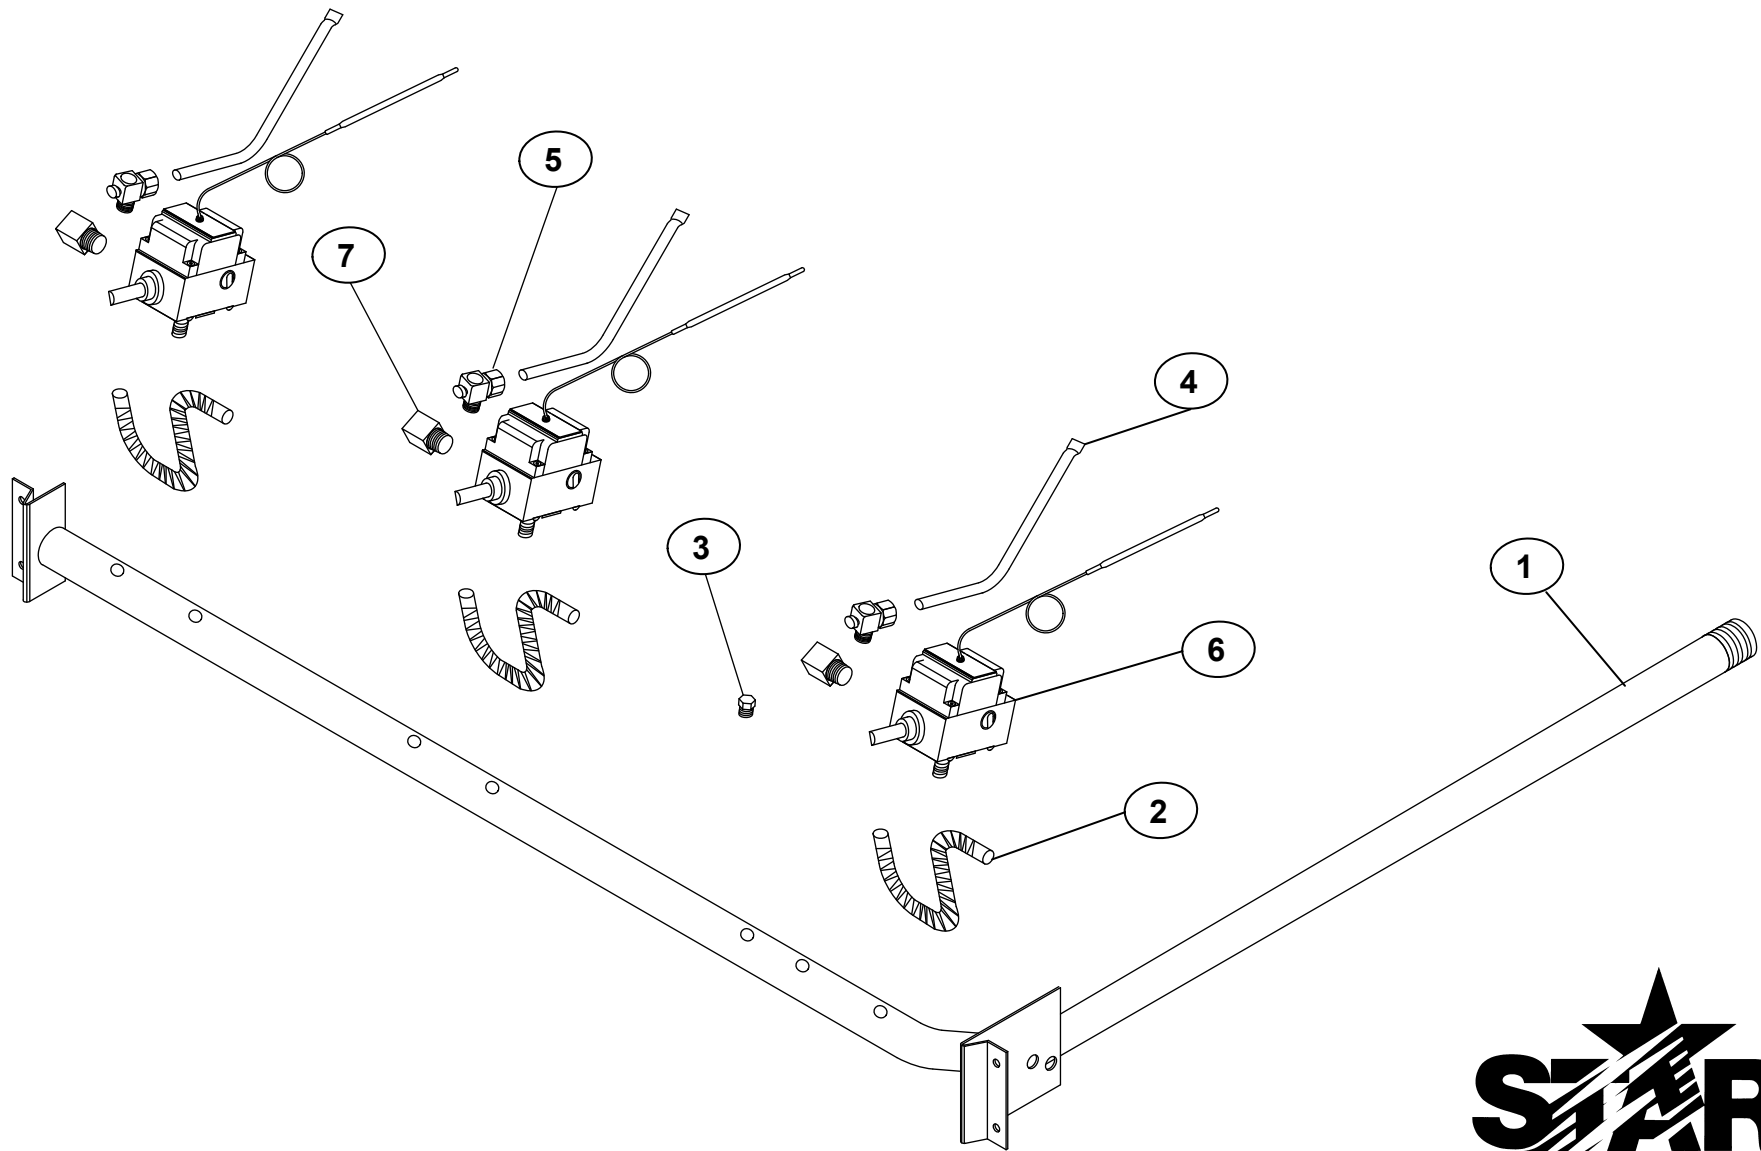

MODEL: 800T SERIES

STAR MANUFACTURING INTERNATIONAL, INC.

SK1879

Rev. -

1-20-02

PARTS LIST

October 24, 2011, Rev H

MODEL 800M and 800T Series

Key Number	Part Number	Number Per Unit	Description	Model	
1	2K-Z4901	1	MANIFOLD	824M/T	
	2K-Z4902	1	MANIFOLD	836M/T	
	2K-Z4903	1	MANIFOLD	848M/T	
	2K-Z4904	1	MANIFOLD	860M/T	
	2K-Z4905	1	MANIFOLD	872M/T	
2	2K-Z4921	2	BURNER FLEX TUBE	824M/T	
		3	BURNER FLEX TUBE	836M/T	
		4	BURNER FLEX TUBE	848M/T	
		5	BURNER FLEX TUBE	860M/T	
		6	BURNER FLEX TUBE	872M/T	
3	2P-1453	1	PIPE PLUG	ALL M/T	
4	2V-Z4821	2	PILOT BURNER	824T	
		3	PILOT BURNER	836T	
		4	PILOT BURNER	848T	
		5	PILOT BURNER	860T	
		6	PILOT BURNER	872T	
		2V-Z4906	2	PILOT BURNER	824M
		3	PILOT BURNER	836M	
		4	PILOT BURNER	848M	
		5	PILOT BURNER	860M	
		6	PILOT BURNER	872M	
	5	2V-6671	2	PILOT VALVE	824M/T
			3	PILOT VALVE	836M/T
4			PILOT VALVE	848M/T	
5			PILOT VALVE	860M/T	
6			PILOT VALVE	872M/T	
6	2T-Z4823	2	THROTTLING CONTROL	824T	
		3	THROTTLING CONTROL	836T	
		4	THROTTLING CONTROL	848T	
		5	THROTTLING CONTROL	860T	
		6	THROTTLING CONTROL	872T	
	2V-Y8832	2	MANUAL VALVE	824M	
		3	MANUAL VALVE	836M	
		4	MANUAL VALVE	848M	
		5	MANUAL VALVE	860M	
		6	MANUAL VALVE	872M	
	7	2A-Z0790	2	FITTING 3/8 CC X 3/8-27	824M
3			FITTING 3/8 CC X 3/8-27	836M	
4			FITTING 3/8 CC X 3/8-27	848M	
5			FITTING 3/8 CC X 3/8-27	860M	
6			FITTING 3/8 CC X 3/8-27	872M	
2K-Y7111			2	FITTING 3/8 CC X 1/4 MPT	824T
		3	FITTING 3/8 CC X 1/4 MPT	836T	
		4	FITTING 3/8 CC X 1/4 MPT	848T	
		5	FITTING 3/8 CC X 1/4 MPT	860T	
		6	FITTING 3/8 CC X 1/4 MPT	872T	

**IMPORTANT: WHEN ORDERING, SPECIFY VOLTAGE OR TYPE GAS DESIRED
INCLUDE MODEL AND SERIAL NUMBER**

PAGE 1
OF 1

Some items are included for illustrative purposes only and in certain instances may not be available.