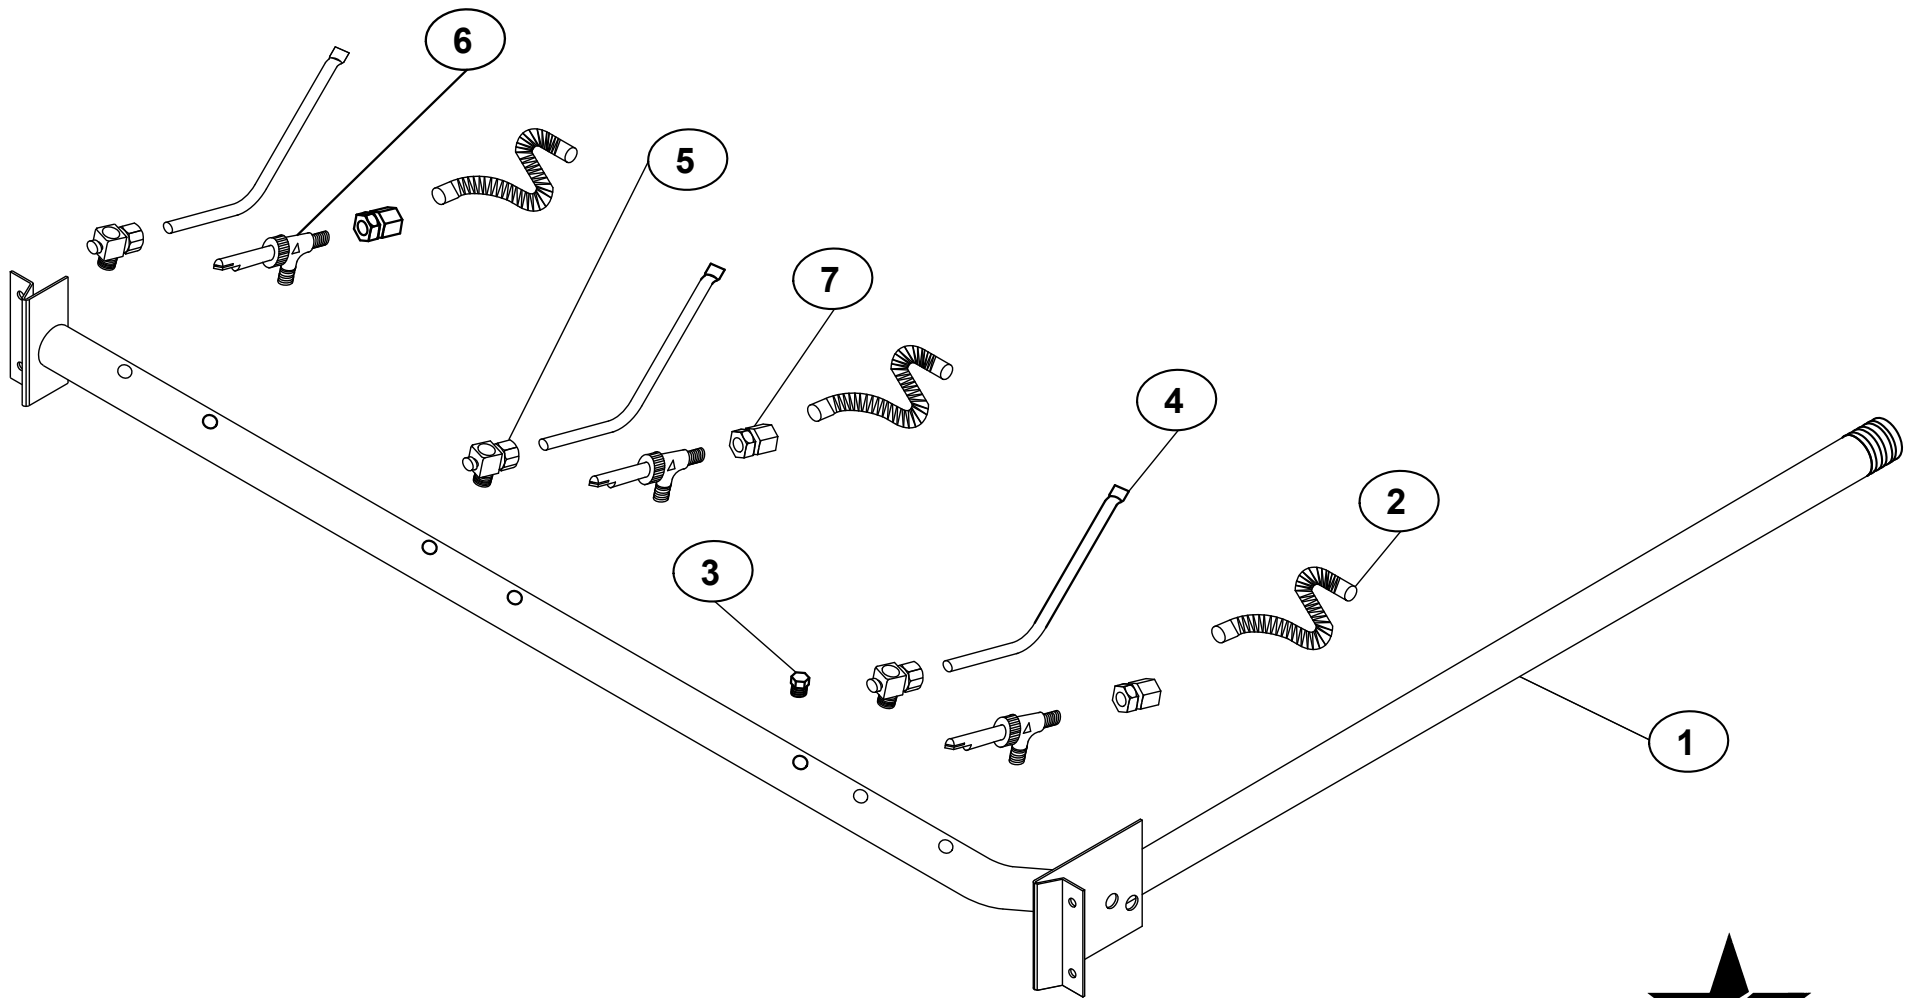

PARTS LIST

February 28, 2012, Rev H

Ultra-Max Gas Griddle Models: 872M, 872T, 872TS, 872TCHS, 872TSCHS				
Fig. No	Part No.	Qty	Description	Application
1	G5-Z4816	1	FLUE	872M/T/TS/TSCHS
2	G5-Z4817	2	FLUE DIVIDER	872M/T/TS/TSCHS
3	G5-872004	1	GRIDDLE PLATE ASSY COMPLETE	872M
	G5-872005			872T/TS
	G5-824006			872TSCHS
4	G5-Z4793	6	BULB CLAMP	872T/TS/TSCHS
5	G5-Z4794	6	BULB COVER	872T/TS/TSCHS
6	2P-Z4795	18	BULB SPRING	872T/TS/TSCHS
7	G5-Z4927	6	ORIFICE BRACKET	872M/T/TS/TSCHS
8	2F-Z4613	6	BURNER	872M/T/TS/TSCHS
9	G5-Z4800	1	SIDE BAFFLE RIGHT	ALL 824/36/48/60/72
10	2A-Z4614	4	FOOT	ALL 824/36/48/60/72
11	G5-824014	2	WASTE DRAWER ASSY	ALL 860/872
12	G5-Z4897	2	DRAWER GUIDE	ALL 860/872
13	G5-Z4799	3	PILOT BAFFLE	872TS/TSCHS
	G5-Z4798	5	BURNER BAFFLE	872M/T, 872TCHS
		2		872TS/TSCHS
15	G5-Z4900	6	BURNER COVER	872M/T/TS/TSCHS
16	2A-9369	6	ORIFICE FITTING	872M/T/TS/TSCHS
17	2A-Z4930	6	ORIFICE NATURAL (SIZE 41)	872M/T, 872TCHS
	2A-Z4931		ORIFICE PROPANE (SIZE 52)	872M/T/TS/TSCHS
	2A-Z5542		ORIFICE NATURAL (SIZE 37)	872TS/TSCHS
18	G5-Z4801	1	SIDE BAFFLE LEFT	ALL 824/36/48/60/72
19	2M-Z4874	1	CONTROL GRAPHICS PANEL	872M
	2M-Z4875			872T, 872TCHS
	2M-Z11997			872TS/TSCHS
	2M-Z14472		OVERLAY	872TSCHS-C
20	2R-Z4997	6	KNOB	872M/T, 872TCHS
	2R-Z8891			872TS/TSCHS manuf. after 8/2005
	PS-Z9312		KNOB SERVICE KIT	872TS/TSCHS manuf. before 8/2005
21	G5-824012	2	CHUTE ASSEMBLY	ALL 860/872
22	G5-872008	1	FRONT PANEL ASSEMBLY	872M/T, 872TCHS
23	G5-872025	1	FRONT PANEL ASSEMBLY	872TS/TSCHS
24	G5-872007	1	BODY ASSEMBLY	872M/T/TS/TSCHS
25	2C-Z8547	2	SCREW, 6-32 SHOULDER, KNOB STOP	
26	2E-Z1858	1	SWITCH-TOGGLE 2P 2T	872TS, 872TSCHS
	PS-Z13373		ROCKER TO TOGGLE SWITCH KIT	
27	Z1-70-07-0343	1	SWITCH GUARD	872TS, 872TSCHS
28	2M-12-07-0038	1	LABEL ON & OFF	872TS, 872TSCHS
29	2I-05-07-0013	1	BOOT SWITCH	872TS, 872TSCHS
N/A	2J-Z4686	1	REGULATOR (5" NAT. AND 10" LP)	ALL M/T, 872TCHS
N/A	2J-Z5541	1	REGULATOR (4" NAT. AND 10" LP)	ALL TS/TSCHS
N/A	2C-Z8547	AR	BOLT, KNOB STOP	

**IMPORTANT: WHEN ORDERING, SPECIFY VOLTAGE OR TYPE GAS DESIRED
INCLUDE MODEL AND SERIAL NUMBER**

PAGE 5
OF 5

Some items are included for illustrative purposes only and in certain instances may not be available.

Star International Holdings Inc. Company

MODEL: 800M SERIES

STAR MANUFACTURING INTERNATIONAL, INC.

SK1880

Rev. -

1-20-02