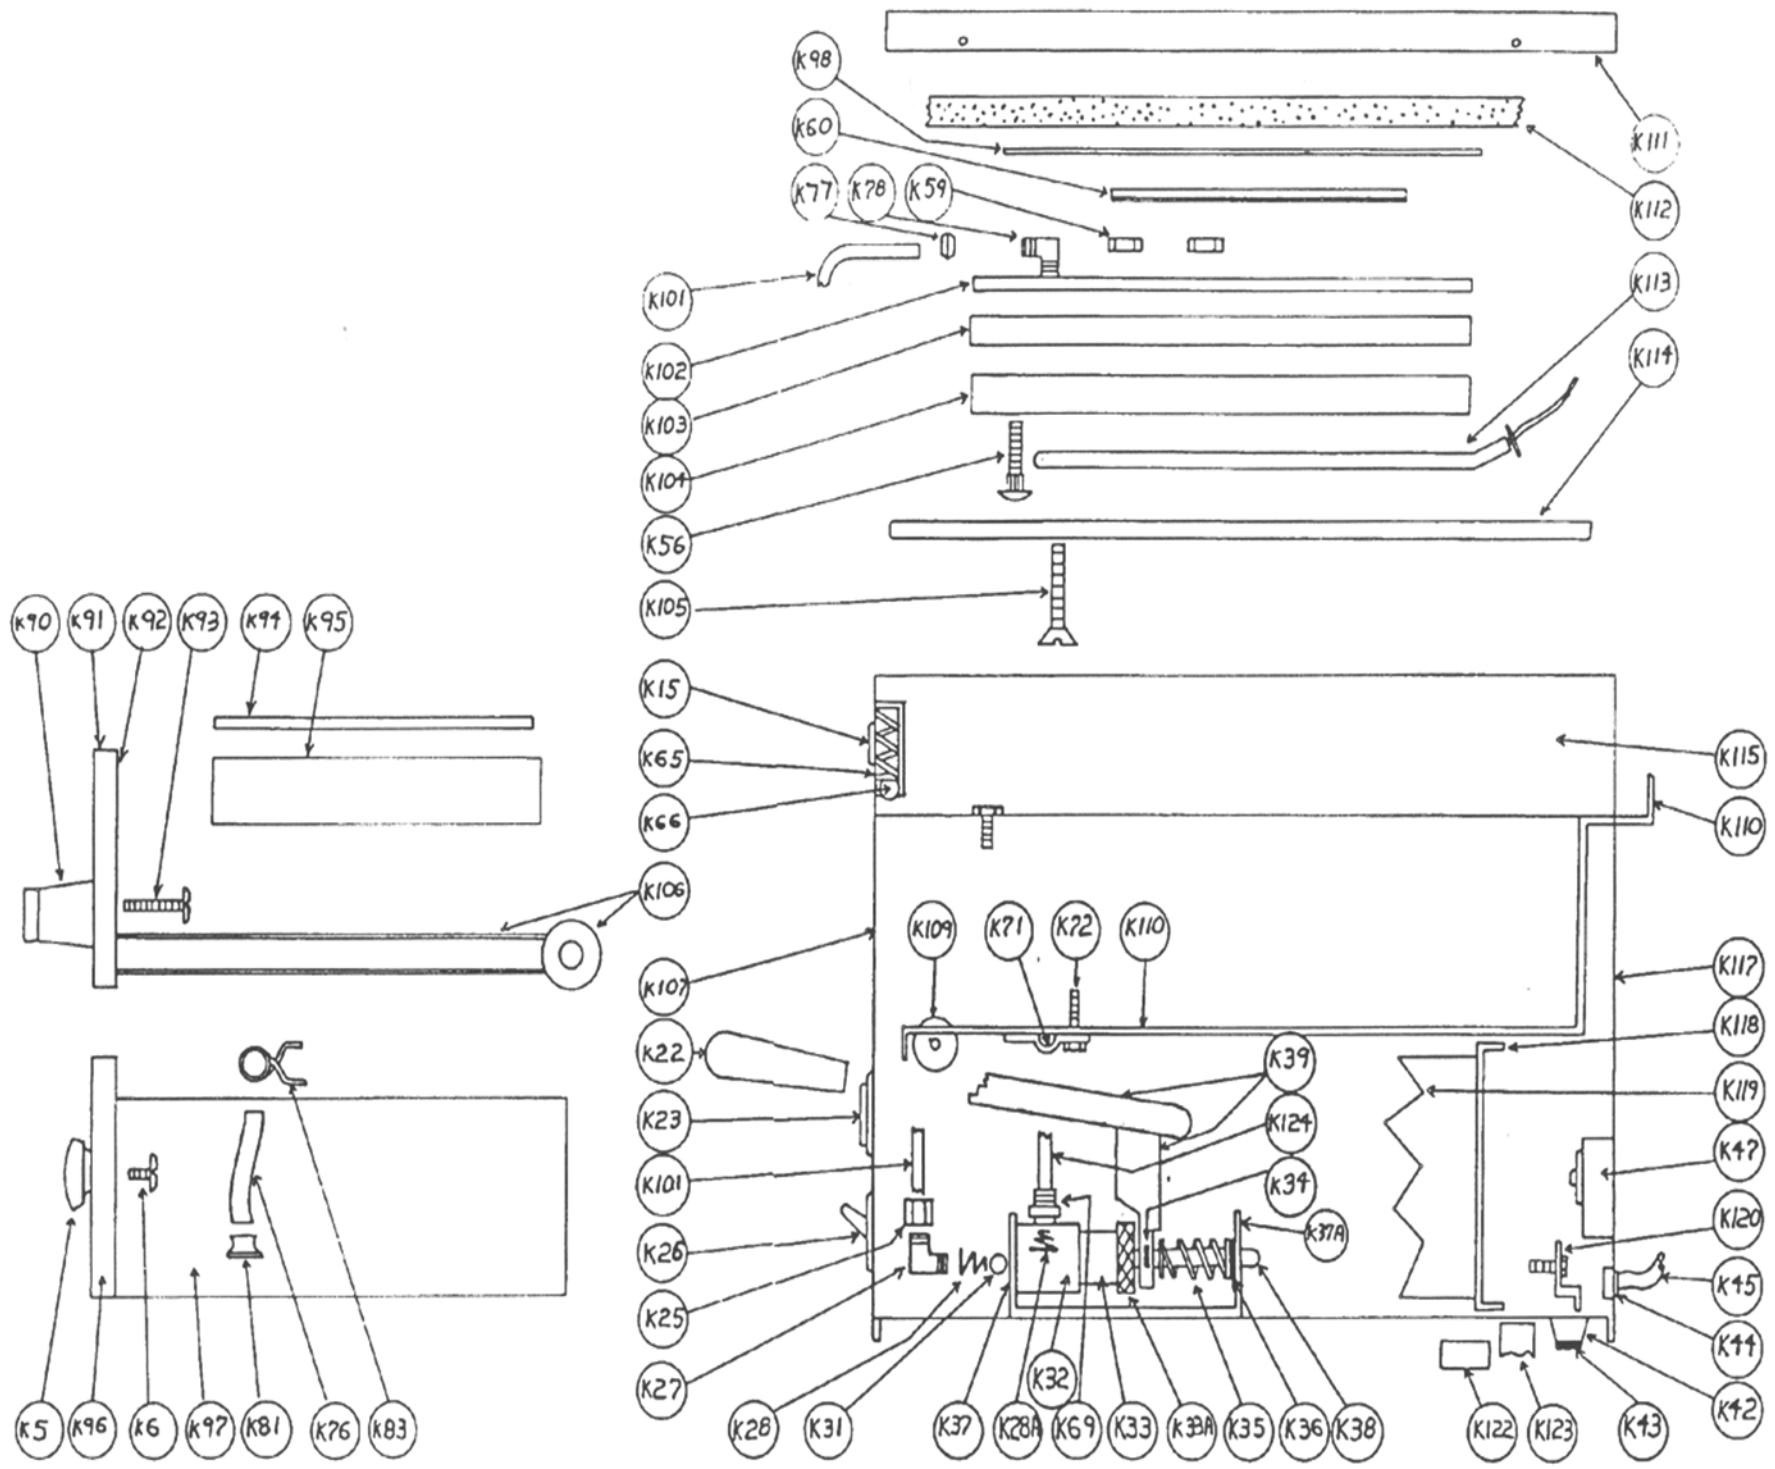

REPLACEMENT PARTS PRICE LIST
 MODEL: CFS

PARTS LIST

EFFECTIVE 3-31-06 RB

8D

MODEL FOOD STEAMER MODEL CFS

Key Number	Part Number	Number Per Unit	Description
K5	2R-09-07-0075	1	KNOB WATER PAN
K6			SCREW 10-24 FOR WATER PAN KNOB
K9			SCREW 6-32 HEX HEAD
K22A	2P-09-07-0016	1	CAP HANDLE
K22B	C9-04-FS-0053	1	PUMP HANDLE
K23	2J-05-07-0025	1	PILOT LIGHT (SPECIFY 120V OR 230V)
K23A	2S-05-07-0040	1	PILOT LIGHT RECTANGULAR
K26	2E-05-07-0011	1	ON-OFF SWITCH
K28	2P-10-07-0016	1	INNER SPRING (PUMP TO CASTING)
K28A	2P-10-07-0011	1	INNER SPRING (PUMP TO WATER PAN)
K31	2P-09-07-0074	1	BALL
K32	C9-30-FS-0008	1	BRASSHOUSING
K33	2A-10-FS-0001	1	PUMP CYLINDER
K33A	C9-51-FS-0009	1	CYLINDER CAP AND SLEEVE
K34	2C-08-07-0101	1	COTTER PIN
K35	2P-10-07-0005	1	PUMP SPRING
K36	2A-10-07-0012	1	BRASSBUSHING
K37	C9-70-FS-0057	1	LARGE WELDED PUMP FRAME
K37A	C9-04-FS-0056	1	SMALL PUMP FRAME BRACKET
K38	C9-52-FS-0008	1	PUMP PISTON RING ASSEMBLY LEVER
	2A-10-07-0010	1	PUMP PLUNGER
	2A-10-FS-0002	1	PISTON ROD
	2C-08-07-0281	1	WASHER, #10 x 9/16" SEALING
	2C-2566	1	NUT, 10-32 HEX STL NP
K38A	2A-10-07-0010	1	PISTON RING ONLY
K39	2R-Z5841	1	PUMP LEVER
K40	C9-40-FS-0049	1	PUMP NUT & SCREW
K42	2A-09-07-0009	4	FOOT
K43		4	RUBBER PLUG (not available)
K89	Z1-30-07-0002	1	DRAWER ASSEMBLY INCLUDES FRONT HANDLE
K90		1	HANDLE FOR FOOD PAN
K91		1	DRAWER FRONT
K92		1	DRAWER BACK
K93		2	HANDLE SCREW
K94	C9-04-FS-0033	1	FOOD SCREEN
K95	C9-04-FS-0034	1	FOOD PAN
K96		1	WATER PAN FRONT
K101		1	WATER LINE (PUMP TO STEAM CHAMBER)
K102		1	TOP STEAM PLATE #1
K103		1	TOP CASTING PLATE #2
K104		1	BOTTOM CASTING #4
K105			FLAT HEAD SCREW, 5/16-18
K106	C9-30-FS-0005	1	DRAWER FRAME
K109			TEFLON ROLLER
K111		1	STAINLESS TOP
K113	2N-05-FS-0002	1	ELEMENT
K114		1	BOTTOM STEAM PLATE #4
K120		1	TERMINAL BLOCK
K122			CAP FOR METAL LEG
K123			METAL LEG
K124		1	WATER LINE (PUMP TO WATER PAN)