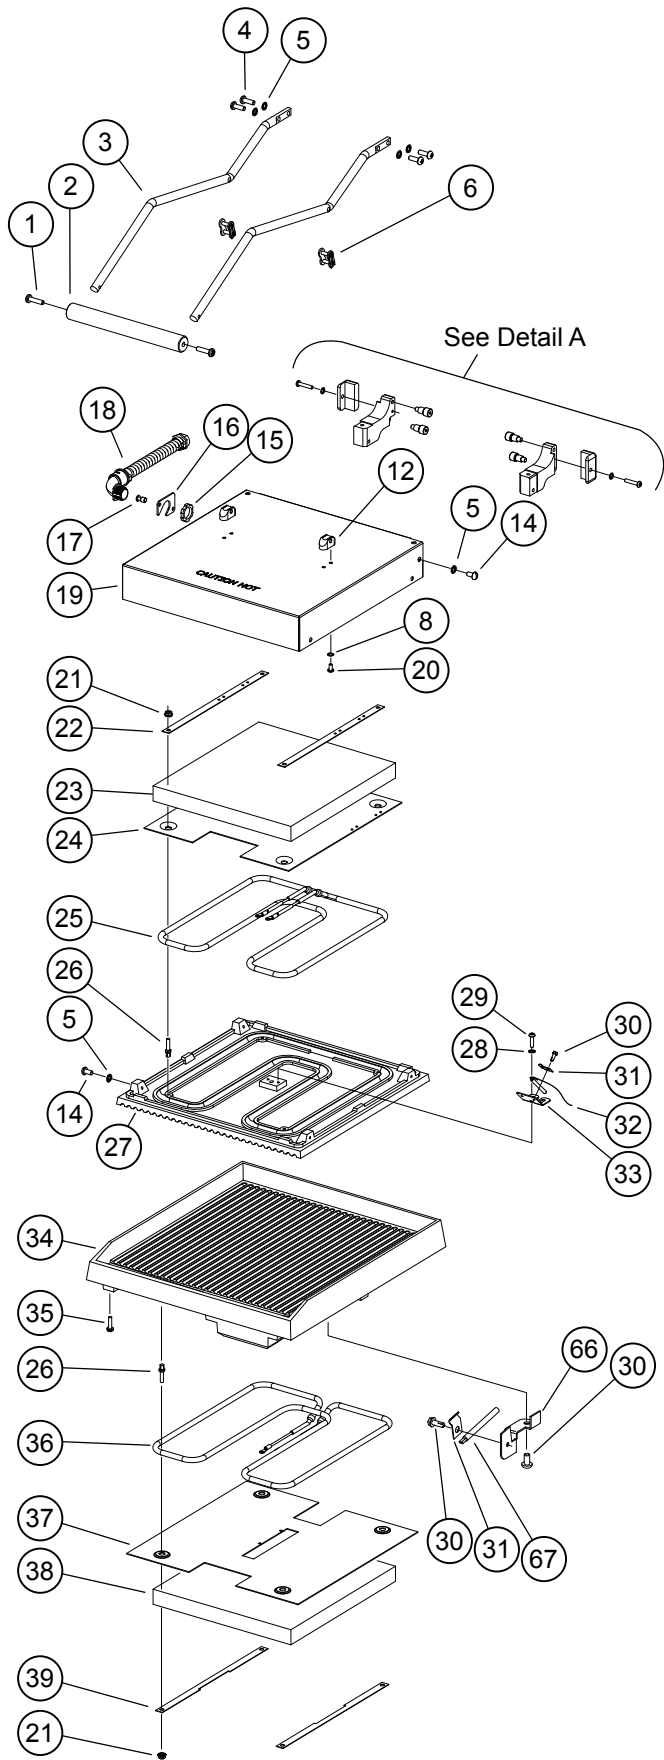

CG/GR14E TWO SIDED GRILLS WITH ELECTRONIC TIMERS

Model: CG/GR14E & CG/GR14IE w/Electronic Timers

SK2580, Rev. D, 3/20/2014

PARTS LIST

November 17, 2015

Model: CG14E/IE & GR14E/IE, 14" ProMax Grills				
Fig No	Part Number	Qty	Description	Application
1	2C-Z2992	2	BOLT 1/4-20X1 PHP STL NP	
	2C-Z6933		1/4-20X1" L HEX BOLT	GR14IEPE
2	2V-Z11395	1	HANDLE	
	2V-Z2989		HANDLE 14"	GR14IEPE
3	2B-Z14019	2	ARM, STANDARD 45 DEG.	
	2B-Z2987		ARM, 14"	GR14IEPE
4	2C-1523	4	SCREW 1/4-20X3/4 SS RHP	
5	2C-08-07-0262	14	WASHER, SS 1/4 INT - LOCK	
6	2A-Z11676	2	CHAIN LINK, 50SS	
12	2V-Z11388	2	LINK ASSY BASE, TOP	
14	2C-1512	8	SCREW 10-24X3/8 RHP STL	
15	2E-Z3768	1	LOCKNUT, CONDUIT, 1/2 IN.	
16	D9-Z11751	1	PLATE, TOP CONDUIT KEEPER	
	2A-Z3827		PLATE STAMPING - CONDUIT	GR14IEPE
17	2C-Y3999	2	RIVET 3/16X.44 POP AL SM	
	2C-Z3917		RIVET, POP .188	GR14IEPE
18	2E-Z11699	1	CONDUIT, 1.2' 90 DEG	
	2E-Z2898		CONDUIT ASSY, PTFE	GR14IEPE
19	D9-Z14020	1	TOP HOUSING, LEFT, 14"	
	D9-Z4849		HOUSING TOP, 14"	GR14IEPE
20	2C-1512	7	SCREW 10-24X3/8 RHP STL	
21	2C-Z2893	8	NUT 10-24 HEX STL ZP	
22	D9-Z13099	2	BRACKET, INSULATION	
23	D9-Z2888	1	INSULATION - 14"	
24	D9-Z2075	1	TOP ELEMENT/INS. PLATE/14	
25	D9-GR0514	1	ELEMENT	CG14E-120VC, GR14E-120VC
	D9-GR0535		ELEMENT ASSY	CG/GR14E-230V, 240V
	D9-GR0618		ELEMENT	GR14IEPE-208
	PS-GR0563		ELEMENT 2N-Z2391	CG/GR14IE-230/240V, CG/GR14IEA-230/240V, CG14IEGT230/240
26	2C-08-07-0285	8	SCREW 10-24X3/4X3/8 TYPE	
27	2F-Z1946	1	CASTING, GR. TOP, ALUM. -14	CG14E
	2F-Z1948		CASTING, SM, TOP, IRON-14"	GR14IE
	2F-Z1950		CASTING, GR, TOP, IRON-14"	CG14IE
	2F-Z7786		TOP CASTING, SM AL, -14"	GR14E
28	2C-1827	3	WASHER #10 EXT STL NP	
29	2C-1515	2	SCREW 10-24X.75 ST RH NP	
30	2C-8833	2	SCREW 8-18X1/2 HEX STL NP	
31	2C-Z3350	2	HALF CLAMP .188 D STL ZP	
32	2E-Z3278	1	RTD PROBE - 48" LONG WIRE	
33	D9-Z14856	1	BRACKET, PROBE MOUNT	
34	2F-Z11953	1	BOT. CAST.SMOOTH 14 ALUM	GR14E
	2F-Z11954		BOT. CAST.GROOVED 14 ALUM	CG14E
	D9-Z15402		MACH., 14" IRON, GRV BTM	CG14IE
	D9-Z15403		MACH., 14" IRON, SMT BTM	GR14IE, CG14IEGT, GR14IEPE
	D9-GR0077		CASTING BOTTOM ASSY	GR14IEPE
35	2C-08-07-0117	5	SCREW 10-24X3/4 FZA	
36	D9-GR0513	1	ELEMENT	CG14E-120VC, GR14E-120VC
	D9-GR0534		ELEMENT ASSY	CG/GR14E-230V, 240V
	D9-GR0562		ELEMENT 14" BOTTOM 1800W, 208/240V	CG/GR14IE-230/240V, CG/GR14IEA-230/240V, CG14IEGT230/240