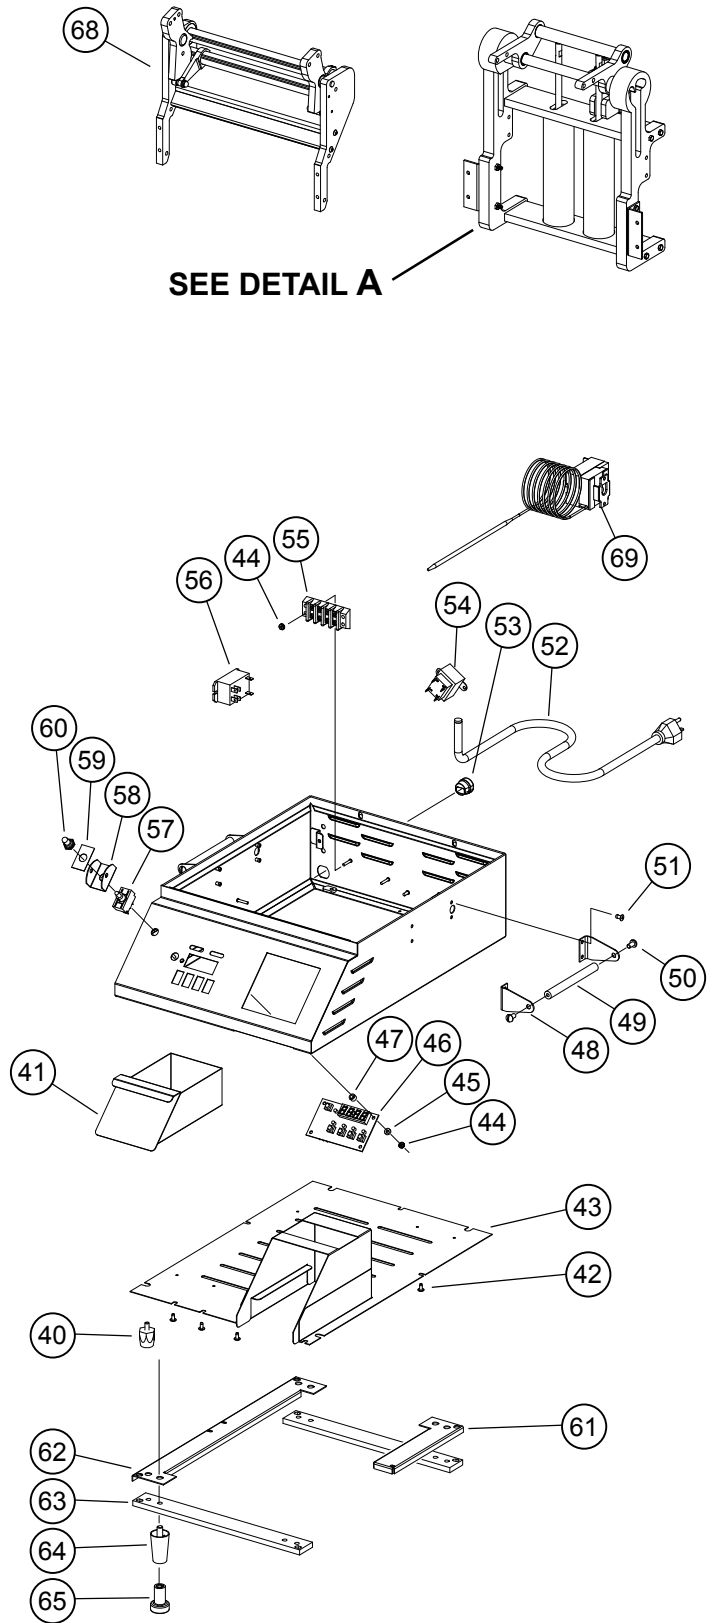

CG/GR14E TWO SIDED GRILLS WITH ELECTRONIC TIMERS

Model: CG/GR14E & CG/GR14IE w/Electronic Timers

SK2580, Rev. D, 3/20/2014

PARTS LIST

November 17, 2015

Model: CG14E/IE & GR14E/IE, 14" ProMax Grills				
Fig No	Part Number	Qty	Description	Application
1	2C-Z2992	2	BOLT 1/4-20X1 PHP STL NP	
	2C-Z6933		1/4-20X1" L HEX BOLT	GR14IEPE
2	2V-Z11395	1	HANDLE	
	2V-Z2989		HANDLE 14"	GR14IEPE
3	2B-Z14019	2	ARM, STANDARD 45 DEG.	
	2B-Z2987		ARM, 14"	GR14IEPE
4	2C-1523	4	SCREW 1/4-20X3/4 SS RHP	
5	2C-08-07-0262	14	WASHER, SS 1/4 INT - LOCK	
6	2A-Z11676	2	CHAIN LINK, 50SS	
12	2V-Z11388	2	LINK ASSY BASE, TOP	
14	2C-1512	8	SCREW 10-24X3/8 RHP STL	
15	2E-Z3768	1	LOCKNUT, CONDUIT, 1/2 IN.	
16	D9-Z11751	1	PLATE, TOP CONDUIT KEEPER	
	2A-Z3827		PLATE STAMPING - CONDUIT	GR14IEPE
17	2C-Y3999	2	RIVET 3/16X.44 POP AL SM	
	2C-Z3917		RIVET, POP .188	GR14IEPE
18	2E-Z11699	1	CONDUIT, 1.2' 90 DEG	
	2E-Z2898		CONDUIT ASSY, PTFE	GR14IEPE
19	D9-Z14020	1	TOP HOUSING, LEFT, 14"	
	D9-Z4849		HOUSING TOP, 14"	GR14IEPE
20	2C-1512	7	SCREW 10-24X3/8 RHP STL	
21	2C-Z2893	8	NUT 10-24 HEX STL ZP	
22	D9-Z13099	2	BRACKET, INSULATION	
23	D9-Z2888	1	INSULATION - 14"	
24	D9-Z2075	1	TOP ELEMENT/INS. PLATE/14	
25	D9-GR0514	1	ELEMENT	CG14E-120VC, GR14E-120VC
	D9-GR0535		ELEMENT ASSY	CG/GR14E-230V, 240V
	D9-GR0618		ELEMENT	GR14IEPE-208
	PS-GR0563		ELEMENT 2N-Z2391	CG/GR14IE-230/240V, CG/GR14IEA-230/240V, CG14IEGT230/240
26	2C-08-07-0285	8	SCREW 10-24X3/4X3/8 TYPE	
27	2F-Z1946	1	CASTING, GR. TOP, ALUM. -14	CG14E
	2F-Z1948		CASTING, SM, TOP, IRON-14"	GR14IE
	2F-Z1950		CASTING, GR, TOP, IRON-14"	CG14IE
	2F-Z7786		TOP CASTING, SM AL, -14"	GR14E
28	2C-1827	3	WASHER #10 EXT STL NP	
29	2C-1515	2	SCREW 10-24X.75 ST RH NP	
30	2C-8833	2	SCREW 8-18X1/2 HEX STL NP	
31	2C-Z3350	2	HALF CLAMP .188 D STL ZP	
32	2E-Z3278	1	RTD PROBE - 48" LONG WIRE	
33	D9-Z14856	1	BRACKET, PROBE MOUNT	
34	2F-Z11953	1	BOT. CAST.SMOOTH 14 ALUM	GR14E
	2F-Z11954		BOT. CAST.GROOVED 14 ALUM	CG14E
	D9-Z15402		MACH., 14" IRON, GRV BTM	CG14IE
	D9-Z15403		MACH., 14" IRON, SMT BTM	GR14IE, CG14IEGT, GR14IEPE
	D9-GR0077		CASTING BOTTOM ASSY	GR14IEPE
35	2C-08-07-0117	5	SCREW 10-24X3/4 FZA	
36	D9-GR0513	1	ELEMENT	CG14E-120VC, GR14E-120VC
	D9-GR0534		ELEMENT ASSY	CG/GR14E-230V, 240V
	D9-GR0562		ELEMENT 14" BOTTOM 1800W, 208/240V	CG/GR14IE-230/240V, CG/GR14IEA-230/240V, CG14IEGT230/240