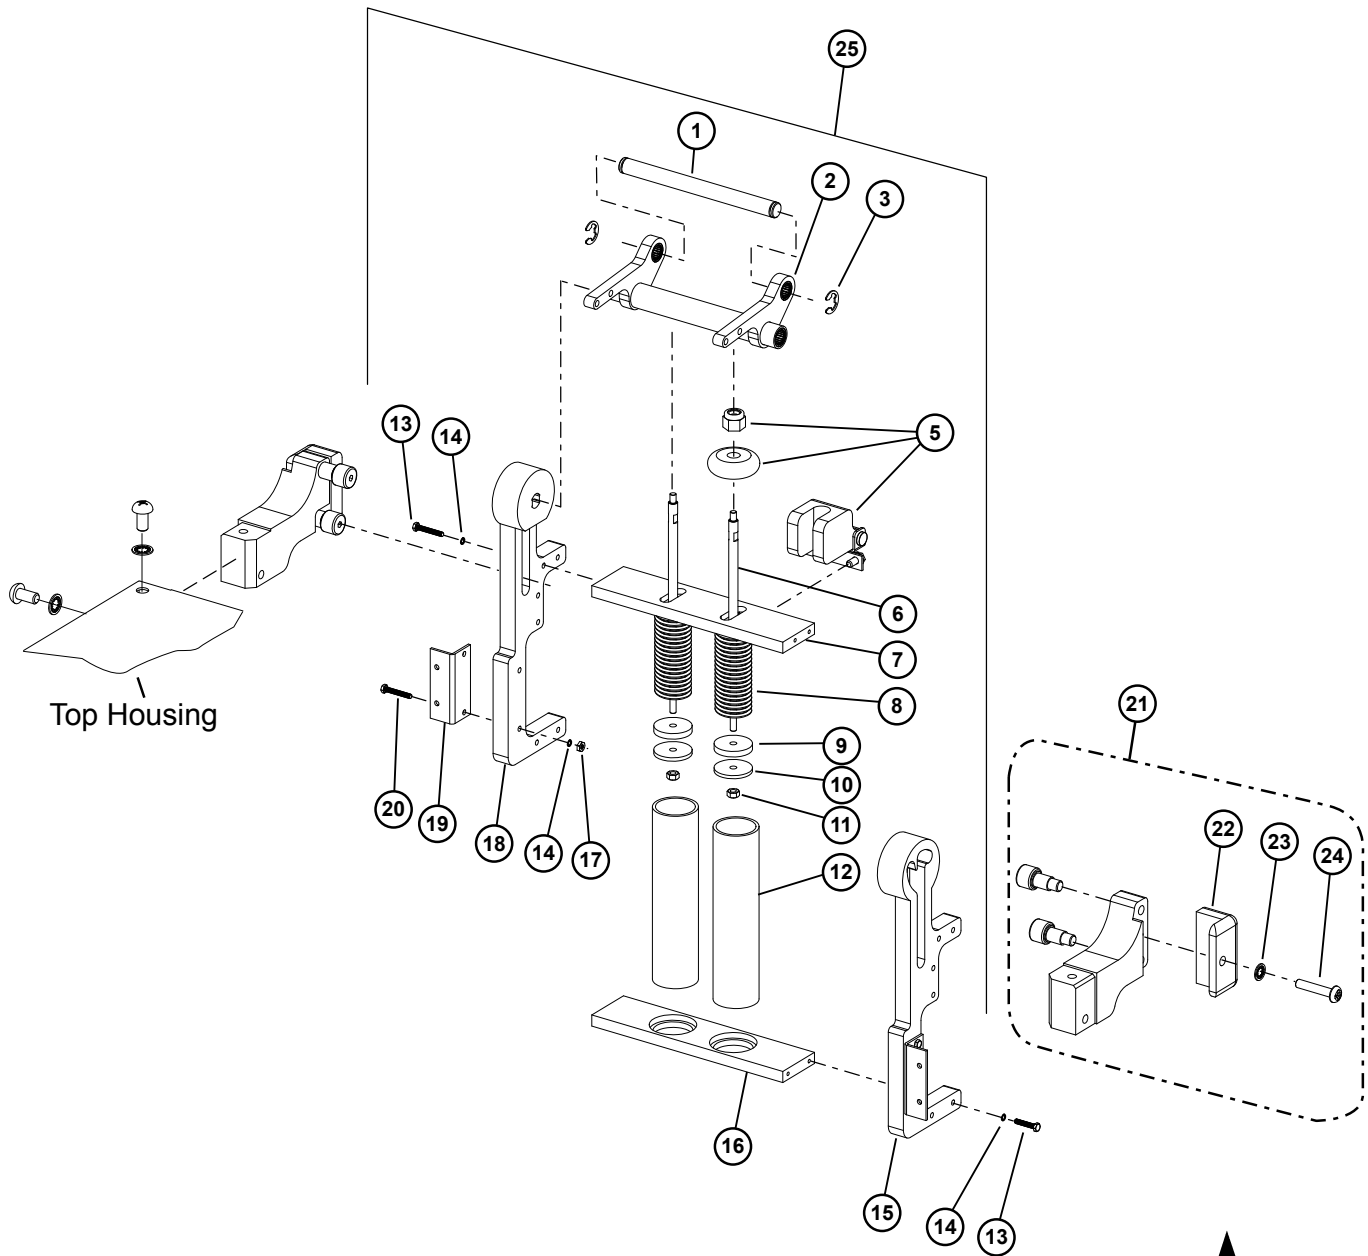

MODEL: SG HINGE MECHANISM

PS-GR0536, PS-GR0537, PS-GR0538

PS-GR0560, PS-GR0561

PARTS LIST

November 17, 2015

HINGE MECHANISM TWO SIDED GRILLS				
Fig No	Part No	Description	Qty	Application
1	2A-Z15740	SPRING GUIDE MTG ROD, 14"	1	ALL SINGLE 14" UNITS
	2A-Z11404	SPRING GUIDE MOUTING ROD		SPLIT TOP
	2A-Z16413	MOUNTING ROD		10" UNITS
2	2A-Z15739	ASSEMBLY CROSSBAR, 14"	1	ALL SINGLE 14" UNITS
	2V-Z12452	ARM GUIDE ASSY., ST		SPLIT TOP
	2A-Z16415	ASSEMBLY CROSSBAR, 10"		10" UNITS
3	2C-Z11807	E-RING 5/8	AR	ALL
5	D9-GR0515	BASIC ASSY, STOP	1	ALL
6	2V-Z19095	ROD, SPRING GUIDE	1	SPLIT TOP
			2	ALL SINGLE
7	2V-Z11400	SPRING SUPPORT, TOP	1	ALL SINGLE 14" UNITS
	2A-Z11406	SPRING SUPPORT, TOP, SPT		SPLIT TOP
	2V-Z14936	SPRING SUPPORT, TOP-10"		ALL SINGLE 10" UNITS
8	2P-Z11408	SPRING, 14" AL	2	SMOOTH & GROOVED ALUMINUM
	2P-Z11409	SPRING, COMPRESSION, SPT	1	SMOOTH IRON
				SPLIT ALUMINUM
	2P-Z13941	SPRING COMPRESSION, 14" GR IRON	2	GROOVED IRON
	2P-Z15100	SPRING, COMPRESSION, 10" IRON		10" IRON
2P-Z15137	SPRING, COMPRESSION, 10" AL	10" ALUMINUM		
9	2A-Z11397	SPRING PISTON STOP	1	SPLIT TOP
			2	ALL SINGLE
10	2C-Z17917	WASHER, FLT, 9/32ID X 1	1	SPLIT TOP
			2	ALL SINGLE
11	2C-Z2670	NUT 1/4-20 W/LOCKWASHER	1	SPLIT TOP
		NUT 1/4-20 W/LOCKWASHER	2	ALL SINGLE
12	2V-Z11399	SPRING TUBE	1	SPLIT TOP
			2	ALL SINGLE
13	2C-9704	SCREW 10-24X1 STL HEX NP	8	SPLIT TOP
14	2C-20204-07	WASHER S/S #10 LOCK INT	12	ALL
15	2F-Z11383	LEFT SUPPORT	1	ALL
16	2V-Z11401	SPRING SUPPORT, BOTTOM	1	ALL SINGLE 14" UNITS
	2A-Z11407			SPLIT TOP
	2V-Z14937			ALL SINGLE 10" UNITS
17	2C-200230	NUT 10-24 HEX SS	4	ALL
18	2F-Z11384	RIGHT SUPPORT	1	ALL
19	D9-Z11387	SUPPORT MOUNTING BRACKET	2	ALL SINGLE
	D9-Z11883			SPLIT TOP
20	2C-Z11821	SCREW 10-24X1-1/4 HHD	4	ALL
21	PS-GR0574	SER. KIT BRKT AYS, STE (2 BRK, 4 CAMS)		ALL SPLIT TOP
	PS-GR0571	SER. KIT BRKT AYS, STD (2 BRK, 4 CAMS)		NON SPLIT TOP
22	2A-Z12620	SPACER BLOCK	2	ALL
23	2C-6260	#10 INTERNAL TOOTH LOCK WASHER	2	ALL
24	2C-1516	#10-24 UNC X 1.00 LG RHP SCREW	2	ALL
NI	61-Q2686	LOCTIT THREADLOCKER 242	AR	
ITEM 25 DOES NOT INCLUDE ITEMS 20 THRU 24				
25	PS-GR0536	KIT, HINGE SPING 14 SPLT	2	SPLIT TOP
	PS-GR0537	KIT, HINGE SPRING, 14" ALUMINUM	1	14" ALUMINUM
	PS-GR0538	KIT, HINGE SPRING, 14" IRON	1	14" IRON
	PS-GR0560	KIT, HINGE & SPRING, 10 ALUM	1	10" ALUMINUM
	PS-GR0561	KIT, HINGE & SPRING, 10 IRON	1	10" IRON
SG HINGE SERVICE KITS				
PS-GR0570	SER. KIT CROSSBAR, 14" STD			
PS-GR0571	SER. KIT BRACKETS, SG MODELS			
PS-GR0592	SERVICE KIT, ROLLER MOUNT BRACKETS (LEFT & RIGHT) STE MODELS			

CG/GR14E TWO SIDED GRILLS WITH ELECTRONIC TIMERS