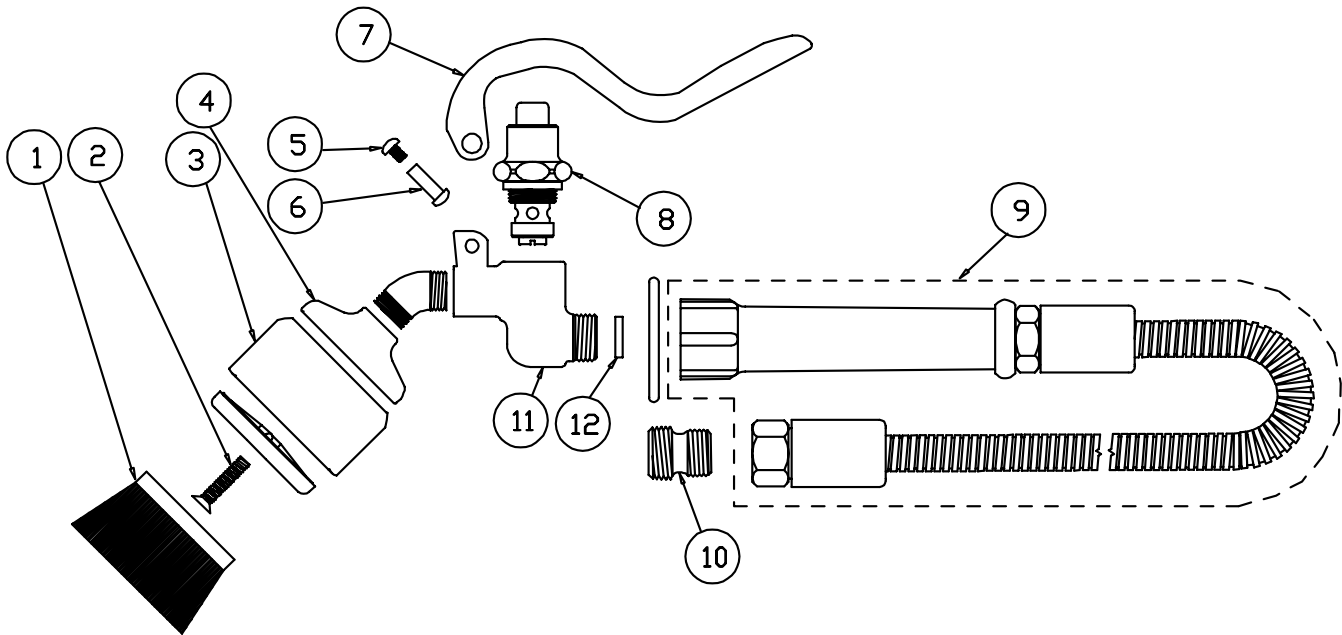

# B-0106

## *Pre-Rinse Brush Spray Unit*

1	Brush	001407-45
2	Screw, Spray Face	000913-45
3	Brush Collar	001083-45
4	Spray Cup	000019-40
5	Screw, Handle	003199-45
6	Nut, Handle	003198-45
7	Handle, Squeeze Valve	001120-45
8	Asm, Bonnett	002856-40
9	Asm, Hose and Handle, Stainless Ste	B-0044-H
10	Adapter, 1/2 Male x 3/4-14 Male	000547-25
11	Body, Squeeze Valve	000065-40
12	Washer	010476-45