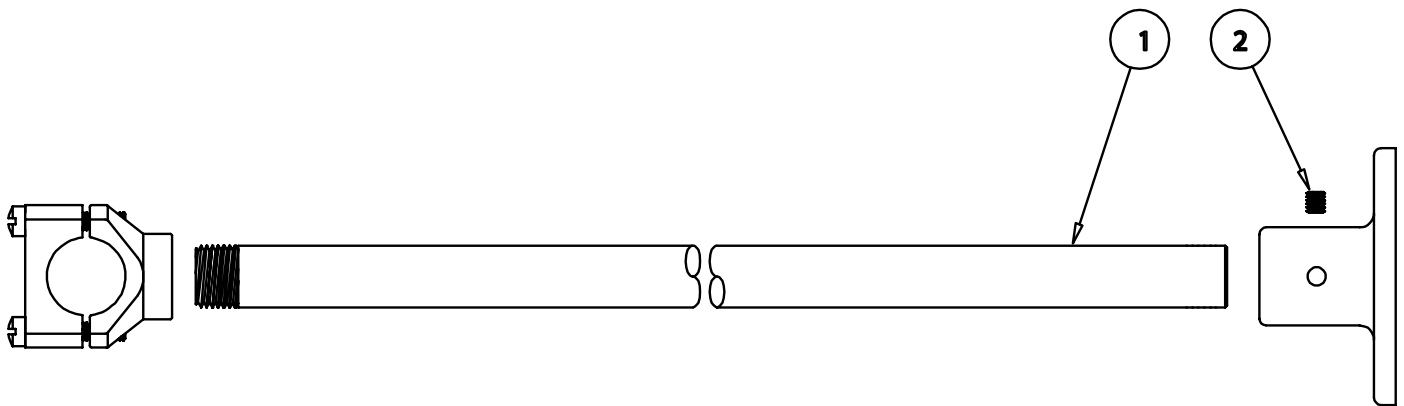

B-0109-01, B-0109-02, B-0109-03,
 B-0109-04, B-0109-05, B-0109-06, B-0110

Wall Bracket Assemblies

1	Nipple	
	3" Length (B-0109-06)	010145-40
	6" Length (B-0109-01 & B-0110)	000346-40
	9" Length (B-0109-02)	000347-40
	12" Length (B-0109-03)	000348-40
	18" Length (B-0109-04)	000349-40
	24" Length (B-0109-05)	000350-40
2	Set Screw	001584-45
3	Screw, Wall Mount	000915-45
4	Screw, Clamp	000346-40