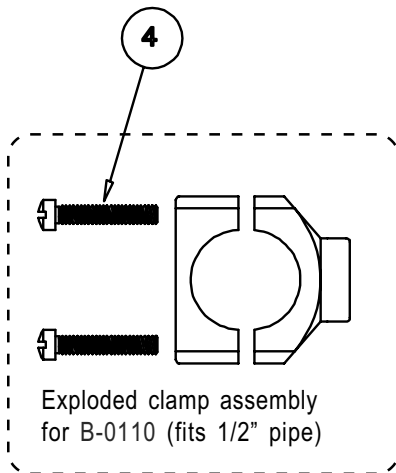

B-0109-01, B-0109-02, B-0109-03,
 B-0109-04, B-0109-05, B-0109-06, B-0110

Wall Bracket Assemblies

1	Nipple	
	3" Length (B-0109-06)	010145-40
	6" Length (B-0109-01 & B-0110)	000346-40
	9" Length (B-0109-02)	000347-40
	12" Length (B-0109-03)	000348-40
	18" Length (B-0109-04)	000349-40
	24" Length (B-0109-05)	000350-40
2	Set Screw	001584-45
3	Screw, Wall Mount	000915-45
4	Screw, Clamp	000346-40