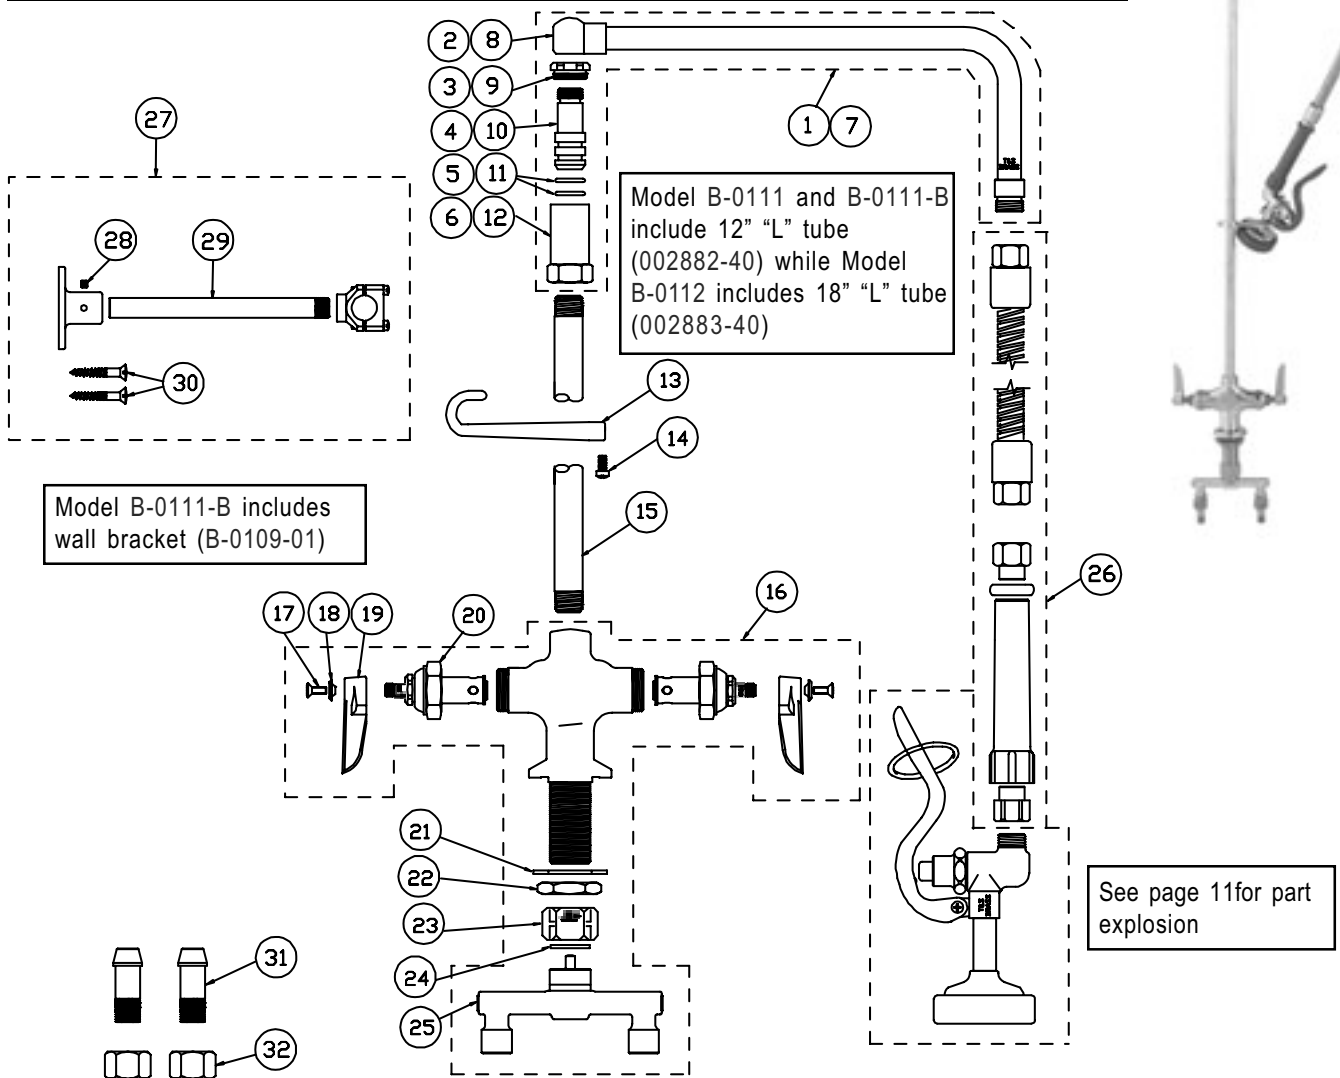

# B-0111, B-0111-B, B-0112

## Pre-Rinse Assembly

1	Asm, 'L' Tube, 12" (B-0111 & B-0111-	002882-40	18	Index, Button, Blue/Cold	001660-45
2	L' Tube 12"	000384-40	19	Index, Button, Red/Hot	001661-45
3	Nut, Pre-Rinse	000735-40	20	Handle, Lever	001638-45
4	Stem, Pre-Rinse	000839-25	21	Asm, Spindle Eterna - Cold	002711-40
5	O-Ring, Pre-Rinse	001074-45	22	Asm, Spindle Eterna - Hot	002712-40
6	Body, Pre Rinse	000591-25	23	Washer	002290-45
7	Asm, 'L' Tube, 18" (B-0112)	002883-40	24	Locknut	000965-45
8	L' Tube 18"	000358-40	25	Nut, Spreader	000736-20
9	Nut, Pre-Rinse	000735-40	26	Gasket	001041-45
10	Stem, Pre-Rinse	000839-25	27	Asm, Spreader Unit	002898-40
11	O-Ring, Pre-Rinse	001074-45	28	Asm, Hose and Handle, Stainless Steel	B-0020-H
12	Body, Pre Rinse	000591-25	29	Asm, Wall Bracket	B-0109-01
13	Screw, Finger Hook	000916-45	30	Set Screw	001584-45
14	Finger Hook	000021-40	31	Nipple, 6"	000346-40
15	Nipple, 3/8" x 32"	000376-40	32	Screw, Wall Mount	000915-45
16	Asm, Base Faucet	002824-40		Tailpiece	001592-20
17	Screw, Handle	000922-45		Nut	000958-20