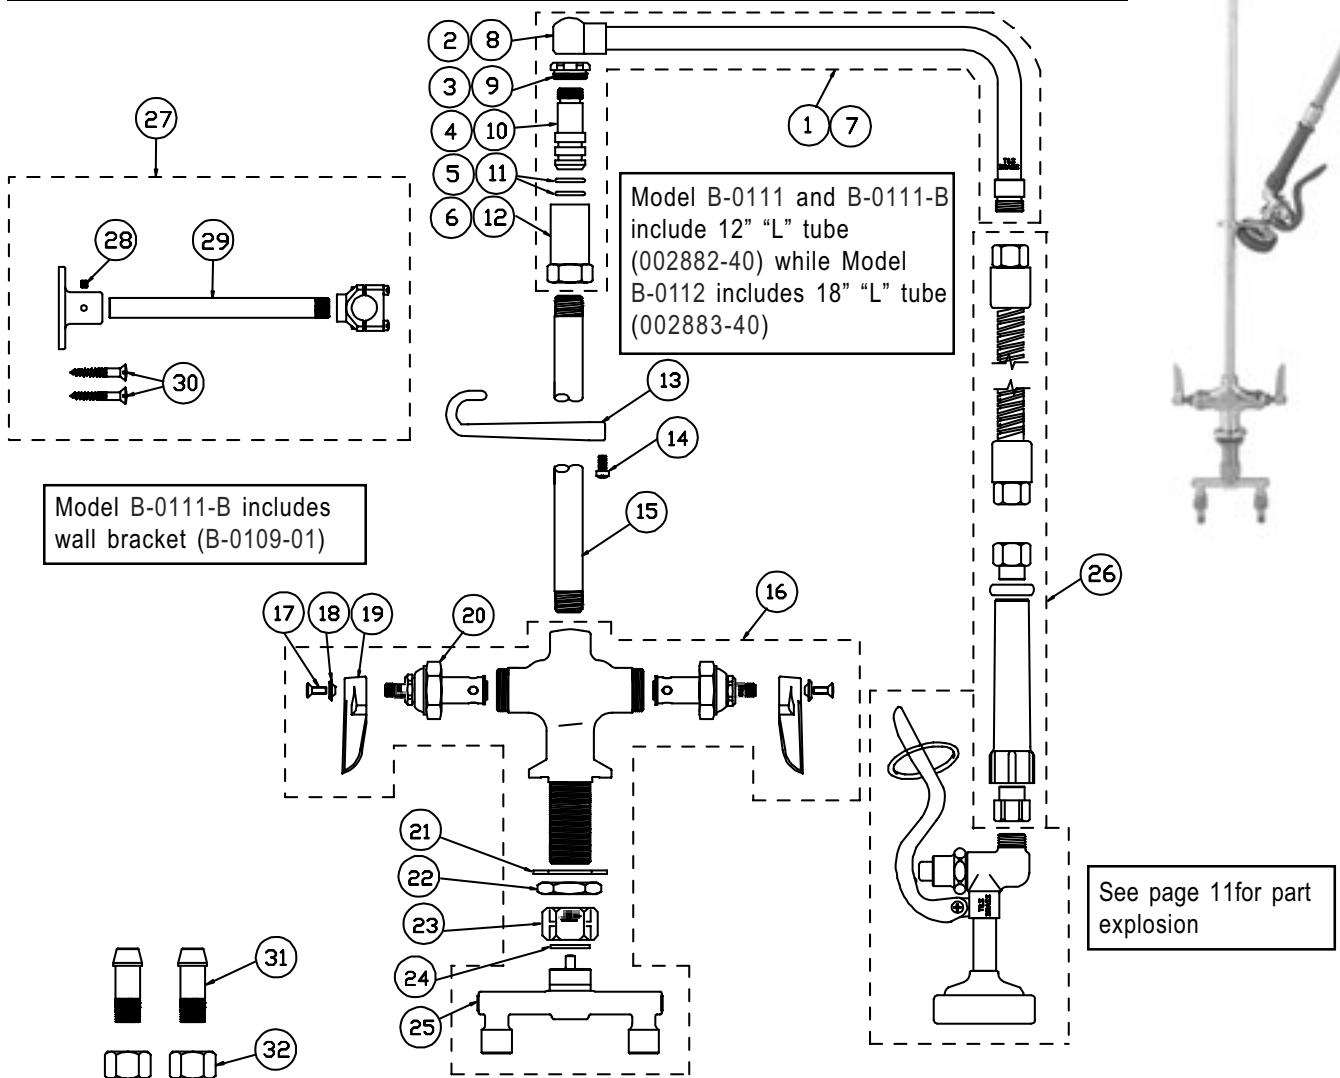

B-0111, B-0111-B, B-0112

Pre-Rinse Assembly

1	Asm, 'L' Tube, 12" (B-0111 & B-0111-	002882-40	18	Index, Button, Blue/Cold	001660-45
2	L' Tube 12"	000384-40		Index, Button, Red/Hot	001661-45
3	Nut, Pre-Rinse	000735-40	19	Handle, Lever	001638-45
4	Stem, Pre-Rinse	000839-25	20	Asm, Spindle Eterna - Cold	002711-40
5	O-Ring, Pre-Rinse	001074-45		Asm, Spindle Eterna - Hot	002712-40
6	Body, Pre Rinse	000591-25	21	Washer	002290-45
7	Asm, 'L' Tube, 18" (B-0112)	002883-40	22	Locknut	000965-45
8	L' Tube 18"	000358-40	23	Nut, Spreader	000736-20
9	Nut, Pre-Rinse	000735-40	24	Gasket	001041-45
10	Stem, Pre-Rinse	000839-25	25	Asm, Spreader Unit	002898-40
11	O-Ring, Pre-Rinse	001074-45	26	Asm, Hose and Handle, Stainless Steel	B-0020-H
12	Body, Pre Rinse	000591-25	27	Asm, Wall Bracket	B-0109-01
13	Screw, Finger Hook	000916-45	28	Set Screw	001584-45
14	Finger Hook	000021-40	29	Nipple, 6"	000346-40
15	Nipple, 3/8" x 32"	000376-40	30	Screw, Wall Mount	000915-45
16	Asm, Base Faucet	002824-40	31	Tailpiece	001592-20
17	Screw, Handle	000922-45	32	Nut	000958-20